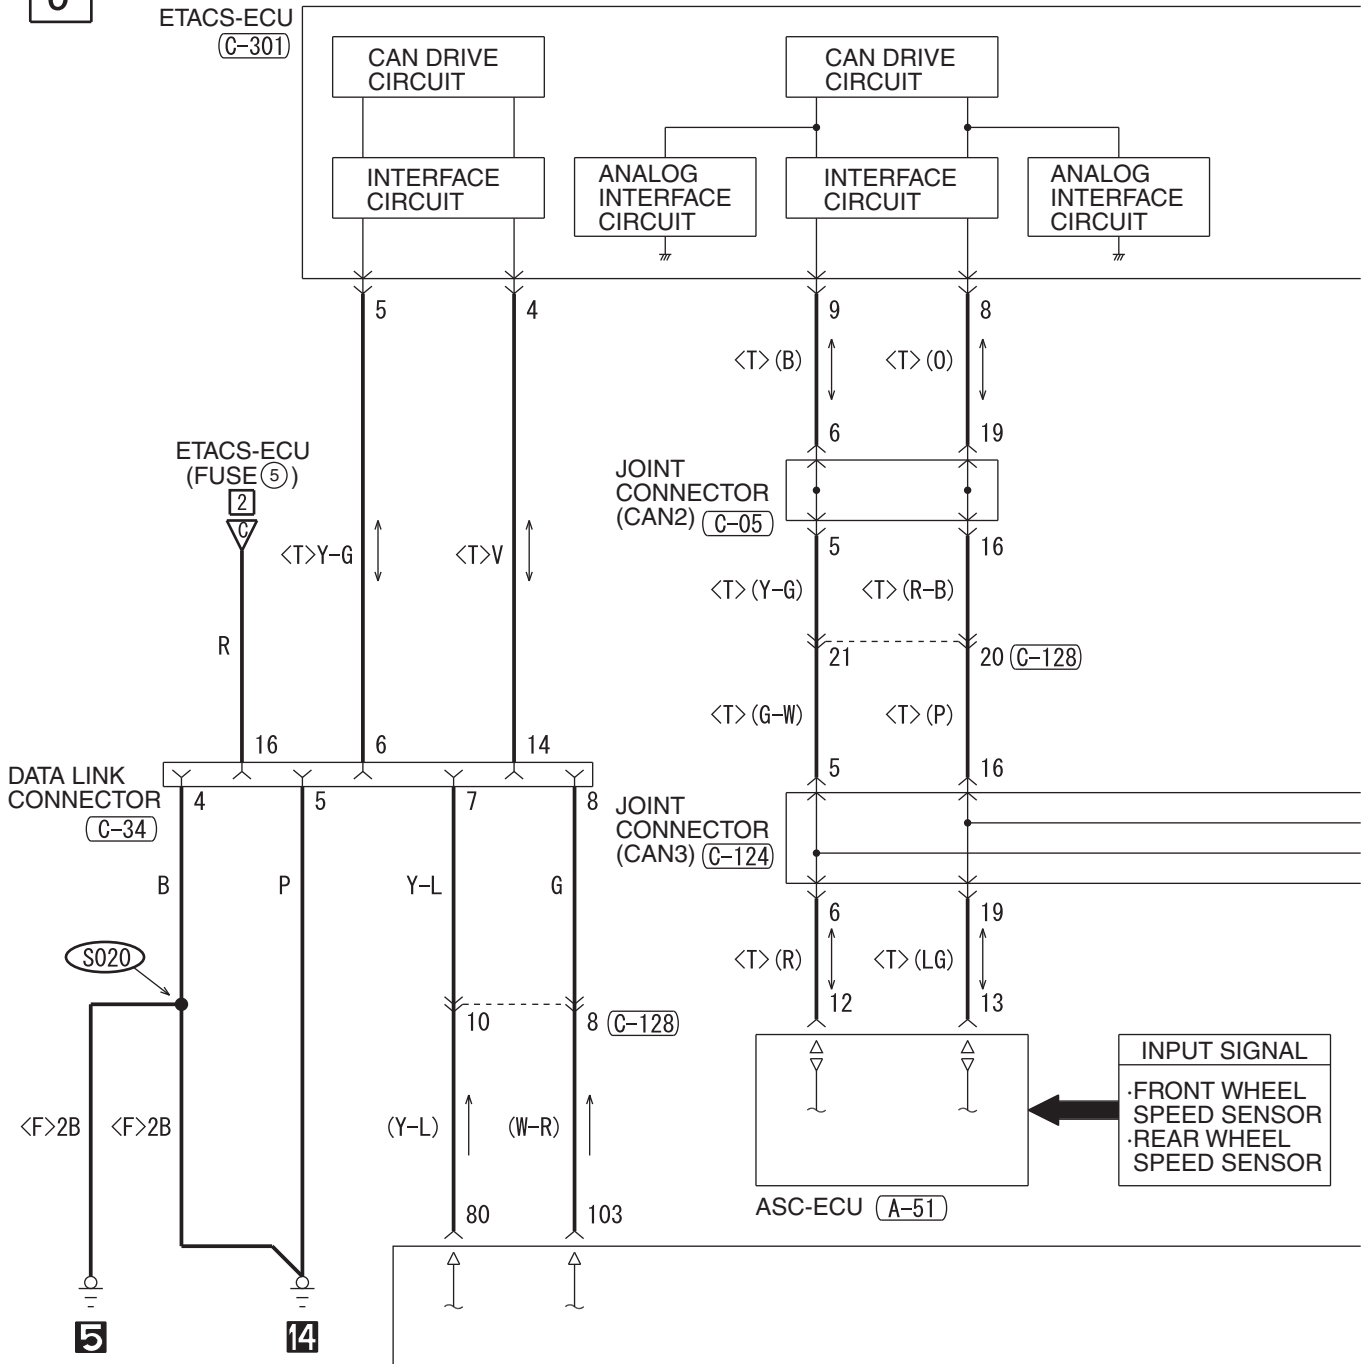

CRUISE CONTROL SYSTEM <TURBO> (CONTINUED)

5