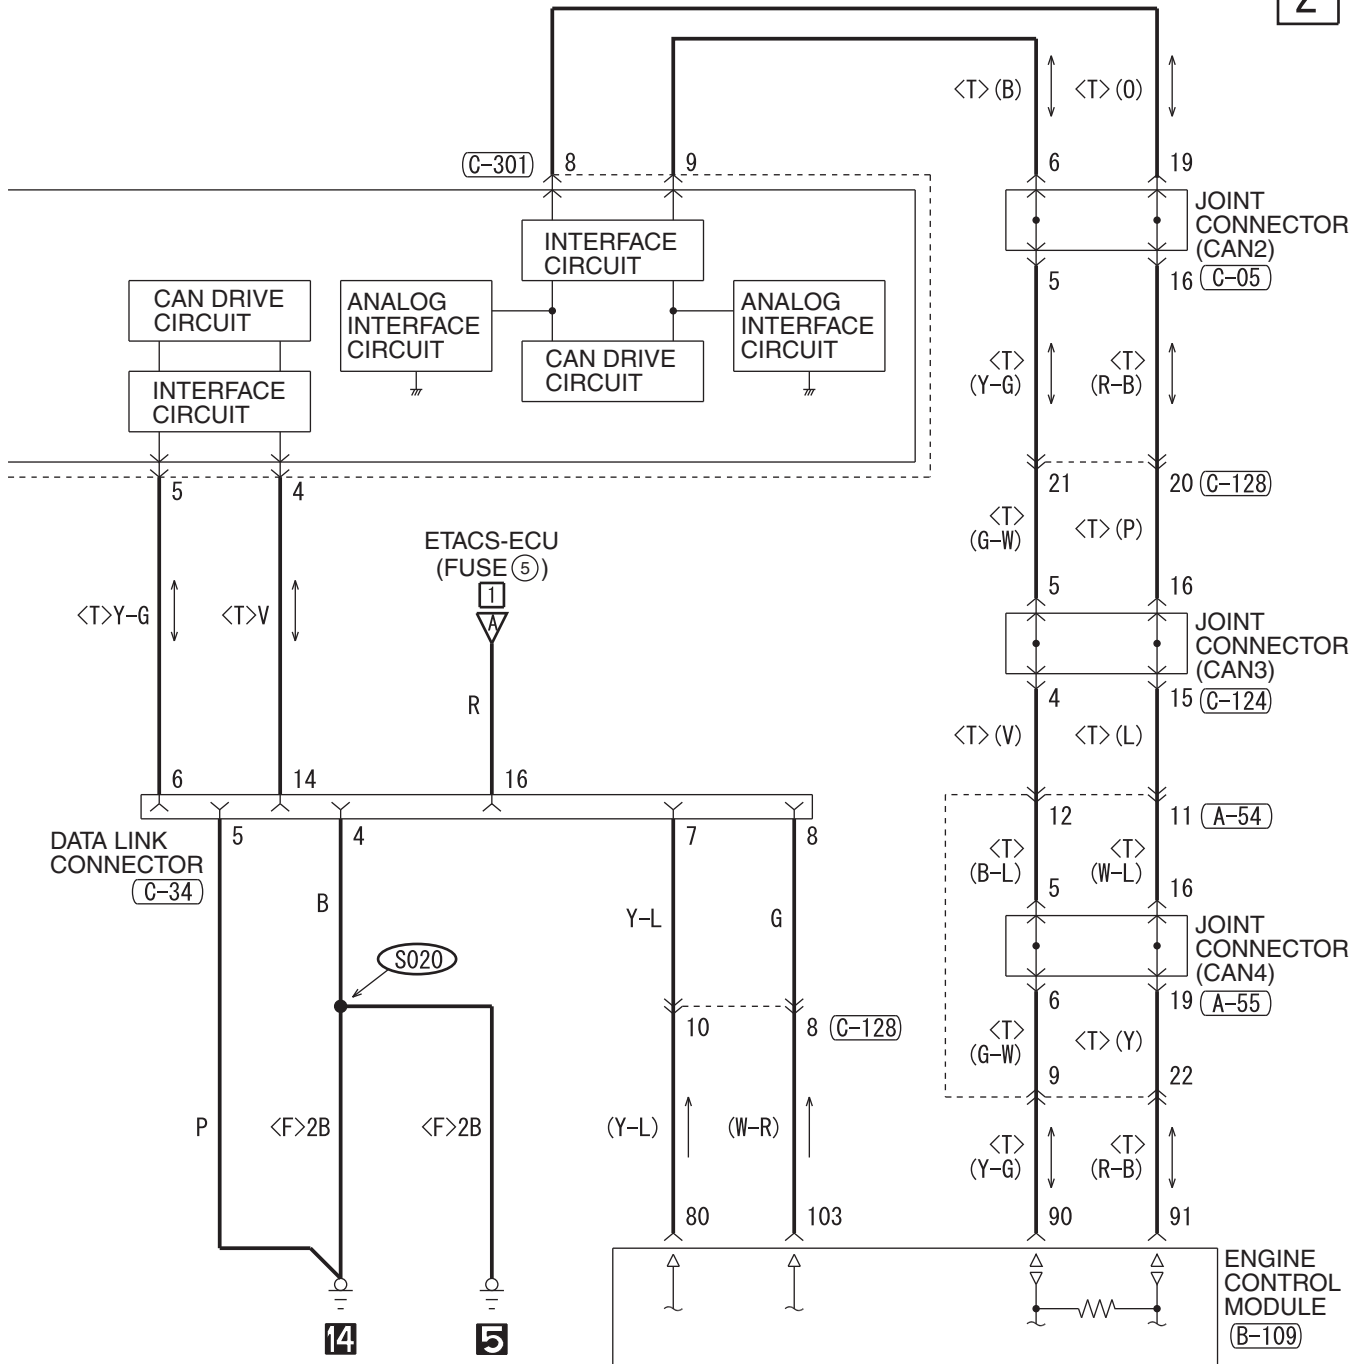

2

(C-05)

1	2	3	4	5	6	7	8	9	10	11		
12	13	14	15	16	17	18	19	20	21	22	23	24

(C-06)

1	2	3	4	5	6	7	8	9	10	11		
12	13	14	15	16	17	18	19	20	21	22	23	24

(C-34) FRONT SIDE

1	2	3	4	5	6	7	8
9	10	11	12	13	14	15	16

(C-124)

1	2	3	4	5	6	7	8	9	10	11		
12	13	14	15	16	17	18	19	20	21	22	23	24

(C-317)

1	2	3	4	5	6	7	
8	9	10	11	12	13	14	15

WIRE COLOR CODE

B : BLACK LG : LIGHT GREEN G : GREEN L : BLUE W : WHITE
Y : YELLOW SB : SKY BLUE BR : BROWN O : ORANGE GR : GRAY
R : RED P : PINK V : VIOLET PU : PURPLE SI : SILVER