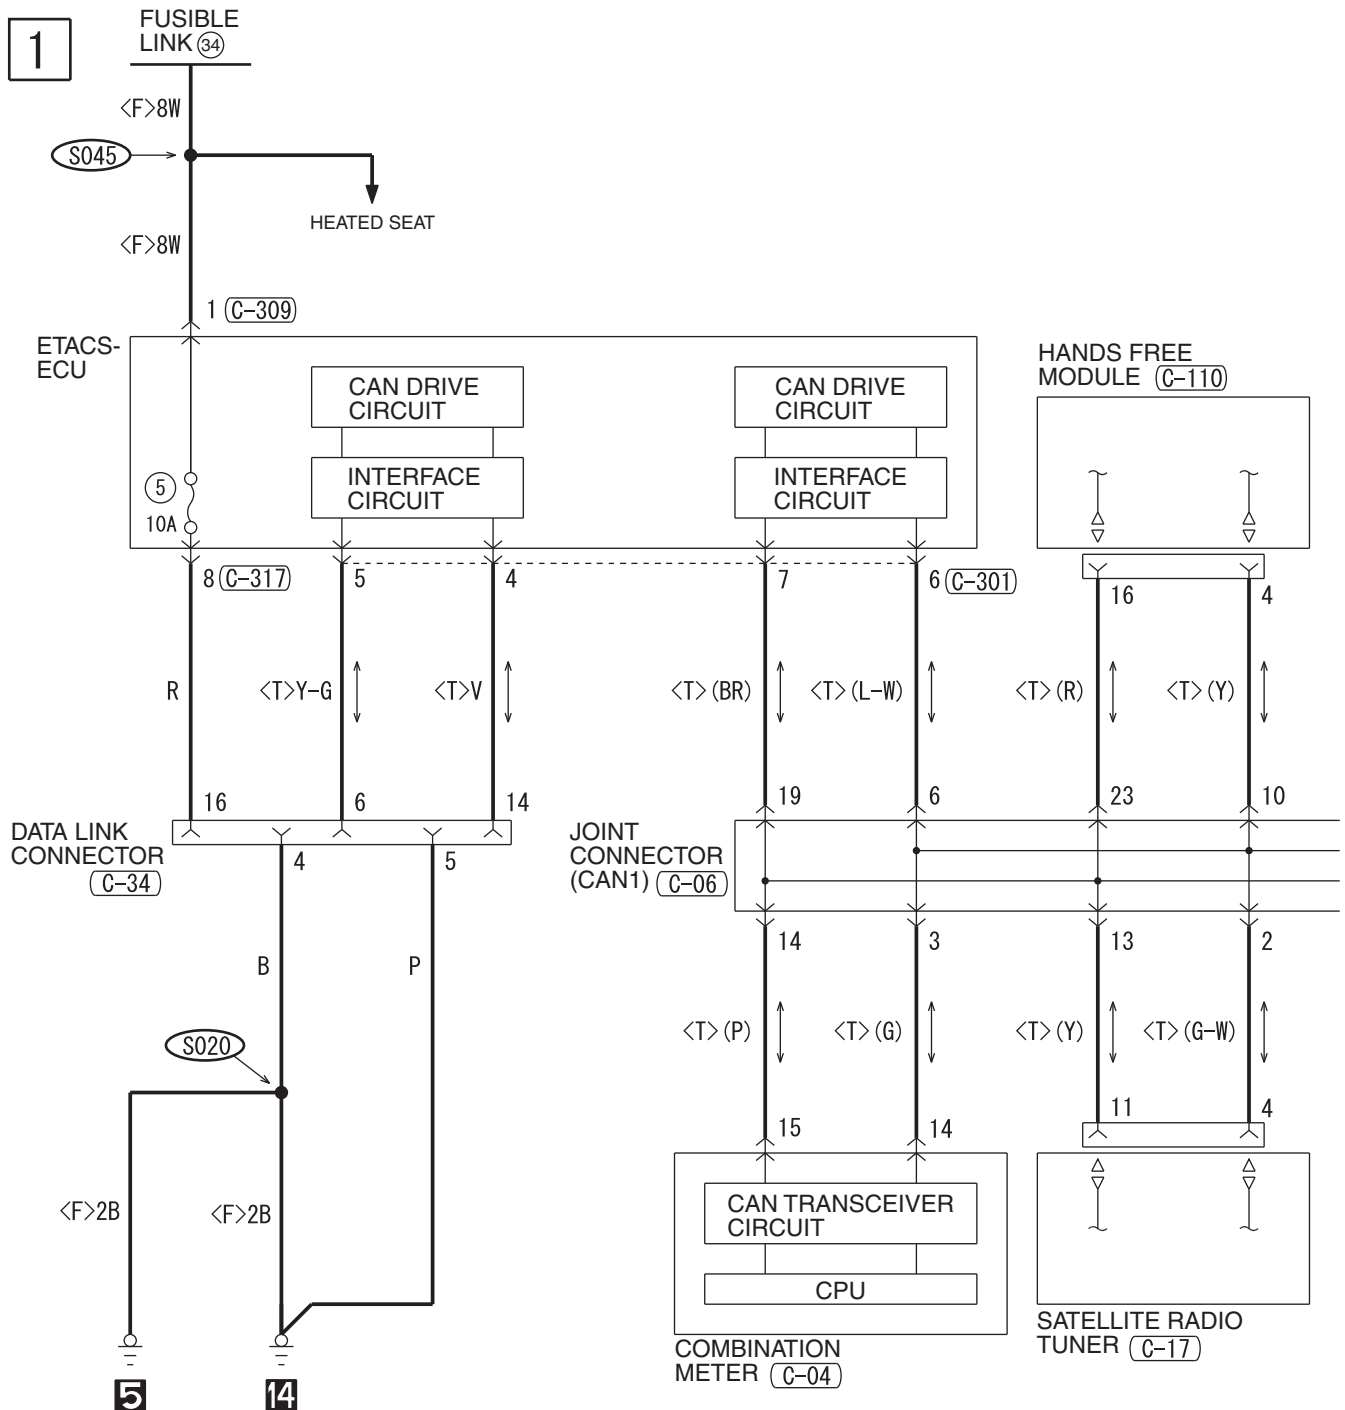

CONTROLLER AREA NETWORK (CAN) <TURBO>

M1901004000947

H9S15M18AA