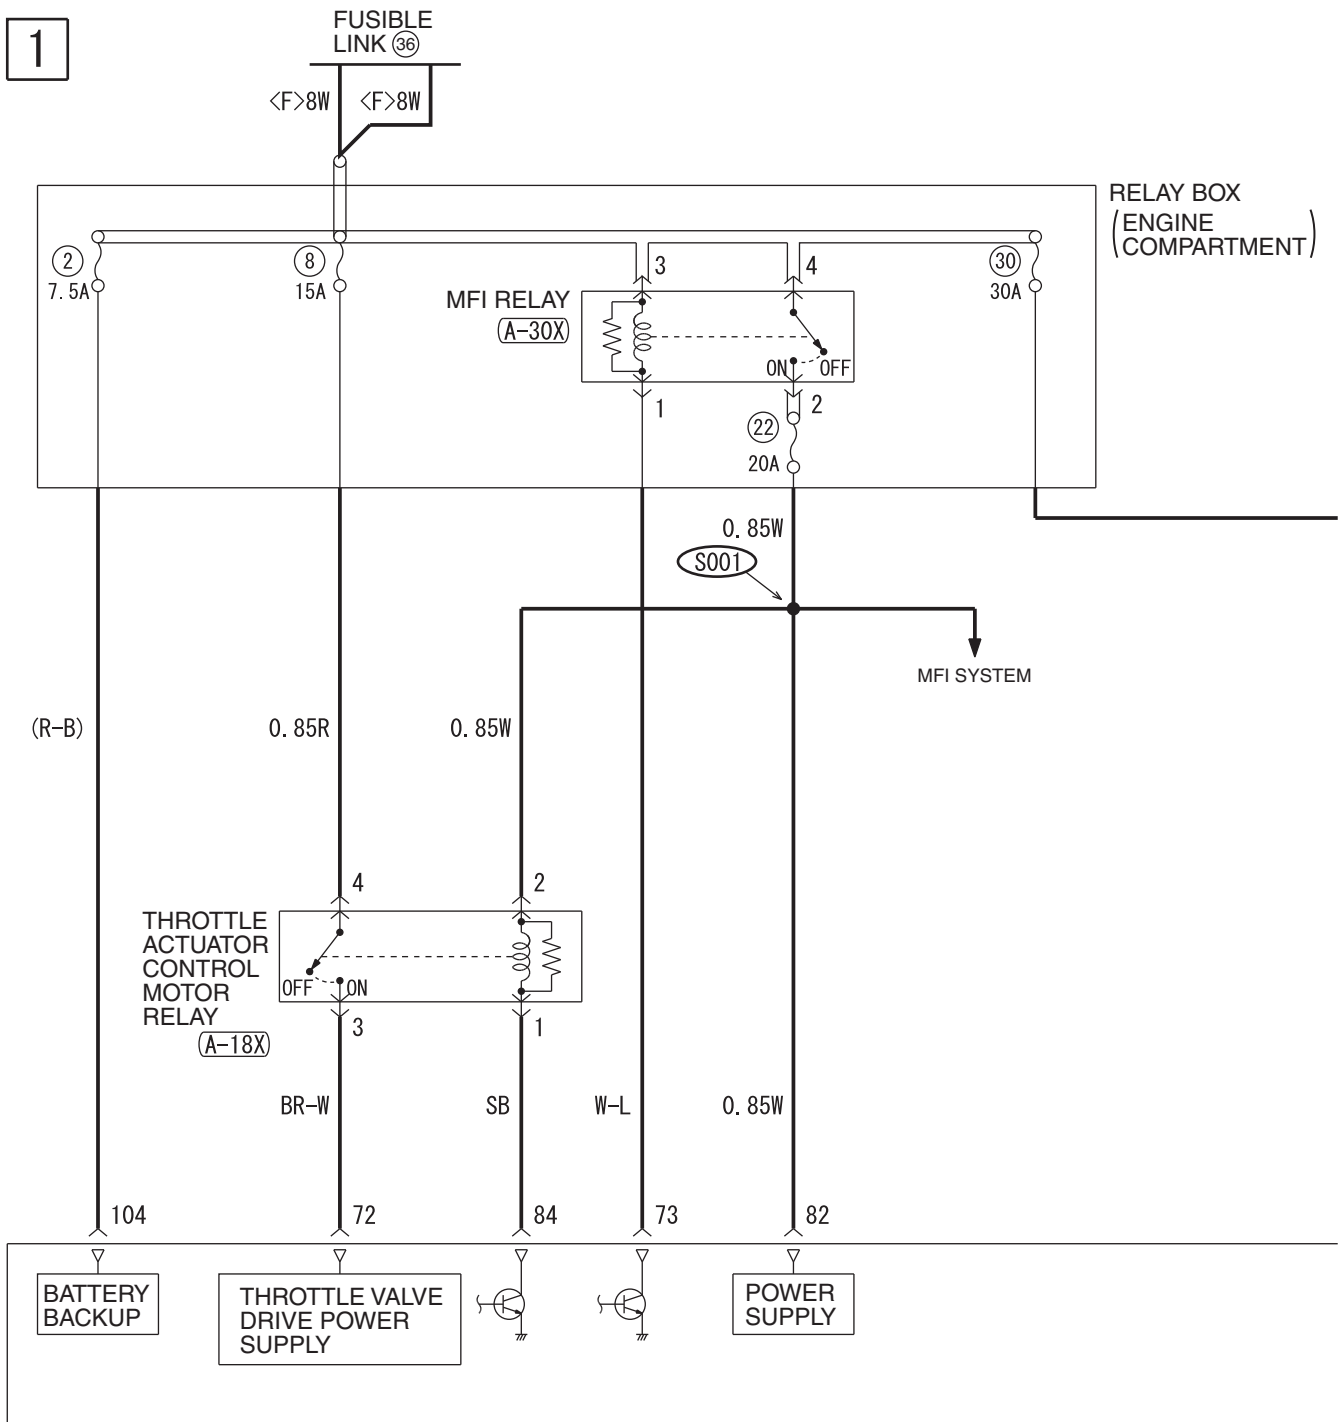

CRUISE CONTROL SYSTEM <TURBO>

M1901032900613