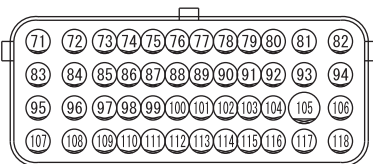

HAS15M12BA