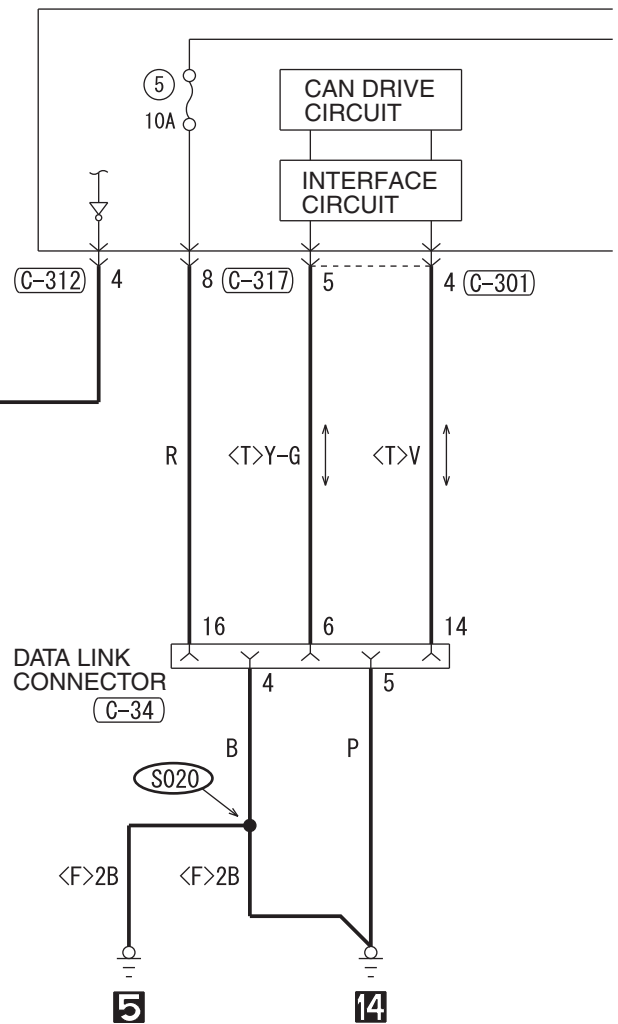

FOG LIGHT

1

NOTE

*1: VEHICLES WITH AUTOMATIC LIGHT

- *2: -ABS AND ASC
- -ABS, ASC AND ACD
- -AIR CONDITIONING SYSTEM
- -BRAKE WARNING LIGHT, FUEL WARNING LIGHT AND OIL PRESSURE WARNING LIGHT
- -CENTRAL DOOR LOCKING SYSTEM
- -CHARGING SYSTEM
- -COOLING SYSTEM
- -CRUISE CONTROL SYSTEM
- -DAYTIME RUNNING LIGHT (DRL)

- -DOME LIGHT, LUGGAGE COMPARTMENT LIGHT AND IGNITION KEY HOLE ILLUMINATION LIGHT
- -DOOR AJAR WARNING TONE ALARM
- -HANDS-FREE CELLULAR PHONE SYSTEM
- -HEADLIGHT
- -HEATED DOOR MIRROR
- -HEATED SEAT
- -IGNITION KEY REMINDER TONE ALARM
- -IMMOBILIZER SYSTEM

- -INVECS-III CVT
- -KEYLESS OPERATING SYSTEM (KOS)
- -METER AND GAUGE
- -MFI SYSTEM
- -REAR WINDOW DEFOGGER
- -SEAT BELT WARNING TONE ALARM
- -SHIFT LOCK MECHANISM
- -SUNROOF
- -SUPPLEMENTAL RESTRAINT SYSTEM (SRS)
- -TC-SST
- -THEFT-ALARM SYSTEM
- -TIRE PRESSURE MONITORING SYSTEM (TPMS)