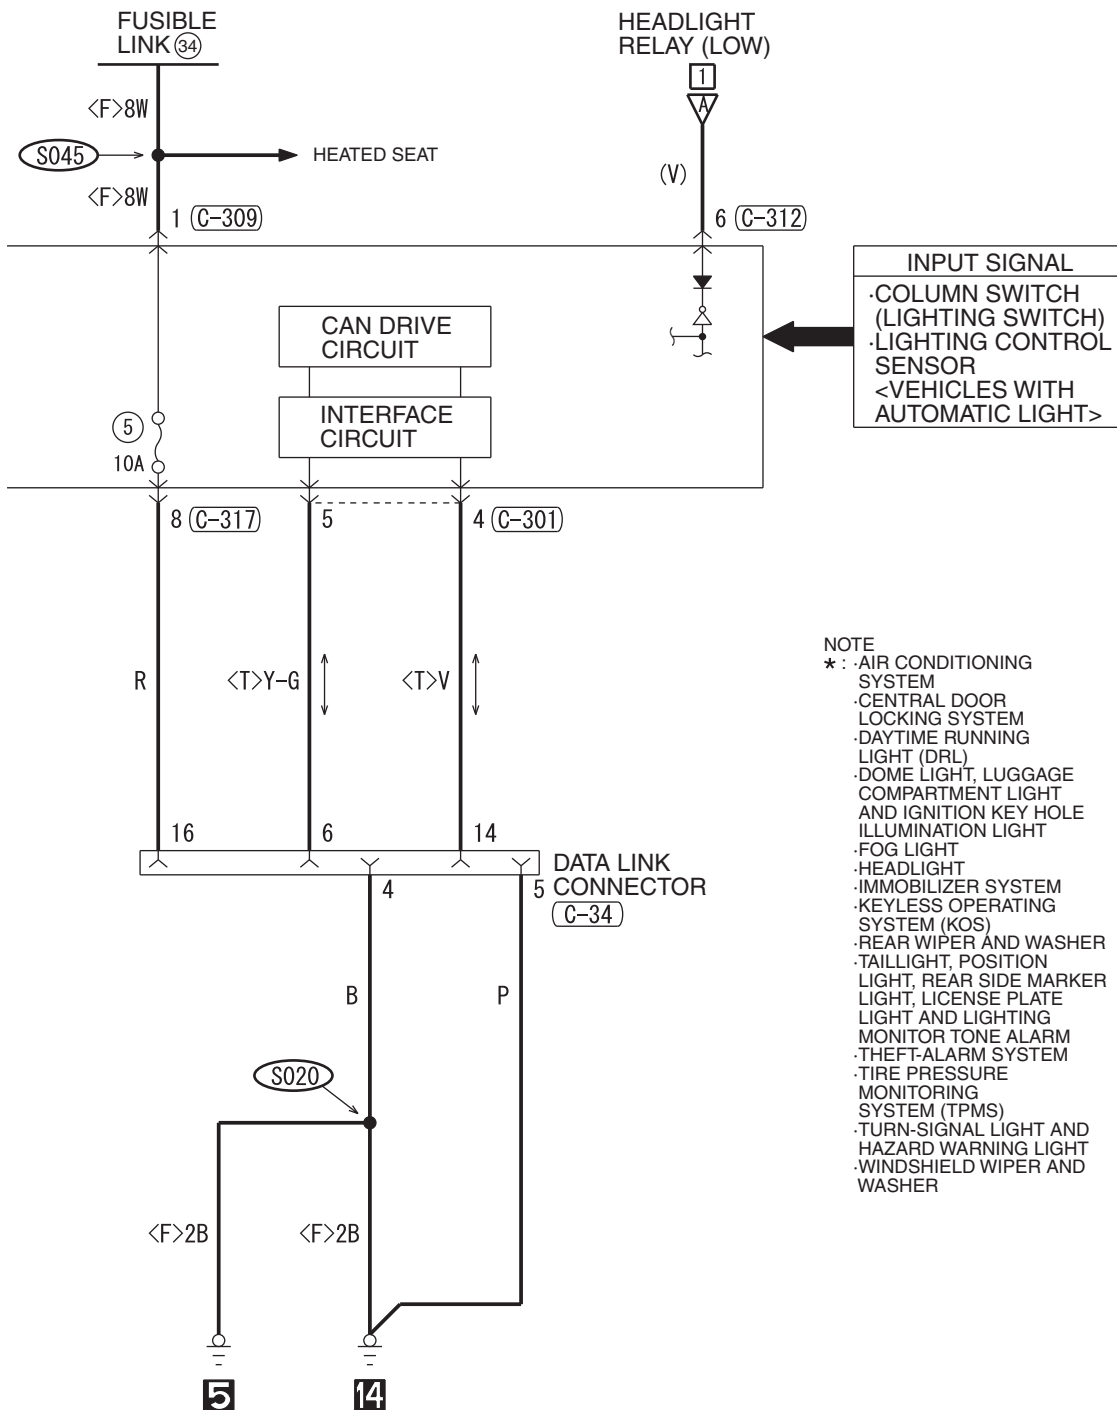

HAS08M02AB

TSB Revision

HEADLIGHT LEVELING SYSTEM (CONTINUED)

3

4

- NOTE
- * : .AIR CONDITIONING SYSTEM
 - .CENTRAL DOOR LOCKING SYSTEM
 - .DAYTIME RUNNING LIGHT (DRL)
 - .DOME LIGHT, LUGGAGE COMPARTMENT LIGHT AND IGNITION KEY HOLE ILLUMINATION LIGHT
 - .FOG LIGHT
 - .HEADLIGHT
 - .IMMOBILIZER SYSTEM
 - .KEYLESS OPERATING SYSTEM (KOS)
 - .REAR WIPER AND WASHER
 - .TAILLIGHT, POSITION LIGHT, REAR SIDE MARKER LIGHT, LICENSE PLATE LIGHT AND LIGHTING MONITOR TONE ALARM
 - .THEFT-ALARM SYSTEM
 - .TIRE PRESSURE MONITORING SYSTEM (TPMS)
 - .TURN-SIGNAL LIGHT AND HAZARD WARNING LIGHT
 - .WINDSHIELD WIPER AND WASHER