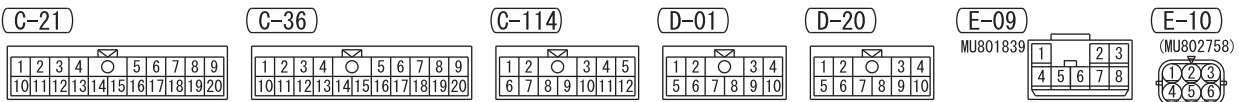

POWER WINDOWS (CONTINUED)

5