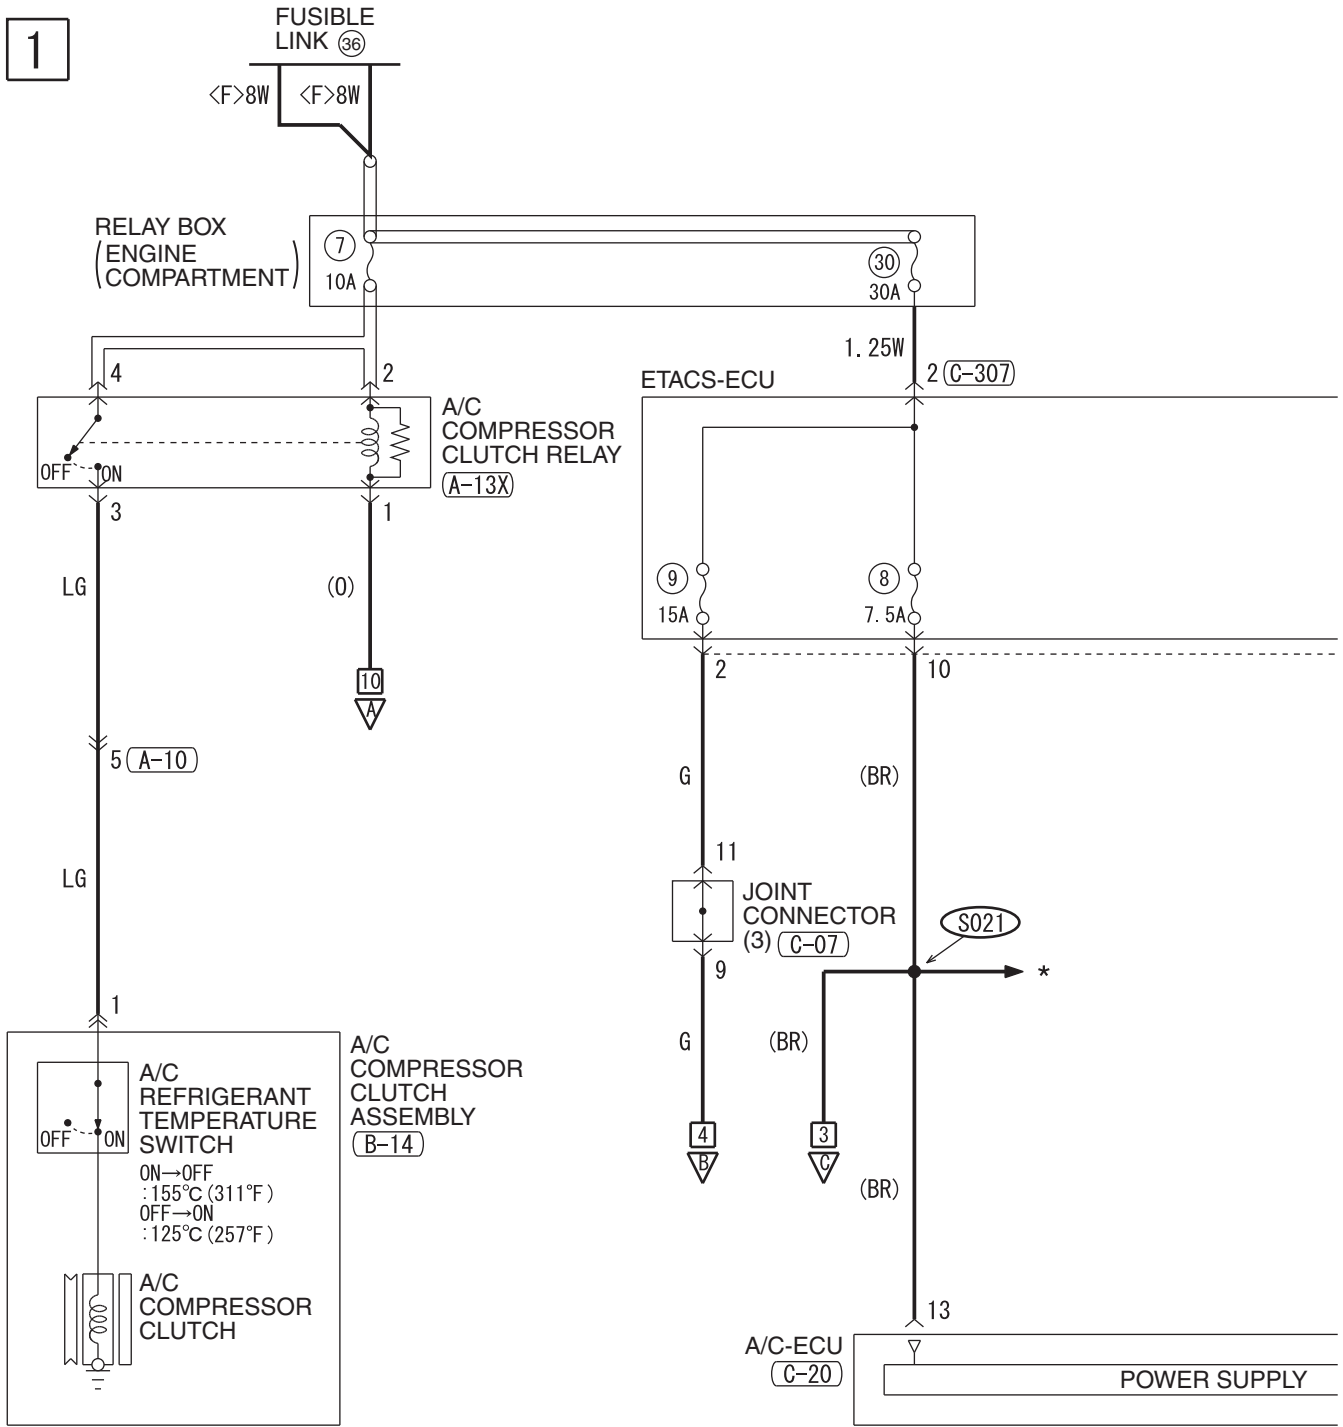

AIR CONDITIONING SYSTEM <TURBO>

M1901032100606