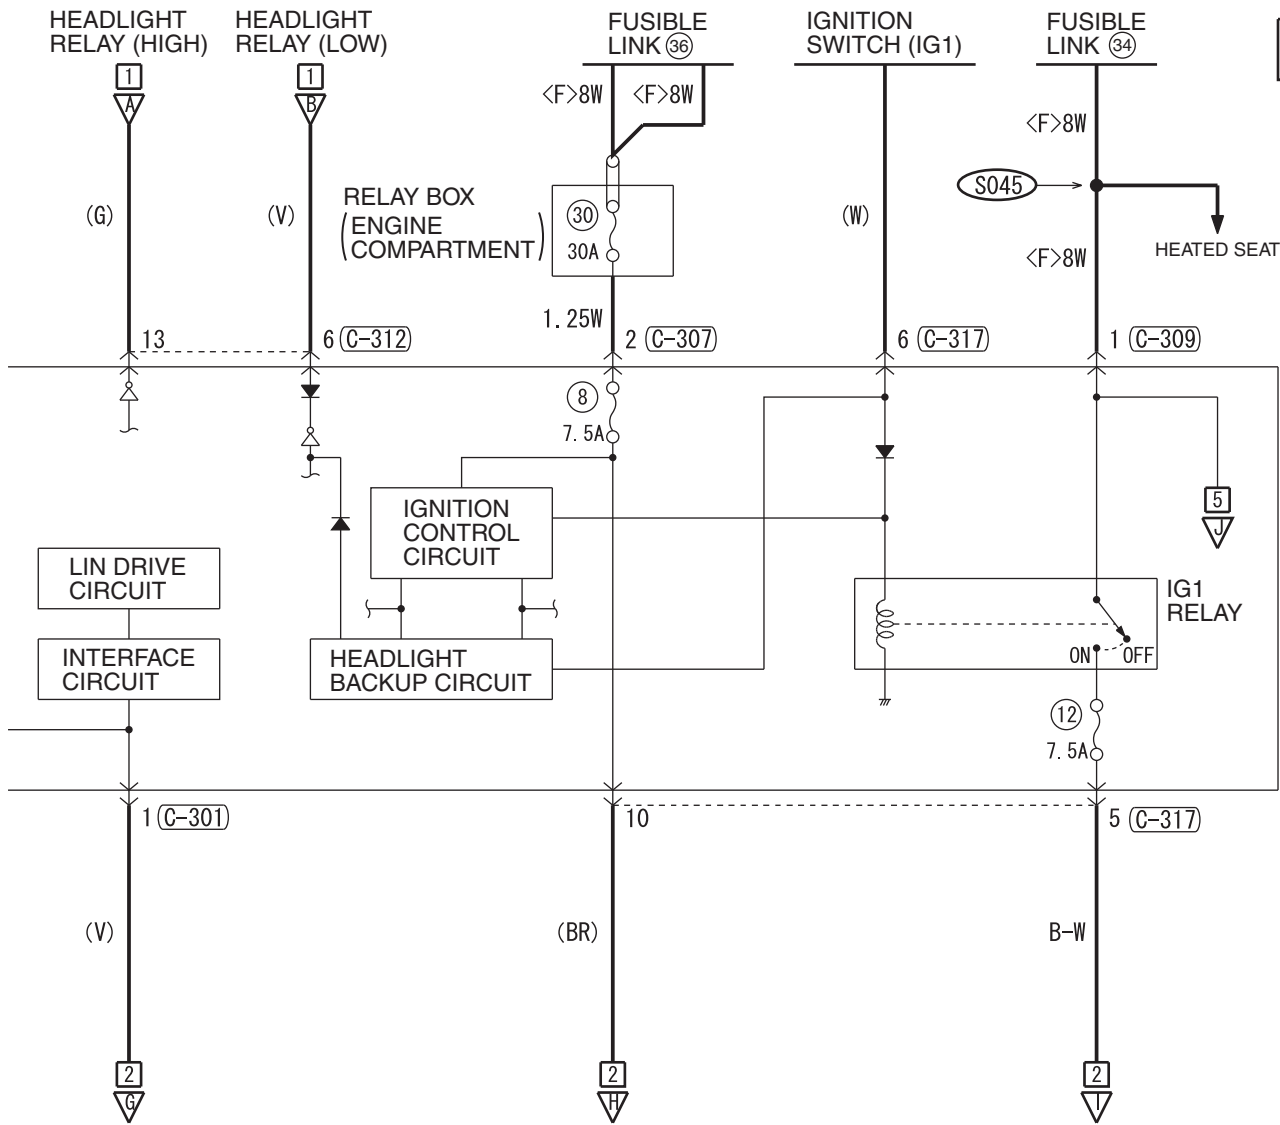

4

(C-317)

(D-24)

(D-42)

WIRE COLOR CODE

B: BLACK LG: LIGHT GREEN G: GREEN L: BLUE W: WHITE Y: YELLOW SB: SKY BLUE
BR: BROWN O: ORANGE GR: GRAY R: RED P: PINK V: VIOLET PU: PURPLE SI: SILVER

HAS08M00BB