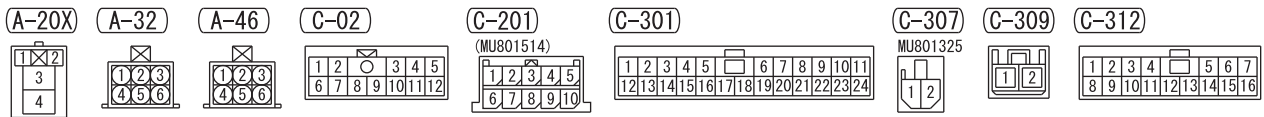

DAYTIME RUNNING LIGHT (DRL) <DISCHARGE TYPE HEADLIGHT>

M1901030700549

1