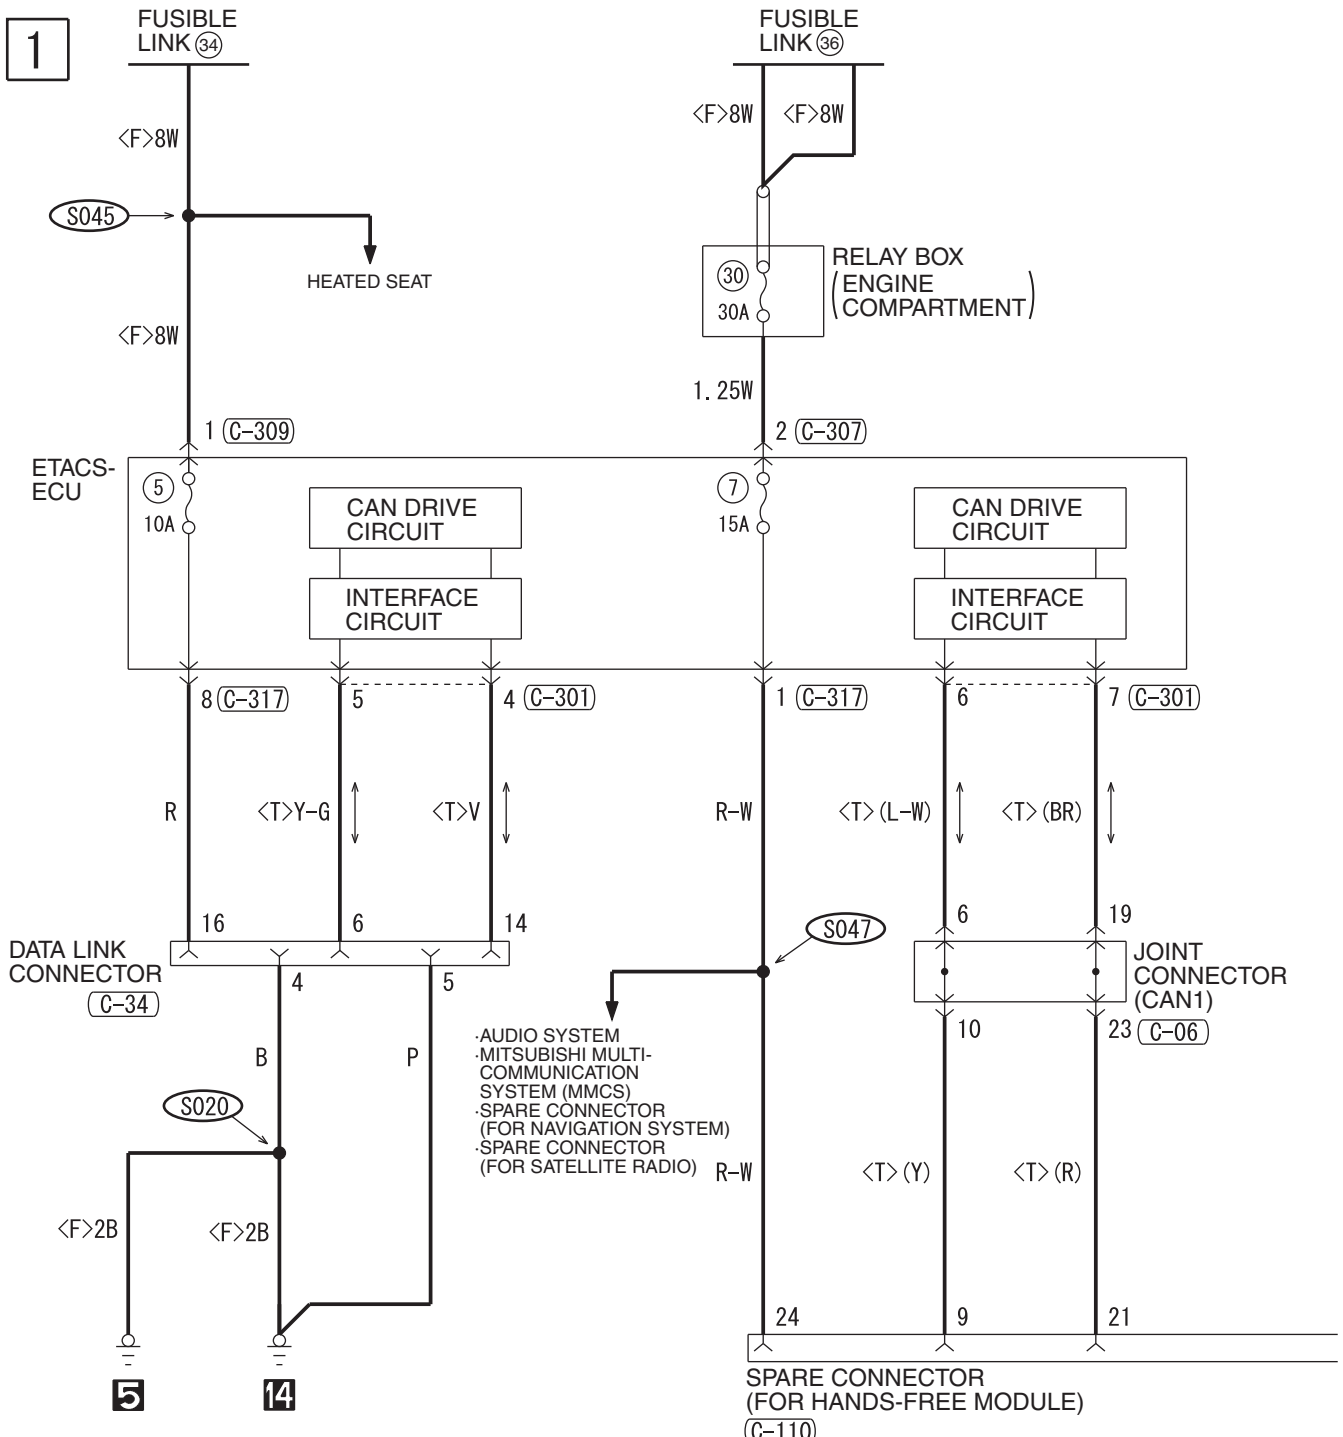

(D-25)

(D-26)

NOTES

SPARE CONNECTOR (FOR HANDS-FREE CELLULAR PHONE SYSTEM)

M1901034300048

2

WIRE COLOR CODE
 B: BLACK LG: LIGHT GREEN G: GREEN L: BLUE W: WHITE Y: YELLOW SB: SKY BLUE
 BR: BROWN O: ORANGE GR: GRAY R: RED P: PINK V: VIOLET PU: PURPLE SI: SILVER