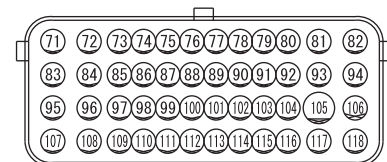

HAS05M00DA