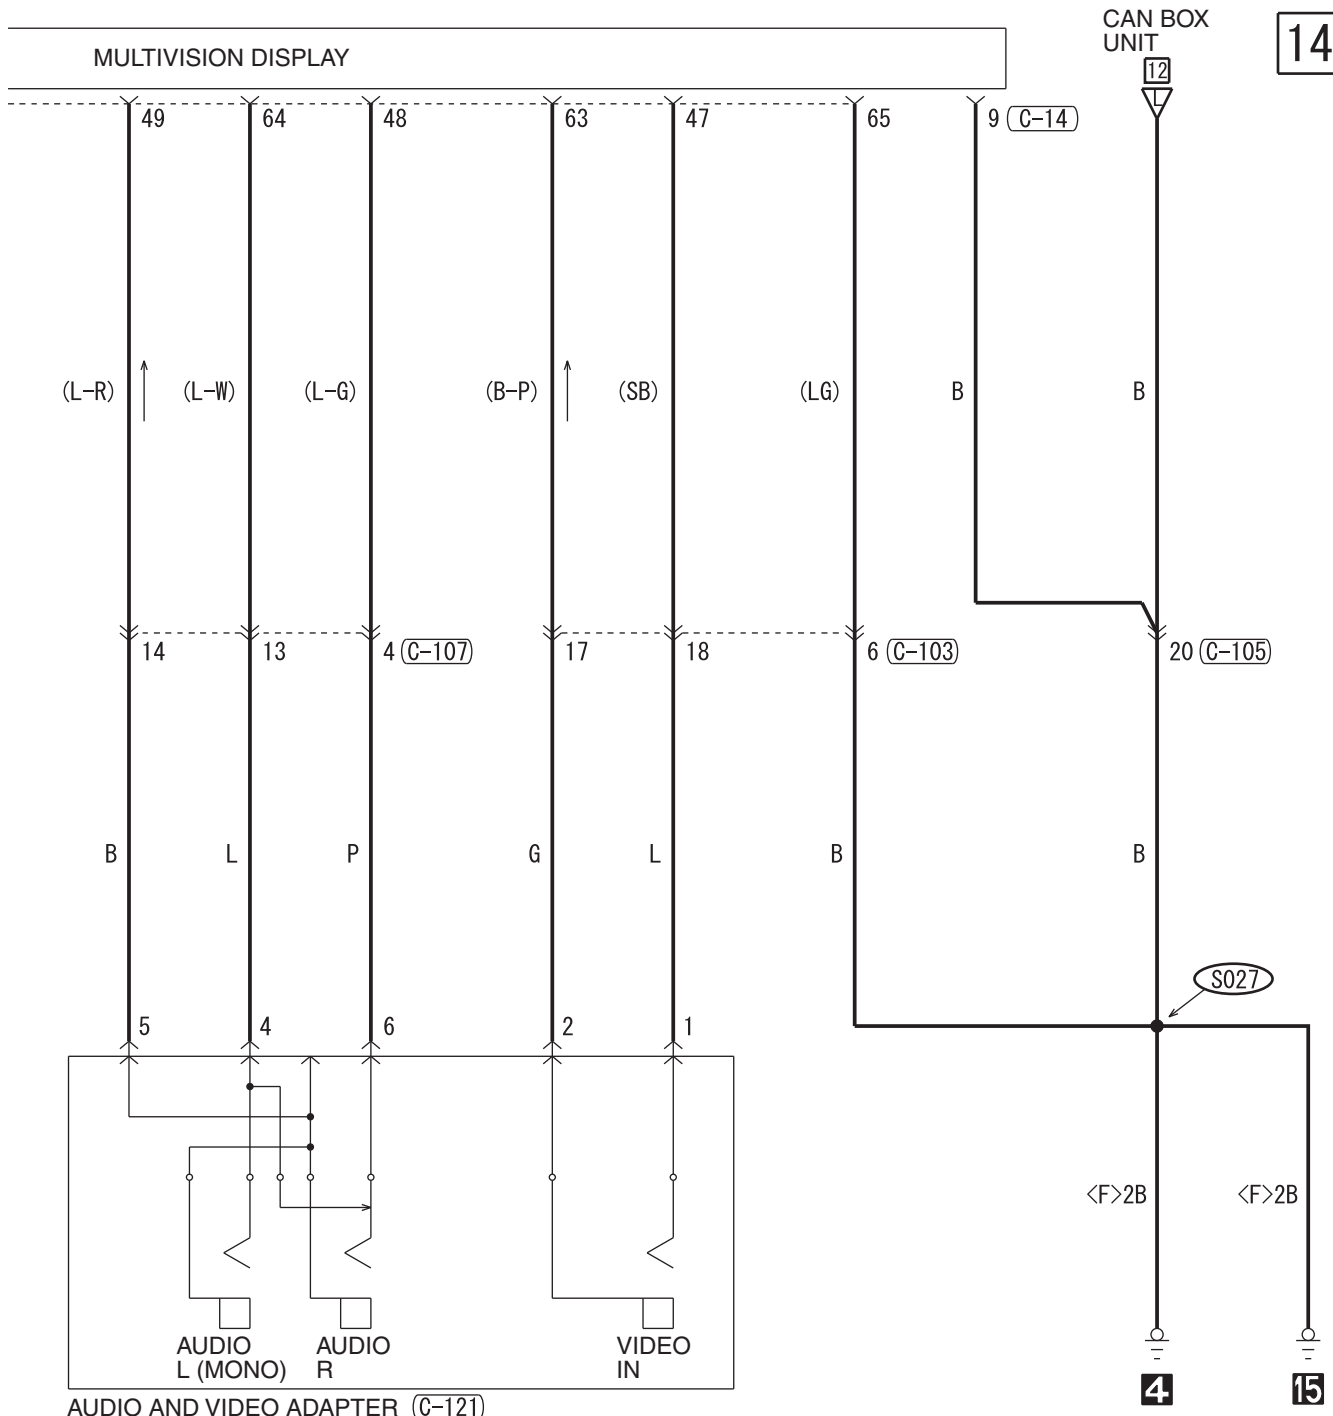

14

WIRE COLOR CODE
B: BLACK LG: LIGHT GREEN G: GREEN L: BLUE W: WHITE Y: YELLOW SB: SKY BLUE
BR: BROWN O: ORANGE GR: GRAY R: RED P: PINK V: VIOLET PU: PURPLE SI: SILVER

HAS14M01GB