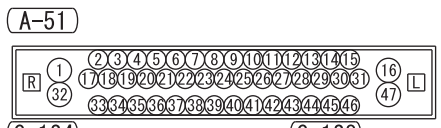

MFI SYSTEM <TURBO> (CONTINUED)

9