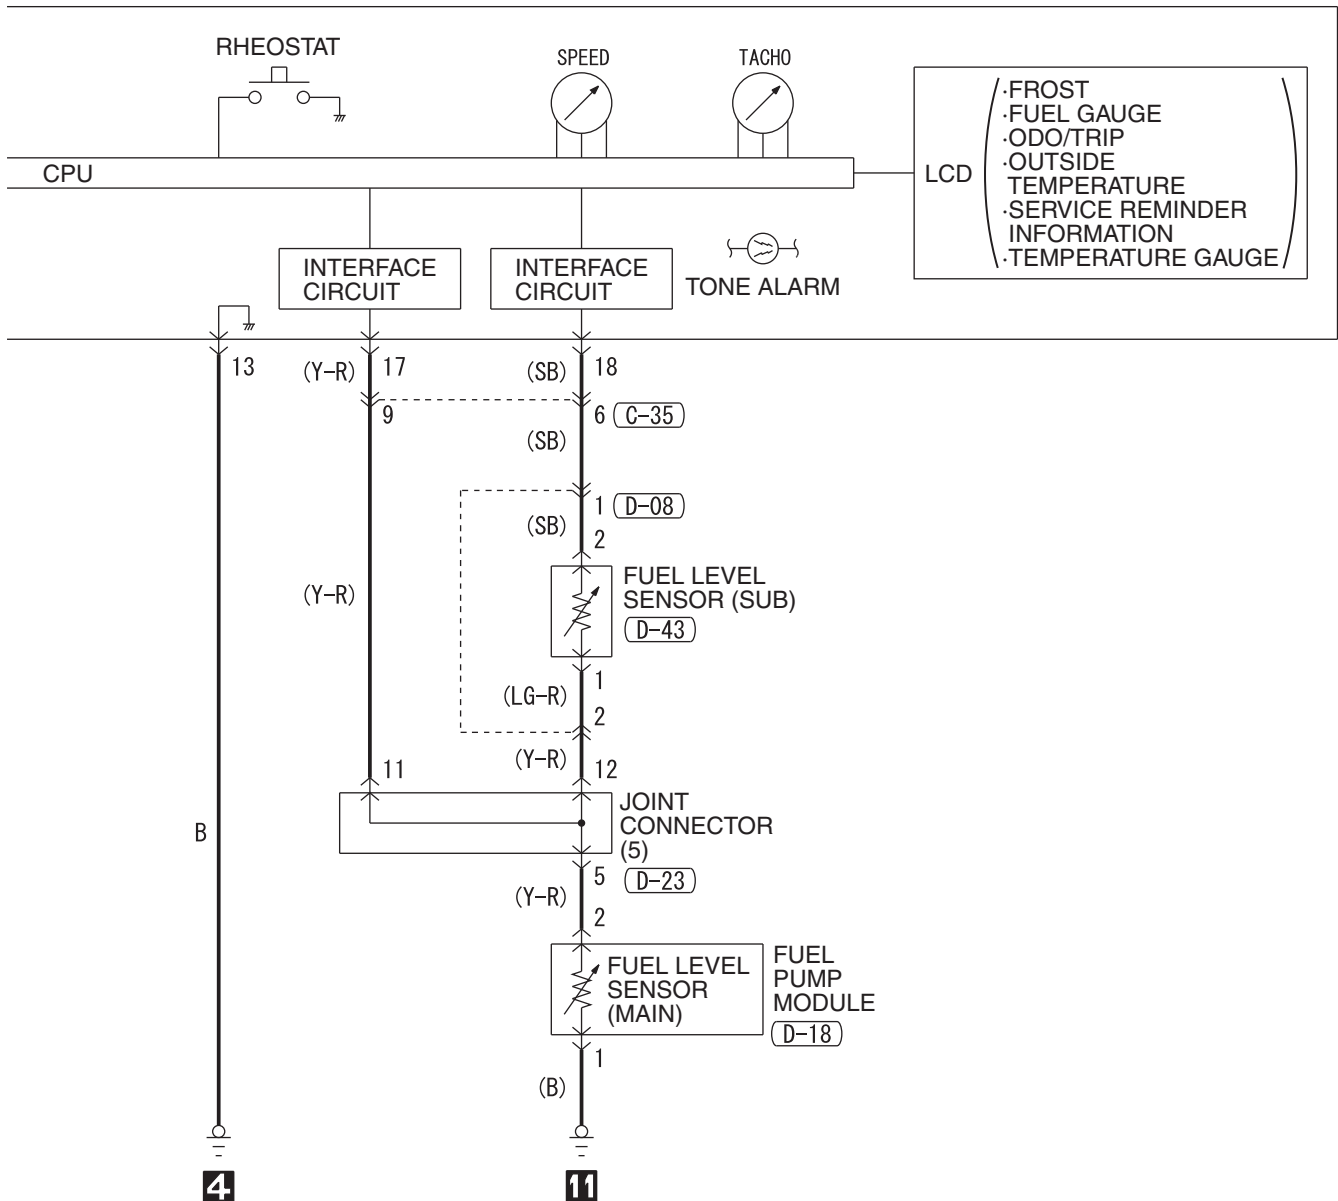

H9S10M01AB

METER AND GAUGE <TURBO> (CONTINUED)

3

4

D-43

WIRE COLOR CODE
 B: BLACK LG: LIGHT GREEN G: GREEN L: BLUE W: WHITE Y: YELLOW SB: SKY BLUE
 BR: BROWN O: ORANGE GR: GRAY R: RED P: PINK V: VIOLET PU: PURPLE SI: SILVER