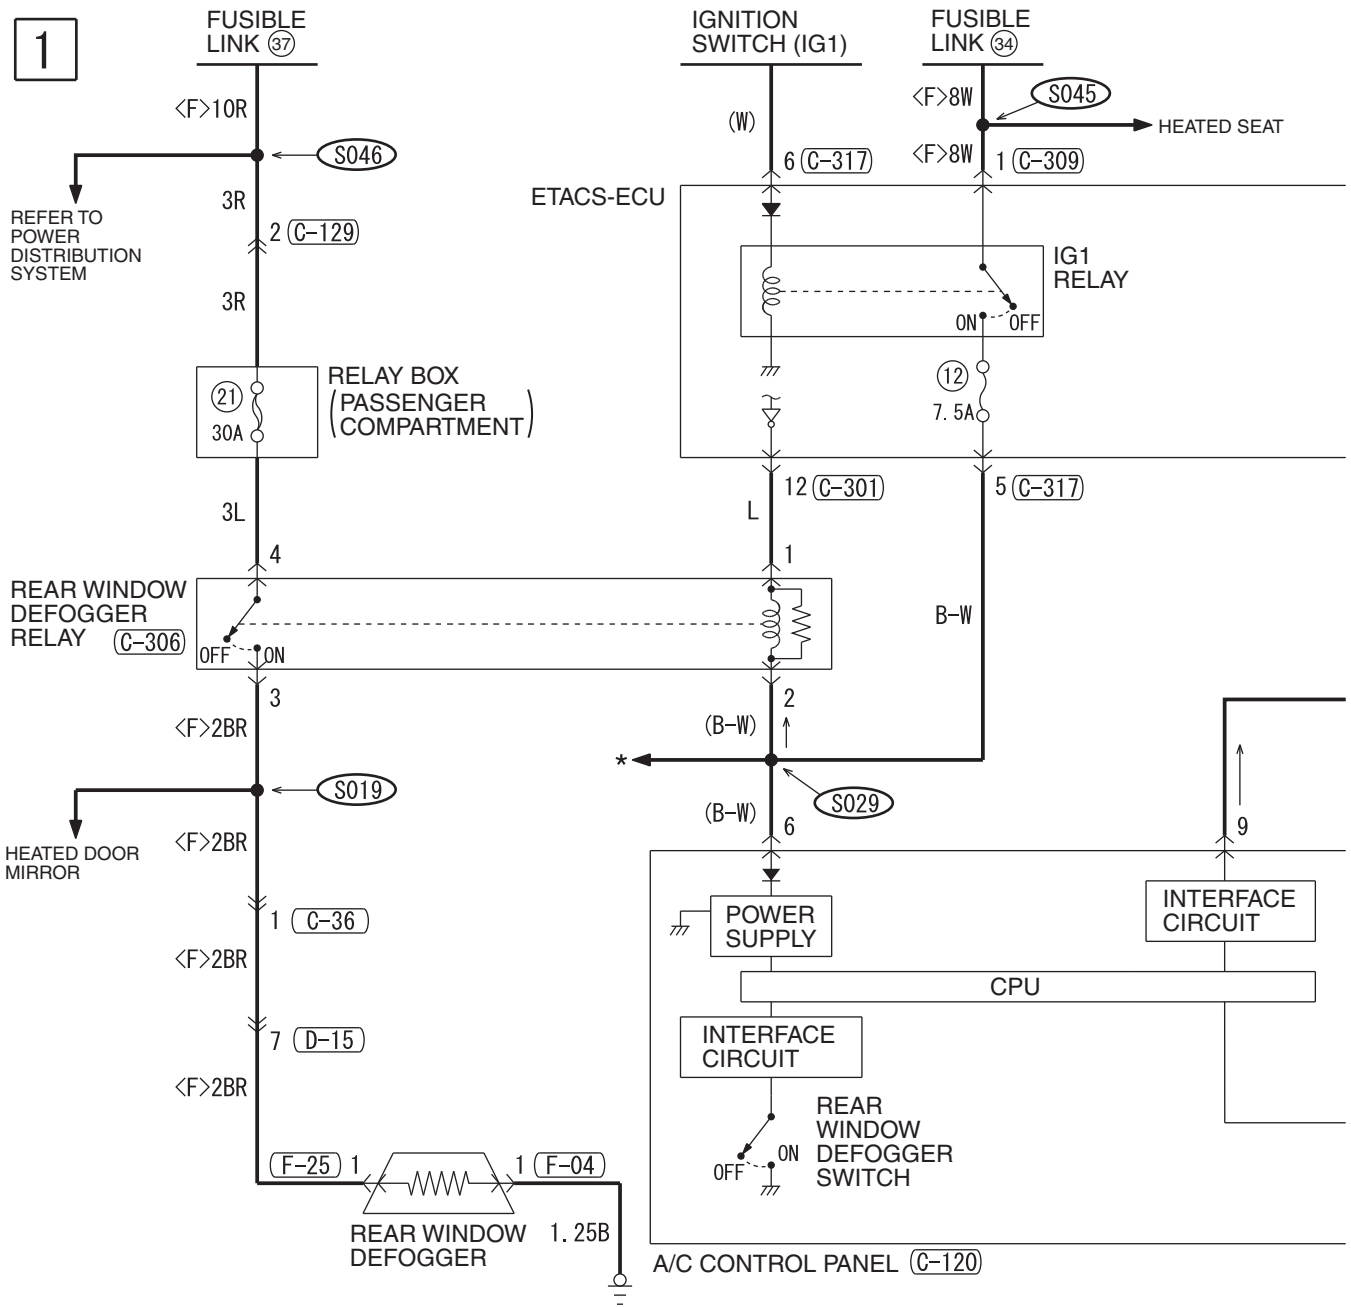

REAR WINDOW DEFOGGER

M1901006402691