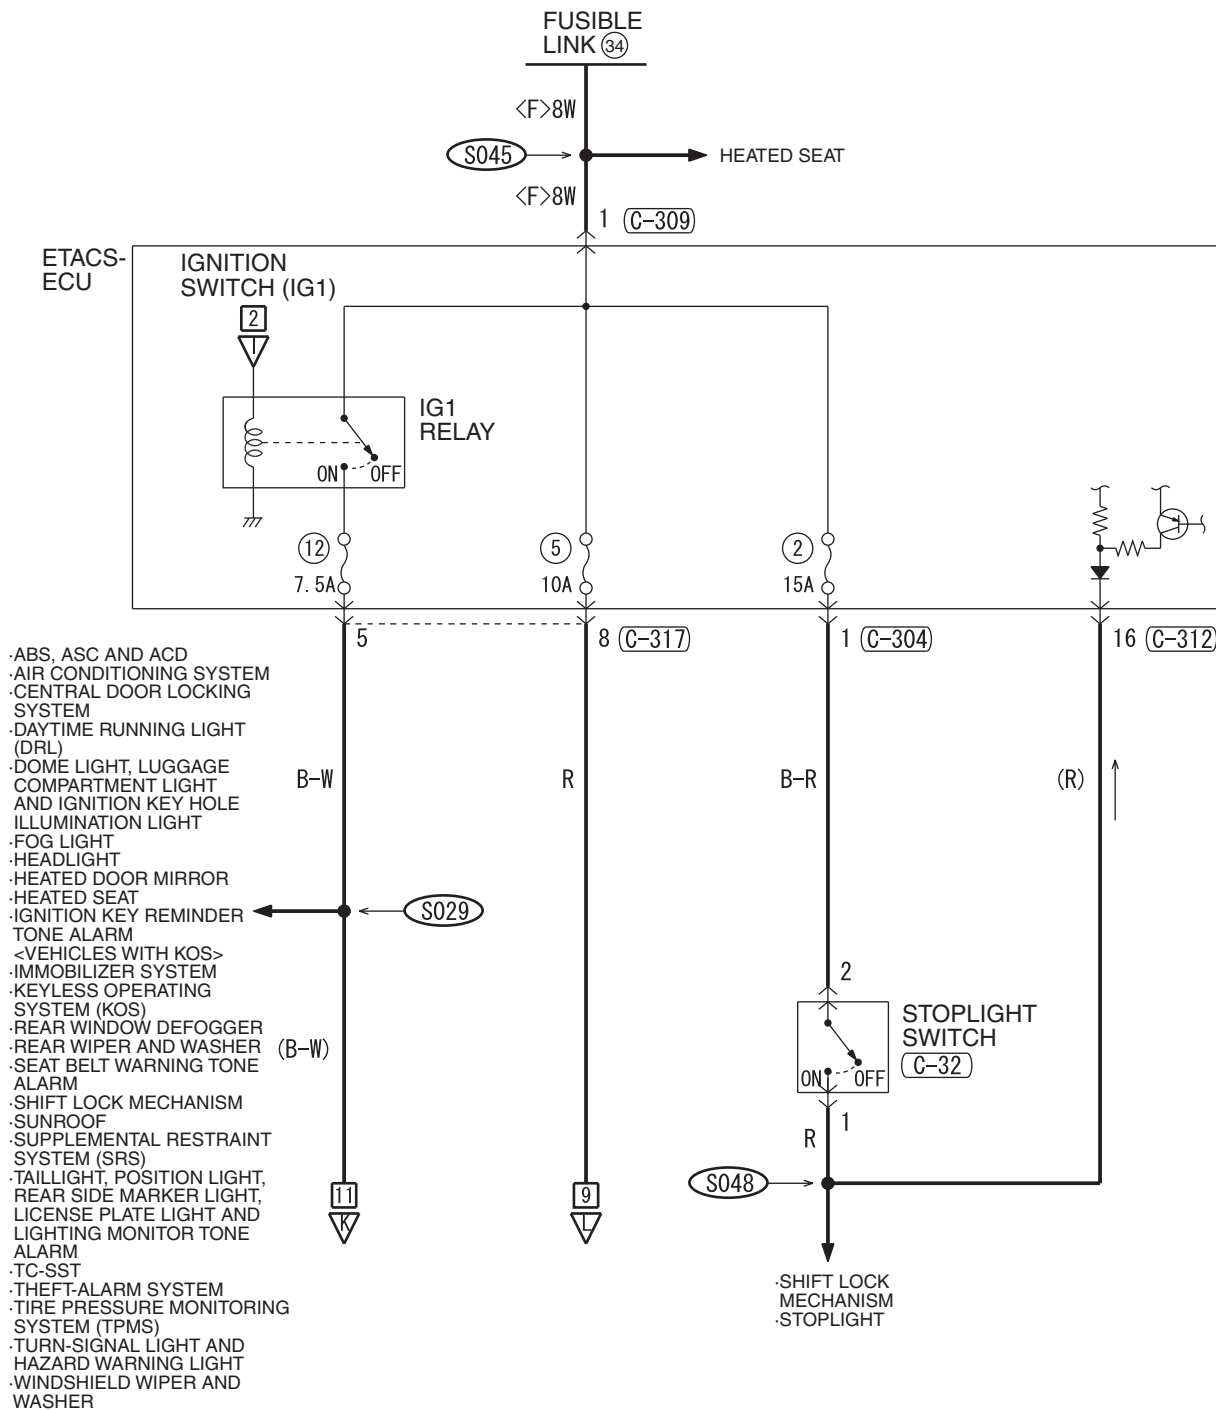

8

(C-37)

(C-38)

(C-39)

(C-44)

(C-304)

(C-309)

(C-312)

(D-15)

(D-40)

(F-19)

MU802779

WIRE COLOR CODE

B : BLACK LG : LIGHT GREEN G : GREEN L : BLUE W : WHITE
Y : YELLOW SB : SKY BLUE BR : BROWN O : ORANGE GR : GRAY
R : RED P : PINK V : VIOLET PU : PURPLE SI : SILVER H9S05M01DB