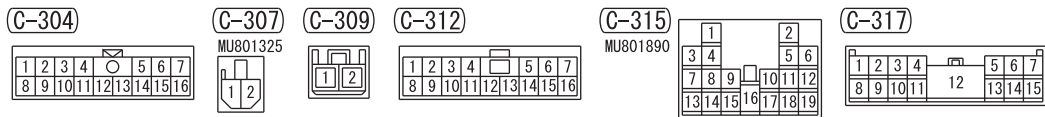

(C-128)

2

WIRE COLOR CODE
 B: BLACK LG: LIGHT GREEN G: GREEN L: BLUE W: WHITE Y: YELLOW SB: SKY BLUE
 BR: BROWN O: ORANGE GR: GRAY R: RED P: PINK V: VIOLET PU: PURPLE SI: SILVER

HAS07M03AB

TWIN CLUTCH-SPORTRONIC SHIFT TRANSMISSION (TC-SST) (CONTINUED)