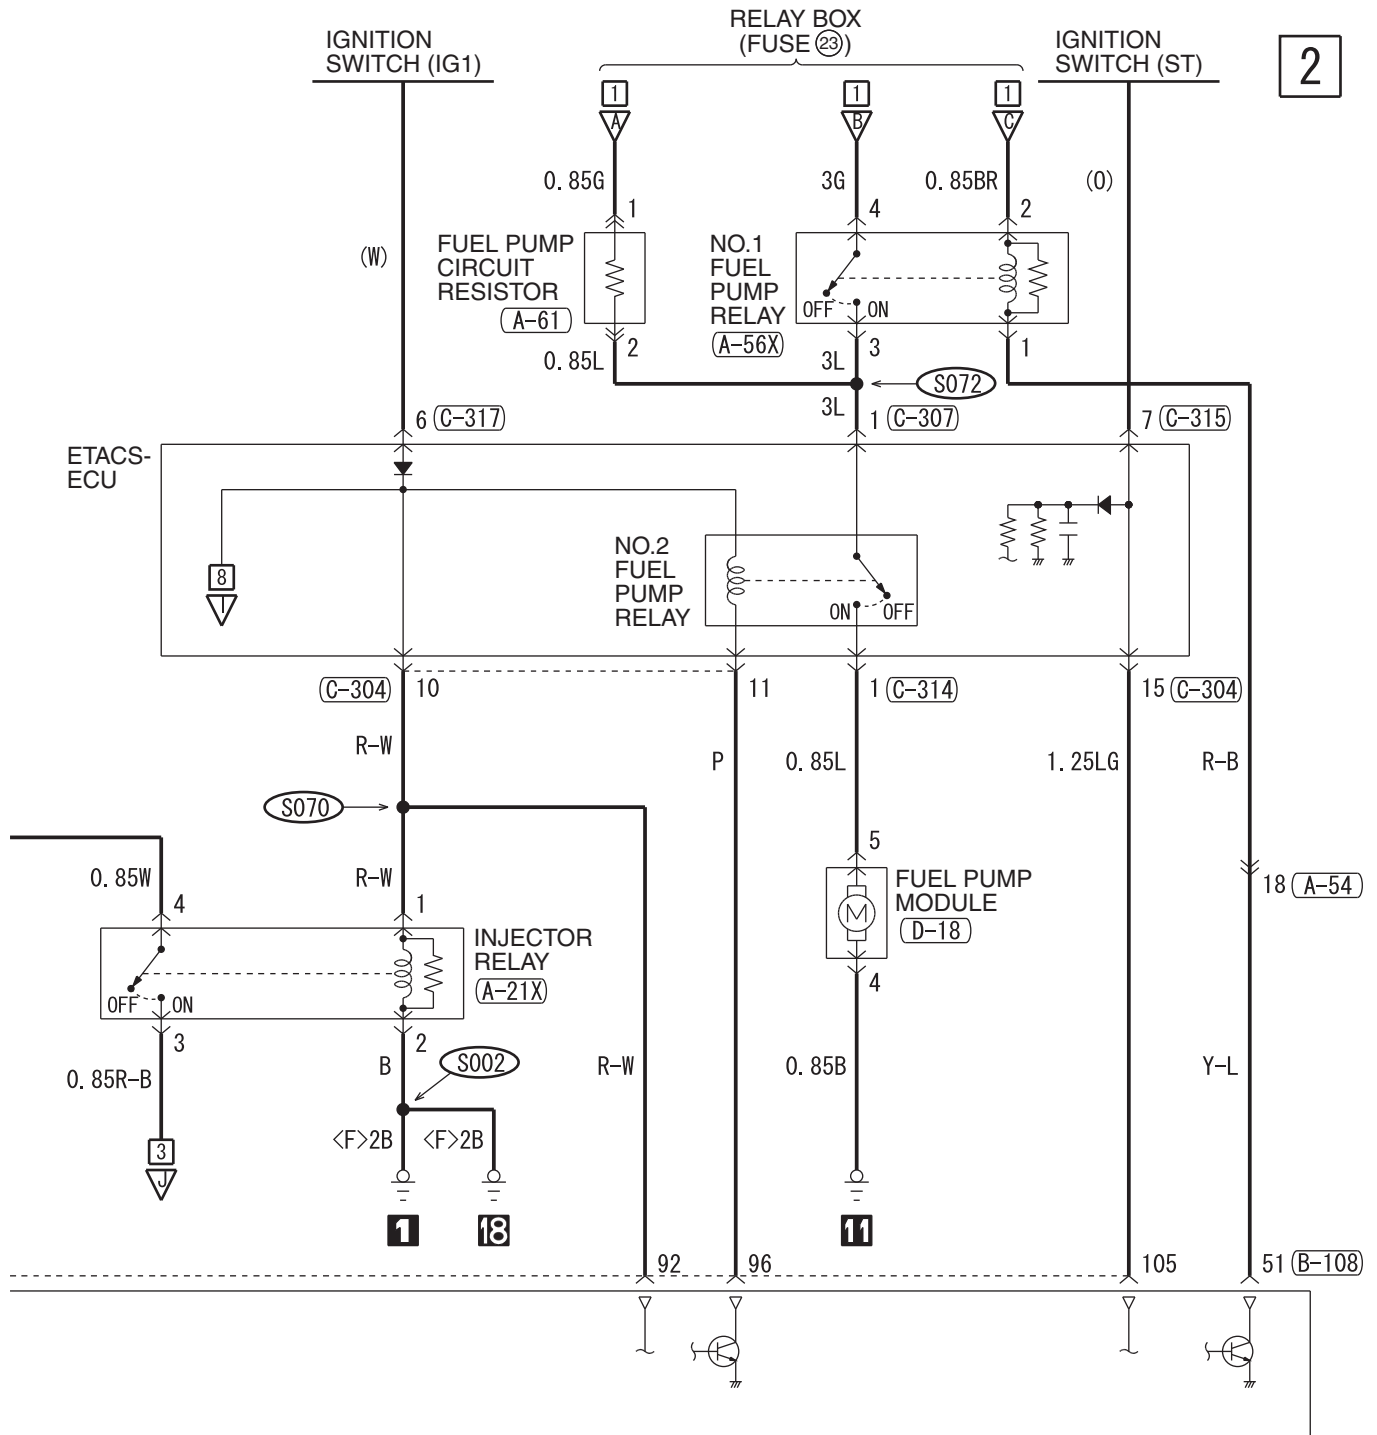

2

(B-109)

(C-304)

(C-307)

MU801325

(C-314)

MU801323

(C-315)

MU801890

(C-317)

WIRE COLOR CODE
B: BLACK LG: LIGHT GREEN G: GREEN L: BLUE W: WHITE
Y: YELLOW SB: SKY BLUE BR: BROWN O: ORANGE GR: GRAY
R: RED P: PINK V: VIOLET PU: PURPLE SI: SILVER

H9S05M01AB

TSB Revision