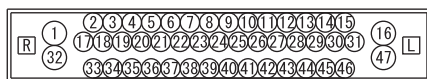

(C-315)

(C-317)