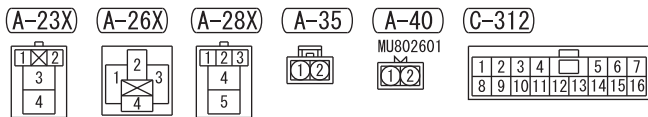

AIR CONDITIONING SYSTEM <NON-TURBO> (CONTINUED)

WIRE COLOR CODE

B: BLACK LG: LIGHT GREEN G: GREEN L: BLUE W: WHITE Y: YELLOW SB: SKY BLUE
BR: BROWN O: ORANGE GR: GRAY R: RED P: PINK V: VIOLET PU: PURPLE SI: SILVER

HAS12M00FA