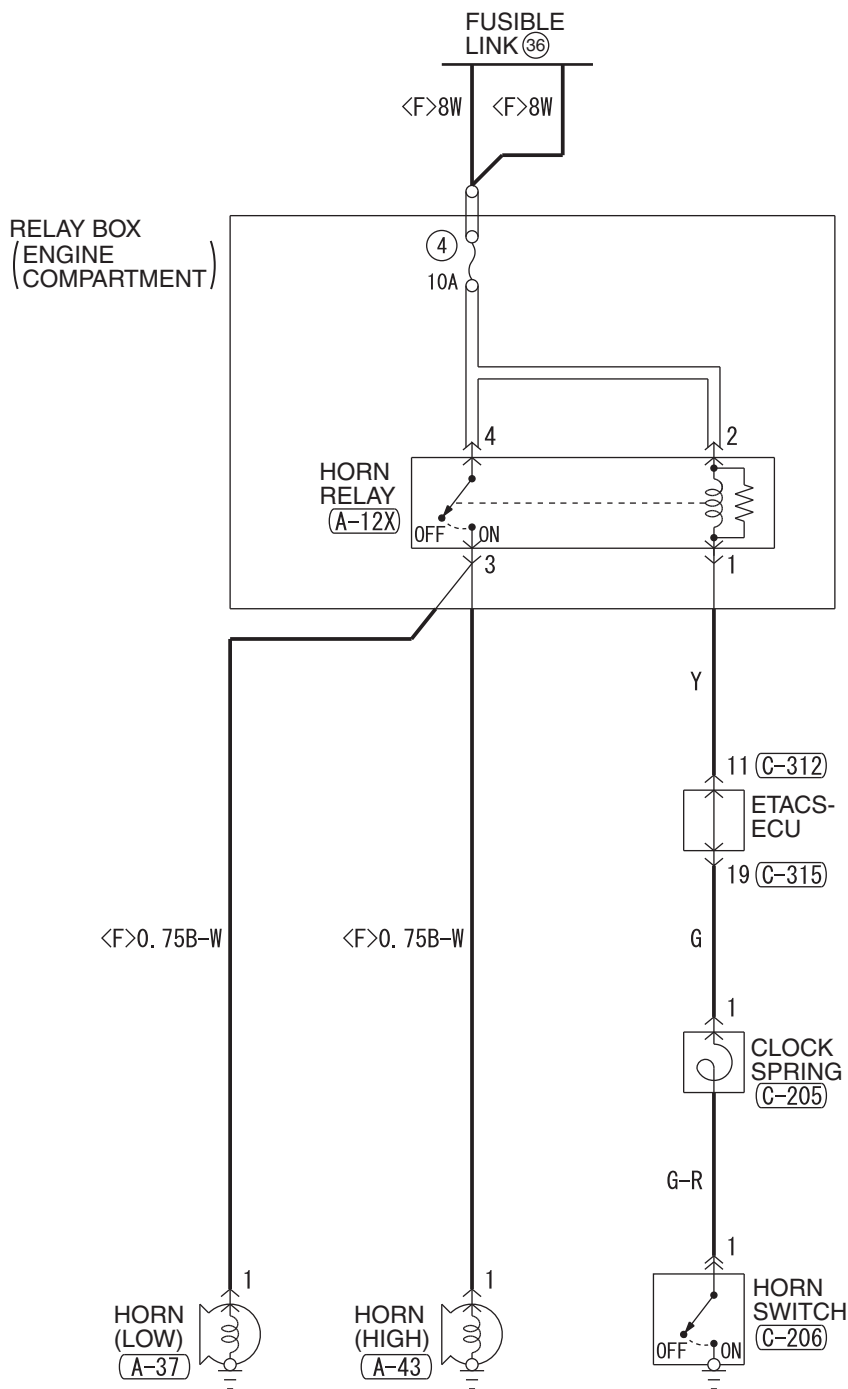

HAS09M00BB

TSB Revision

STOPLIGHT

1

- ABS AND ASC
- ABS, ASC AND ACD
- CRUISE CONTROL SYSTEM
- INVECS-III CVT
- MFI SYSTEM
- SHIFT LOCK MECHANISM
- TC-SST

HORN

M1901003302521

1