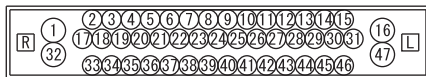

(C-35)

(C-49)