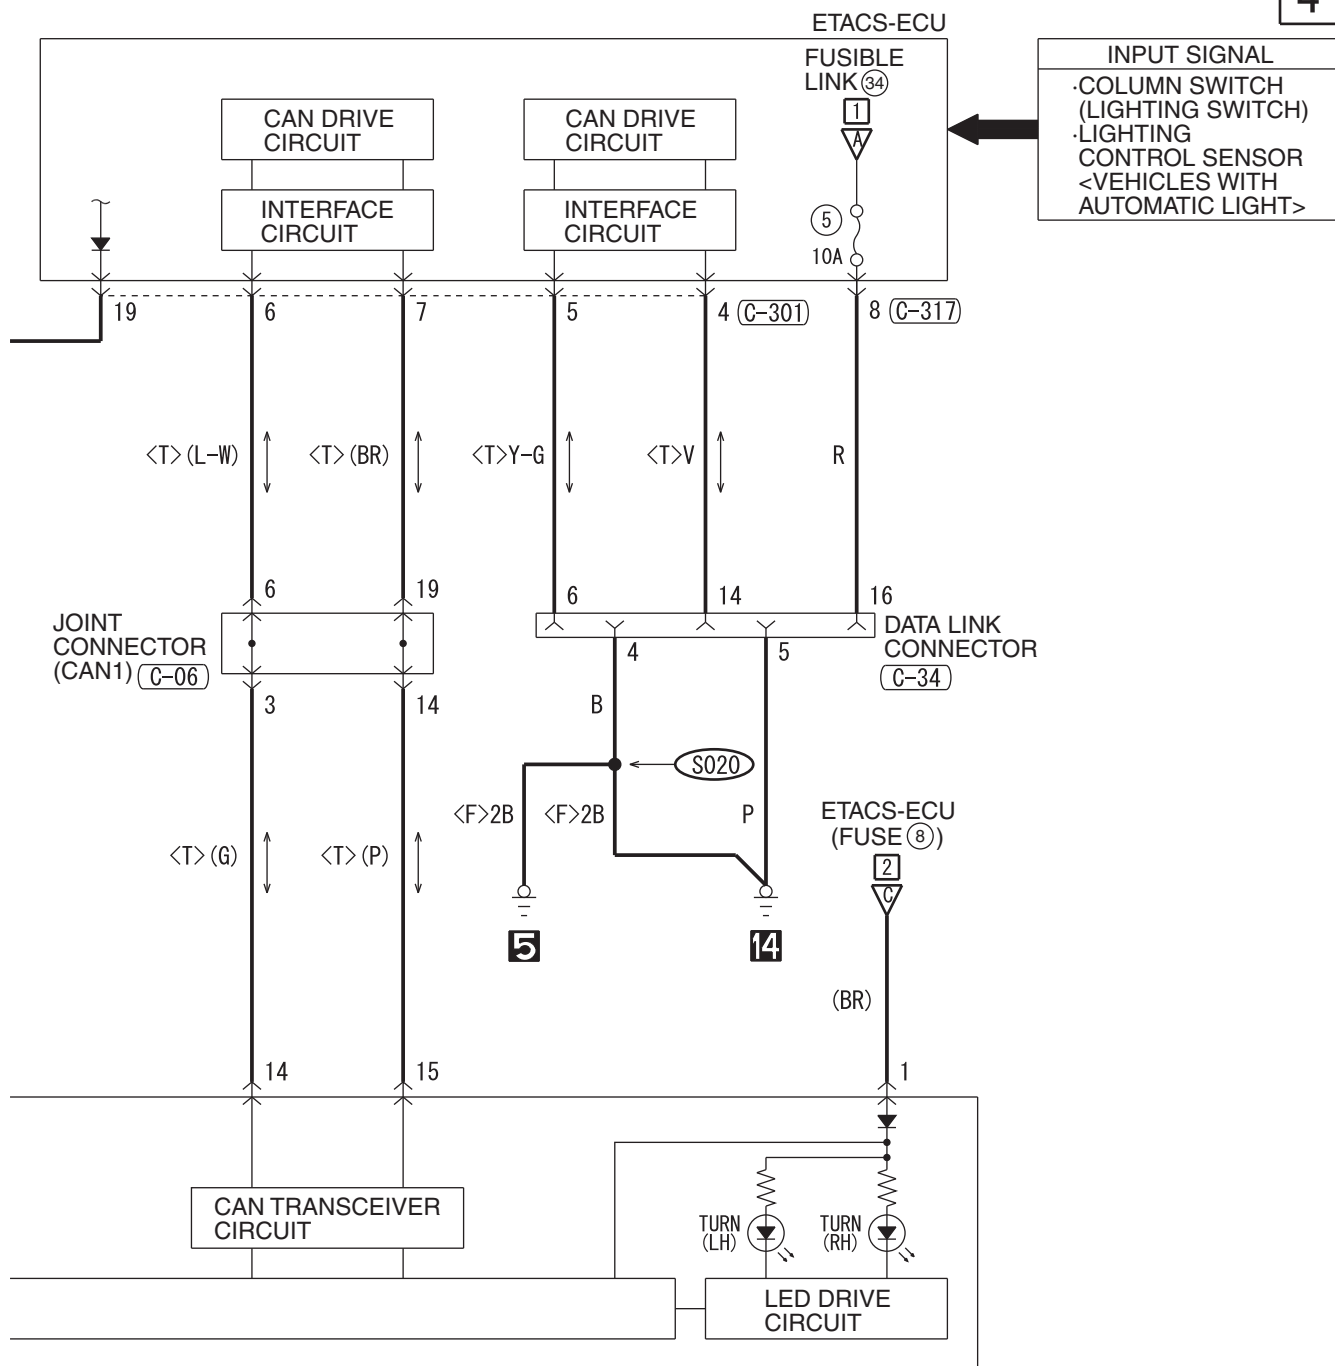

4

(C-120)

(C-301)

(C-317)

MJ	1	2	3	4	5	6
7	8	9	10	11	12	

1	2	3	4	5	6	7	8	9	10	11		
12	13	14	15	16	17	18	19	20	21	22	23	24

1	2	3	4	5	6	7	
8	9	10	11	12	13	14	15

WIRE COLOR CODE

B: BLACK LG: LIGHT GREEN G: GREEN L: BLUE W: WHITE Y: YELLOW SB: SKY BLUE
BR: BROWN O: ORANGE GR: GRAY R: RED P: PINK V: VIOLET PU: PURPLE SI: SILVER

HAS09M00BB

TSB Revision