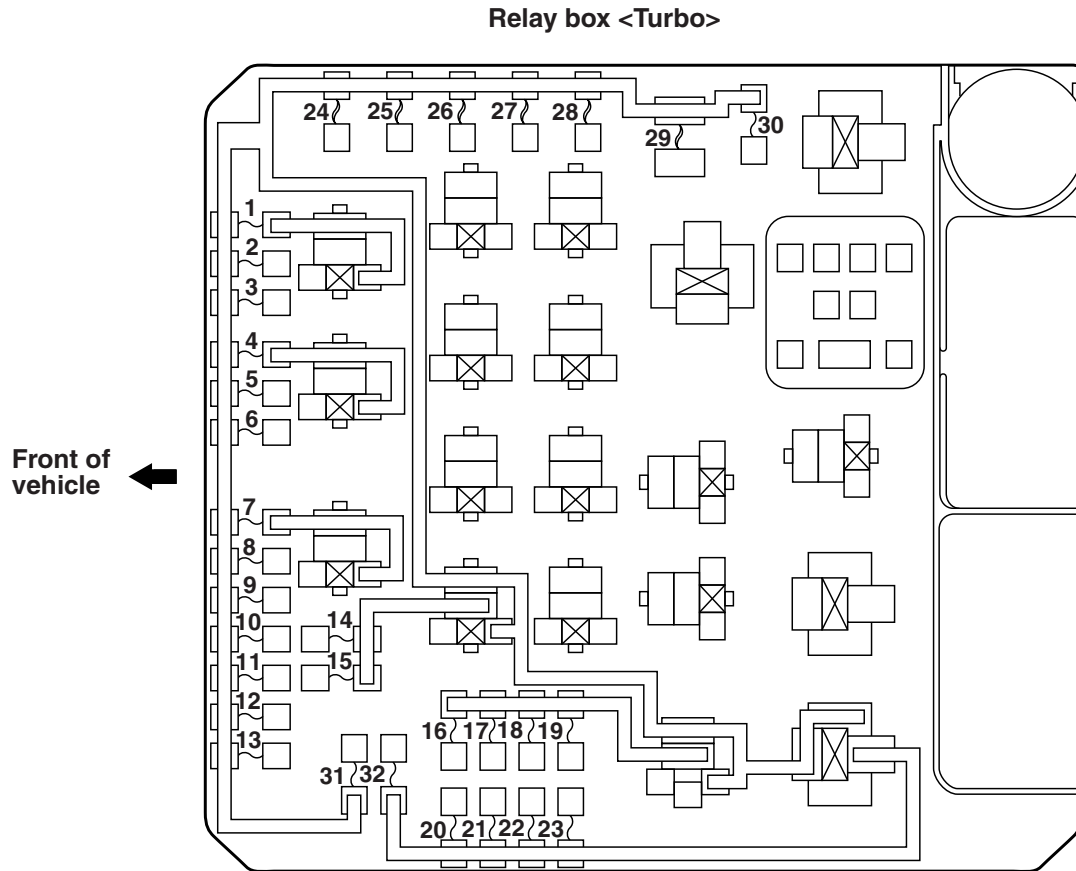

AC602856AT

AC506810AD