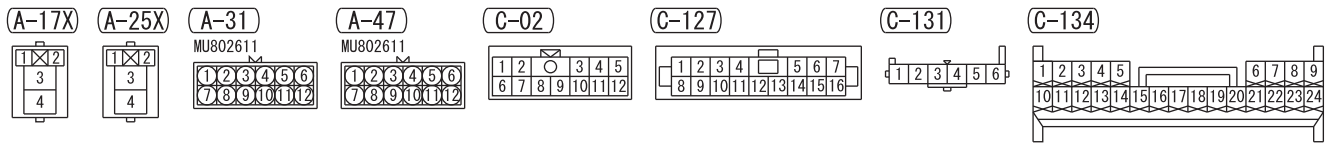

HEADLIGHT <HALOGEN TYPE>

1