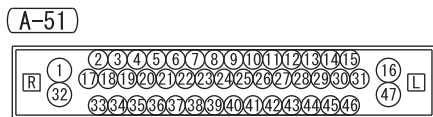

TIRE PRESSURE MONITORING (TPMS) <TURBO> (CONTINUED)

3