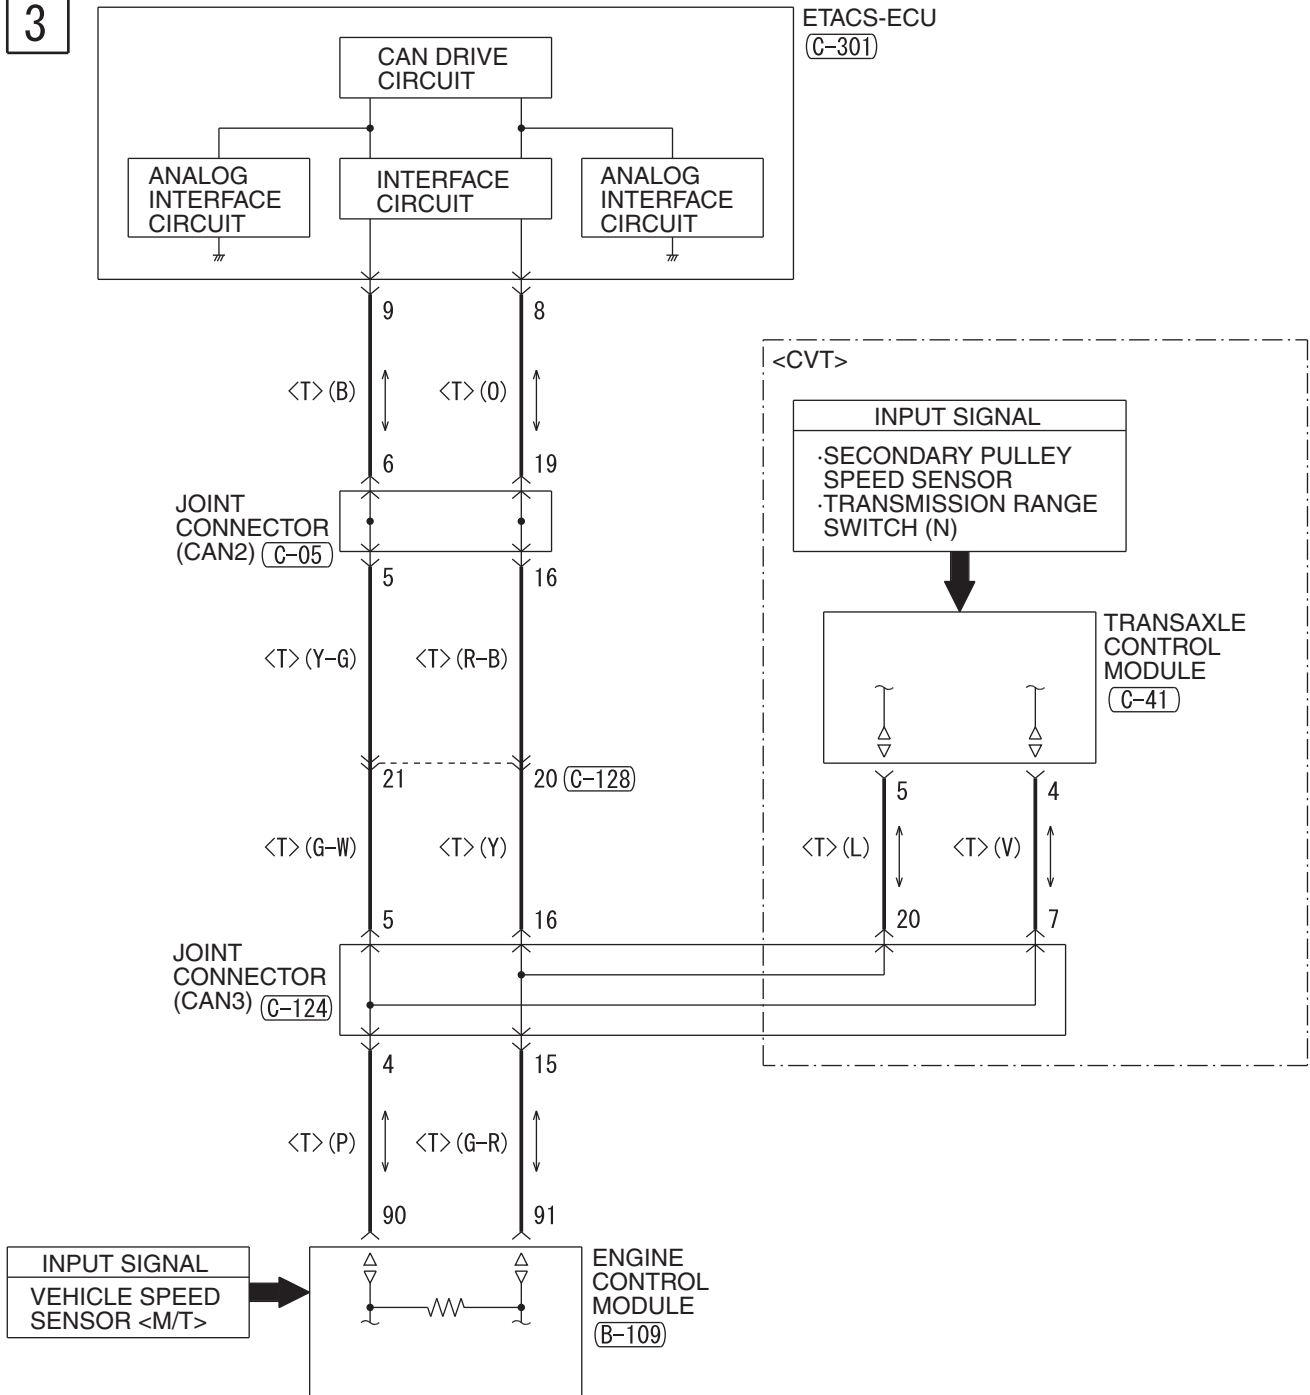

(C-05)

(C-41)

(C-124)

IGNITION SYSTEM <NON-TURBO> (CONTINUED)

3

(B-109)