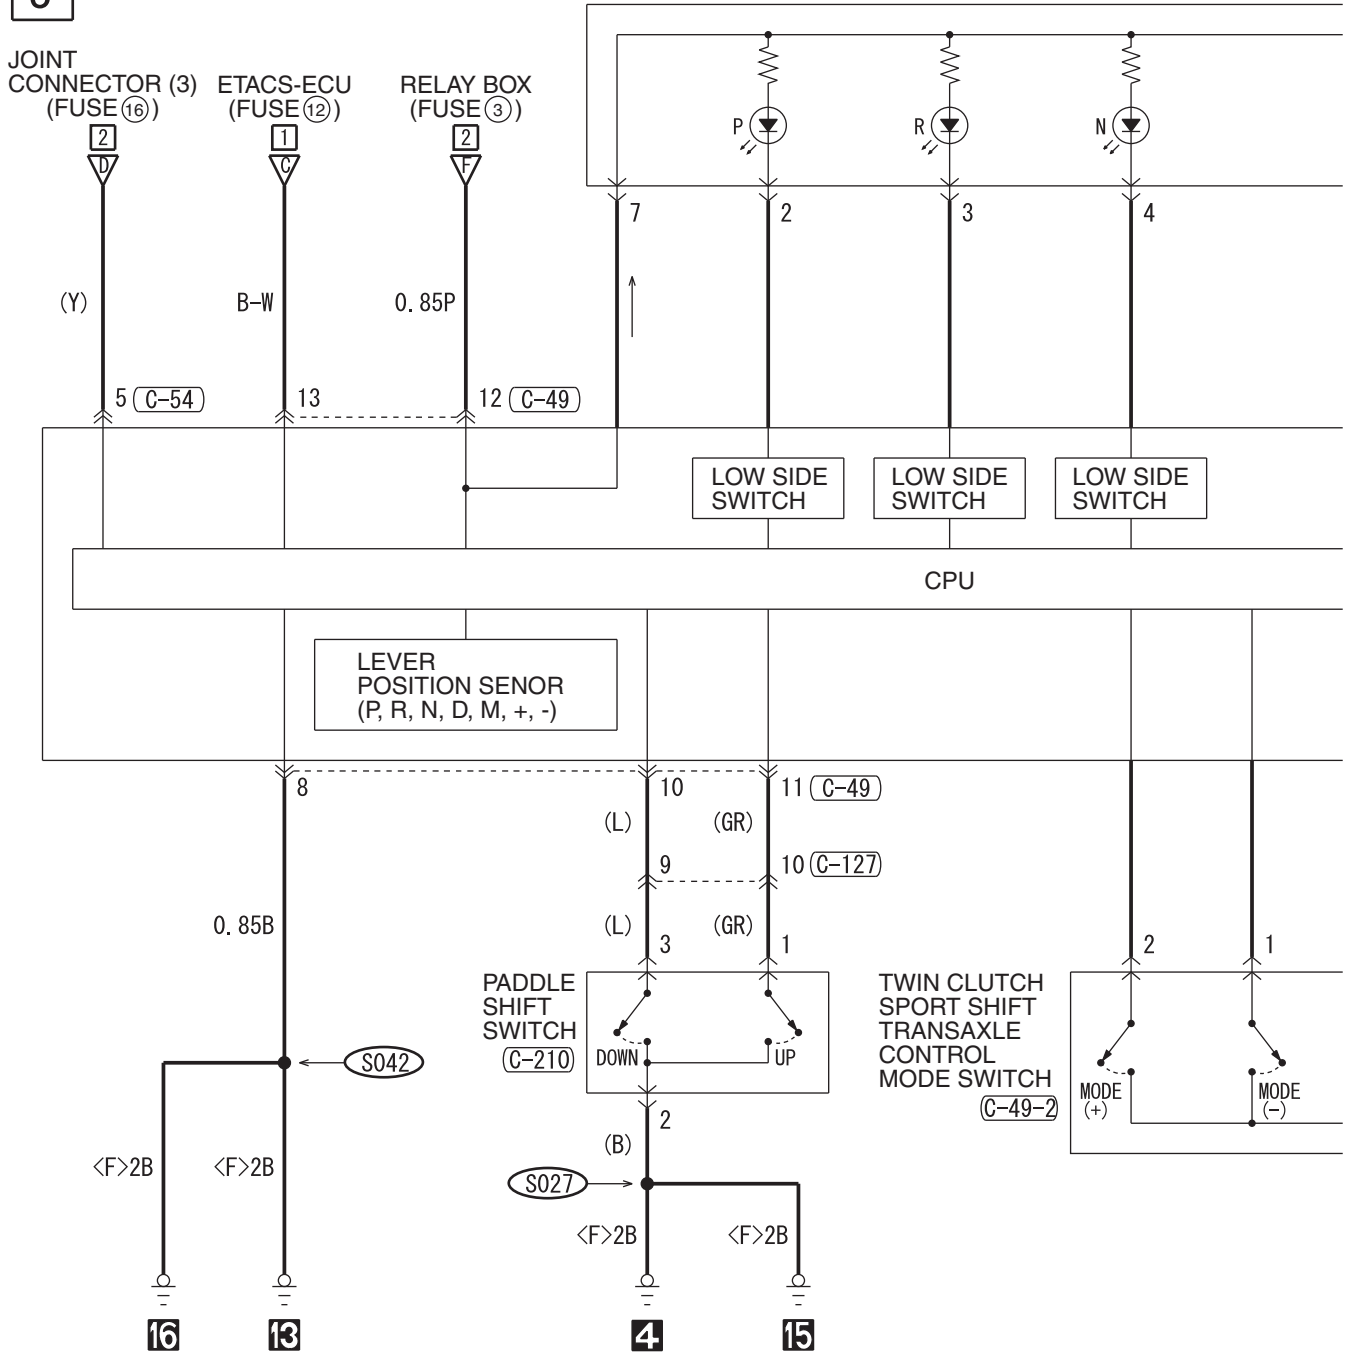

TWIN CLUTCH-SPORTRONIC SHIFT TRANSMISSION (TC-SST) (CONTINUED)

3