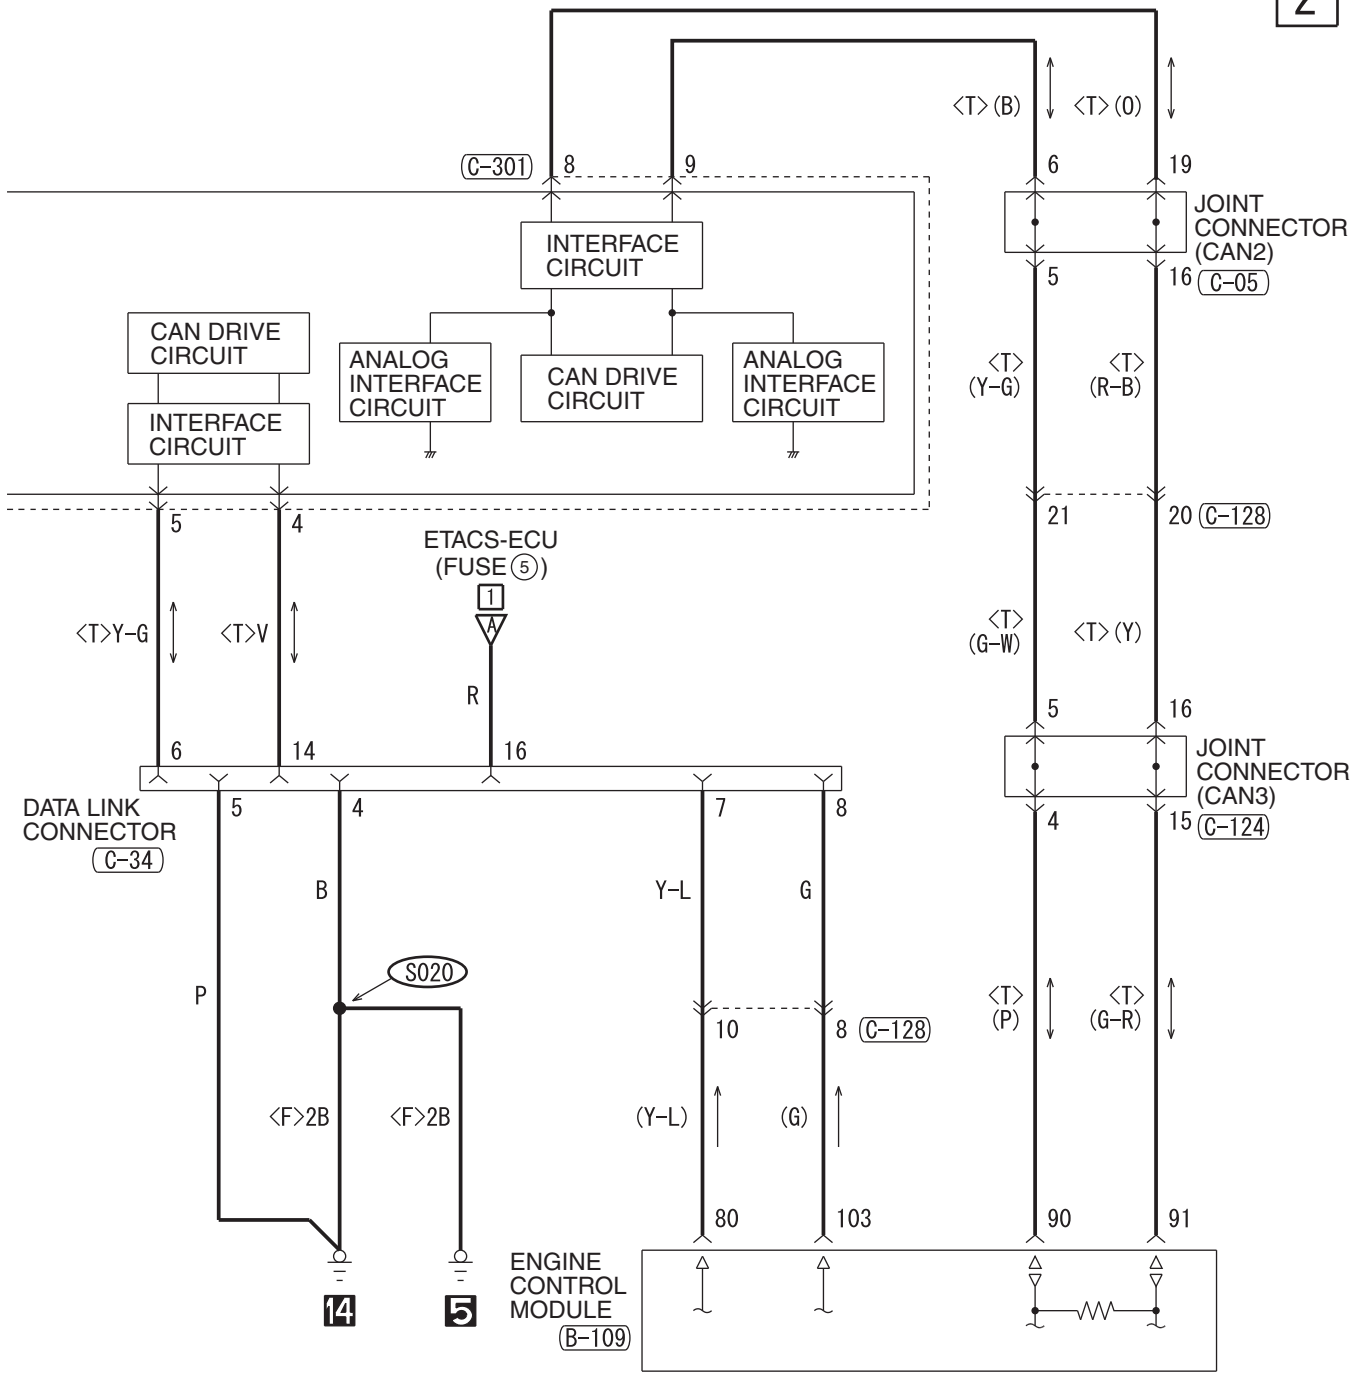

2

(C-34) FRONT SIDE

(C-124)

(C-128)

(C-301)

(C-309)

WIRE COLOR CODE

B : BLACK LG : LIGHT GREEN G : GREEN L : BLUE W : WHITE Y : YELLOW SB : SKY BLUE
BR : BROWN O : ORANGE GR : GRAY R : RED P : PINK V : VIOLET PU : PURPLE SI : SILVER

HAS04M00AB