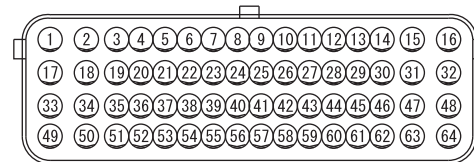

MFI SYSTEM <TURBO> (CONTINUED)

7