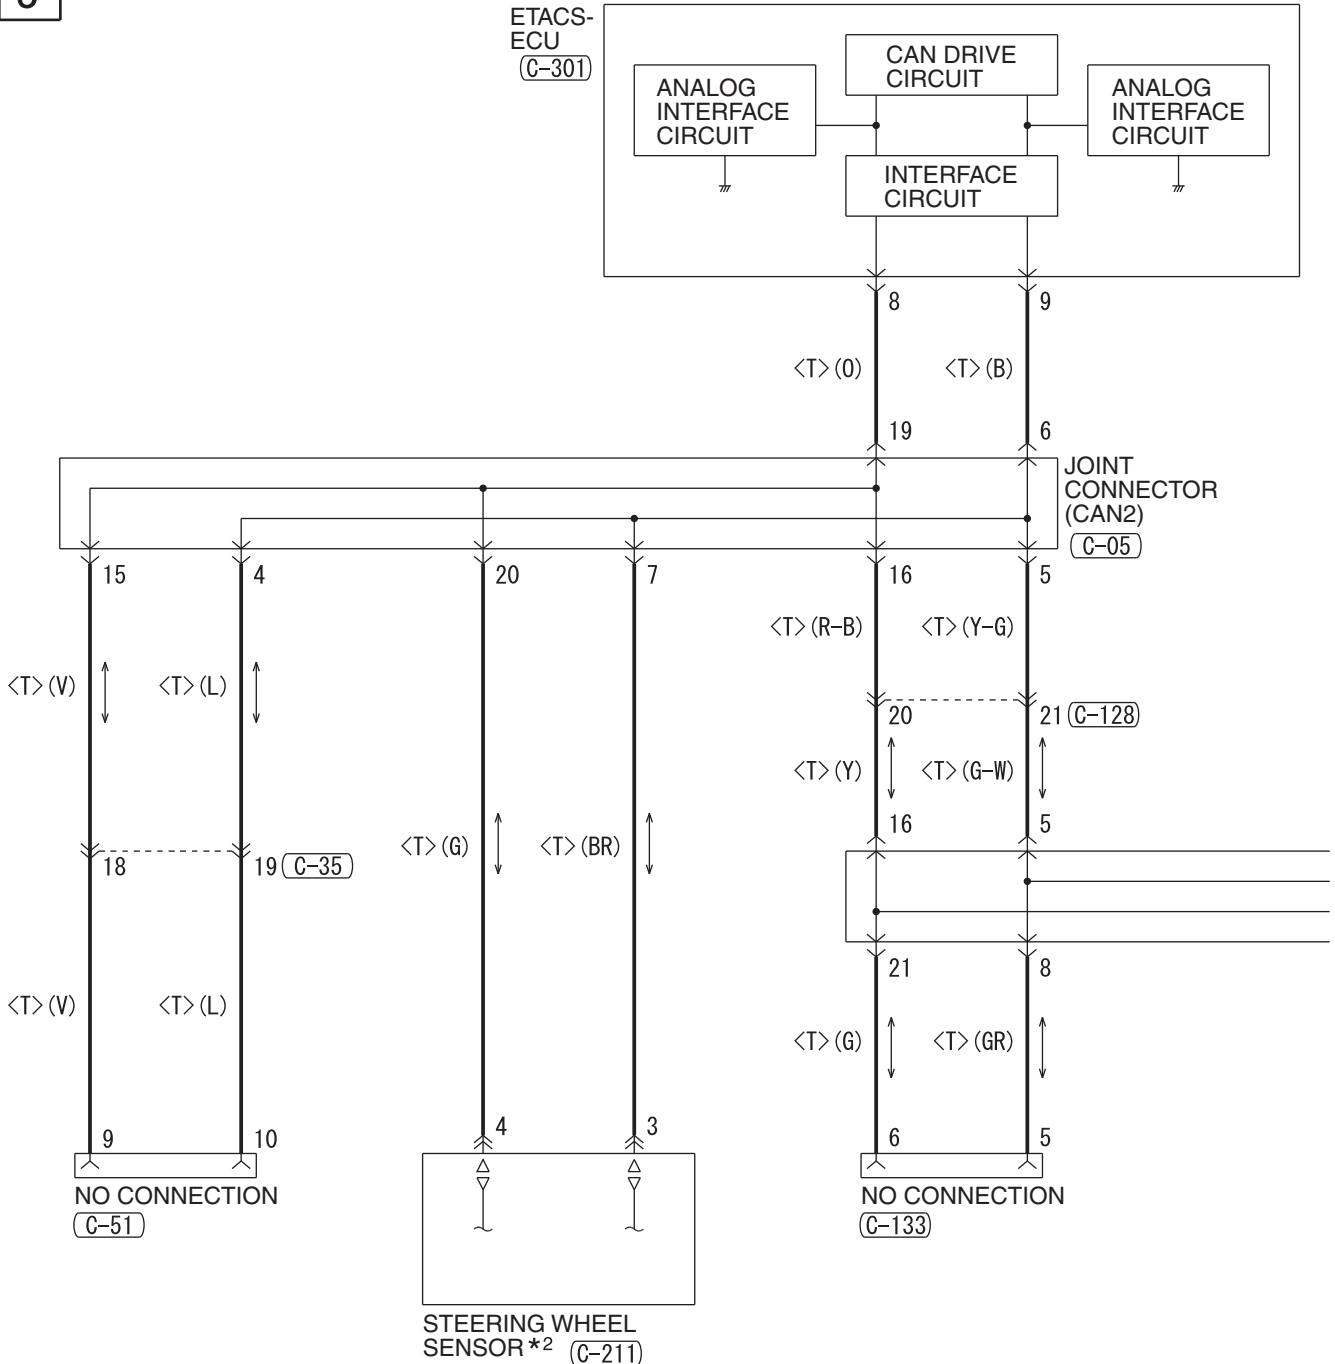

(C-05)

CONTROLLER AREA NETWORK (CAN) <NON-TURBO> (CONTINUED)

3

(A-51)

(B-109)