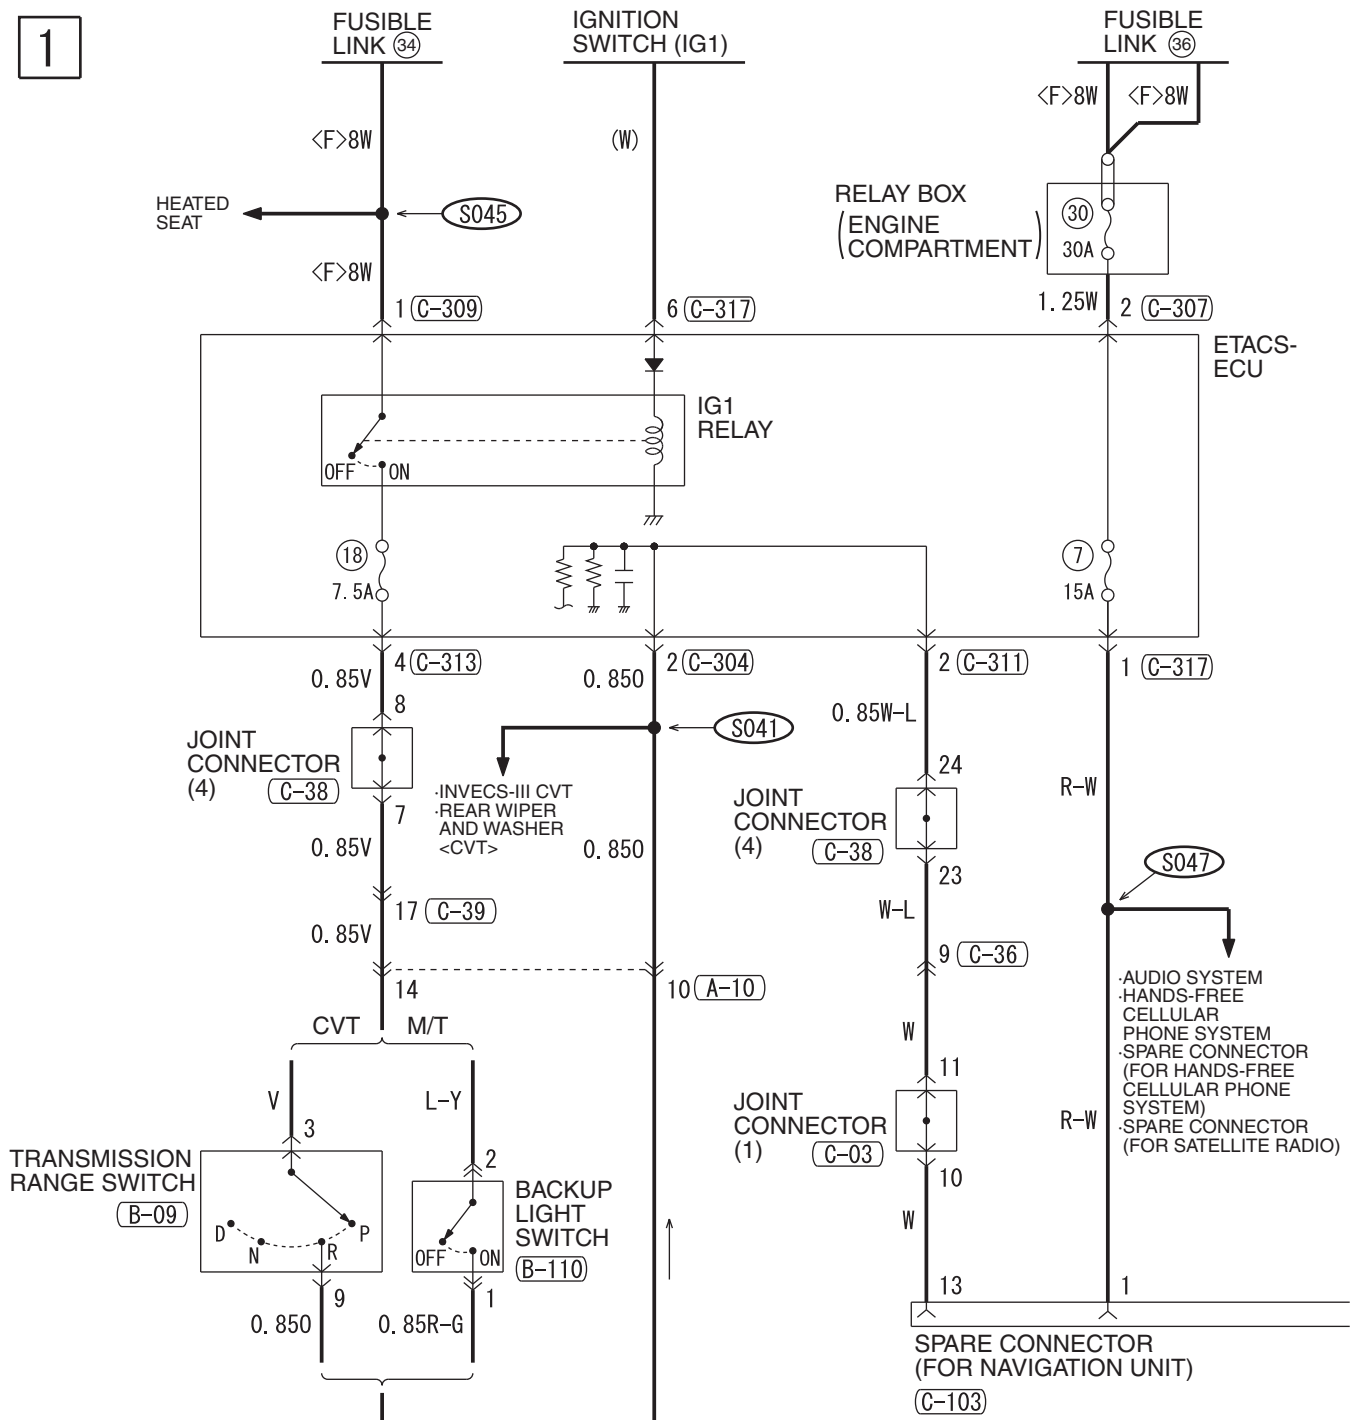

SPARE CONNECTOR (FOR NAVIGATION SYSTEM) <NON-TURBO>

M1901025000652

1

(A-10)

(B-09)

(B-110)

(C-03)

(C-36)

(C-309)

(C-311)

(C-313)

(C-317)

H9S14M06AA