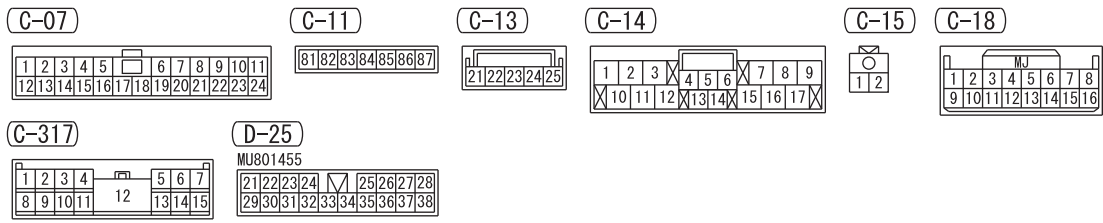

MITSUBISHI MULTI-COMMUNICATION SYSTEM (MMCS) <TURBO>

M1901007501591

HAS14M02AA