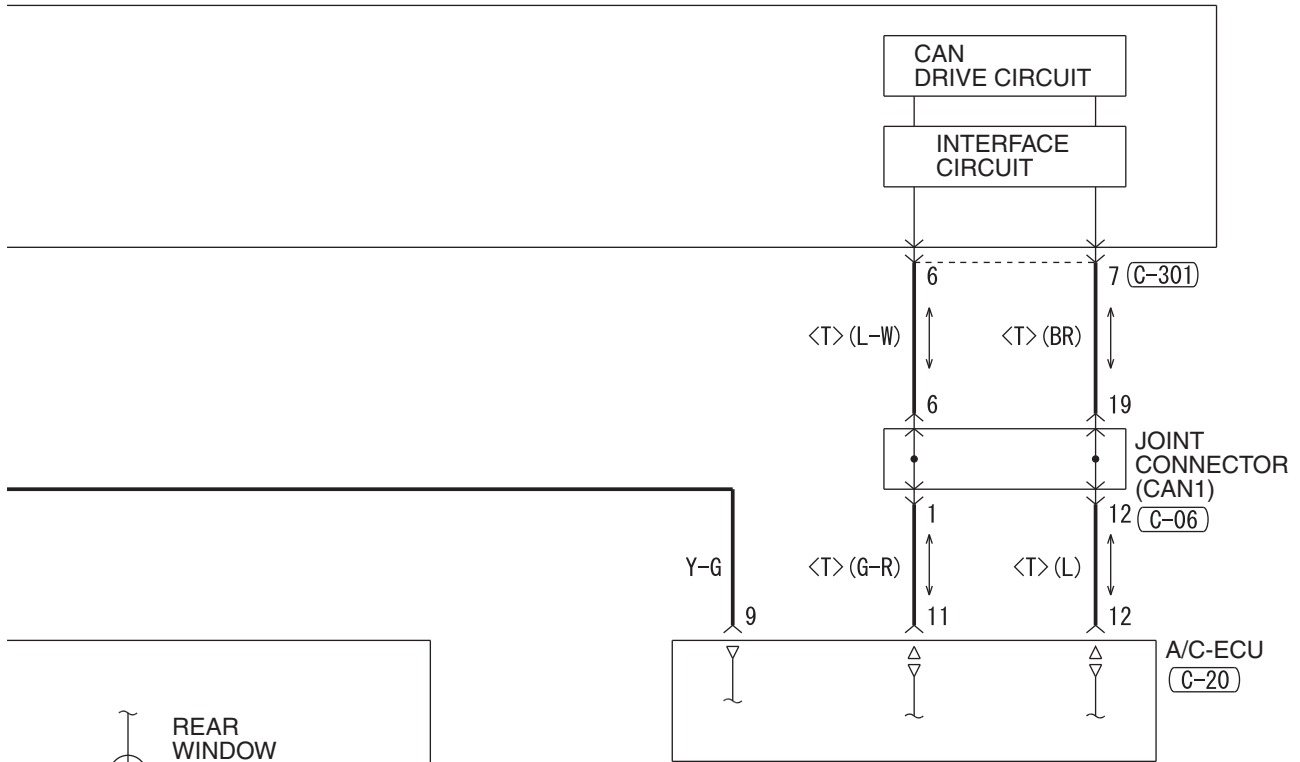

NOTE

- : -ABS AND ASC
- -ABS, ASC AND ACD
- -AIR CONDITIONING SYSTEM
- -BRAKE WARNING LIGHT, FUEL WARNING LIGHT AND OIL PRESSURE WARNING LIGHT
- -CENTRAL DOOR LOCKING SYSTEM
- -CHARGING SYSTEM
- -COOLING SYSTEM
- -CRUISE CONTROL SYSTEM
- -DAYTIME RUNNING LIGHT (DRL)
- -DOME LIGHT, LUGGAGE COMPARTMENT LIGHT AND IGNITION KEY HOLE ILLUMINATION LIGHT
- -DOOR AJAR WARNING TONE ALARM
- -FOG LIGHT
- -HANDS-FREE CELLULAR PHONE SYSTEM
- -HEADLIGHT
- -HEATED SEAT
- -IGNITION KEY REMINDER TONE ALARM
- -VEHICLES WITH KOS<
- -IMMOBILIZER SYSTEM
- -INVECS-III CVT
- -KEYLESS OPERATING SYSTEM (KOS)
- -METER AND GAUGE
- -MFI SYSTEM
- -REAR WIPER AND WASHER
- -SEAT BELT WARNING TONE ALARM
- -SHIFT LOCK MECHANISM
- -SUNROOF
- -SUPPLEMENTAL RESTRAINT SYSTEM (SRS)
- -TAILLIGHT, POSITION LIGHT, REAR SIDE MARKER LIGHT, LICENSE PLATE LIGHT AND LIGHTING MONITOR TONE ALARM
- -TC-SST
- -THEFT-ALARM SYSTEM
- -TIRE PRESSURE MONITORING SYSTEM (TPMS)
- -TURN-SIGNAL LIGHT AND HAZARD WARNING LIGHT
- -WINDSHIELD WIPER AND WASHER

(C-317)

1	2	3	4	5	6	7	
8	9	10	11	12	13	14	15

WIRE COLOR CODE

B : BLACK LG : LIGHT GREEN G : GREEN L : BLUE W : WHITE Y : YELLOW SB : SKY BLUE
BR : BROWN O : ORANGE GR : GRAY R : RED P : PINK V : VIOLET PU : PURPLE SI : SILVER

HAS13M05AB