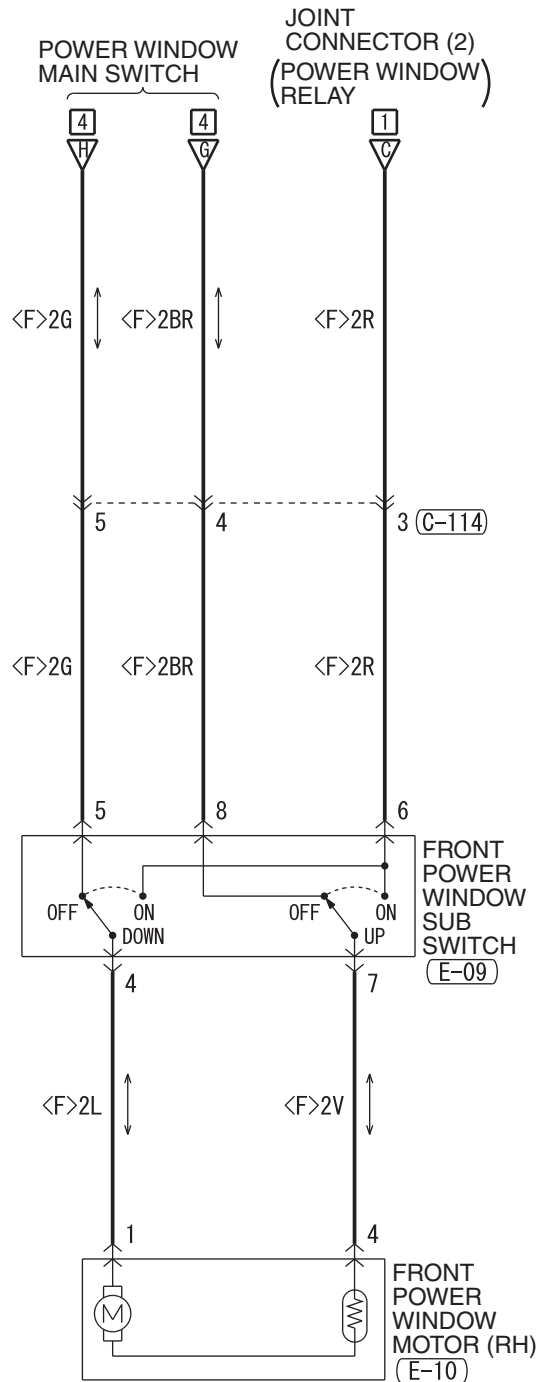

6

WIRE COLOR CODE
B : BLACK LG : LIGHT GREEN G : GREEN L : BLUE W : WHITE Y : YELLOW SB : SKY BLUE
BR : BROWN O : ORANGE GR : GRAY R : RED P : PINK V : VIOLET PU : PURPLE SI : SILVER

H9S11M00CB