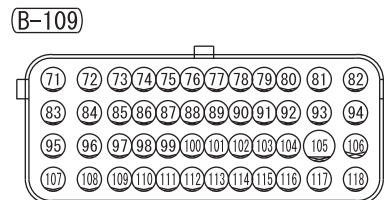

MFI SYSTEM <NON-TURBO> (CONTINUED)