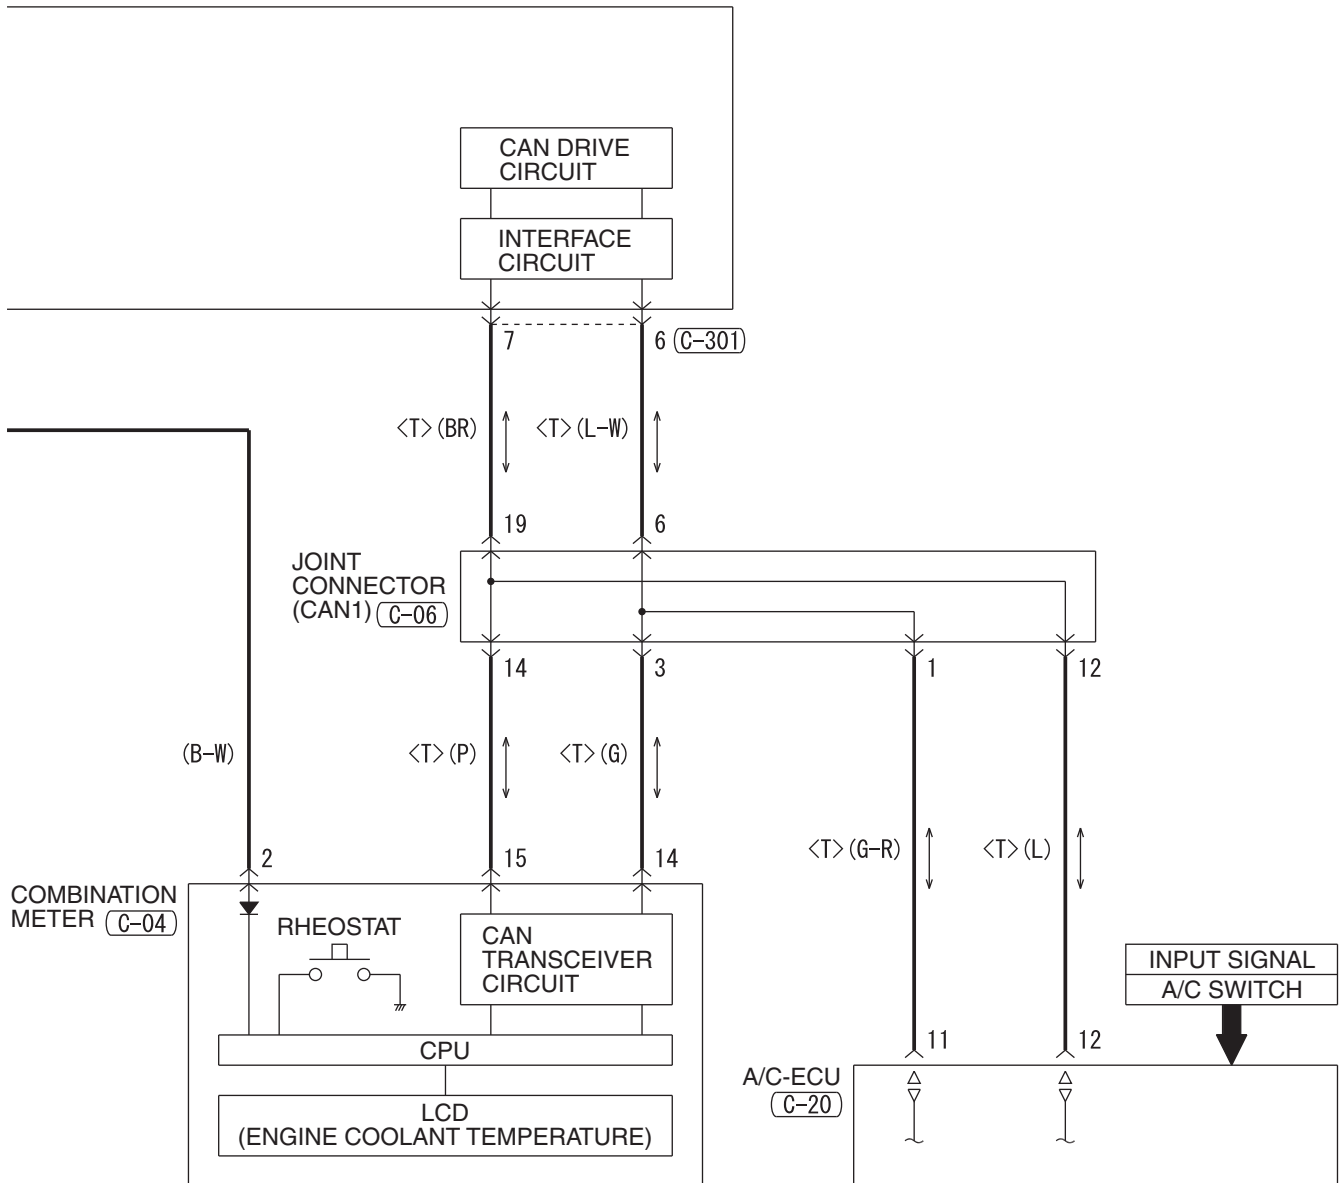

4

(C-309) (C-317)

WIRE COLOR CODE

B: BLACK LG: LIGHT GREEN G: GREEN L: BLUE W: WHITE Y: YELLOW SB: SKY BLUE
BR: BROWN O: ORANGE GR: GRAY R: RED P: PINK V: VIOLET PU: PURPLE SI: SILVER

HAS06M00BB

TSB Revision