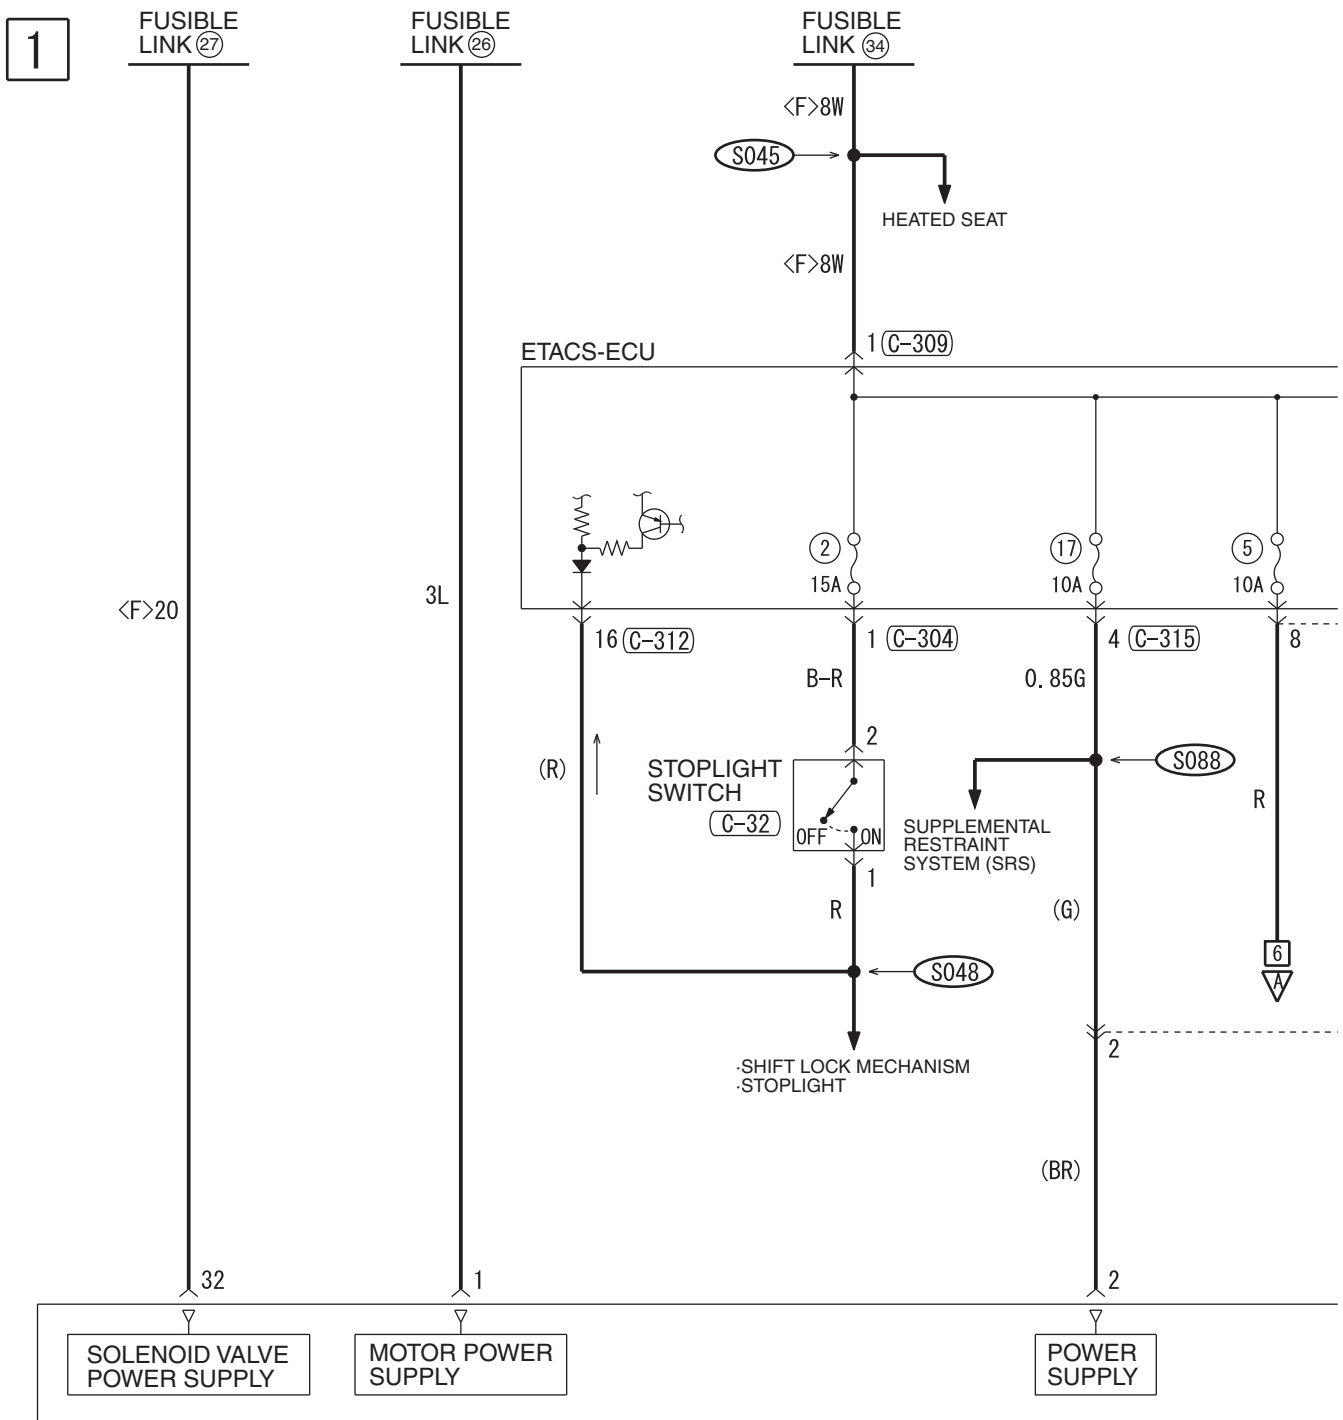

ANTI-LOCK BRAKING SYSTEM (ABS) AND ACTIVE STABILITY CONTROL SYSTEM (ASC) <NON-TURBO>

M1901021700983

(A-51)

(C-07)

(C-32)

(C-50)

(C-51)

H9S15M01AA