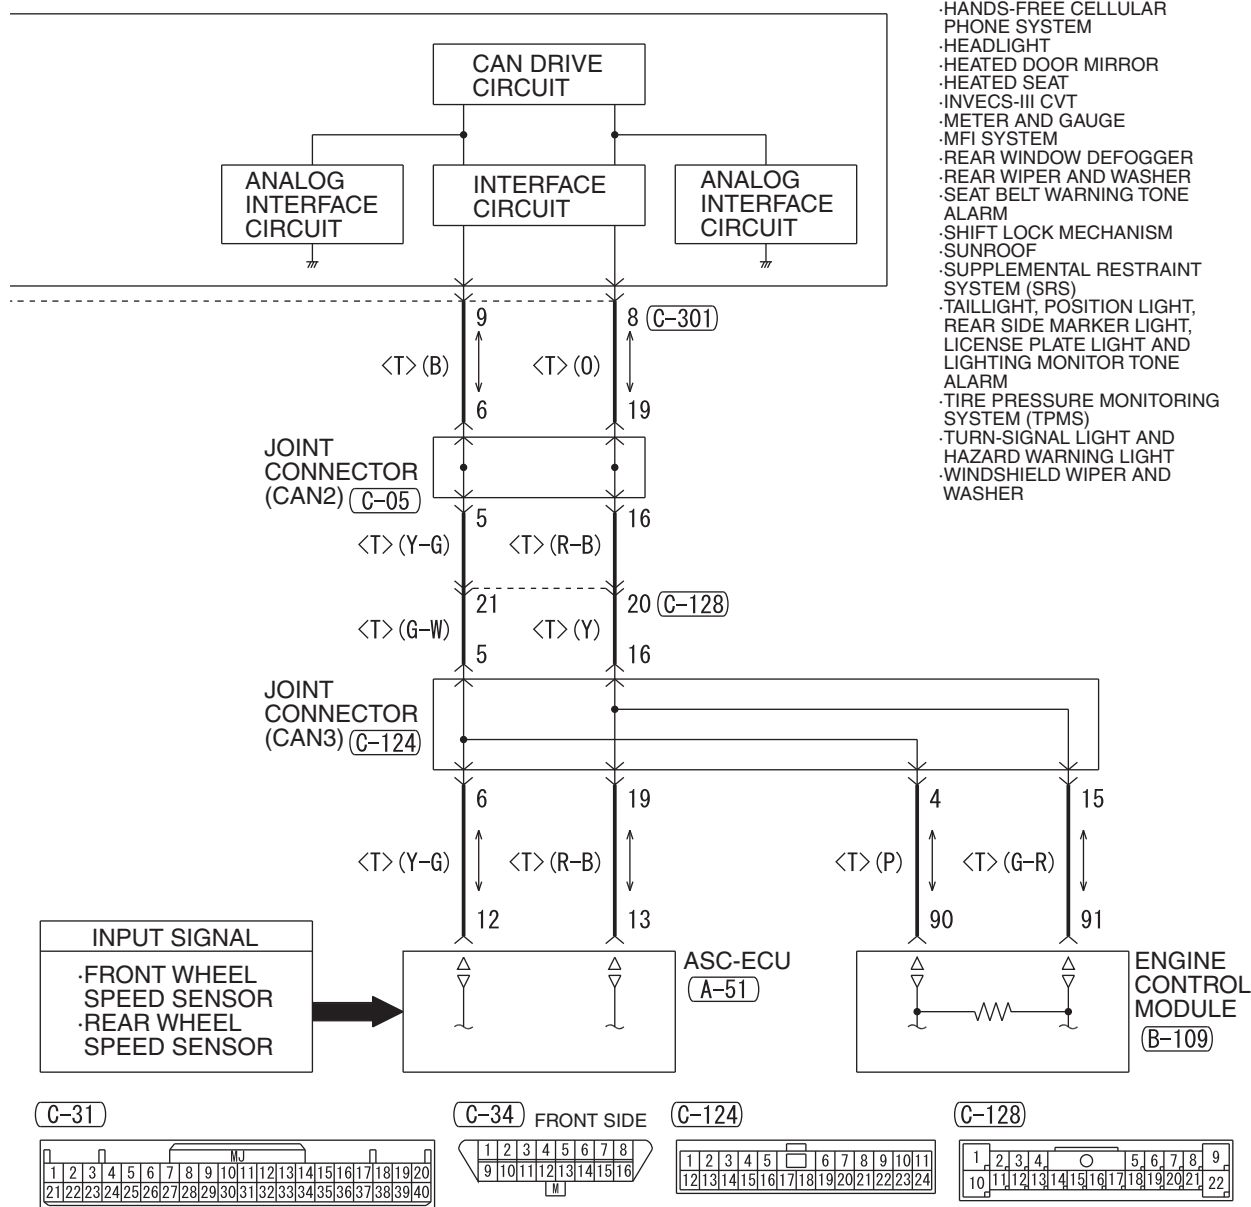

2

NOTE

1. ***1 :** ·AIR CONDITIONING SYSTEM
   ·DAYTIME RUNNING LIGHT (DRL)
   ·FOG LIGHT
   ·HEADLIGHT
   ·REAR WIPER AND WASHER
   ·TAILLIGHT, POSITION LIGHT,
   REAR SIDE MARKER LIGHT,
   LICENSE PLATE LIGHT AND
   LIGHTING MONITOR TONE ALARM
   ·TURN-SIGNAL LIGHT AND
   HAZARD WARNING LIGHT
   ·WINDSHIELD WIPER AND WASHER

1. ***2 :** ·ABS AND ASC
   ·AIR CONDITIONING SYSTEM
   ·BRAKE WARNING LIGHT,
   FUEL WARNING LIGHT AND
   OIL PRESSURE WARNING
   LIGHT
   ·CHARGING SYSTEM
   ·COOLING SYSTEM
   ·CRUISE CONTROL SYSTEM
   ·DAYTIME RUNNING LIGHT
   (DRL)
   ·DOOR AJAR WARNING
   TONE ALARM
   ·FOG LIGHT
   ·HANDS-FREE CELLULAR
   PHONE SYSTEM
   ·HEADLIGHT
   ·HEATED DOOR MIRROR
   ·HEATED SEAT
   ·INVECS-III CVT
   ·METER AND GAUGE
   ·MFI SYSTEM
   ·REAR WINDOW DEFOGGER
   ·REAR WIPER AND WASHER
   ·SEAT BELT WARNING TONE
   ALARM
   ·SHIFT LOCK MECHANISM
   ·SUNROOF
   ·SUPPLEMENTAL RESTRAINT
   SYSTEM (SRS)
   ·TAILLIGHT, POSITION LIGHT,
   REAR SIDE MARKER LIGHT,
   LICENSE PLATE LIGHT AND
   LIGHTING MONITOR TONE
   ALARM
   ·TIRE PRESSURE MONITORING
   SYSTEM (TPMS)
   ·TURN-SIGNAL LIGHT AND
   HAZARD WARNING LIGHT
   ·WINDSHIELD WIPER AND
   WASHER

WIRE COLOR CODE
B: BLACK LG: LIGHT GREEN G: GREEN L: BLUE W: WHITE Y: YELLOW SB: SKY BLUE
BR: BROWN O: ORANGE GR: GRAY R: RED P: PINK V: VIOLET PU: PURPLE SI: SILVER