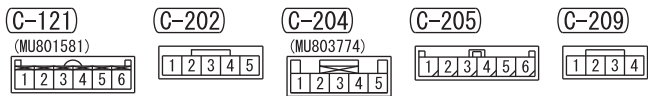

14

WIRE COLOR CODE
B: BLACK LG: LIGHT GREEN G: GREEN L: BLUE W: WHITE Y: YELLOW SB: SKY BLUE
BR: BROWN O: ORANGE GR: GRAY R: RED P: PINK V: VIOLET PU: PURPLE SI: SILVER

HAS14M01GB