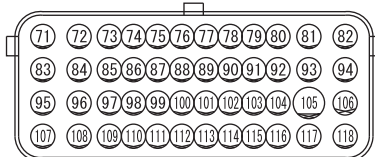

STARTING SYSTEM <M/T>