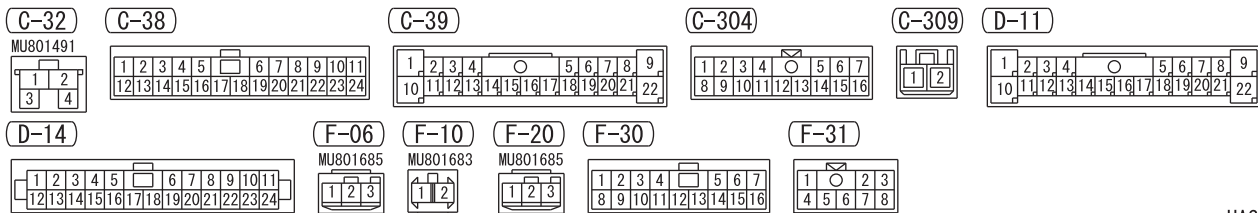

STOPLIGHT

1

- ·ABS AND ASC
- ·ABS, ASC AND ACD
- ·CRUISE CONTROL SYSTEM
- ·INVECS-III CVT
- ·MFI SYSTEM
- ·SHIFT LOCK MECHANISM
- ·TC-SST