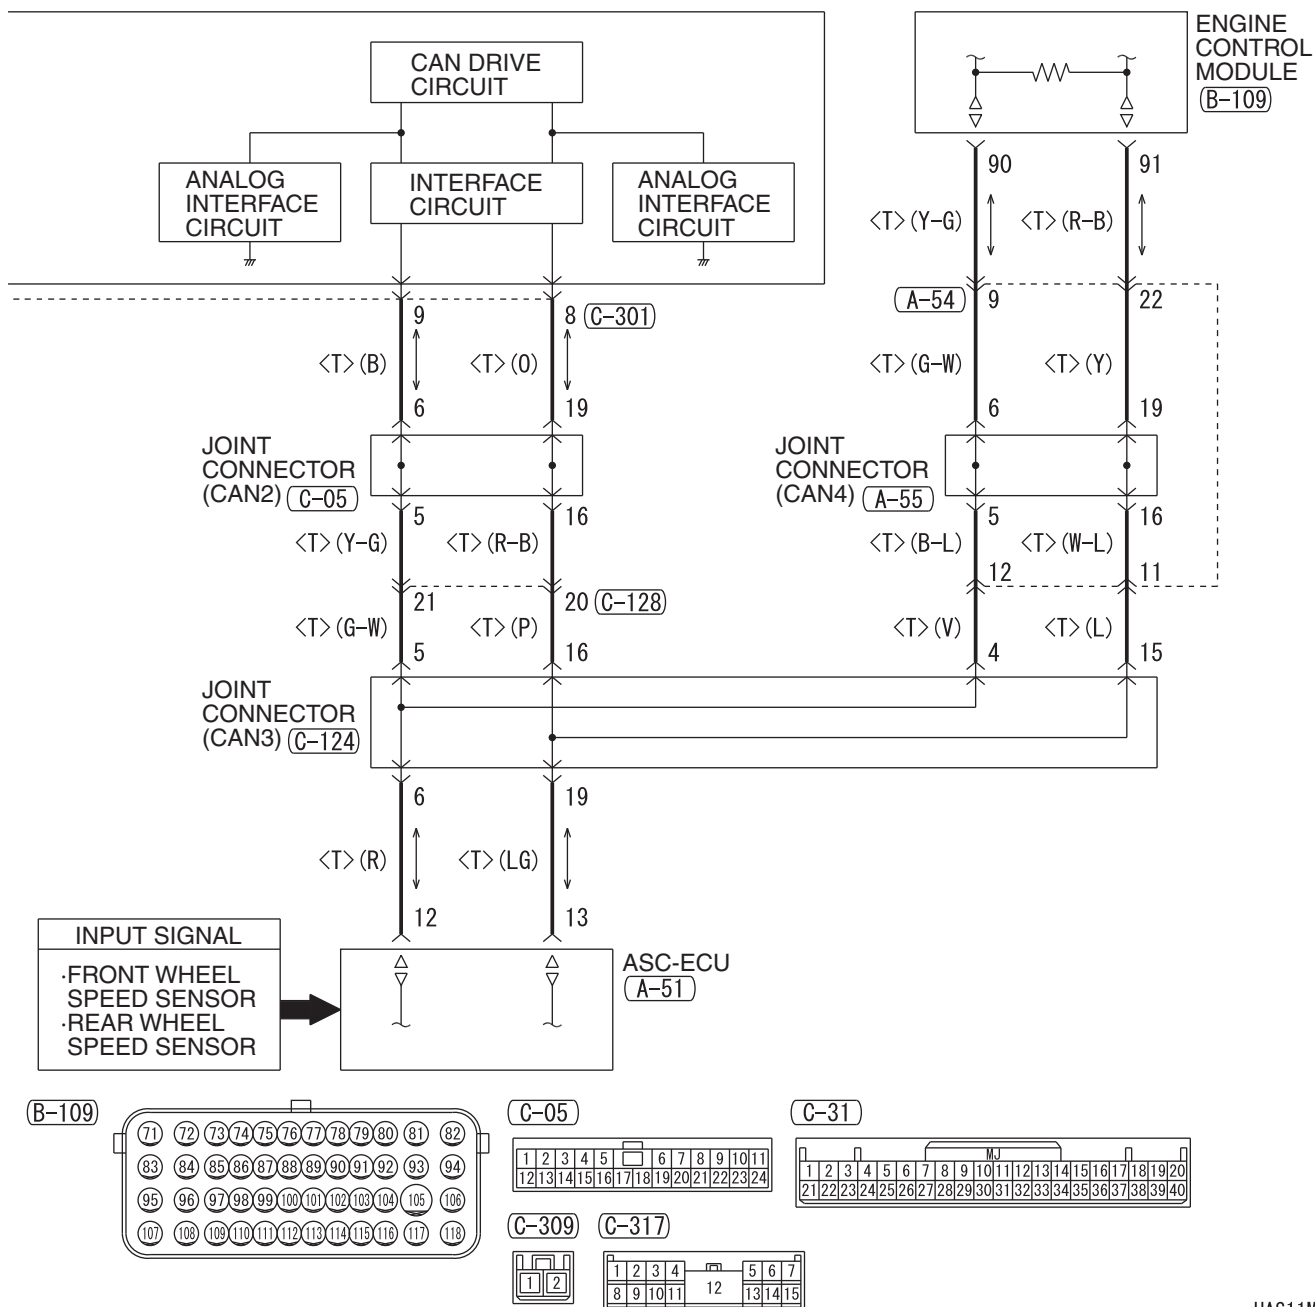

NOTE

*1 : ·AIR CONDITIONING SYSTEM
·DAYTIME RUNNING LIGHT (DRL)
·FOG LIGHT
·HEADLIGHT
·REAR WIPER AND WASHER
·TAILLIGHT, POSITION LIGHT, REAR SIDE MARKER LIGHT, LICENSE PLATE LIGHT AND LIGHTING MONITOR TONE ALARM
·TURN-SIGNAL LIGHT AND HAZARD WARNING LIGHT
·WINDSHIELD WIPER AND WASHER

*2 : ·ABS, ASC AND ACD
·AIR CONDITIONING SYSTEM
·BRAKE WARNING LIGHT, FUEL WARNING LIGHT AND OIL PRESSURE WARNING LIGHT
·CHARGING SYSTEM
·COOLING SYSTEM
·CRUISE CONTROL SYSTEM
·DAYTIME RUNNING LIGHT (DRL)
·DOOR AJAR WARNING TONE ALARM
·FOG LIGHT
·HANDS-FREE CELLULAR PHONE SYSTEM

·HEADLIGHT
·HEATED DOOR MIRROR
·HEATED SEAT
·METER AND GAUGE
·MFI SYSTEM
·REAR WINDOW DEFOGGER
·REAR WIPER AND WASHER
·SEAT BELT WARNING TONE ALARM
·SHIFT LOCK MECHANISM
·SUNROOF
·SUPPLEMENTAL RESTRAINT SYSTEM (SRS)

·TAILLIGHT, POSITION LIGHT, REAR SIDE MARKER LIGHT, LICENSE PLATE LIGHT AND LIGHTING MONITOR TONE ALARM
·TC-SST
·TIRE PRESSURE MONITORING SYSTEM (TPMS)
·TURN-SIGNAL LIGHT AND HAZARD WARNING LIGHT
·WINDSHIELD WIPER AND WASHER