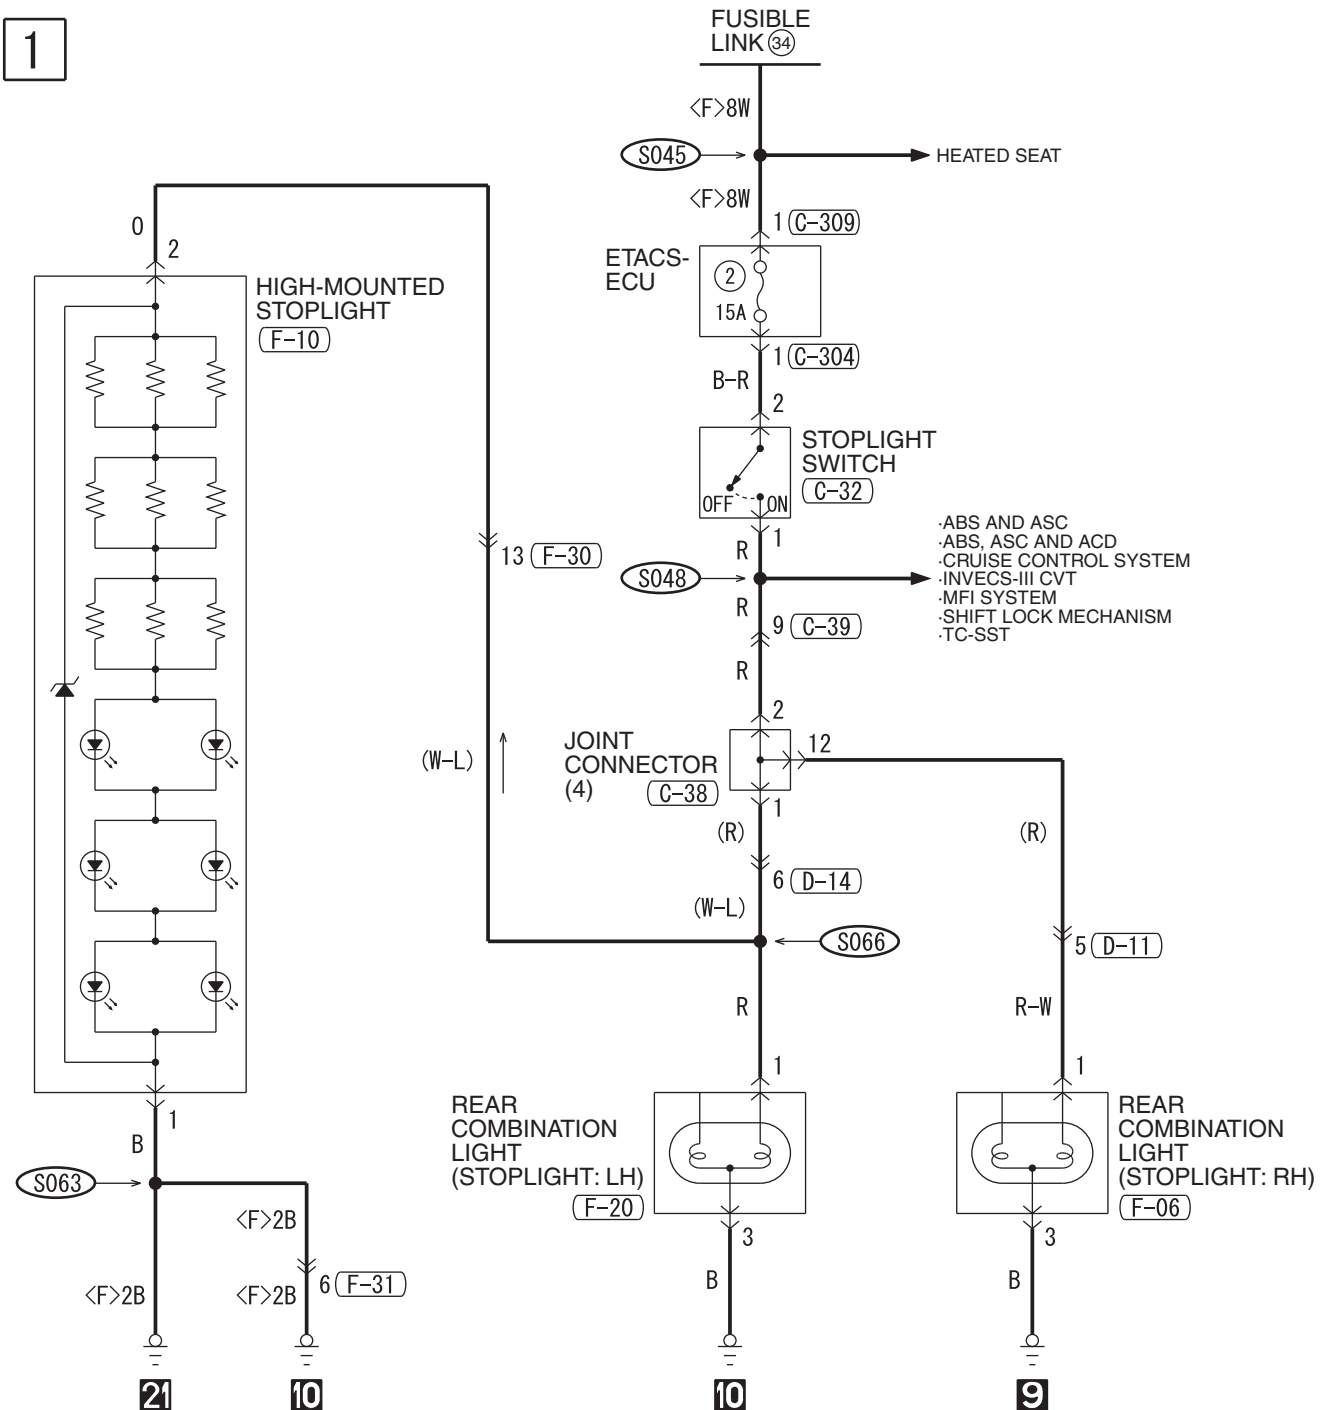

STOPLIGHT

1

- ·ABS AND ASC
- ·ABS, ASC AND ACD
- ·CRUISE CONTROL SYSTEM
- ·INVECS-III CVT
- ·MFI SYSTEM
- ·SHIFT LOCK MECHANISM
- ·TC-SST