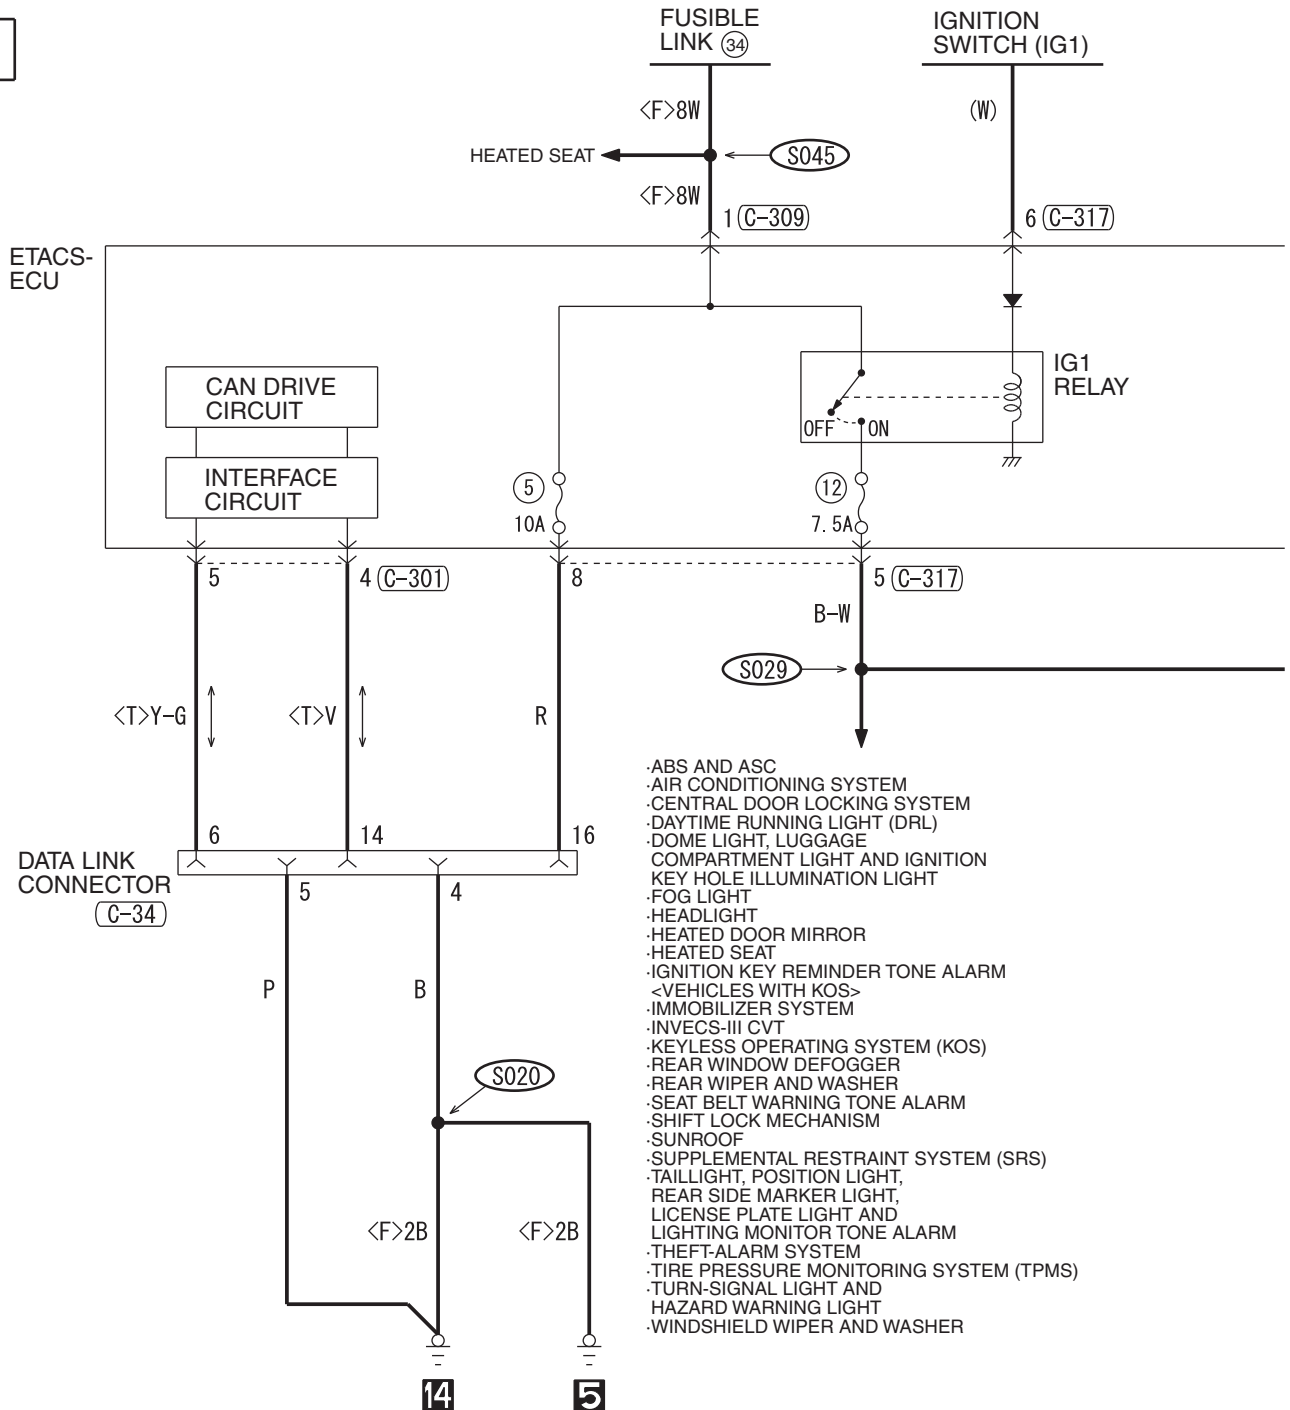

COOLING SYSTEM <NON-TURBO> (CONTINUED)

3

- ·ABS AND ASC
- ·AIR CONDITIONING SYSTEM
- ·CENTRAL DOOR LOCKING SYSTEM
- ·DAYTIME RUNNING LIGHT (DRL)
- ·DOME LIGHT, LUGGAGE COMPARTMENT LIGHT AND IGNITION KEY HOLE ILLUMINATION LIGHT
- ·FOG LIGHT
- ·HEADLIGHT
- ·HEATED DOOR MIRROR
- ·HEATED SEAT
- ·IGNITION KEY REMINDER TONE ALARM
- ·<VEHICLES WITH KOS>
- ·IMMOBILIZER SYSTEM
- ·INVECS-III CVT
- ·KEYLESS OPERATING SYSTEM (KOS)
- ·REAR WINDOW DEFOGGER
- ·REAR WIPER AND WASHER
- ·SEAT BELT WARNING TONE ALARM
- ·SHIFT LOCK MECHANISM
- ·SUNROOF
- ·SUPPLEMENTAL RESTRAINT SYSTEM (SRS)
- ·TAILLIGHT, POSITION LIGHT, REAR SIDE MARKER LIGHT, LICENSE PLATE LIGHT AND LIGHTING MONITOR TONE ALARM
- ·THEFT-ALARM SYSTEM
- ·TIRE PRESSURE MONITORING SYSTEM (TPMS)
- ·TURN-SIGNAL LIGHT AND HAZARD WARNING LIGHT
- ·WINDSHIELD WIPER AND WASHER