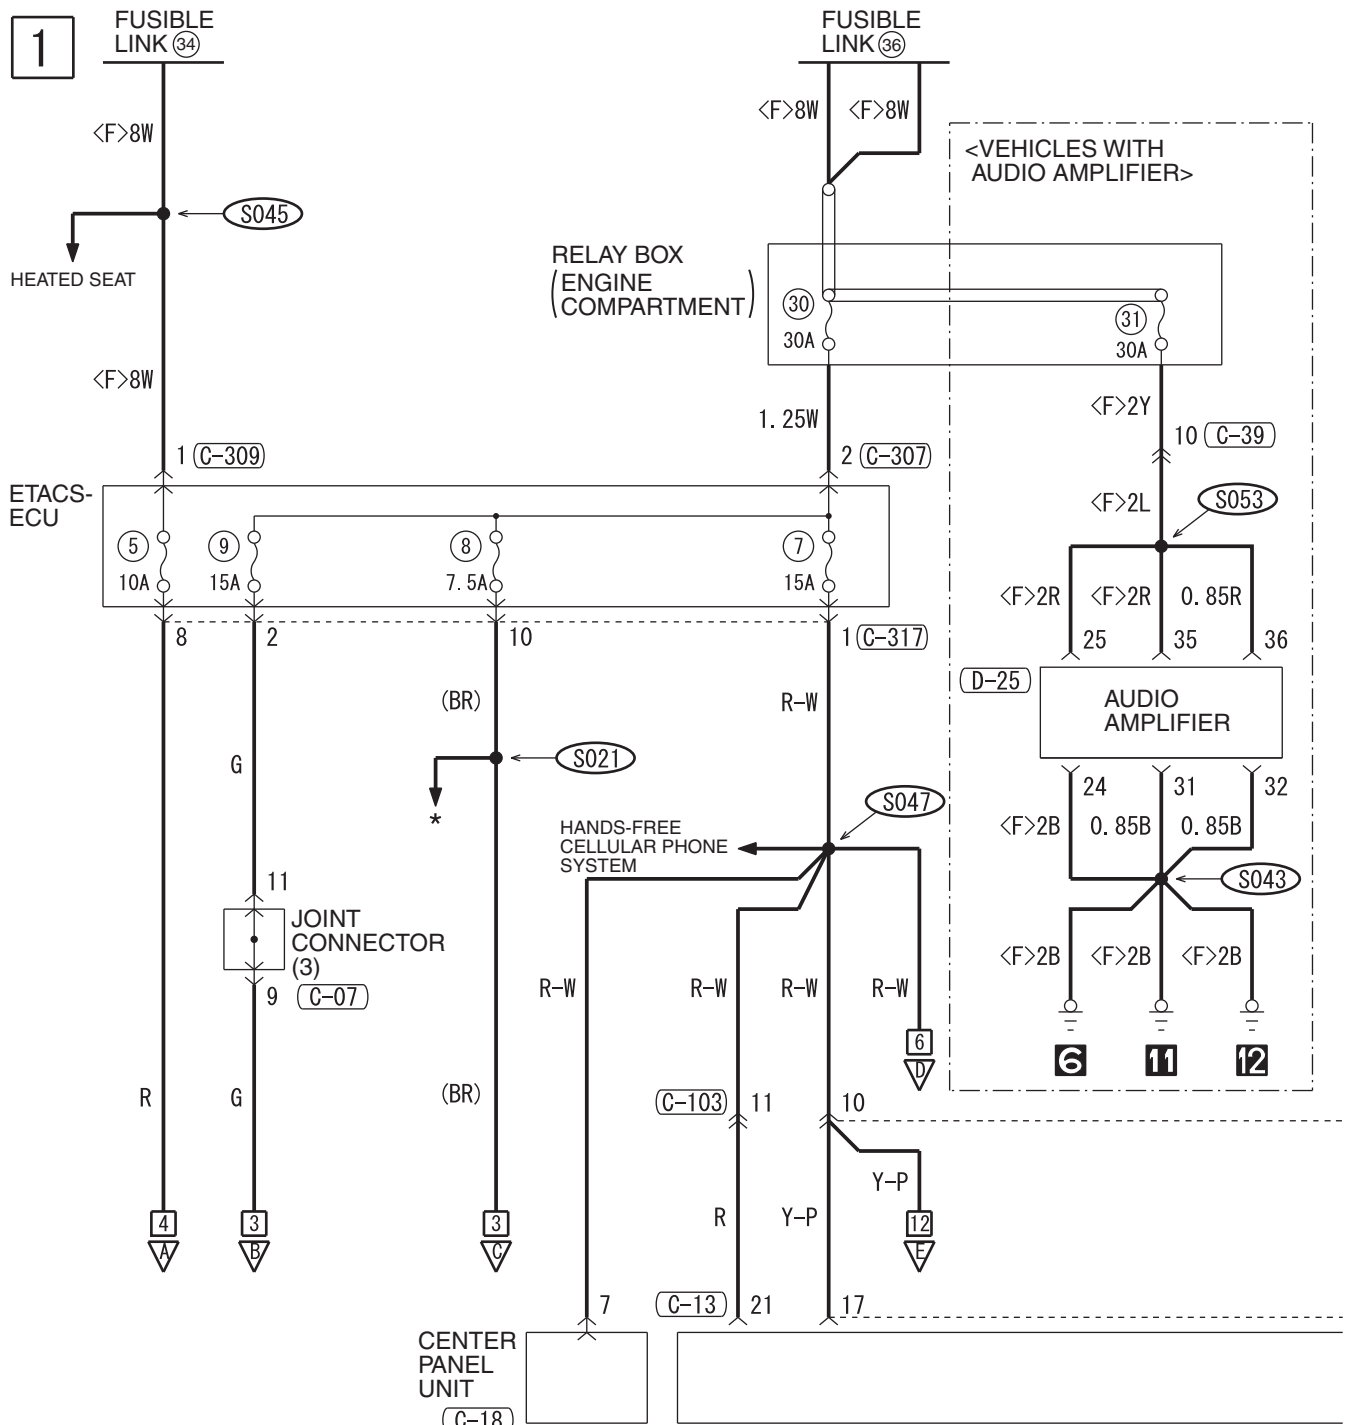

MITSUBISHI MULTI-COMMUNICATION SYSTEM (MMCS) <TURBO>

M1901007501591

HAS14M02AA