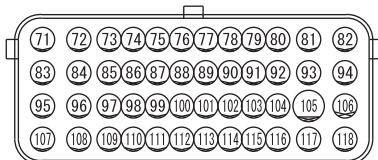

(C-304)

(C-307)

MU801325

(C-314)

MU801323

(C-315)

MU801890

(C-317)

WIRE COLOR CODE
B: BLACK LG: LIGHT GREEN G: GREEN L: BLUE W: WHITE
Y: YELLOW SB: SKY BLUE BR: BROWN O: ORANGE GR: GRAY
R: RED P: PINK V: VIOLET PU: PURPLE SI: SILVER

H9S05M01AB

TSB Revision