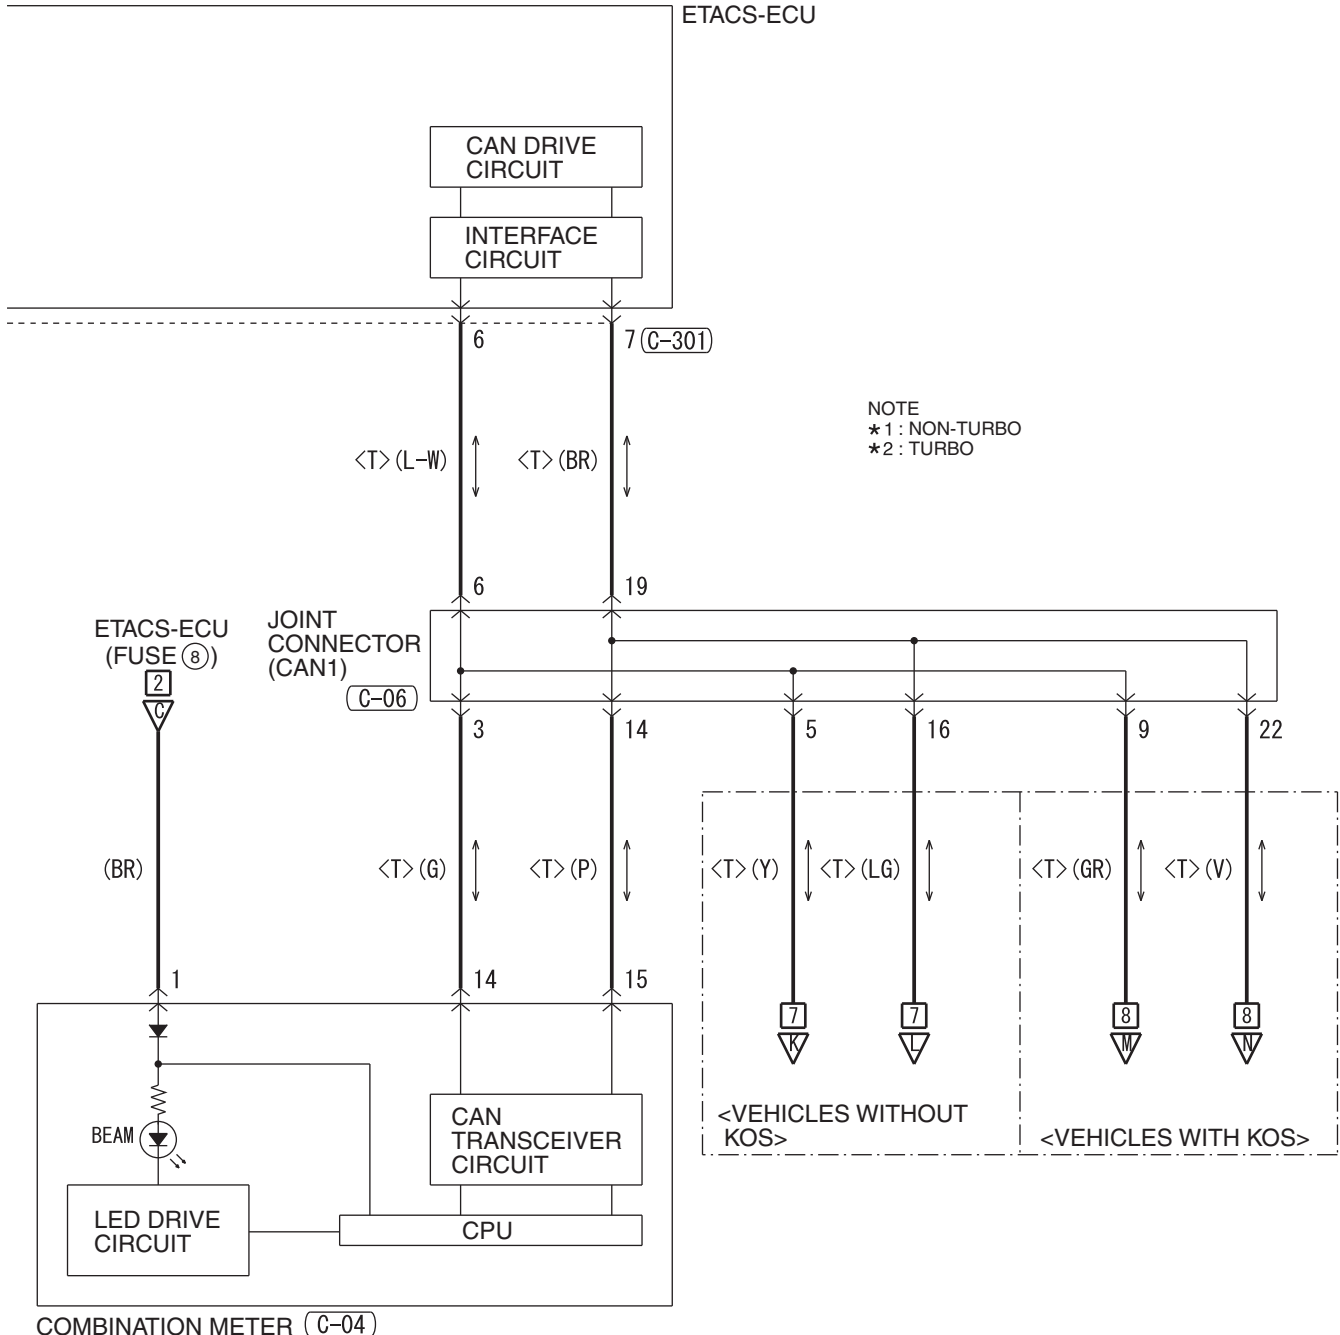

6

(C-34) FRONT SIDE

(C-124)

(C-128)

(C-301)

(C-317)

WIRE COLOR CODE

B: BLACK LG: LIGHT GREEN G: GREEN L: BLUE W: WHITE Y: YELLOW SB: SKY BLUE
BR: BROWN O: ORANGE GR: GRAY R: RED P: PINK V: VIOLET PU: PURPLE SI: SILVER

HAS08M00CB

TSB Revision