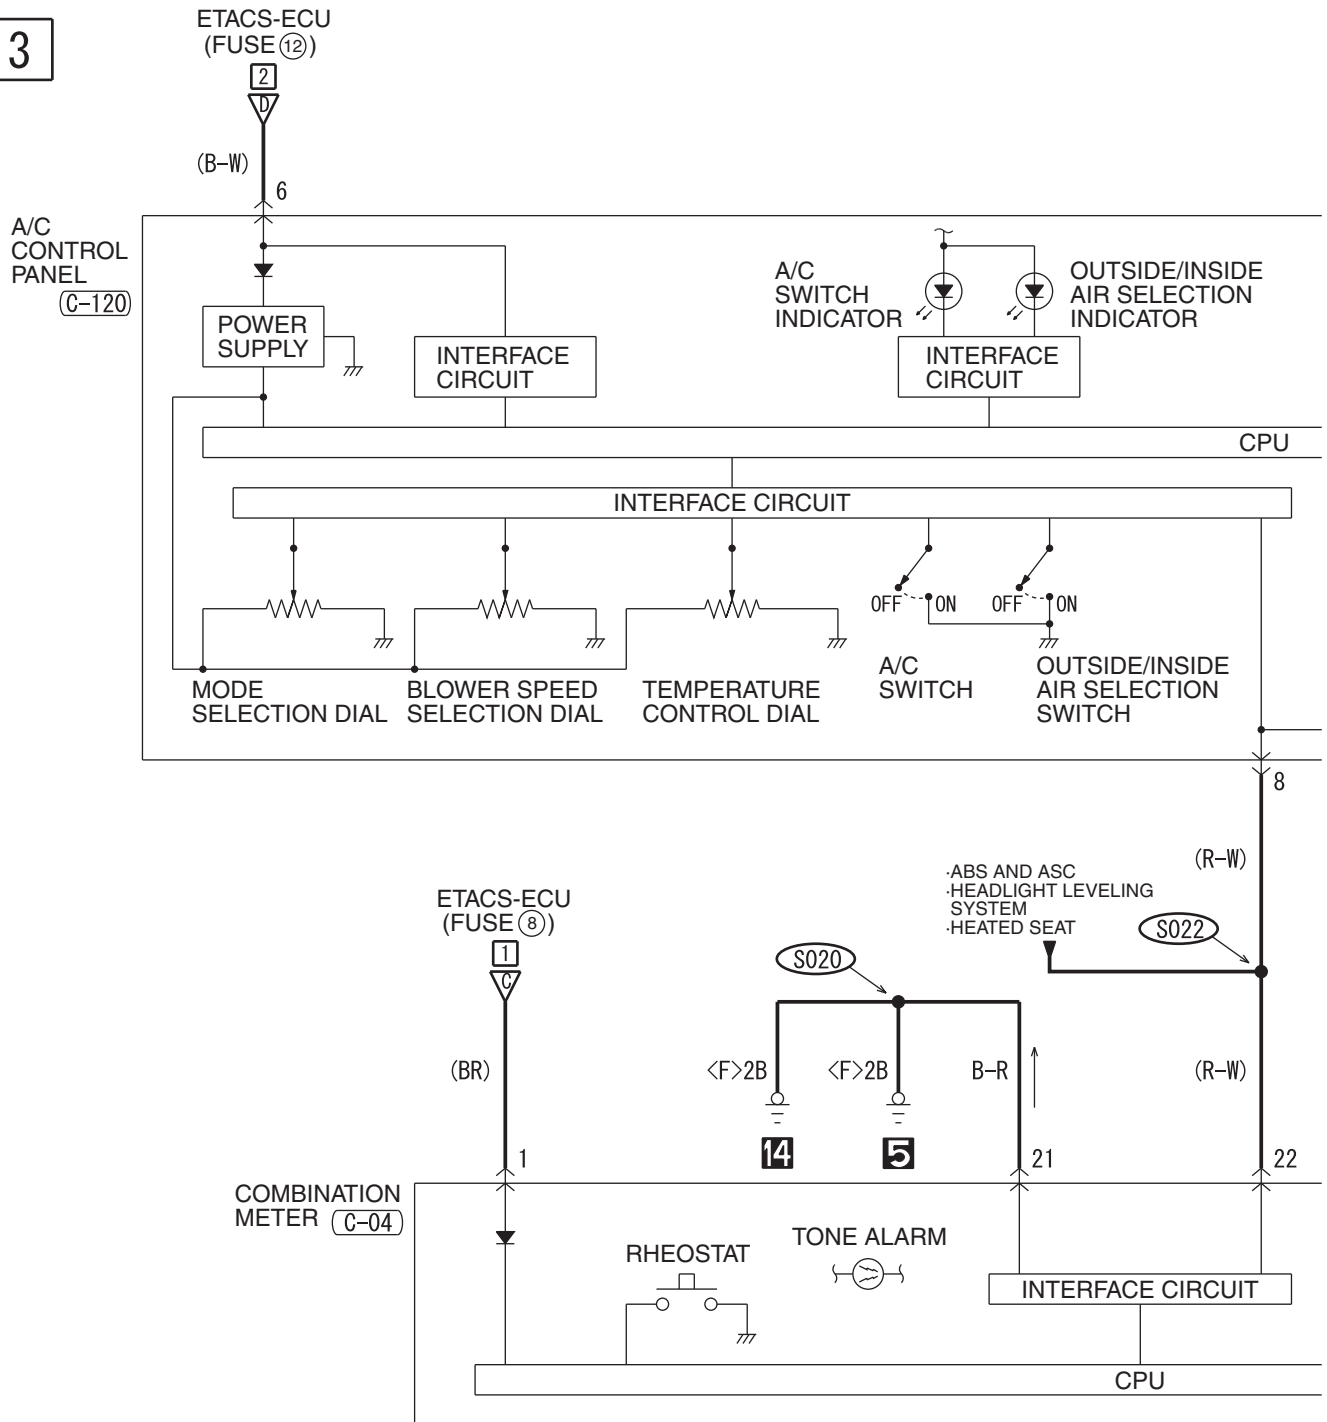

AIR CONDITIONING SYSTEM <TURBO> (CONTINUED)

3

(C-04)

(C-120)