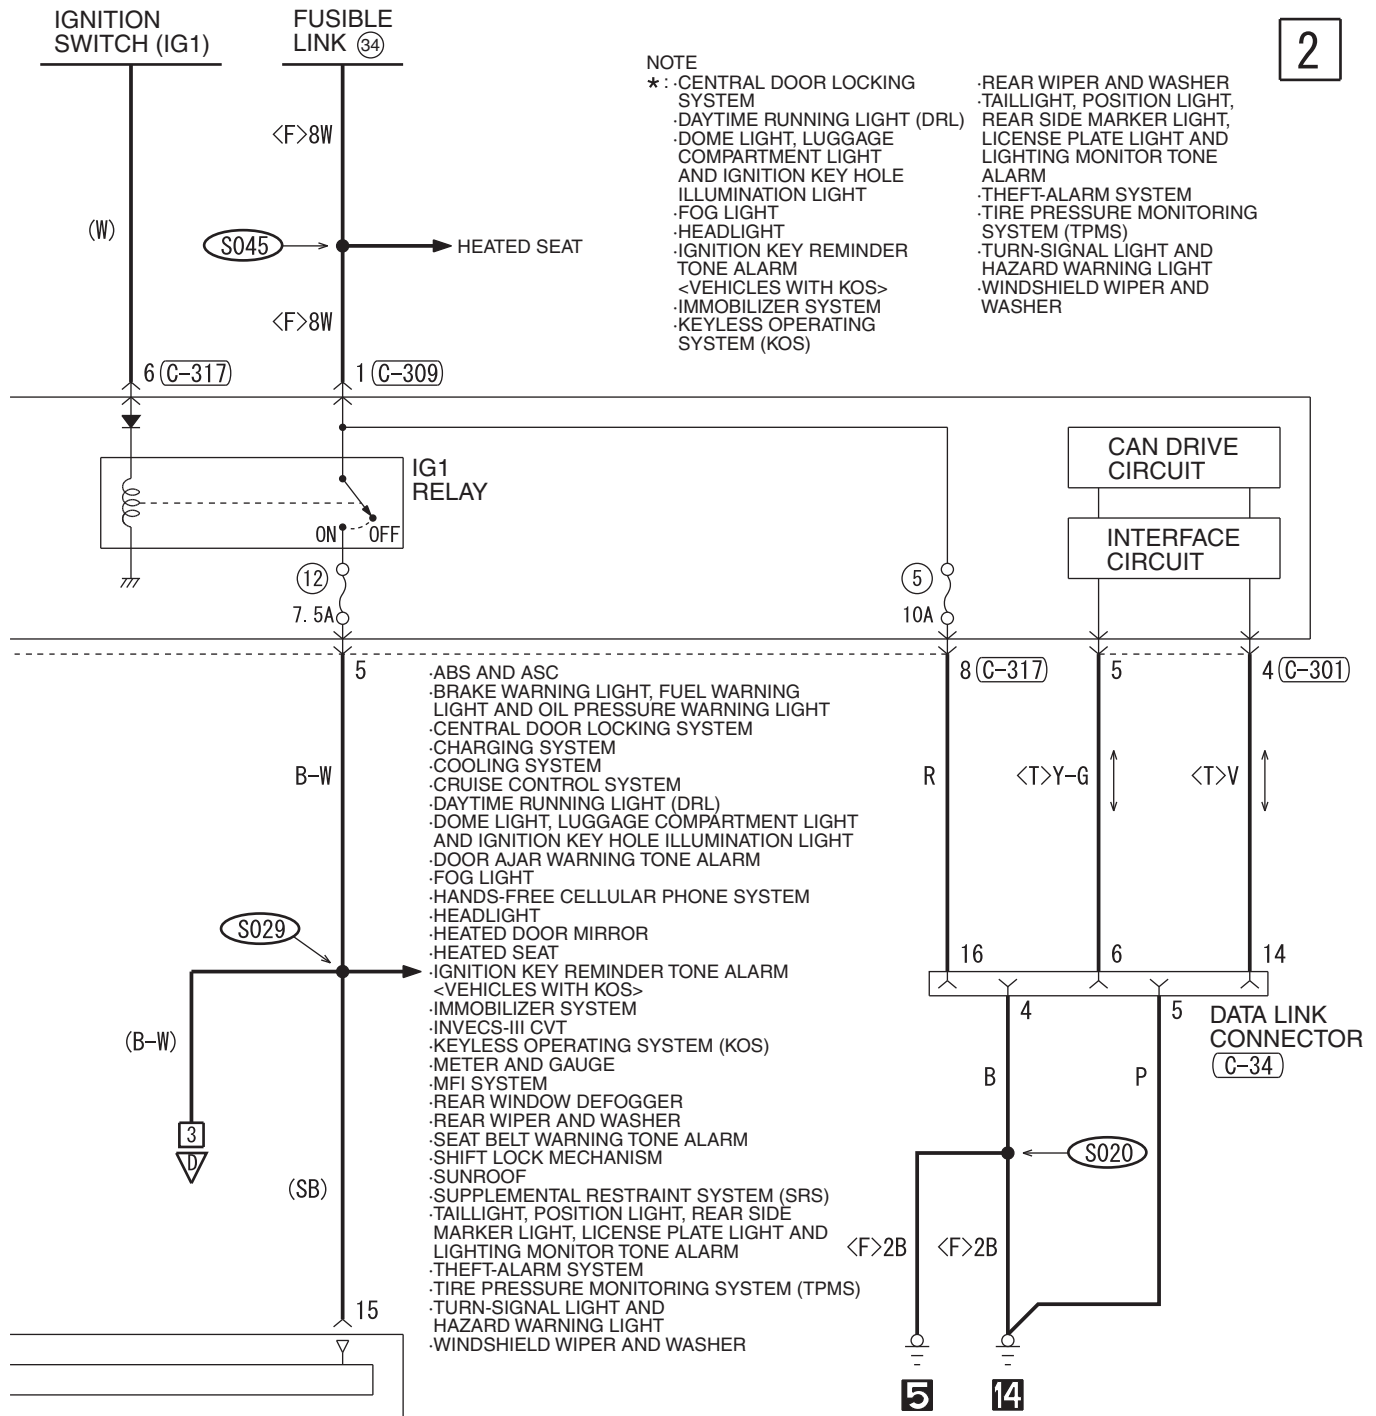

2

1. NOTE
2. *: CENTRAL DOOR LOCKING SYSTEM
   - .DAYTIME RUNNING LIGHT (DRL)
   - .DOME LIGHT, LUGGAGE COMPARTMENT LIGHT AND IGNITION KEY HOLE ILLUMINATION LIGHT
   - .FOG LIGHT
   - .HEADLIGHT
   - .IGNITION KEY REMINDER TONE ALARM <VEHICLES WITH KOS>
   - .IMMOBILIZER SYSTEM
   - .KEYLESS OPERATING SYSTEM (KOS)
   - .REAR WIPER AND WASHER
   - .TAILLIGHT, POSITION LIGHT, REAR SIDE MARKER LIGHT, LICENSE PLATE LIGHT AND LIGHTING MONITOR TONE ALARM
   - .THEFT-ALARM SYSTEM
   - .TIRE PRESSURE MONITORING SYSTEM (TPMS)
   - .TURN-SIGNAL LIGHT AND HAZARD WARNING LIGHT
   - .WINDSHIELD WIPER AND WASHER