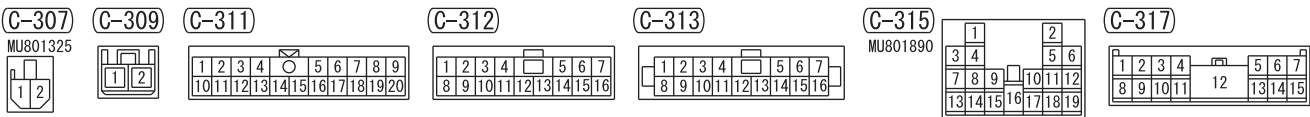

WIRE COLOR CODE
B: BLACK LG: LIGHT GREEN G: GREEN L: BLUE W: WHITE Y: YELLOW SB: SKY BLUE
BR: BROWN O: ORANGE GR: GRAY R: RED P: PINK V: VIOLET PU: PURPLE SI: SILVER