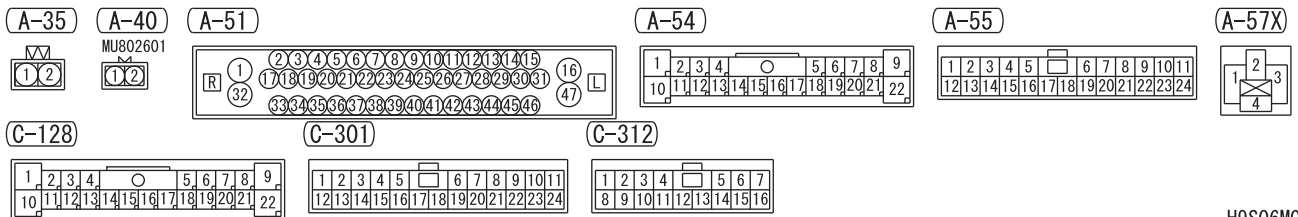

COOLING SYSTEM <TURBO>

M1901001003679

H9S06M01AA