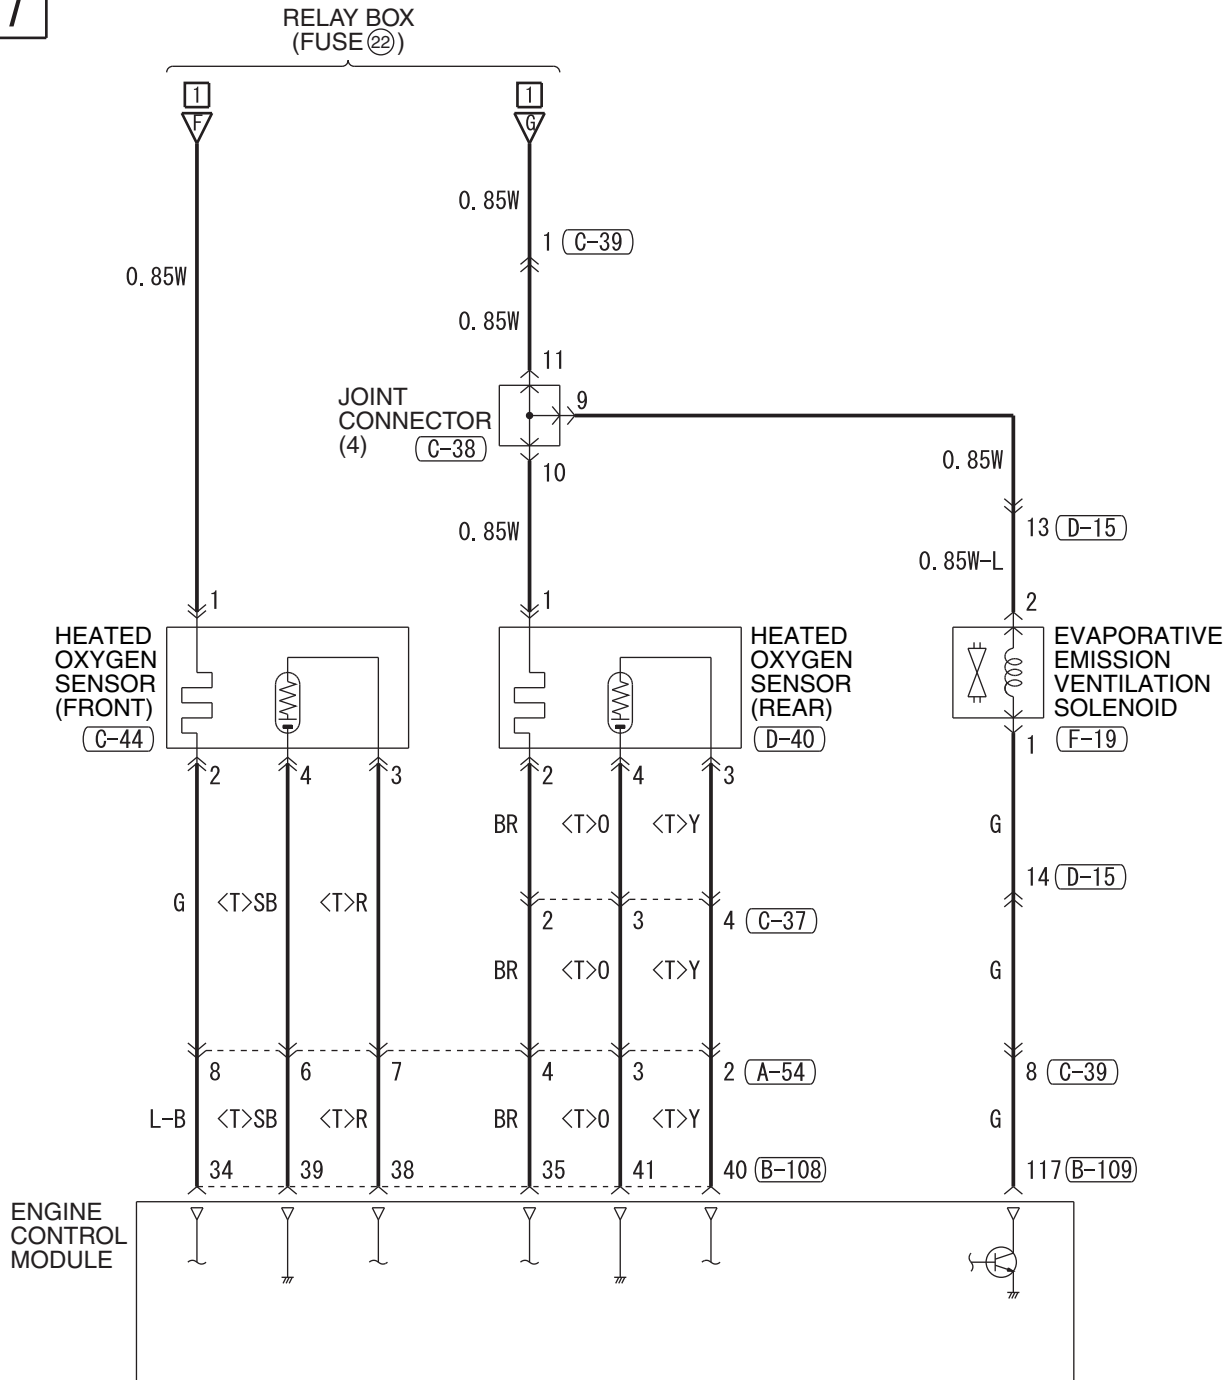

(B-108)

(B-109)

(C-32)

MFI SYSTEM <TURBO> (CONTINUED)

7

(A-54)