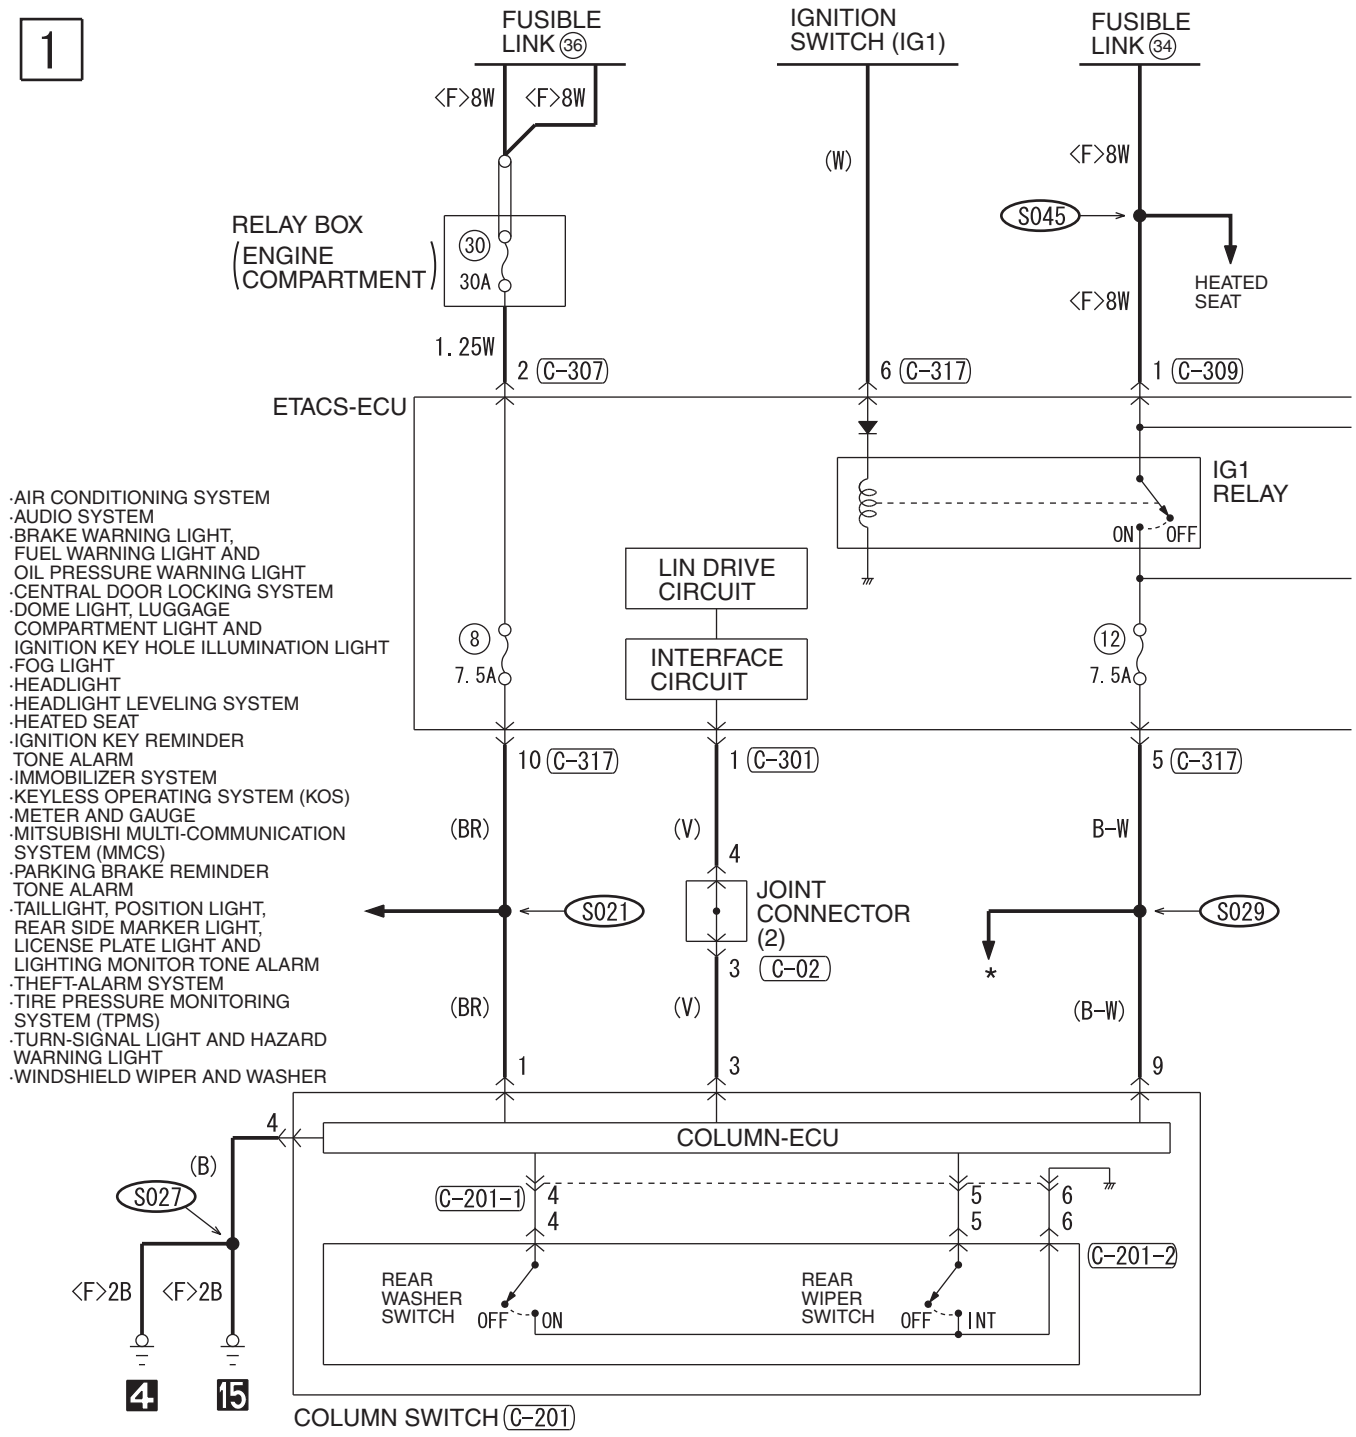

REAR WIPER AND WASHER <M/T>

1

- ·AIR CONDITIONING SYSTEM
- ·AUDIO SYSTEM
- ·BRAKE WARNING LIGHT, FUEL WARNING LIGHT AND OIL PRESSURE WARNING LIGHT
- ·CENTRAL DOOR LOCKING SYSTEM
- ·DOME LIGHT, LUGGAGE COMPARTMENT LIGHT AND IGNITION KEY HOLE ILLUMINATION LIGHT
- ·FOG LIGHT
- ·HEADLIGHT
- ·HEADLIGHT LEVELING SYSTEM
- ·HEATED SEAT
- ·IGNITION KEY REMINDER TONE ALARM
- ·IMMOBILIZER SYSTEM
- ·KEYLESS OPERATING SYSTEM (KOS)
- ·METER AND GAUGE
- ·MITSUBISHI MULTI-COMMUNICATION SYSTEM (MMCS)
- ·PARKING BRAKE REMINDER TONE ALARM
- ·TAILLIGHT, POSITION LIGHT, REAR SIDE MARKER LIGHT, LICENSE PLATE LIGHT AND LIGHTING MONITOR TONE ALARM
- ·THEFT-ALARM SYSTEM
- ·TIRE PRESSURE MONITORING SYSTEM (TPMS)
- ·TURN-SIGNAL LIGHT AND HAZARD WARNING LIGHT
- ·WINDSHIELD WIPER AND WASHER