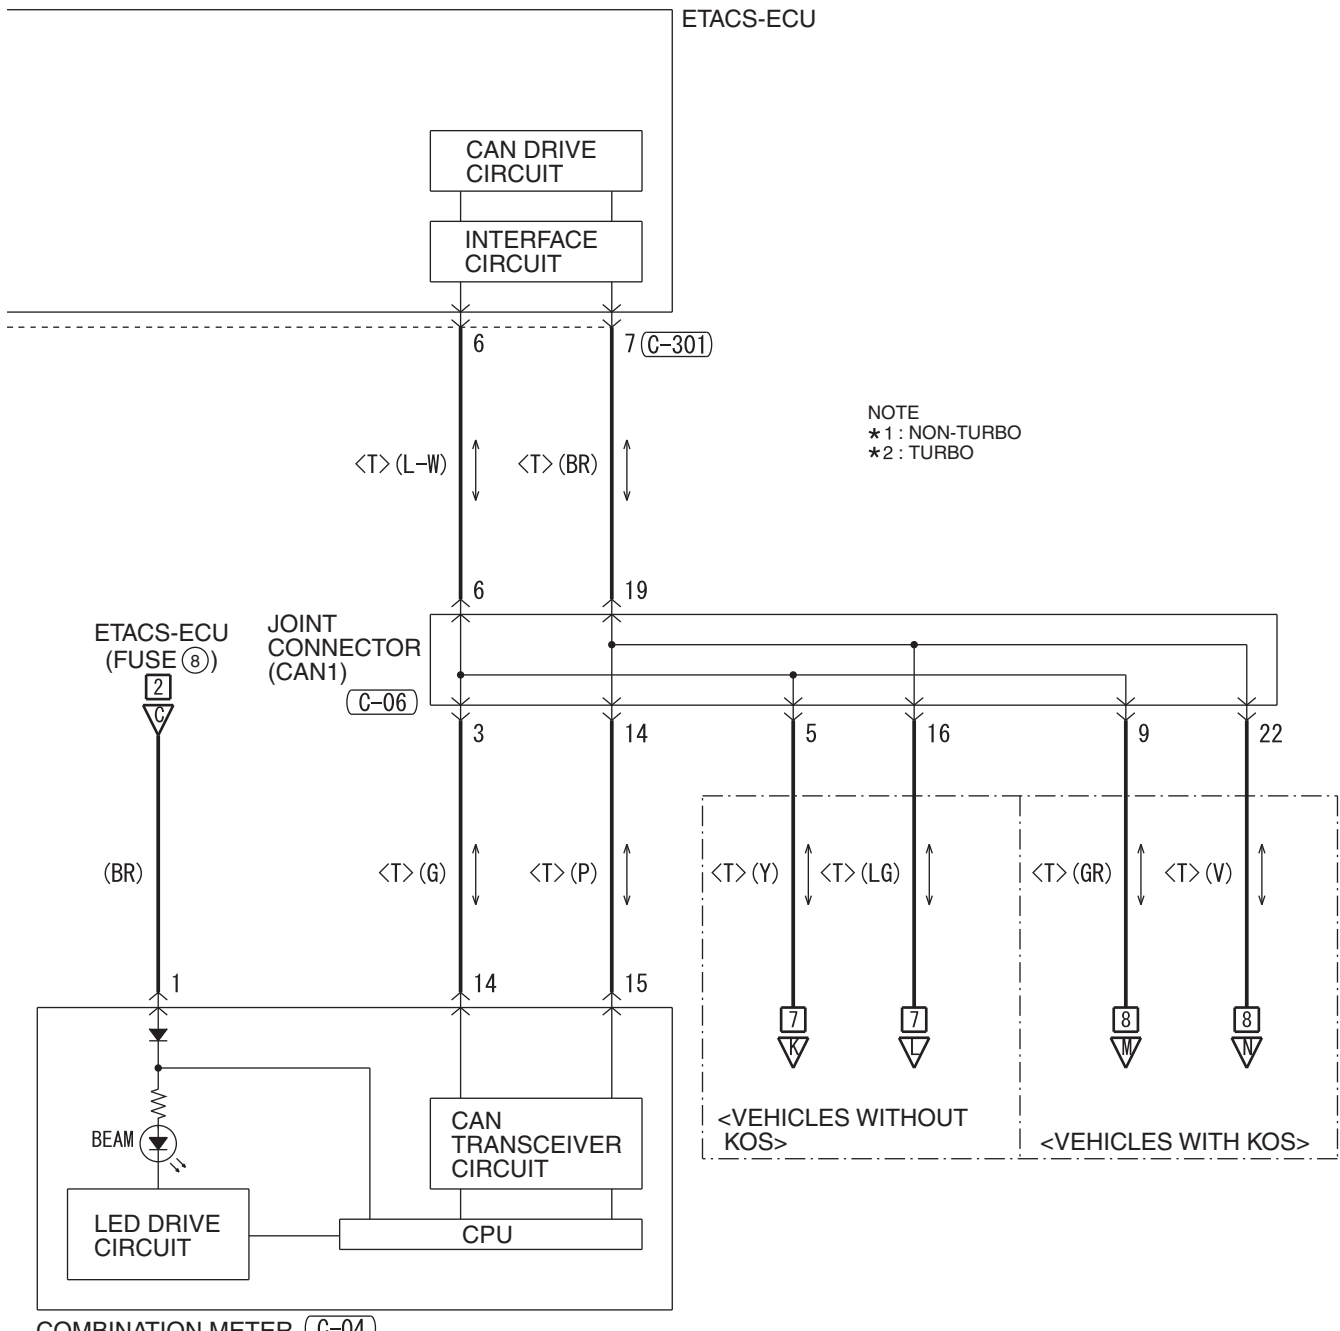

HAS08M01BB

TSB Revision

HEADLIGHT <DISCHARGE TYPE> (CONTINUED)

5

(A-51)

(C-04)

(C-05)

(C-06)