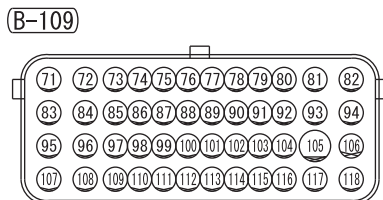

MFI SYSTEM <TURBO> (CONTINUED)

11