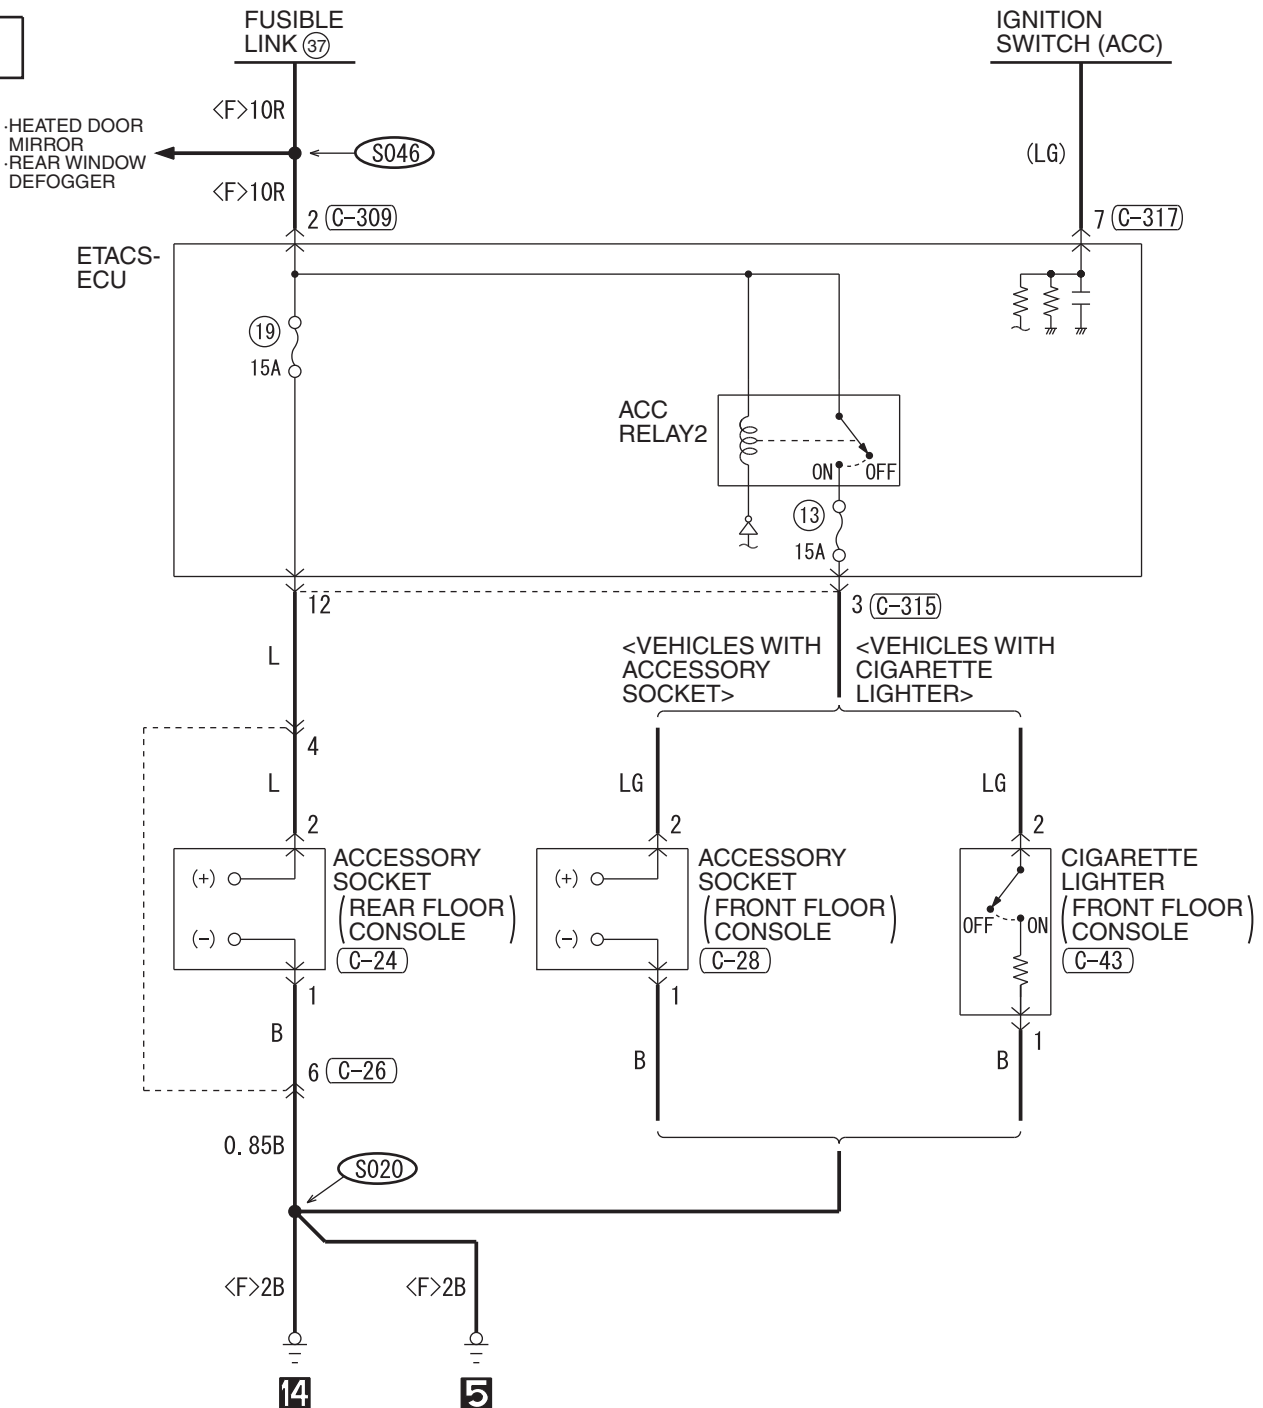

ACCESSORY SOCKET AND CIGARETTE LIGHTER

M1901030900178

1

WIRE COLOR CODE
B : BLACK LG : LIGHT GREEN G : GREEN L : BLUE W : WHITE Y : YELLOW SB : SKY BLUE
BR : BROWN O : ORANGE GR : GRAY R : RED P : PINK V : VIOLET PU : PURPLE SI : SILVER

H9S14M02AA