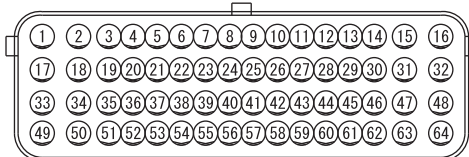

STARTING SYSTEM <CVT>

M1901000504801

1

B-108

H9S02M01AA