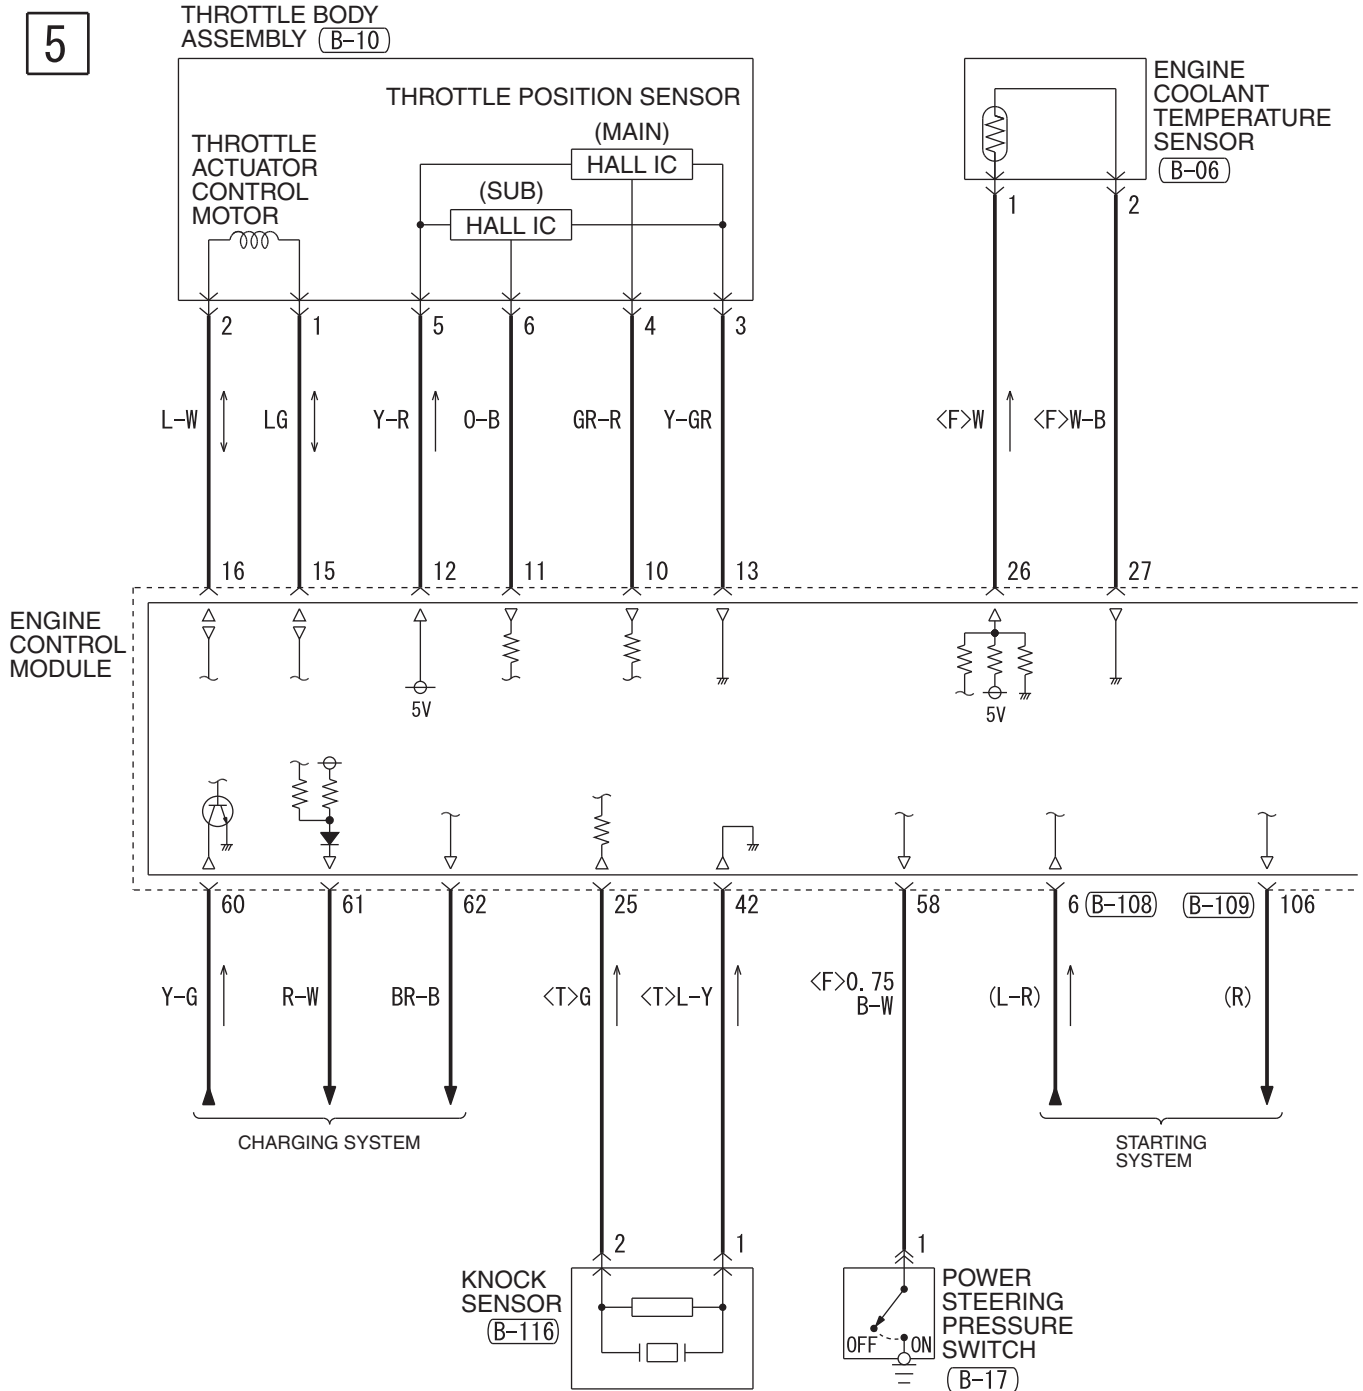

MFI SYSTEM <TURBO> (CONTINUED)