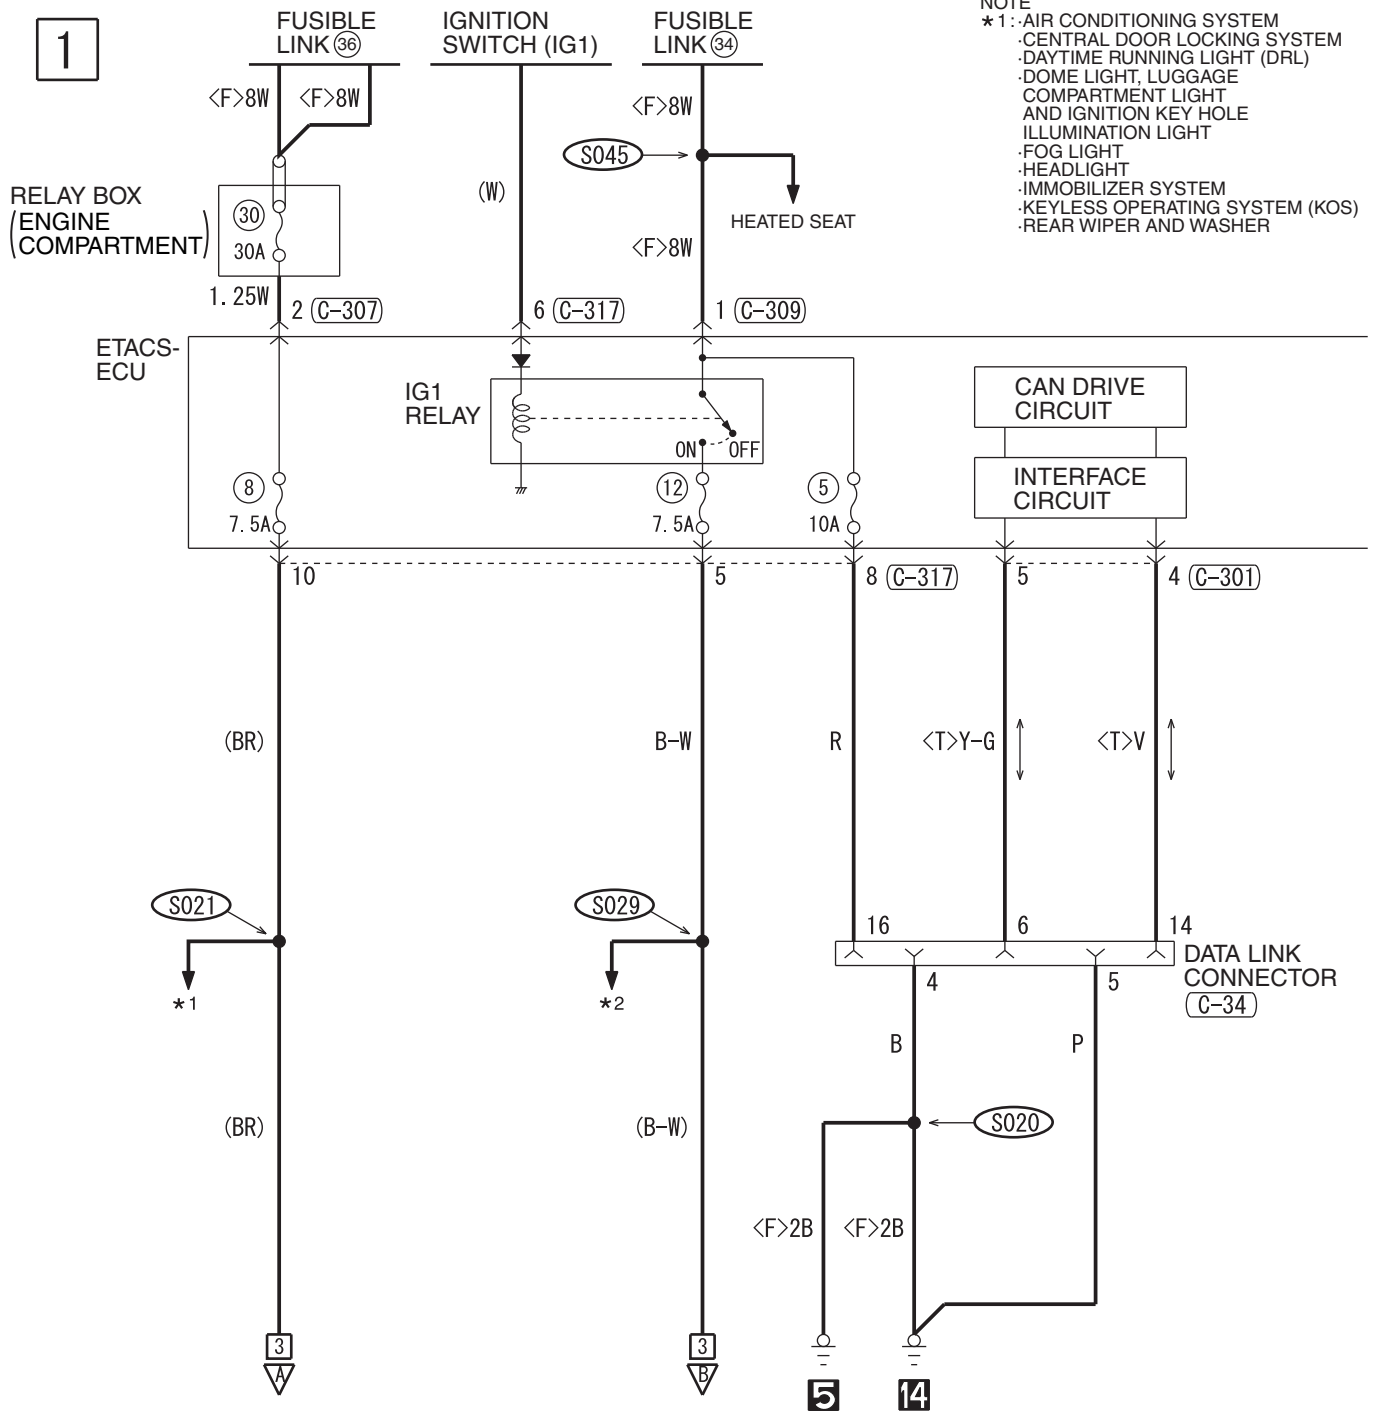

BRAKE WARNING LIGHT, FUEL WARNING LIGHT AND OIL PRESSURE WARNING LIGHT <NON-TURBO>

M1901020000431

NOTE
*1: ·AIR CONDITIONING SYSTEM
·CENTRAL DOOR LOCKING SYSTEM
·DAYTIME RUNNING LIGHT (DRL)
·DOME LIGHT, LUGGAGE COMPARTMENT LIGHT AND IGNITION KEY HOLE ILLUMINATION LIGHT
·FOG LIGHT
·HEADLIGHT
·IMMOBILIZER SYSTEM
·KEYLESS OPERATING SYSTEM (KOS)
·REAR WIPER AND WASHER