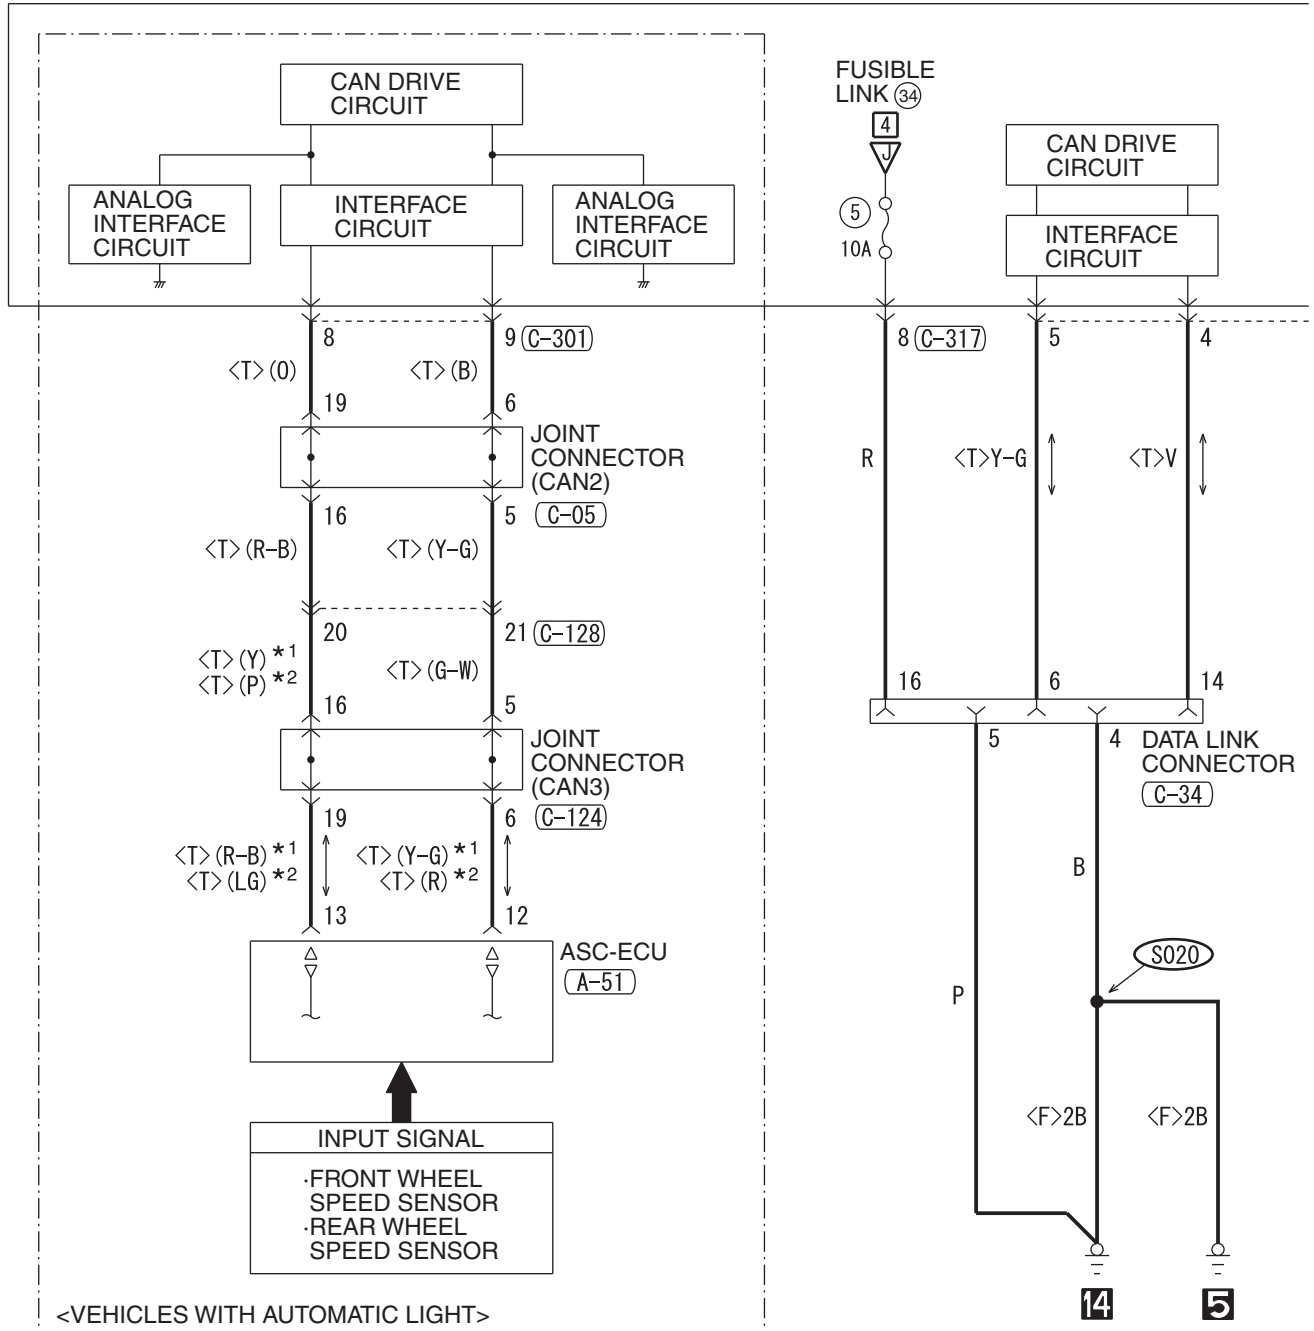

HAS08M01BB

TSB Revision

HEADLIGHT <DISCHARGE TYPE> (CONTINUED)

5

(A-51)

(C-04)

(C-05)

(C-06)