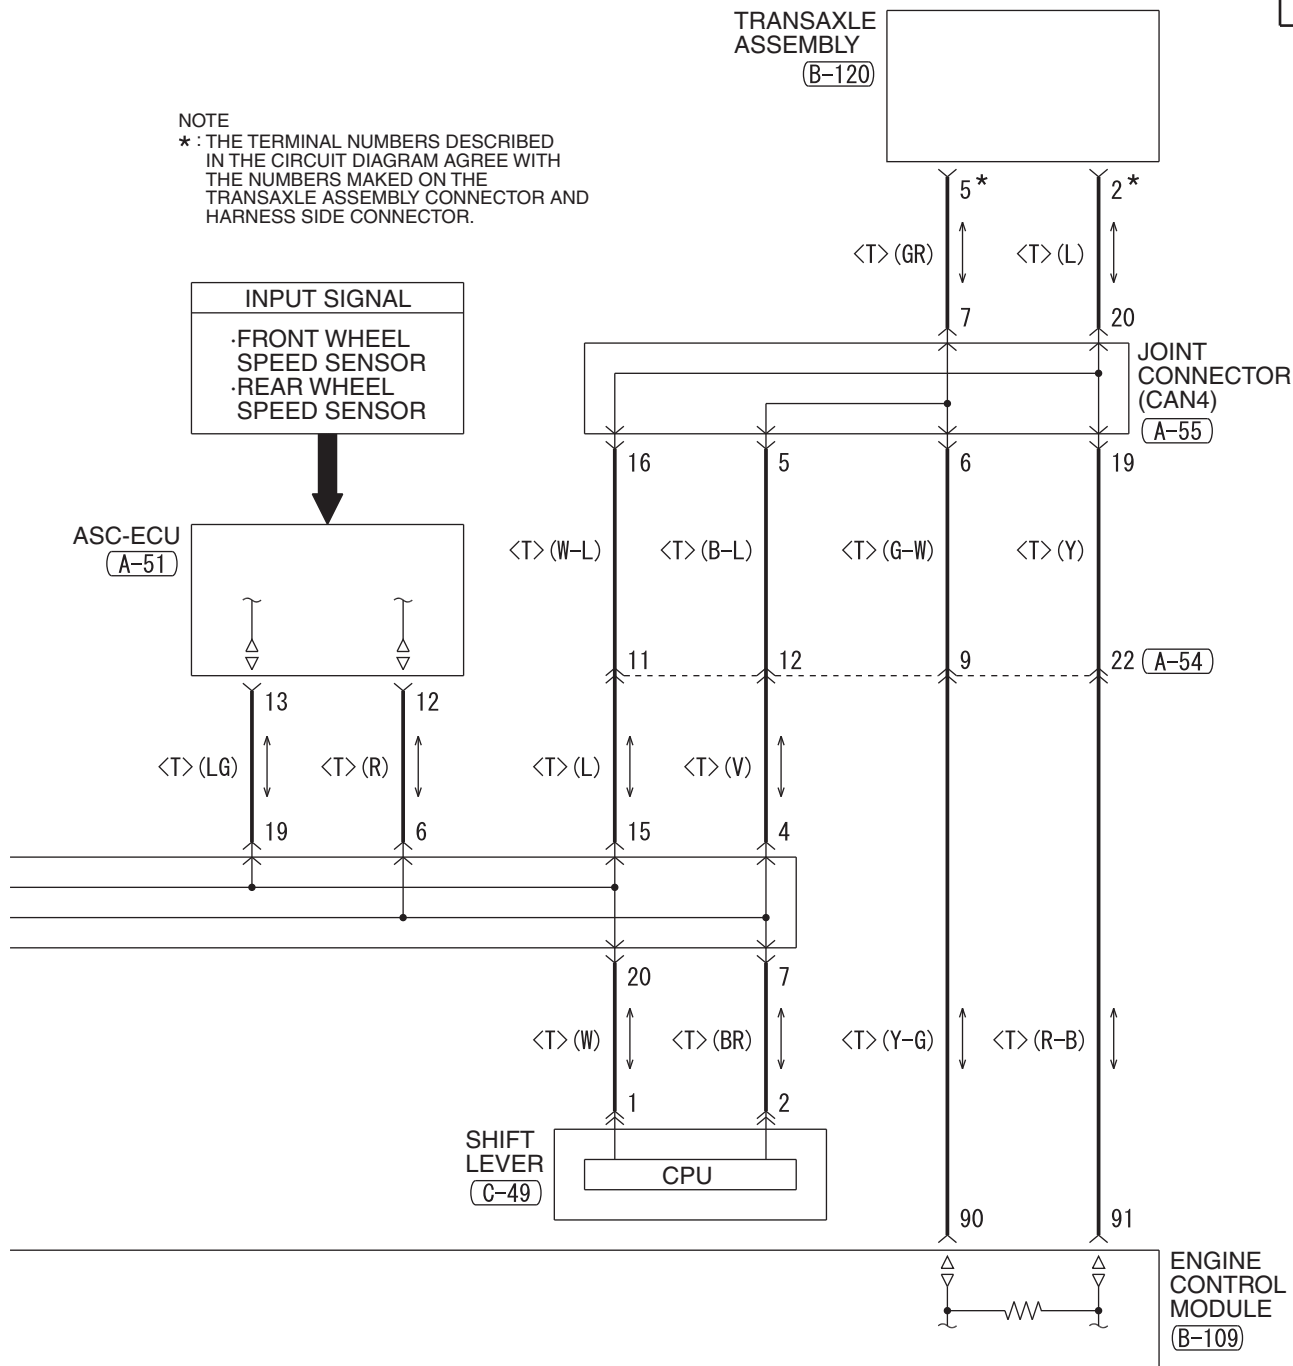

(B-120)*

(C-05)

(C-34)

FRONT SIDE

(C-49)

10

NOTE
* : THE TERMINAL NUMBERS DESCRIBED
IN THE CIRCUIT DIAGRAM AGREE WITH
THE NUMBERS MADE ON THE
TRANSAXLE ASSEMBLY CONNECTOR AND
HARNES SIDE CONNECTOR.

(B-109)