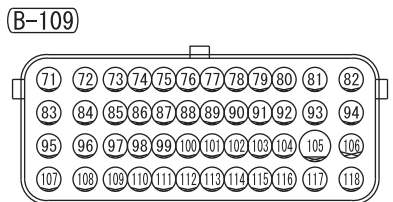

MFI SYSTEM <TURBO> (CONTINUED)