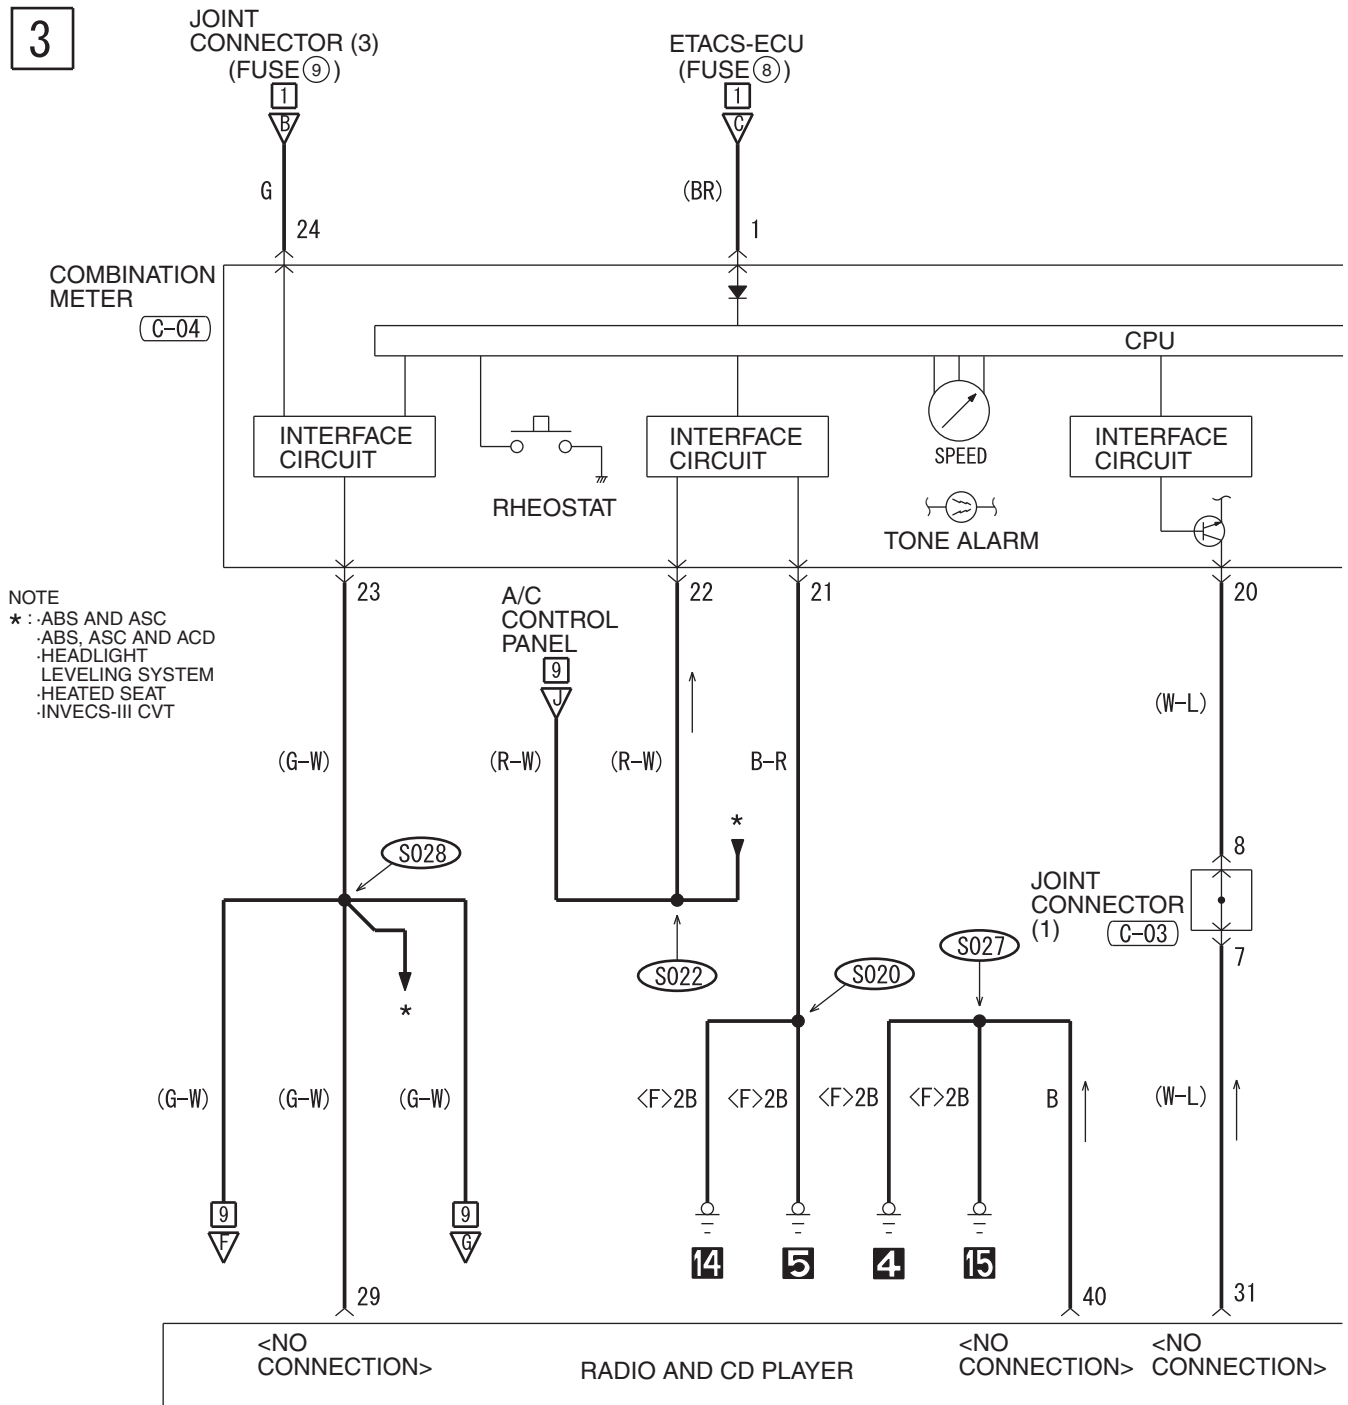

AUDIO SYSTEM <VEHICLES WITH AUDIO AMPLIFIER> (CONTINUED)

3

NOTE
* : -ABS AND ASC
-ABS, ASC AND ACD
-HEADLIGHT LEVELING SYSTEM
-HEATED SEAT
-INVECS-III CVT

(C-03)

(C-04)

(C-06)

(C-34) FRONT SIDE

(C-104)