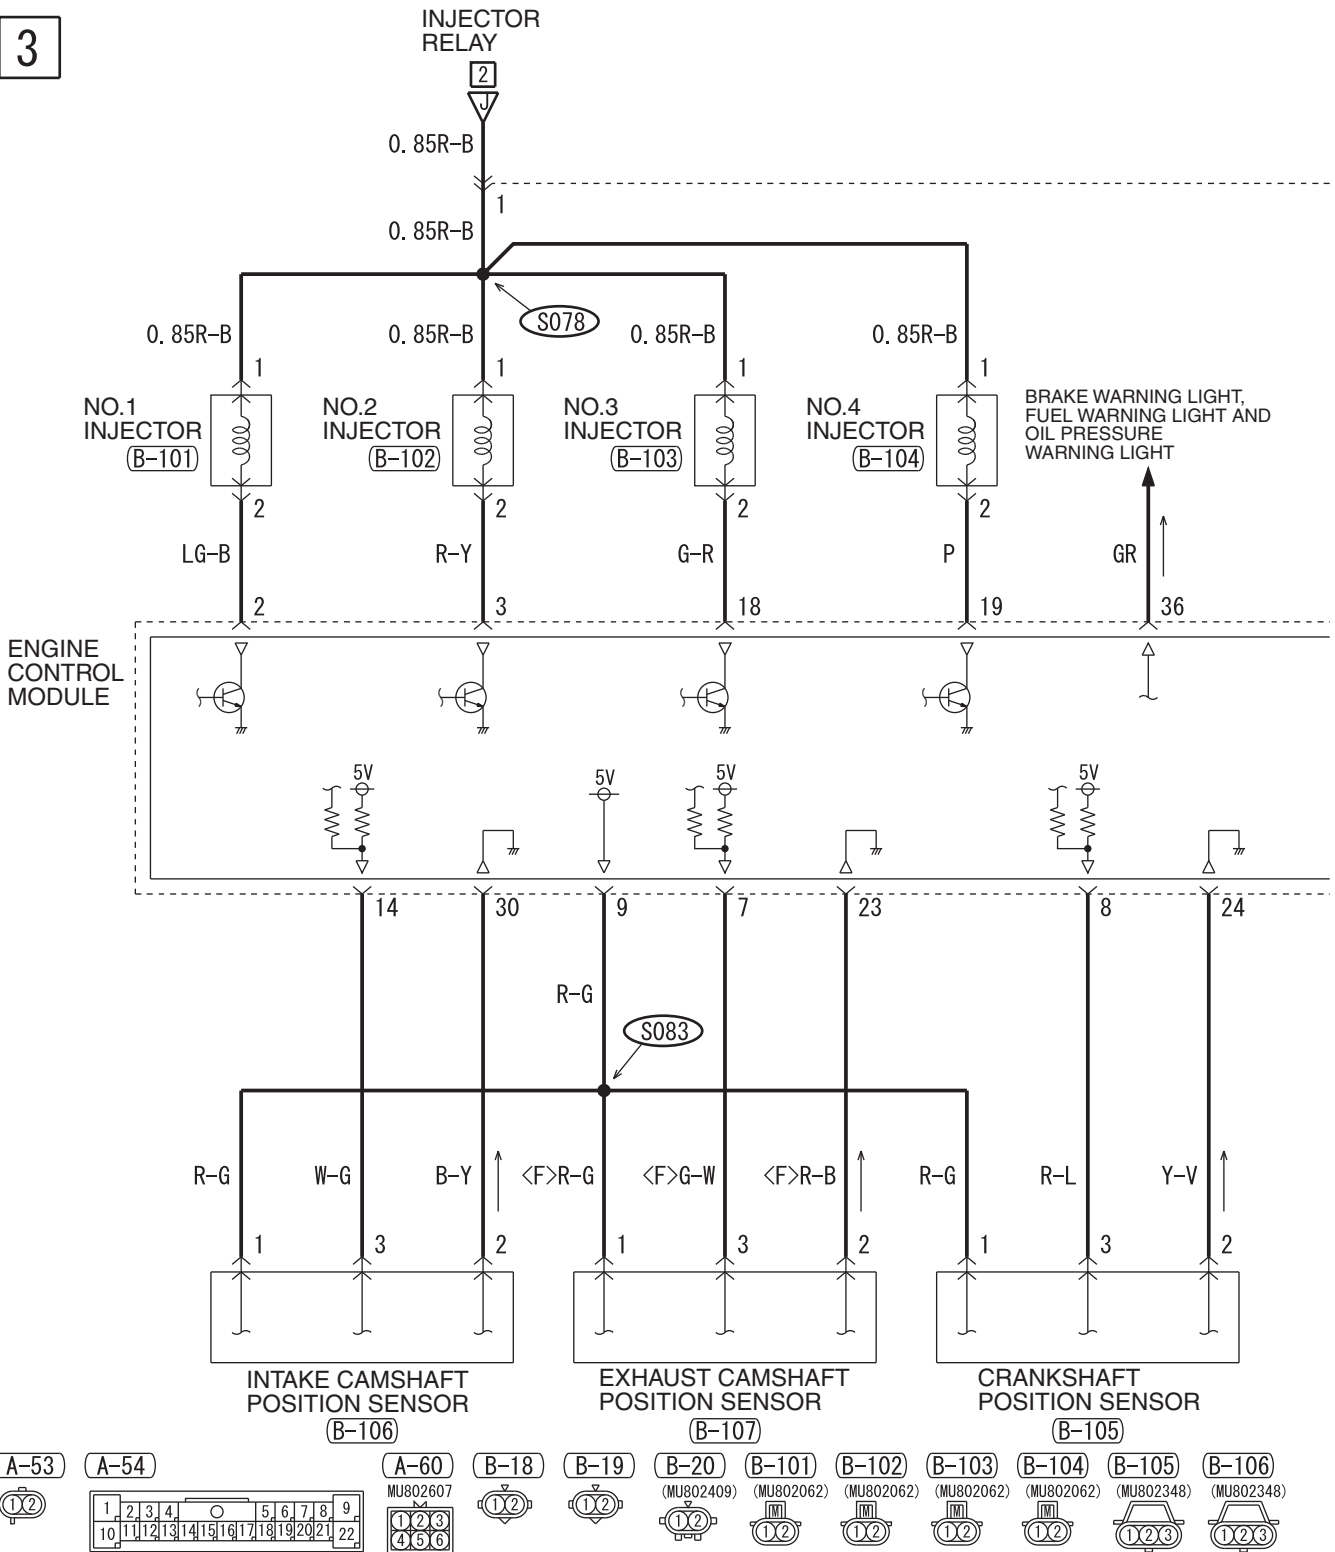

MFI SYSTEM <TURBO> (CONTINUED)

3

(A-53)

(A-54)

(A-60)

(B-18)

(B-19)

(B-20)

(B-101)

(B-102)

(B-103)

(B-104)

(B-105)

(B-106)