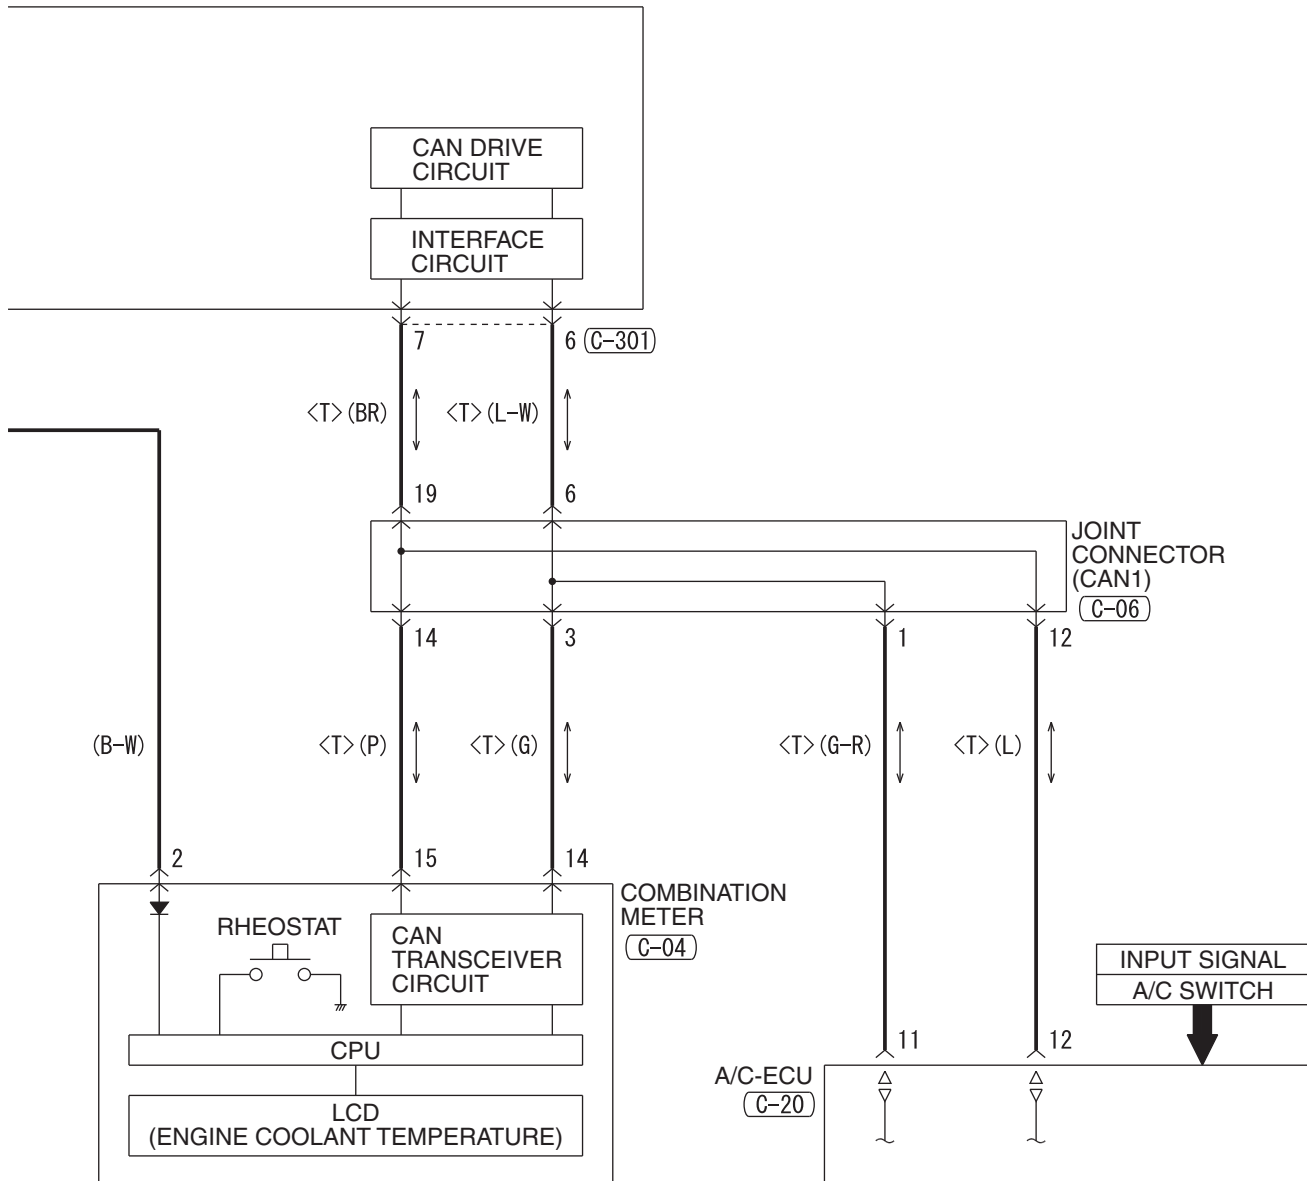

4

(C-309) (C-317)

WIRE COLOR CODE

B:BLACK LG:LIGHT GREEN G:GREEN L:BLUE W:WHITE Y:YELLOW SB:SKY BLUE
BR:BROWN O:ORANGE GR:GRAY R:RED P:PINK V:VIOLET PU:PURPLE SI:SILVER

H9S06M01BB

TSB Revision