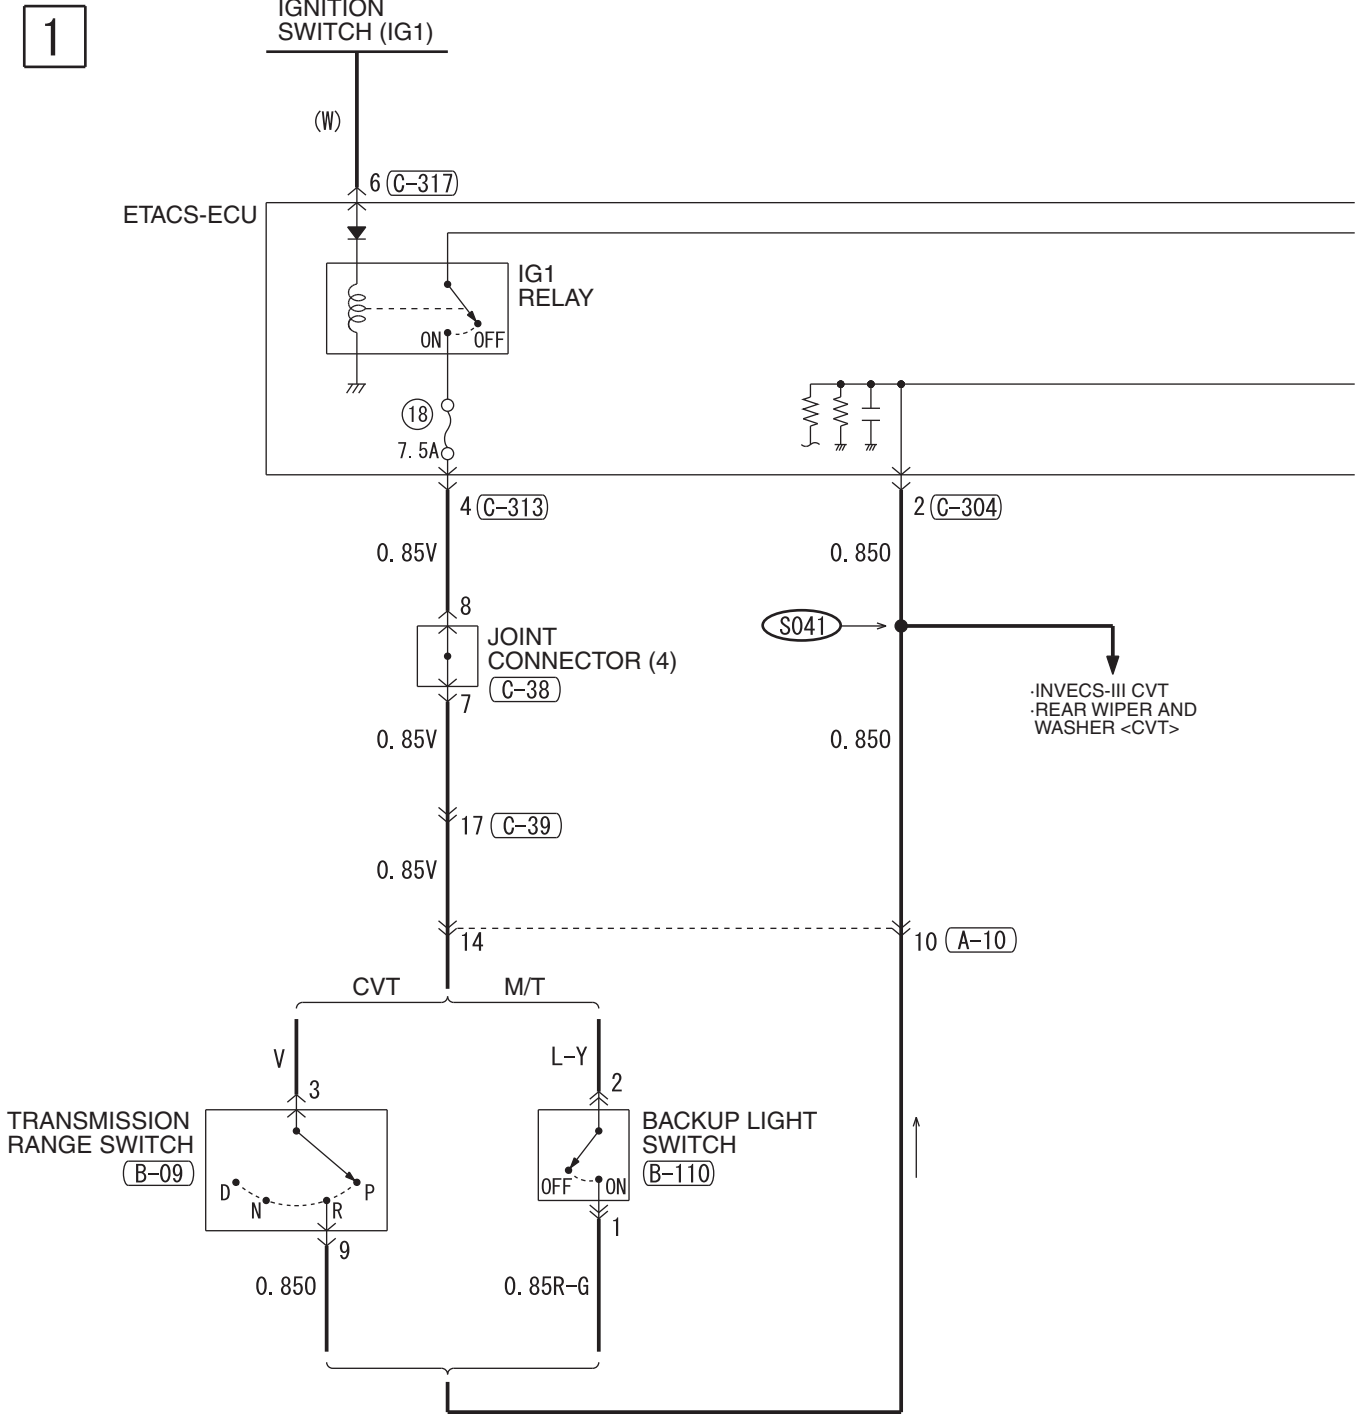

BACKUP LIGHT <NON-TURBO>

(A-10)

(B-09)

MJ802355

(B-110)

MU802601

(C-34) FRONT SIDE

(C-38)