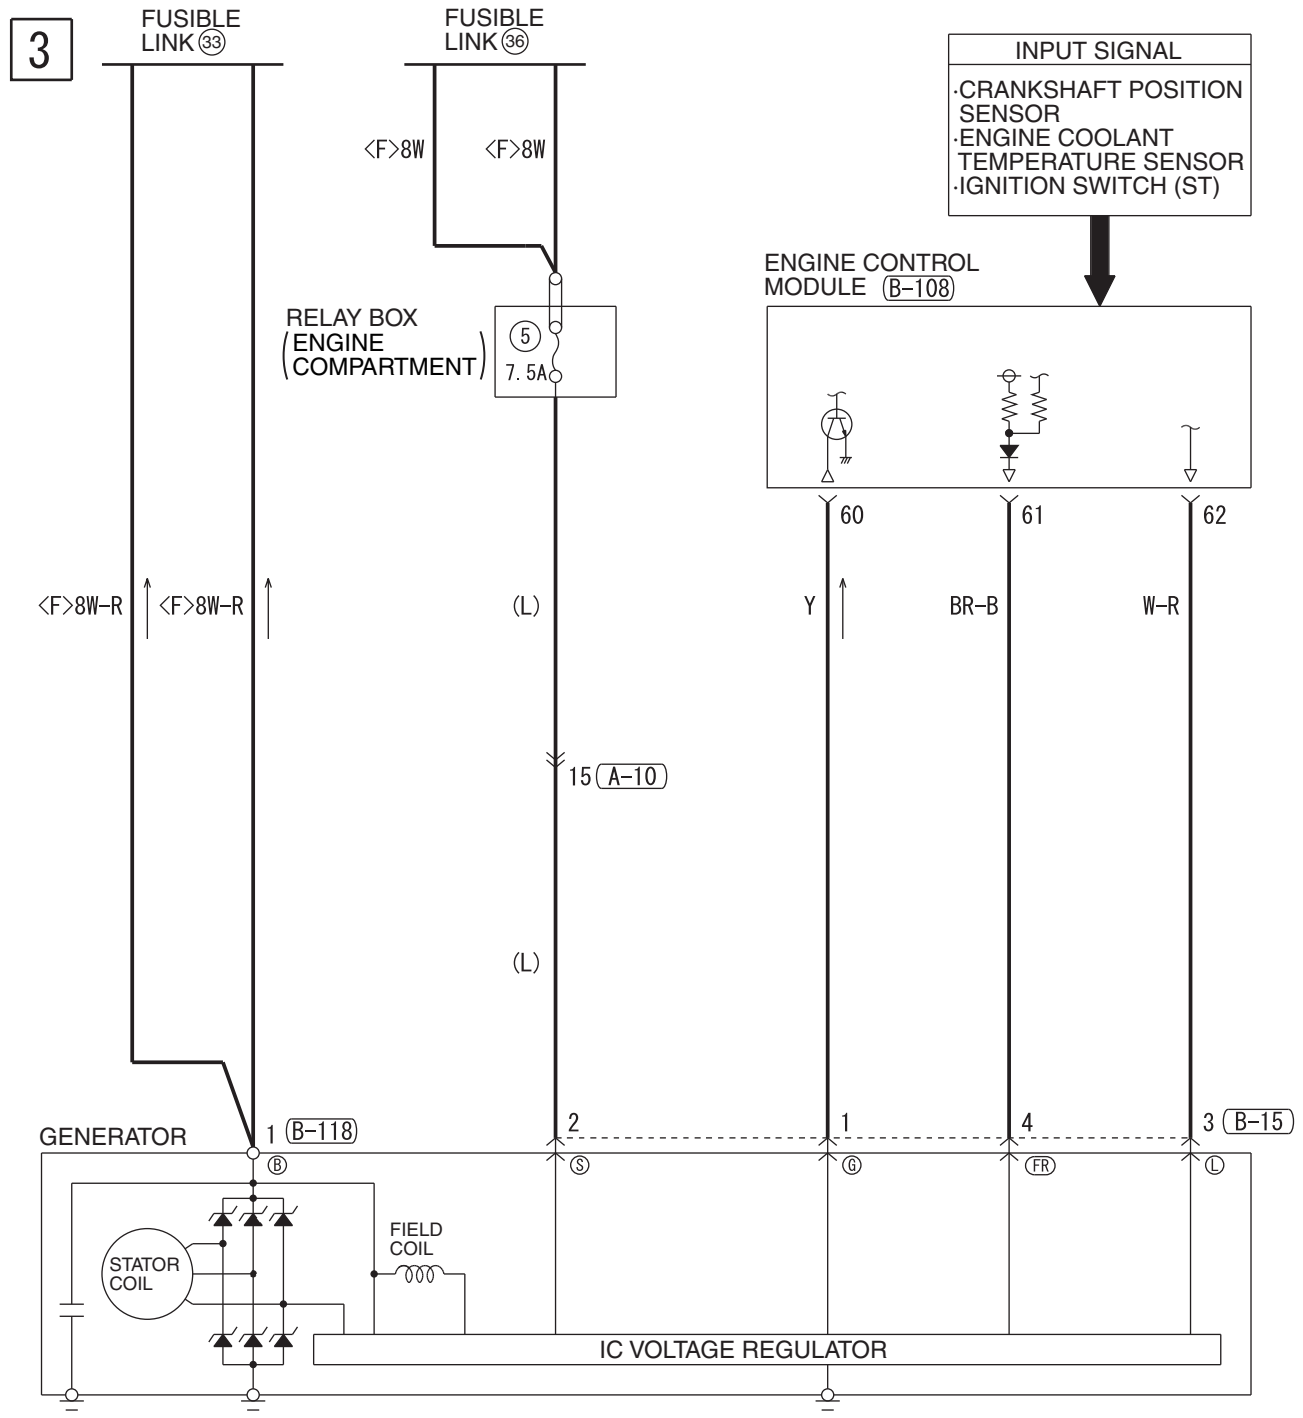

(B-15)

(B-108)

(B-118)

CHARGING SYSTEM <NON-TURBO> (CONTINUED)

(A-10)