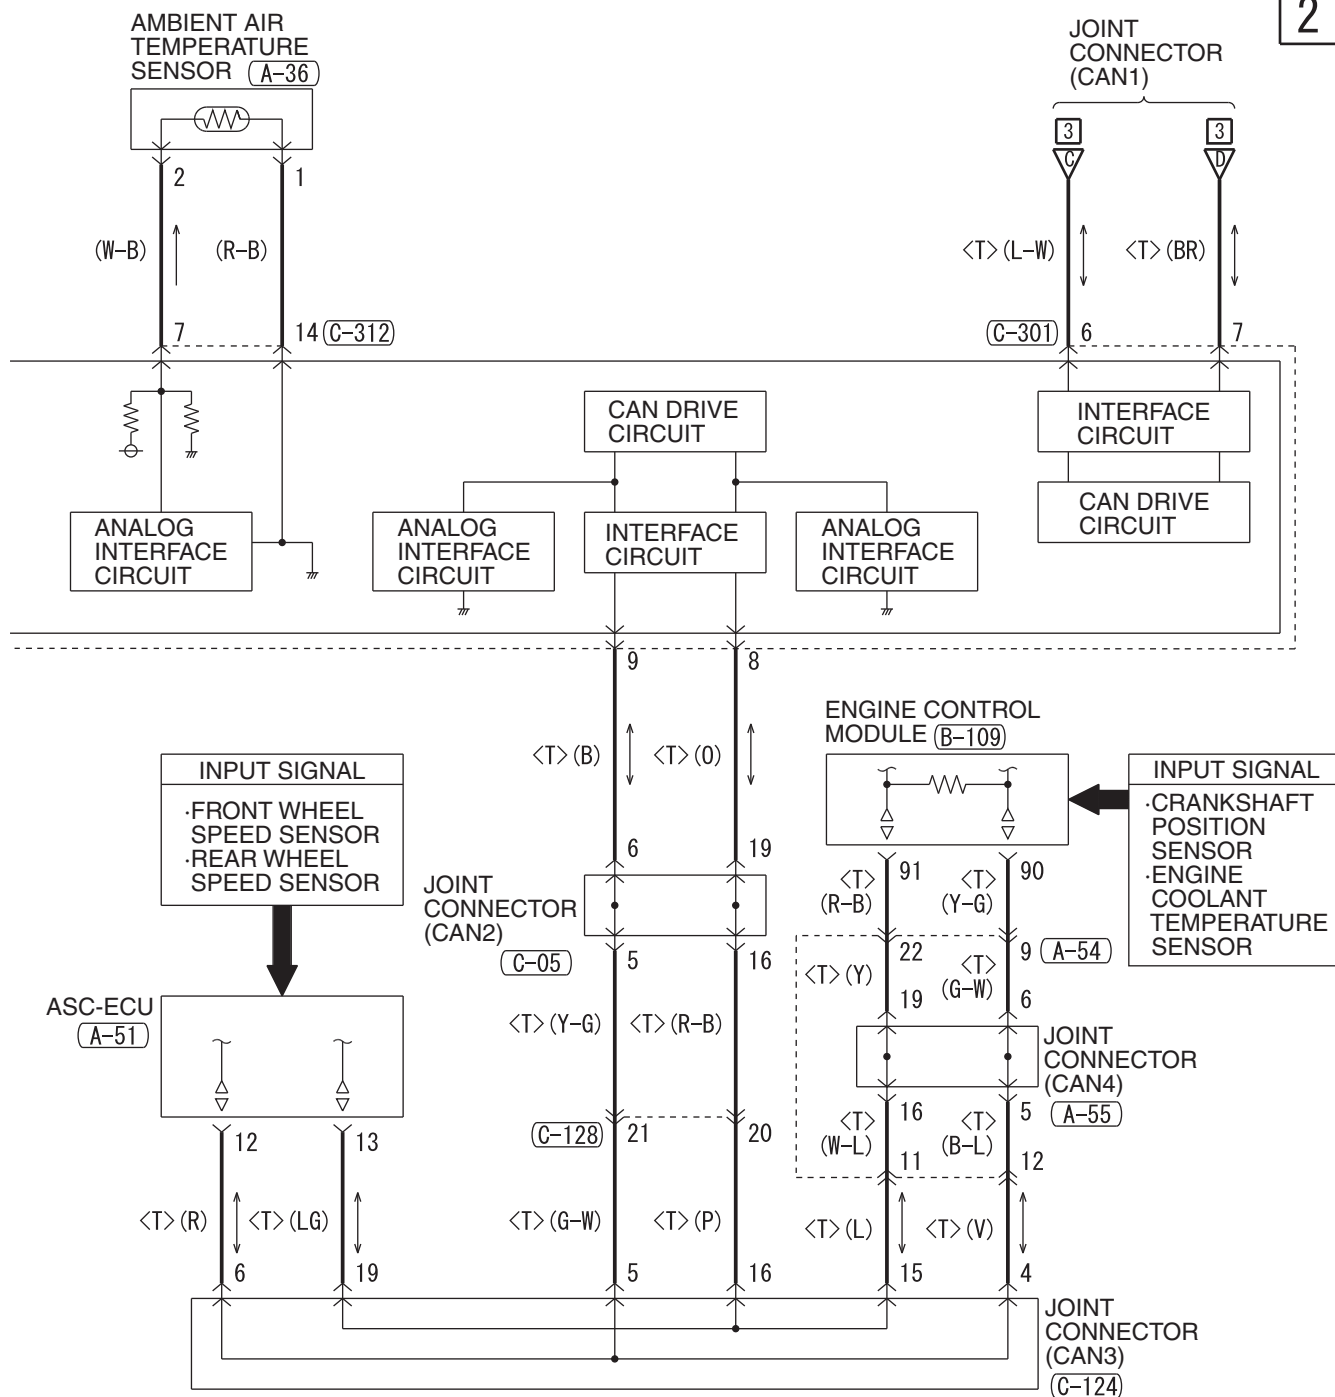

(C-05)

(C-34) FRONT SIDE

(C-124)

2

(B-109)