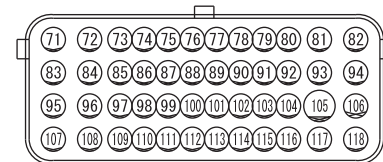

MFI SYSTEM <TURBO> (CONTINUED)

7