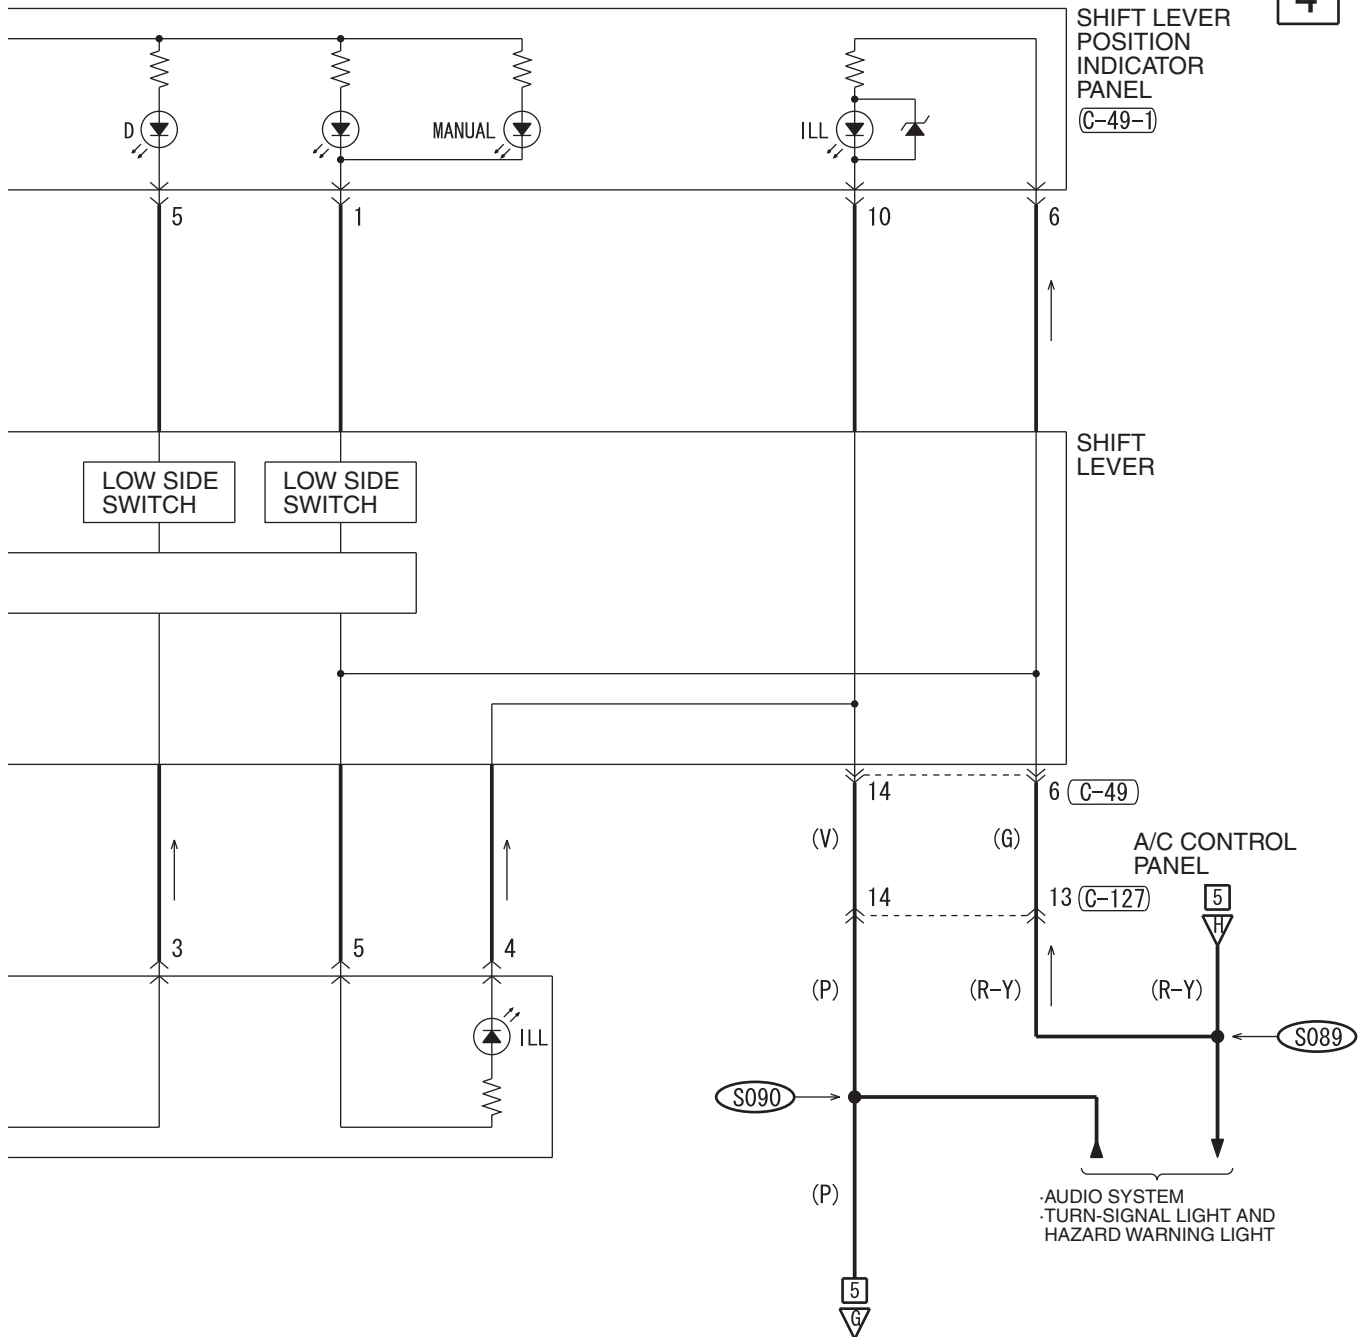

4

WIRE COLOR CODE
B:BLACK LG:LIGHT GREEN G:GREEN L:BLUE W:WHITE Y:YELLOW SB:SKY BLUE
BR:BROWN O:ORANGE GR:GRAY R:RED P:PINK V:VIOLET PU:PURPLE SI:SILVER

HAS07M03BB

TSB Revision