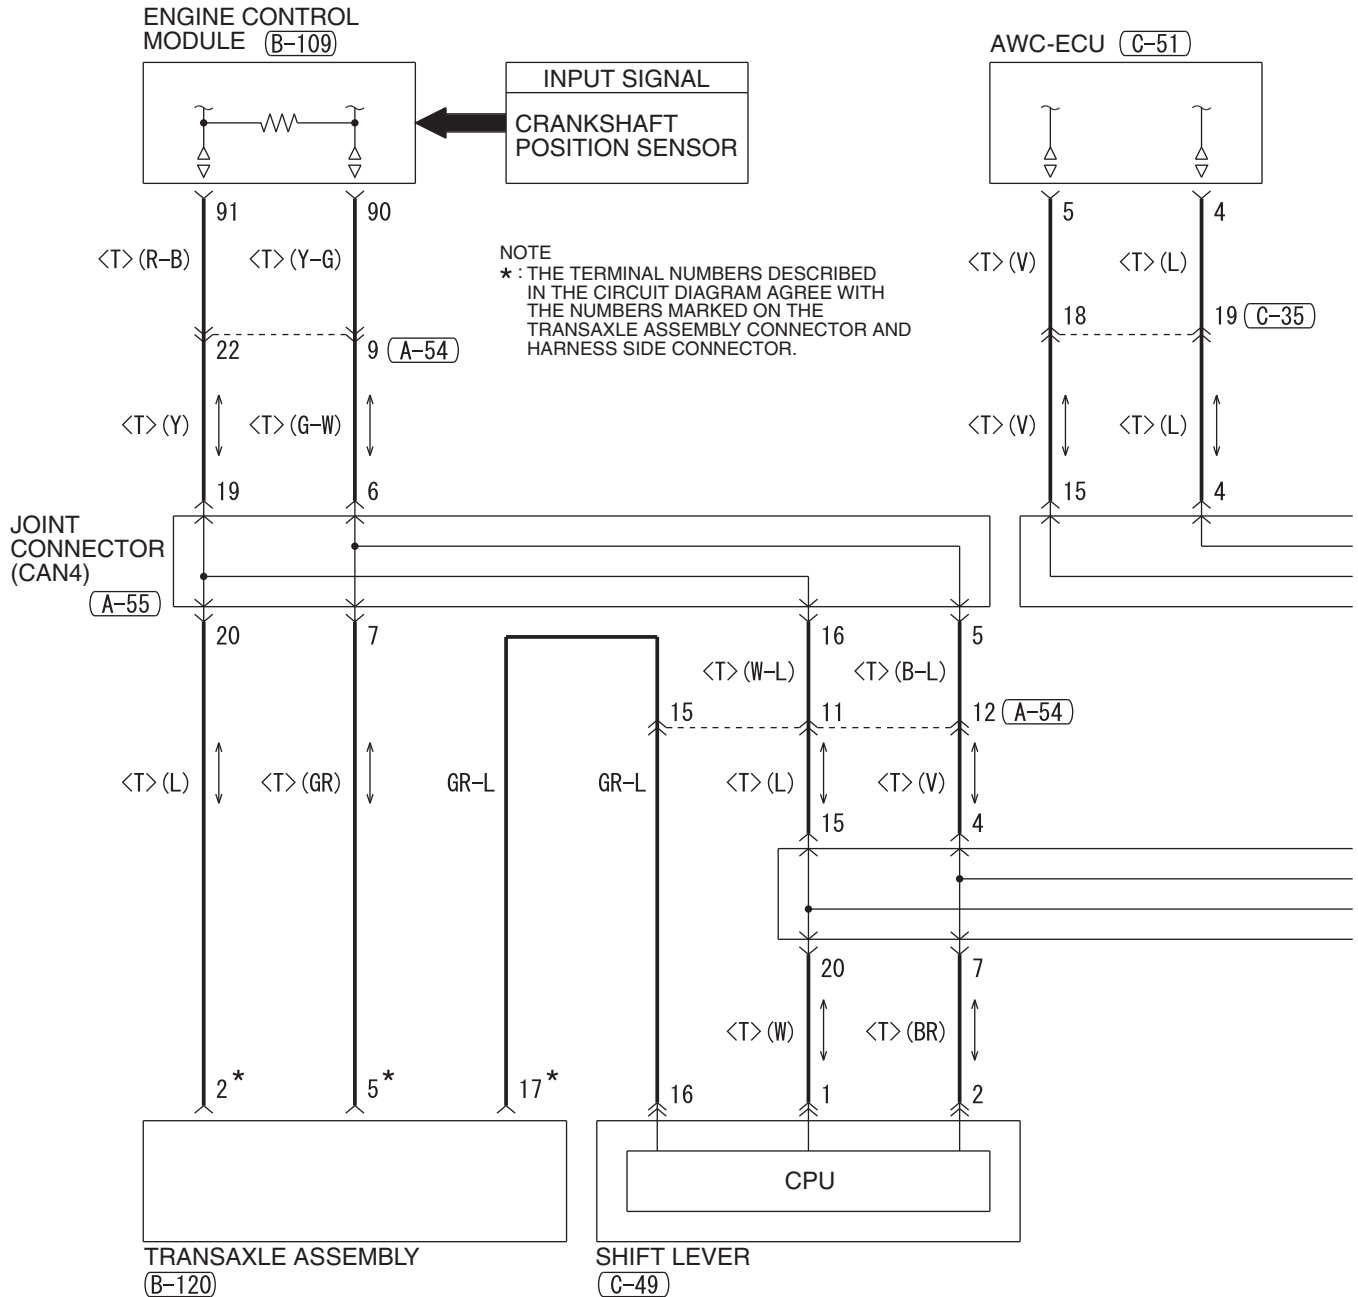

TSB Revision

TWIN CLUTCH-SPORTRONIC SHIFT TRANSMISSION (TC-SST) (CONTINUED)

7

(A-51)

(A-54)

(A-55)

(C-35)

(C-49)