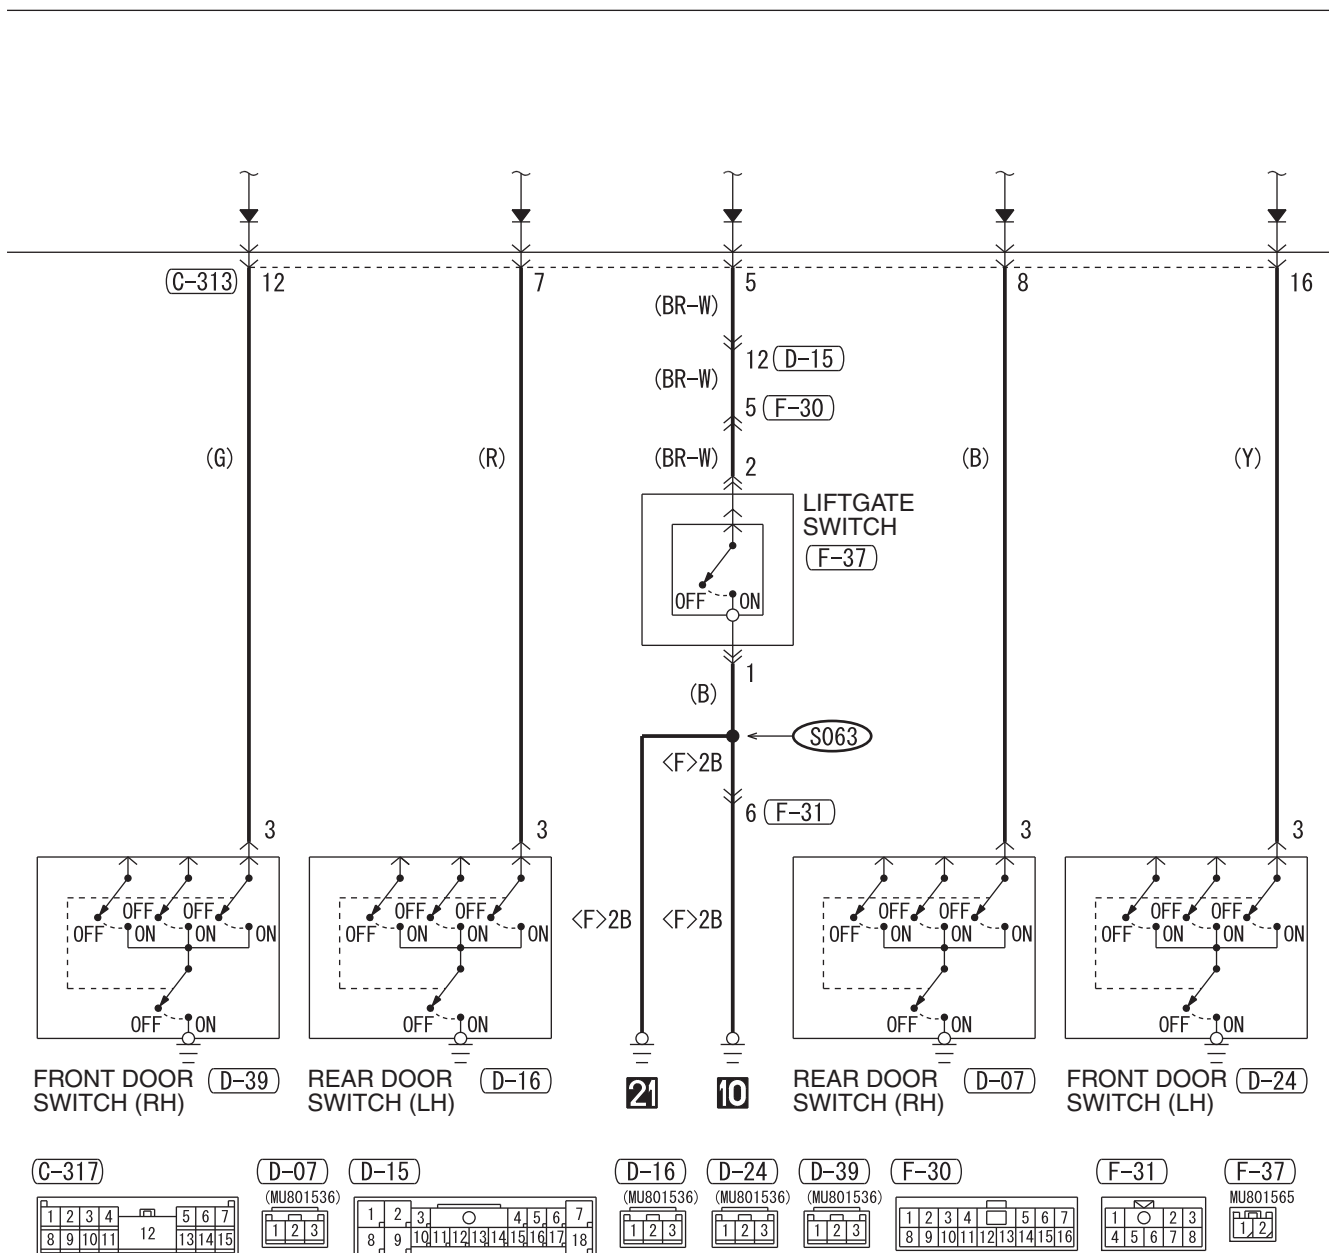

NOTE

* : -ABS AND ASC

- -ABS, ASC AND ACD
- -AIR CONDITIONING SYSTEM
- -CENTRAL DOOR LOCKING SYSTEM
- -DAYTIME RUNNING LIGHT (DRL)
- -DOME LIGHT, LUGGAGE COMPARTMENT LIGHT AND IGNITION KEY HOLE ILLUMINATION LIGHT
- -FOG LIGHT
- -HEADLIGHT
- -HEATED DOOR MIRROR

- -HEATED SEAT
- -IGNITION KEY REMINDER TONE ALARM <VEHICLES WITH KOS>
- -IMMOBILIZER SYSTEM
- -KEYLESS OPERATING SYSTEM (KOS)
- -REAR WINDOW DEFOGGER
- -REAR WIPER AND WASHER
- -SEAT BELT WARNING TONE ALARM
- -SHIFT LOCK MECHANISM
- -SUNROOF
- -SUPPLEMENTAL RESTRAINT SYSTEM (SRS)

- -TAILLIGHT, POSITION LIGHT, REAR SIDE MARKER LIGHT, LICENSE PLATE LIGHT AND LIGHTING MONITOR TONE ALARM
- -TC-SST
- -THEFT-ALARM SYSTEM
- -TIRE PRESSURE MONITORING SYSTEM (TPMS)
- -TURN-SIGNAL LIGHT AND HAZARD WARNING LIGHT
- -WINDSHIELD WIPER AND WASHER

WIRE COLOR CODE

B : BLACK LG : LIGHT GREEN G : GREEN L : BLUE W : WHITE Y : YELLOW SB : SKY BLUE
BR : BROWN O : ORANGE GR : GRAY R : RED P : PINK V : VIOLET PU : PURPLE SI : SILVER

HAS15M08AB