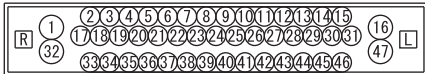

HEADLIGHT <DISCHARGE TYPE> (CONTINUED)

5