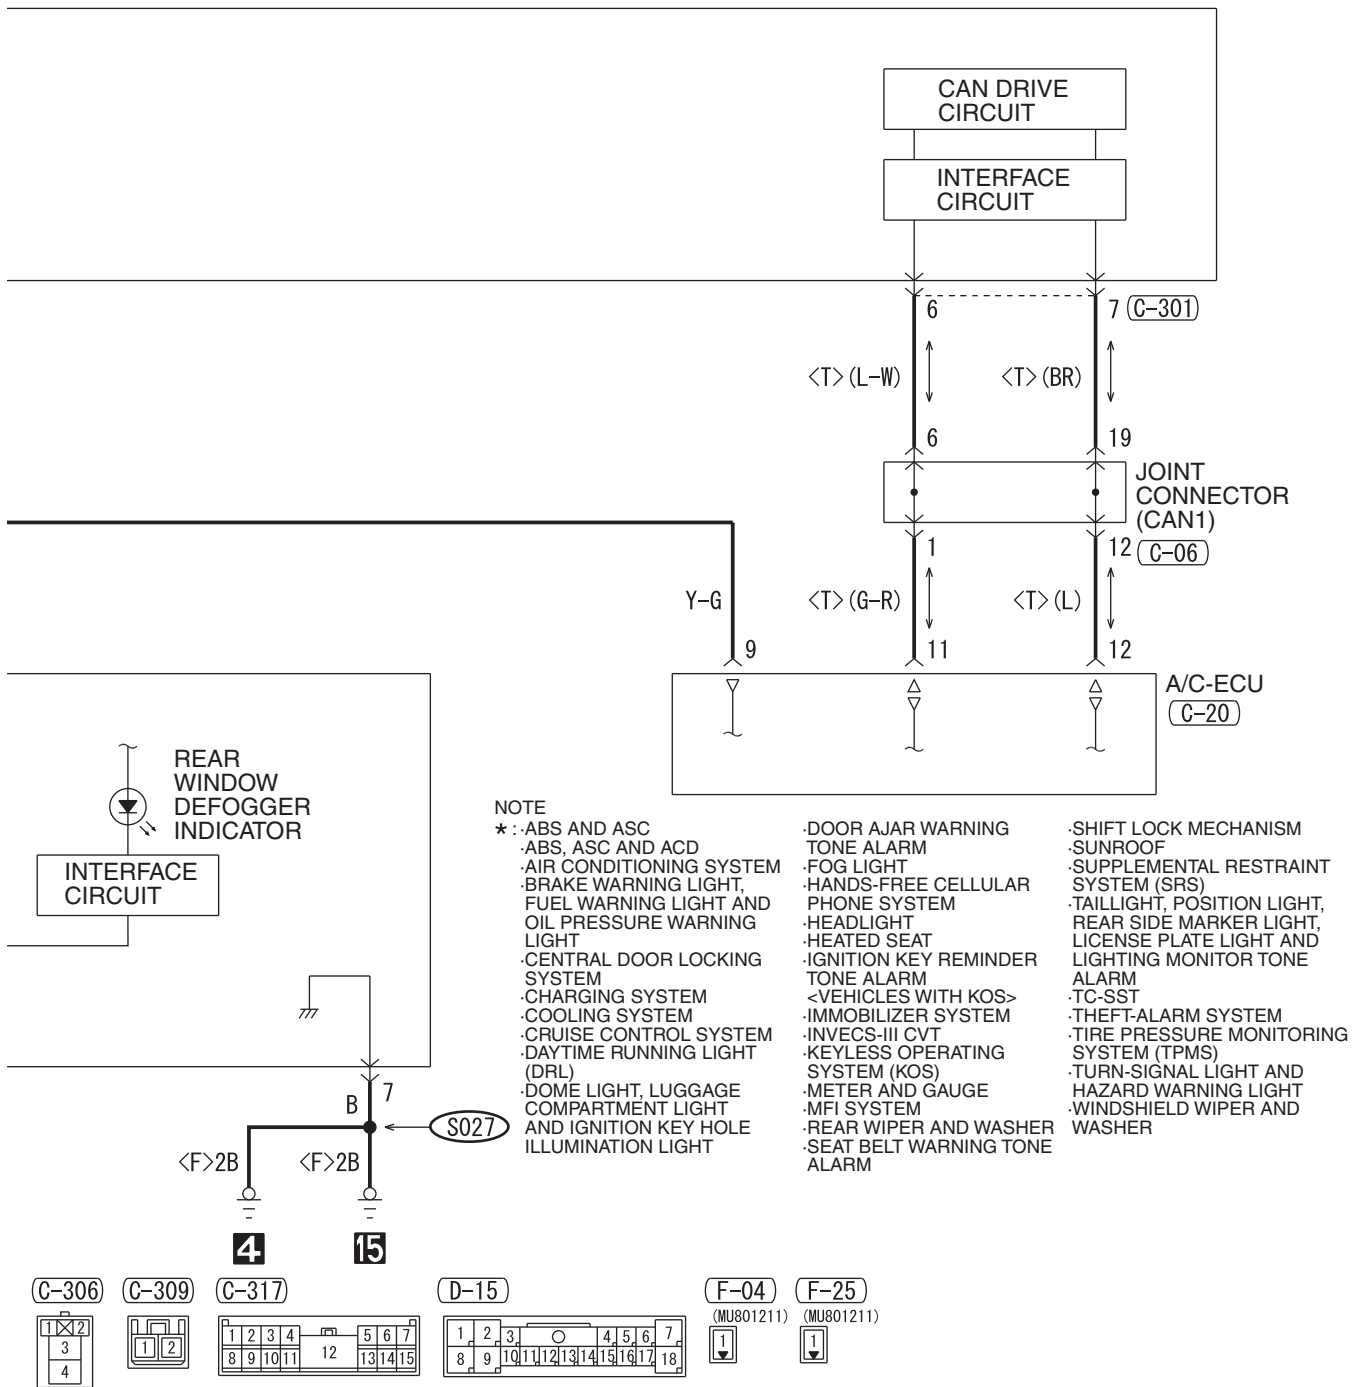

WIRE COLOR CODE

B : BLACK LG : LIGHT GREEN G : GREEN L : BLUE W : WHITE Y : YELLOW SB : SKY BLUE
BR : BROWN O : ORANGE GR : GRAY R : RED P : PINK V : VIOLET PU : PURPLE SI : SILVER

HAS13M04AB