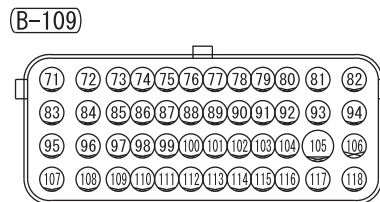

MFI SYSTEM <NON-TURBO> (CONTINUED)

9