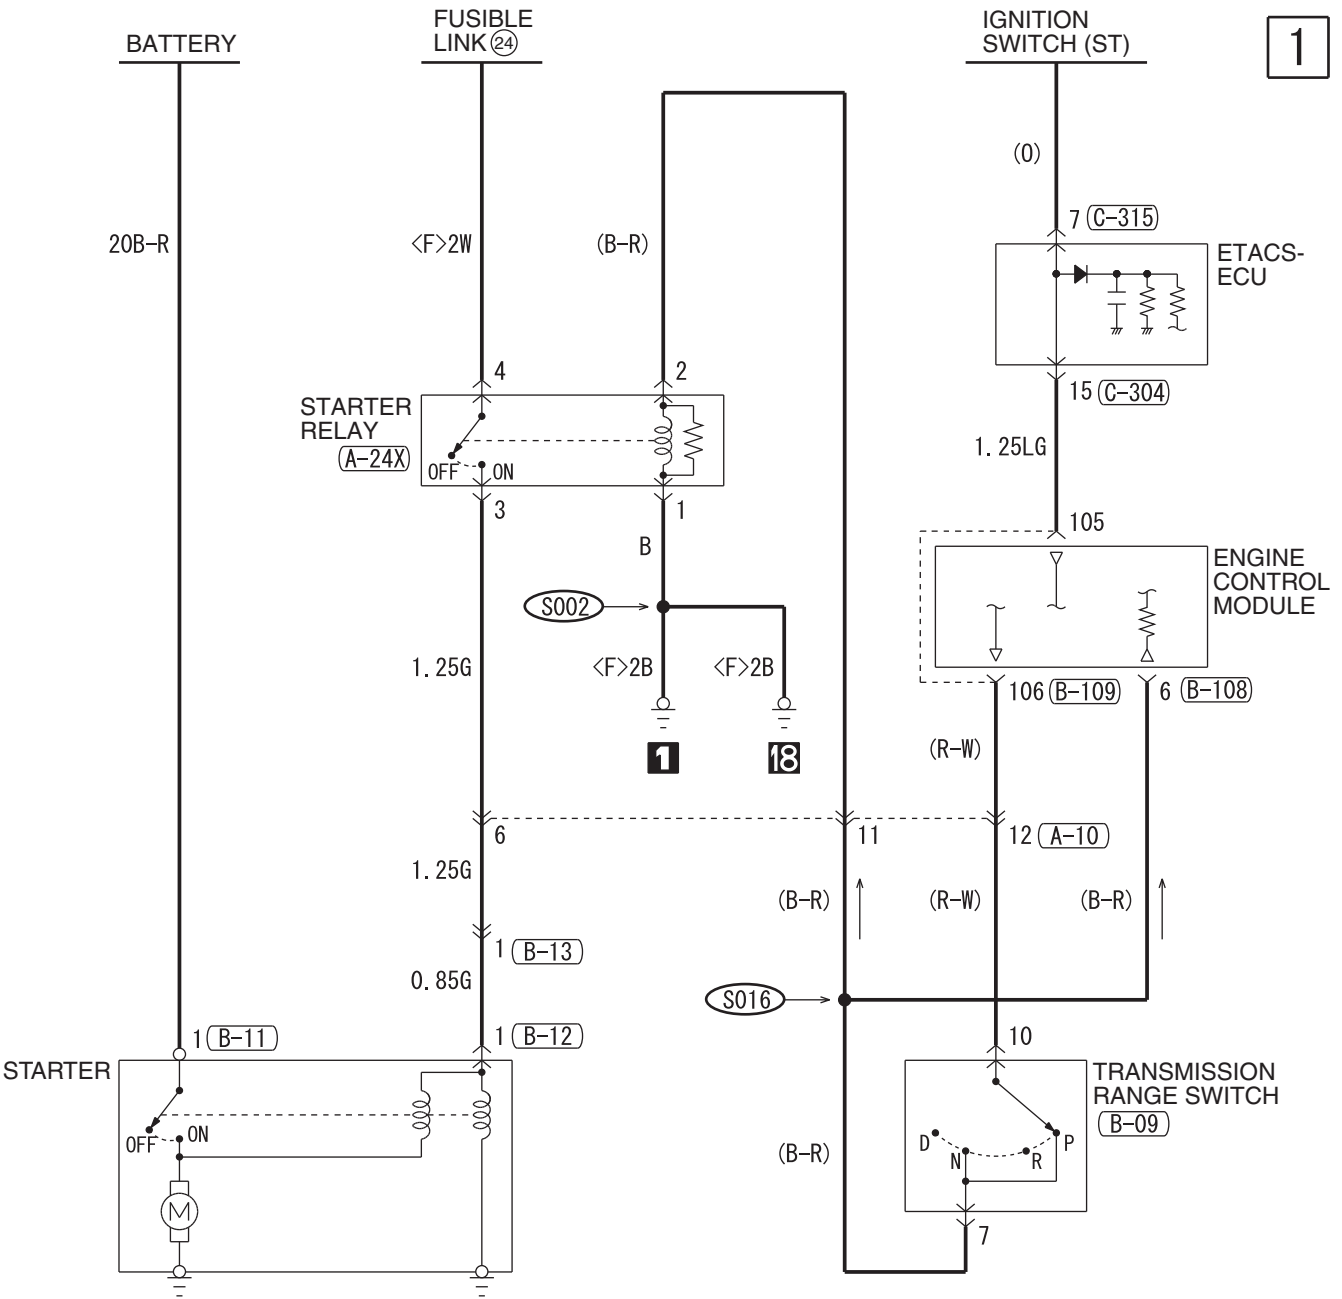

STARTING SYSTEM <CVT>

M1901000504801

1