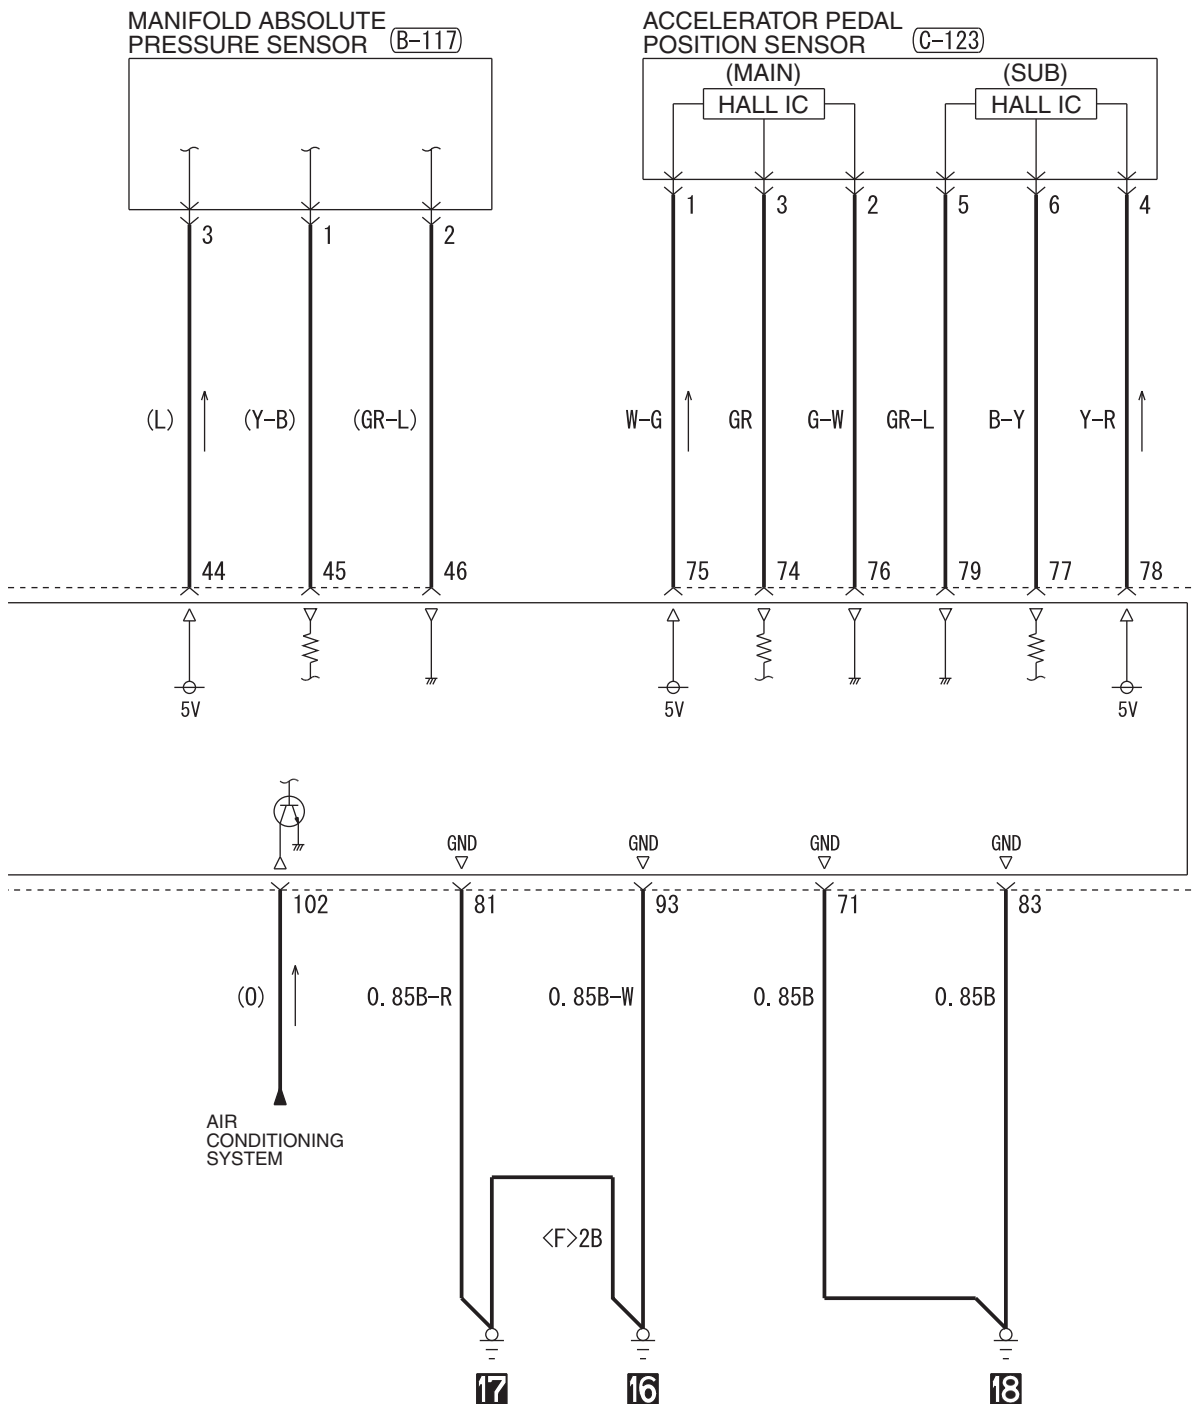

6

WIRE COLOR CODE
B: BLACK LG: LIGHT GREEN G: GREEN L: BLUE W: WHITE Y: YELLOW SB: SKY BLUE
BR: BROWN O: ORANGE GR: GRAY R: RED P: PINK V: VIOLET PU: PURPLE SI: SILVER

H9S05M01CB