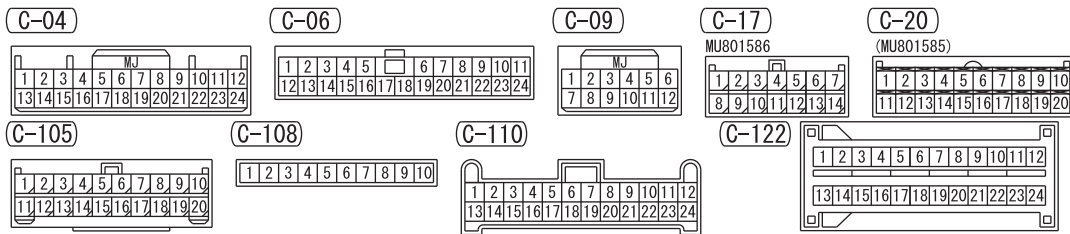

CONTROLLER AREA NETWORK (CAN) <NON-TURBO>

M1901004001155

HAS15M12AA