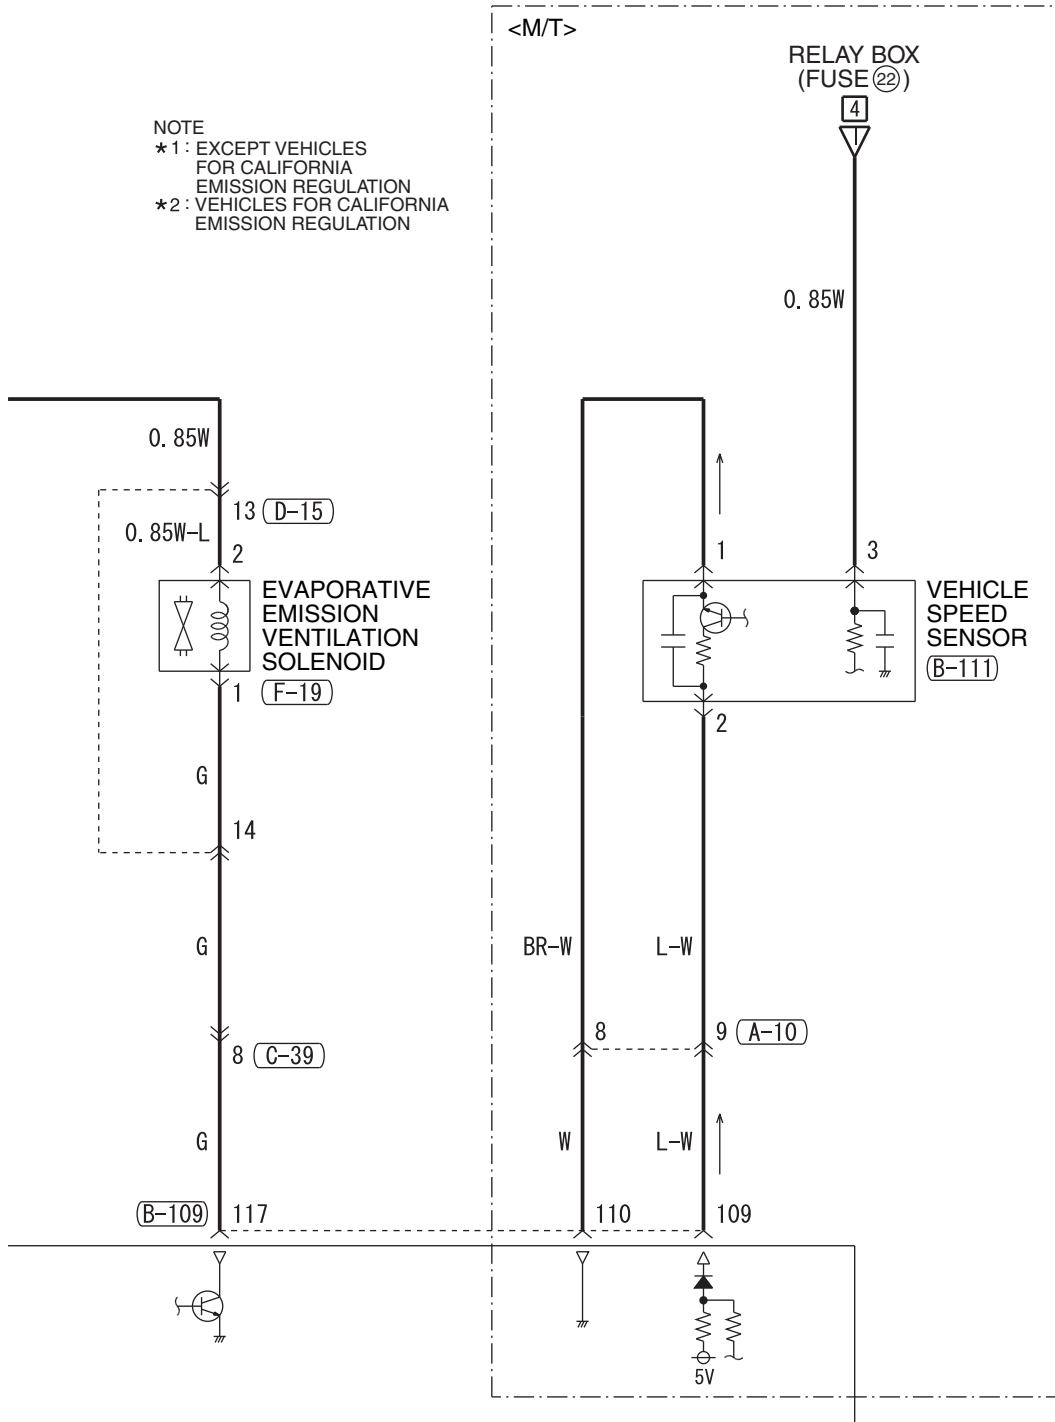

8

NOTE
*1: EXCEPT VEHICLES FOR CALIFORNIA EMISSION REGULATION
*2: VEHICLES FOR CALIFORNIA EMISSION REGULATION

WIRE COLOR CODE
B: BLACK LG: LIGHT GREEN G: GREEN L: BLUE W: WHITE Y: YELLOW SB: SKY BLUE
BR: BROWN O: ORANGE GR: GRAY R: RED P: PINK V: VIOLET PU: PURPLE SI: SILVER

HAS05M00DB