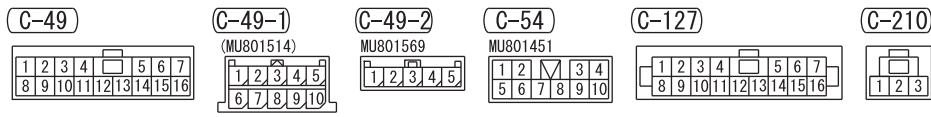

TWIN CLUTCH-SPORTRONIC SHIFT TRANSMISSION (TC-SST) (CONTINUED)

3