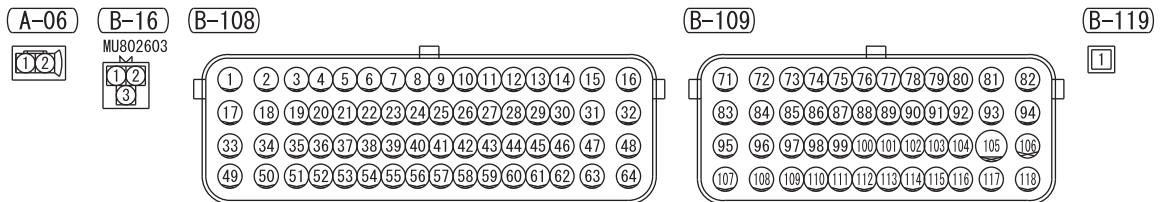

HAS10M01AA