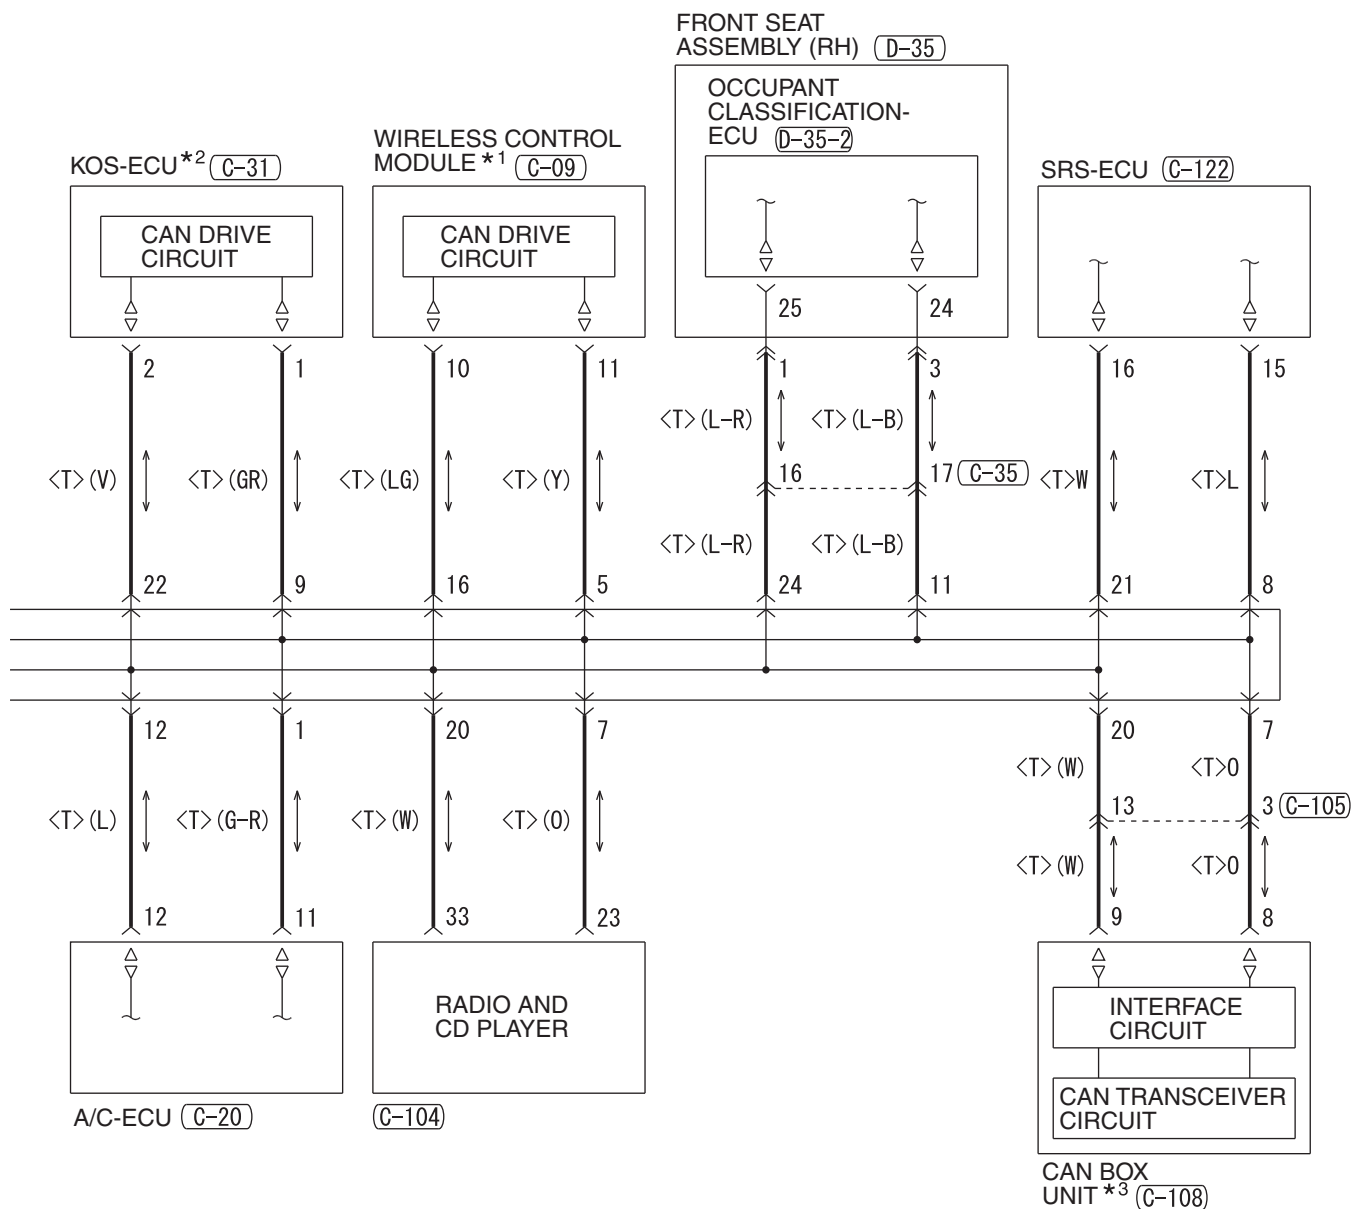

2

NOTE
*1: VEHICLES WITHOUT KOS
*2: VEHICLES WITH KOS
*3: VEHICLES WITH MMCS

(C-31)

(C-34) FRONT SIDE

(C-35)

(C-104)