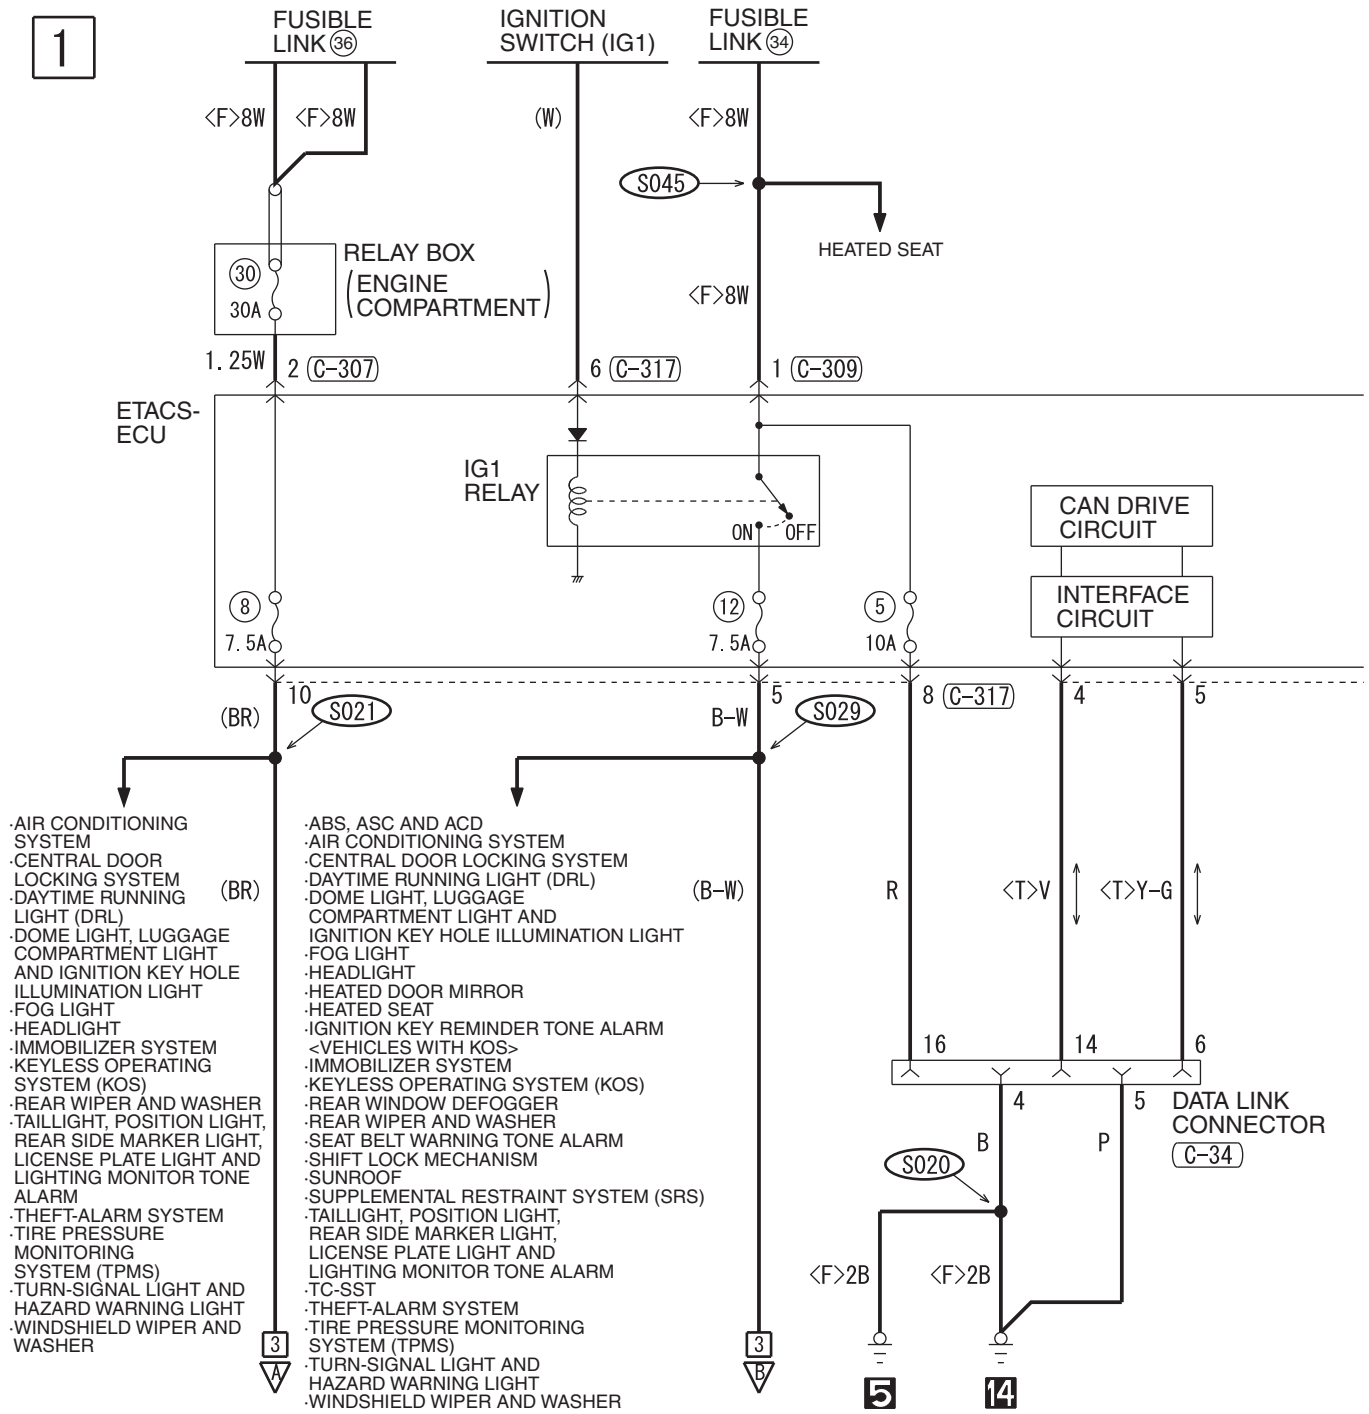

METER AND GAUGE <TURBO>

M1901003505074

- ·AIR CONDITIONING SYSTEM
- ·CENTRAL DOOR LOCKING SYSTEM
- ·DAYTIME RUNNING LIGHT (DRL)
- ·DOME LIGHT, LUGGAGE COMPARTMENT LIGHT AND IGNITION KEY HOLE ILLUMINATION LIGHT
- ·FOG LIGHT
- ·HEADLIGHT
- ·IMMOBILIZER SYSTEM
- ·KEYLESS OPERATING SYSTEM (KOS)
- ·REAR WIPER AND WASHER
- ·TAILLIGHT, POSITION LIGHT, REAR SIDE MARKER LIGHT, LICENSE PLATE LIGHT AND LIGHTING MONITOR TONE ALARM
- ·THEFT-ALARM SYSTEM
- ·TIRE PRESSURE MONITORING SYSTEM (TPMS)
- ·TURN-SIGNAL LIGHT AND HAZARD WARNING LIGHT
- ·WINDSHIELD WIPER AND WASHER

- ·ABS, ASC AND ACD
- ·AIR CONDITIONING SYSTEM
- ·CENTRAL DOOR LOCKING SYSTEM
- ·DAYTIME RUNNING LIGHT (DRL)
- ·DOME LIGHT, LUGGAGE COMPARTMENT LIGHT AND IGNITION KEY HOLE ILLUMINATION LIGHT
- ·FOG LIGHT
- ·HEADLIGHT
- ·HEATED DOOR MIRROR
- ·HEATED SEAT
- ·IGNITION KEY REMINDER TONE ALARM
- ·KEYLESS OPERATING SYSTEM (KOS)
- ·REAR WINDOW DEFOGGER
- ·REAR WIPER AND WASHER
- ·SEAT BELT WARNING TONE ALARM
- ·SHIFT LOCK MECHANISM
- ·SUNROOF
- ·SUPPLEMENTAL RESTRAINT SYSTEM (SRS)
- ·TAILLIGHT, POSITION LIGHT, REAR SIDE MARKER LIGHT, LICENSE PLATE LIGHT AND LIGHTING MONITOR TONE ALARM
- ·TC-SST
- ·THEFT-ALARM SYSTEM
- ·TIRE PRESSURE MONITORING SYSTEM (TPMS)
- ·TURN-SIGNAL LIGHT AND HAZARD WARNING LIGHT
- ·WINDSHIELD WIPER AND WASHER