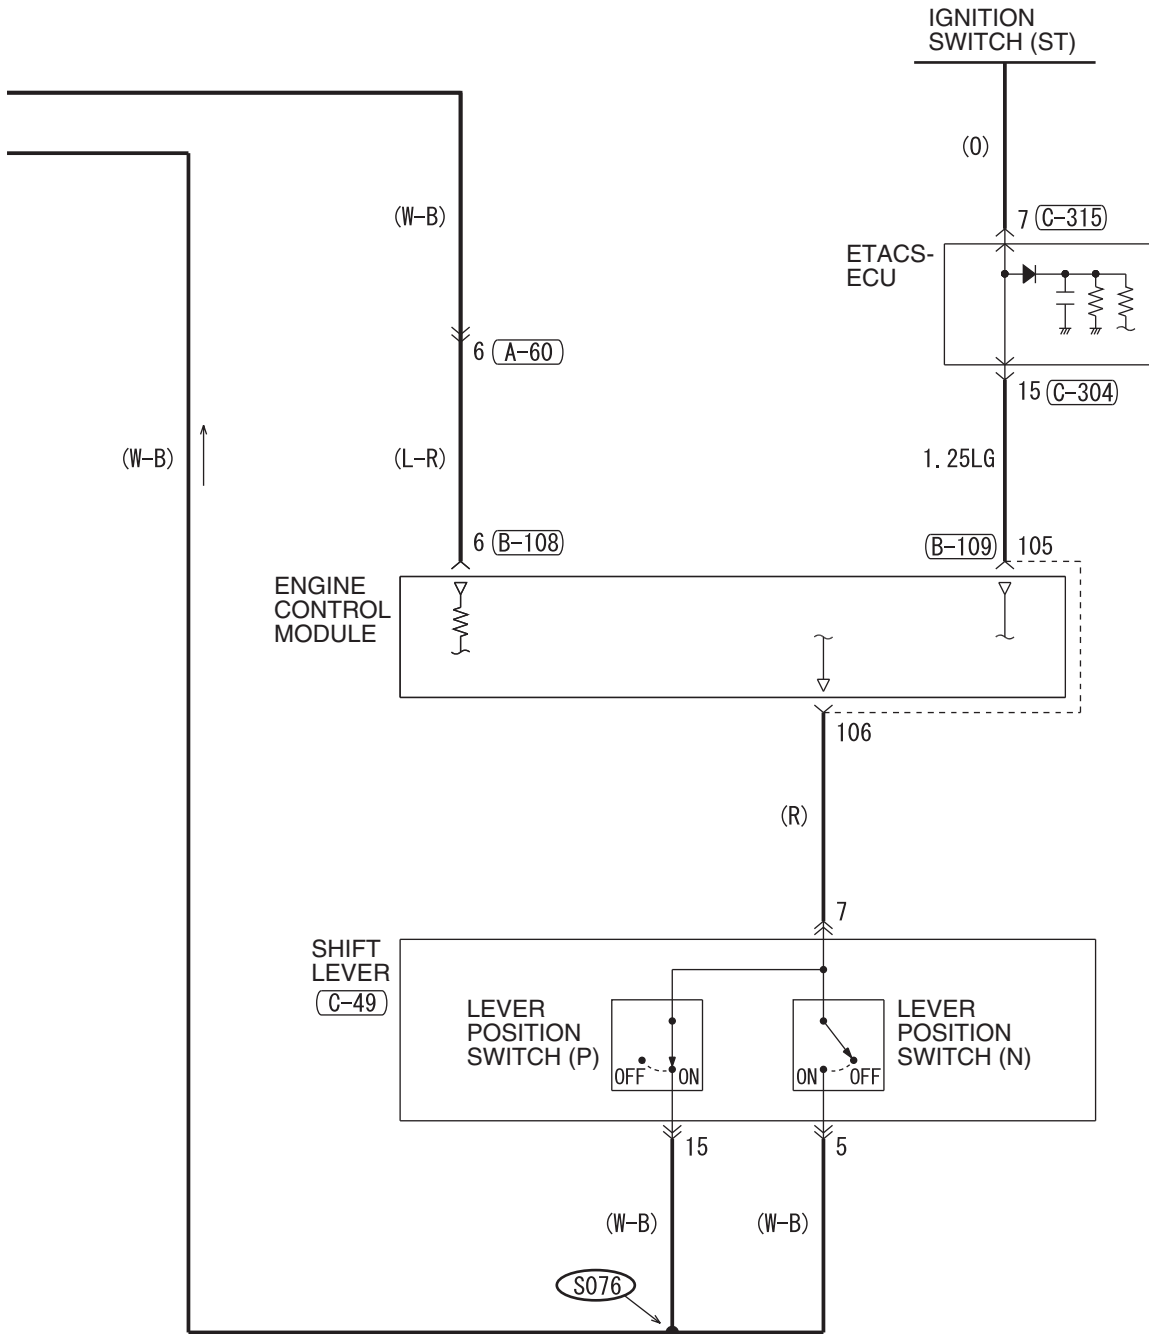

2

WIRE COLOR CODE

B : BLACK LG : LIGHT GREEN G : GREEN L : BLUE W : WHITE
Y : YELLOW SB : SKY BLUE BR : BROWN O : ORANGE GR : GRAY
R : RED P : PINK V : VIOLET PU : PURPLE SI : SILVER

H9S02M02AB