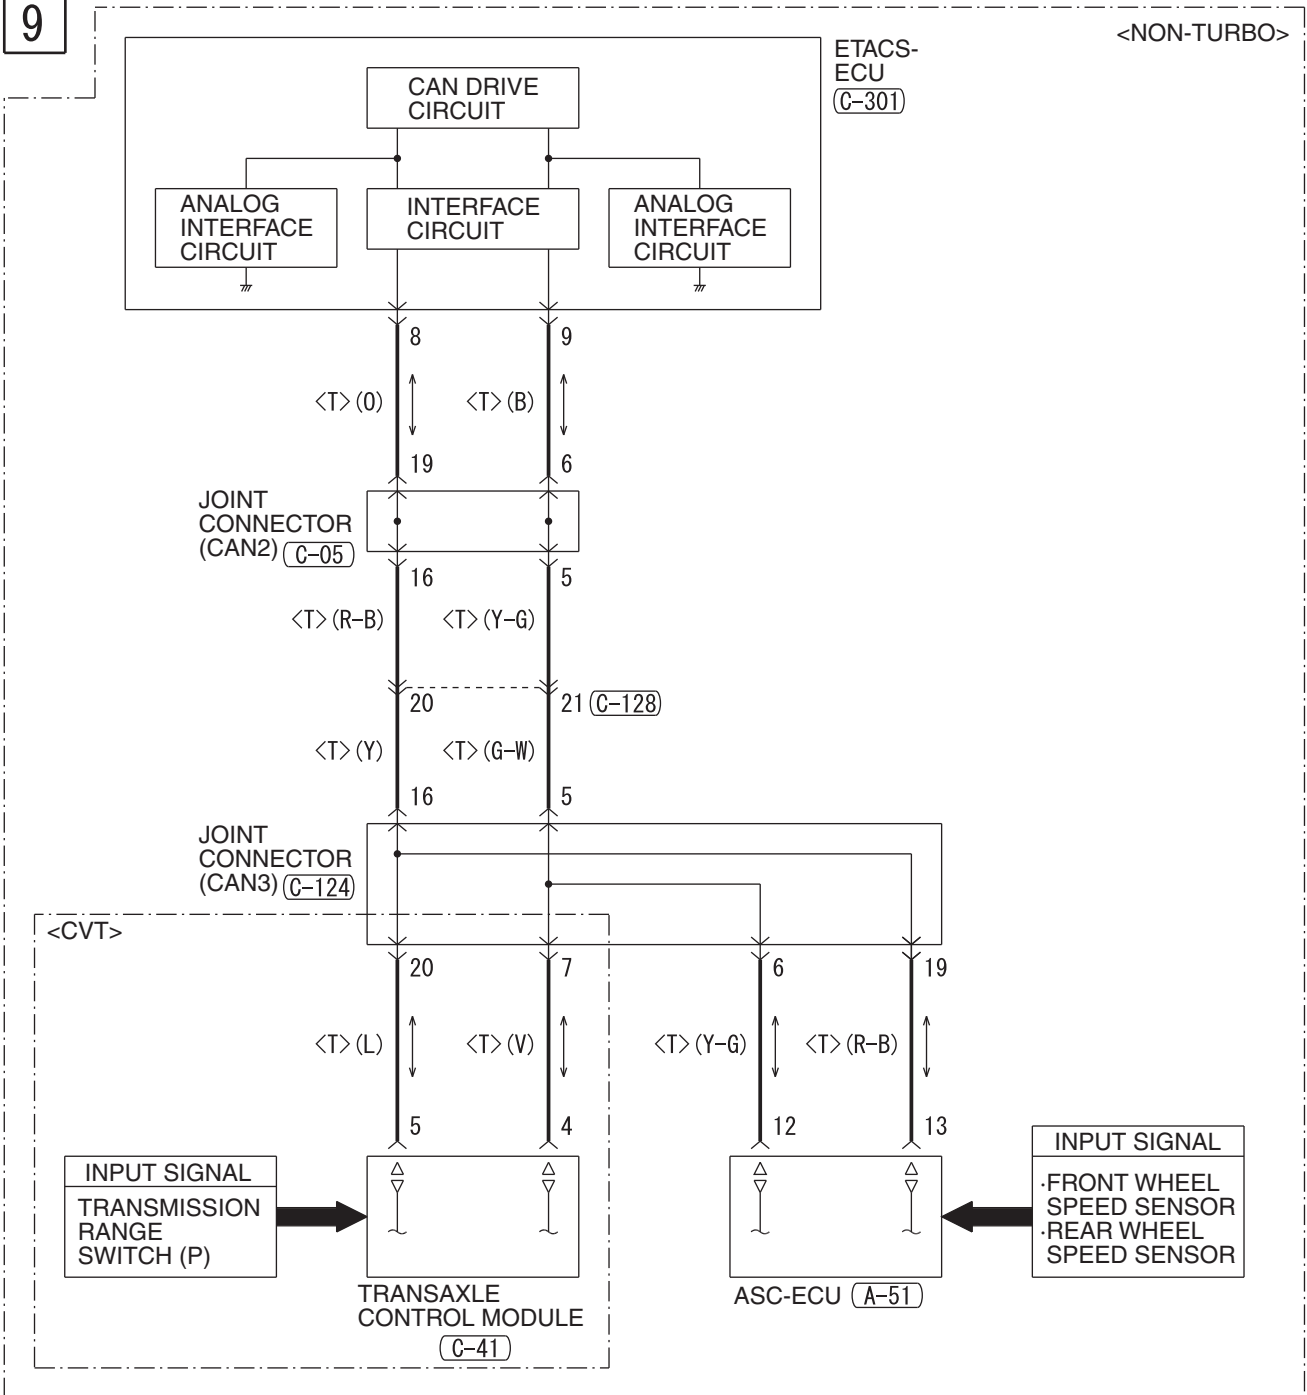

CENTRAL DOOR LOCKING SYSTEM (CONTINUED)

9

(A-51)

(C-05)

(C-41)

(C-49)