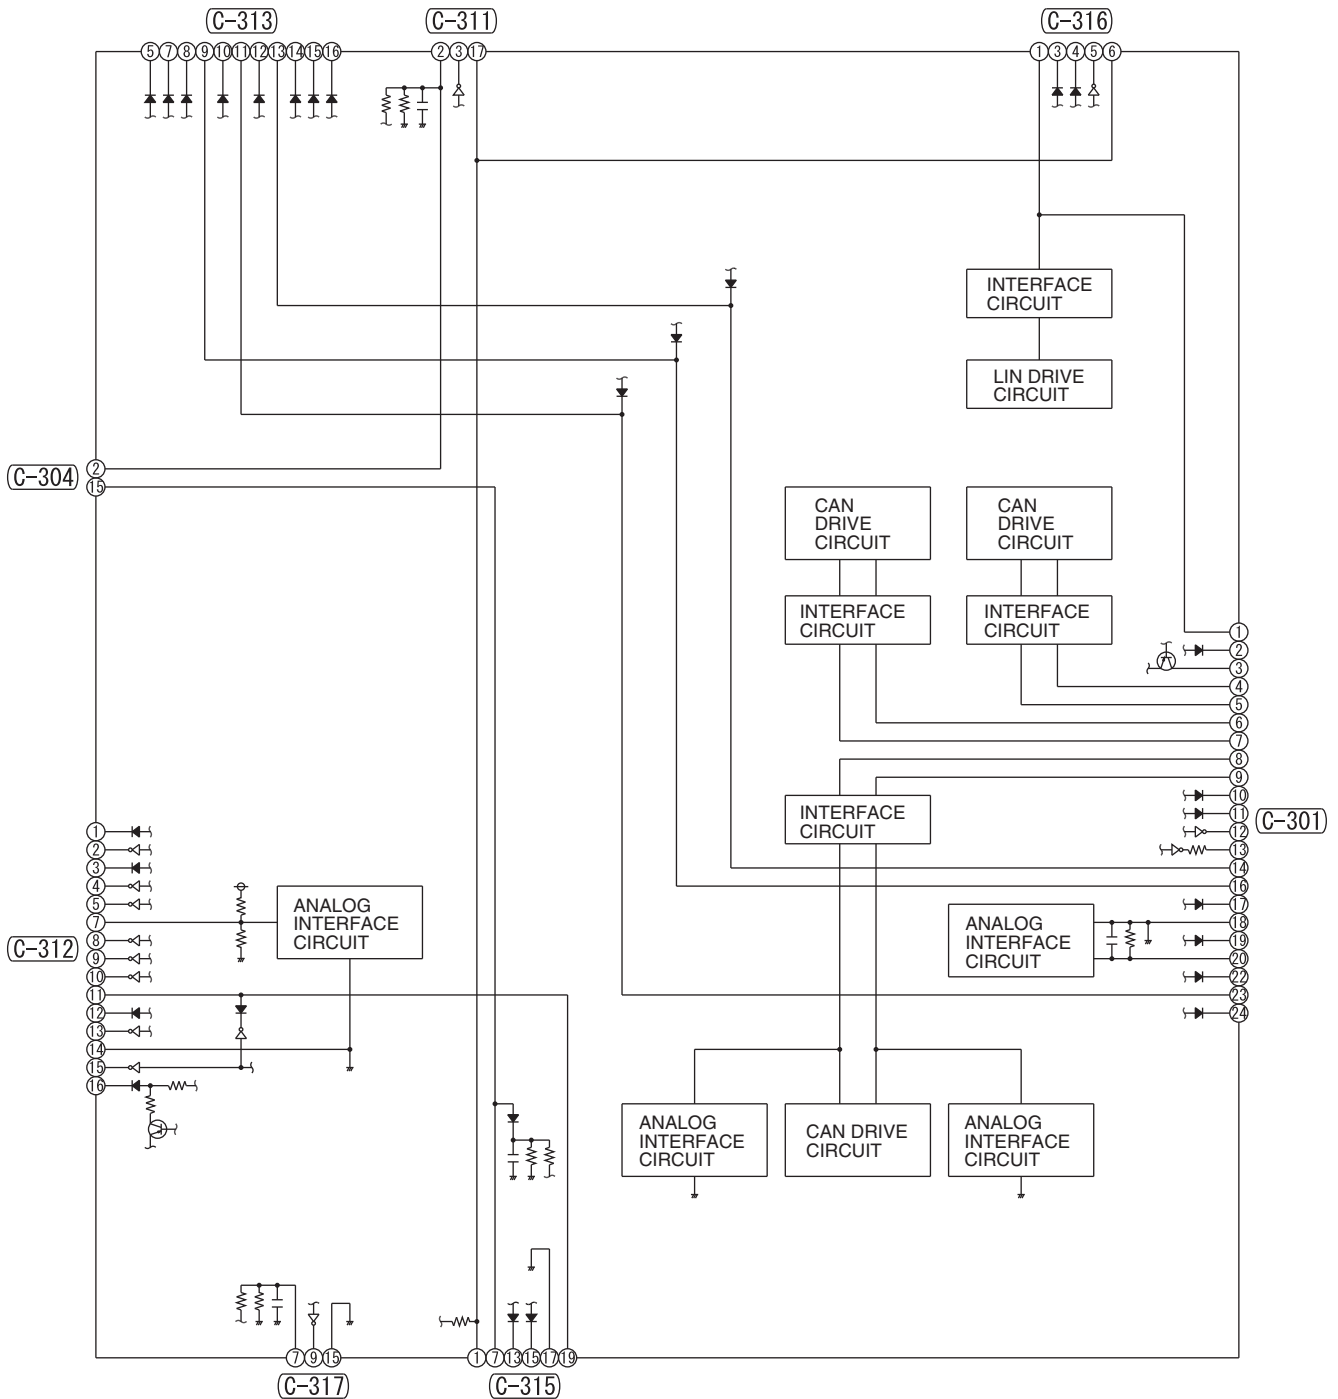

ETACS-ECU (CONTINUED)

C-301

C-304

C-311

C-312

C-313

MU801890