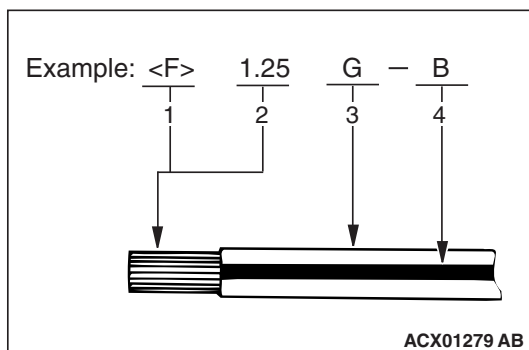

If a cable has two colors, the first of the two color code characters indicates the basic color (color of the cable coating) and the second indicates the marking (tracer) color.

No.	Meaning
1	<F>: Flexible wire <T>: Twisted wire
2	Wire size (mm ²)*
3	Basic color (color of the cable coating)
4	Marking color