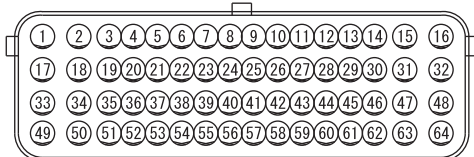

STARTING SYSTEM <M/T>