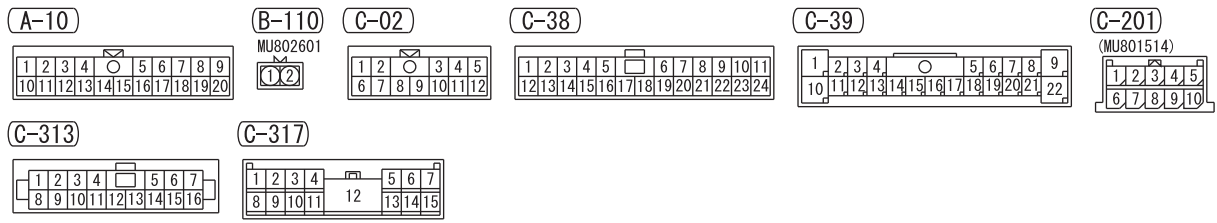

REAR WIPER AND WASHER <M/T>

1

- ·AIR CONDITIONING SYSTEM
- ·AUDIO SYSTEM
- ·BRAKE WARNING LIGHT, FUEL WARNING LIGHT AND OIL PRESSURE WARNING LIGHT
- ·CENTRAL DOOR LOCKING SYSTEM
- ·DOME LIGHT, LUGGAGE COMPARTMENT LIGHT AND IGNITION KEY HOLE ILLUMINATION LIGHT
- ·FOG LIGHT
- ·HEADLIGHT
- ·HEADLIGHT LEVELING SYSTEM
- ·HEATED SEAT
- ·IGNITION KEY REMINDER TONE ALARM
- ·IMMOBILIZER SYSTEM
- ·KEYLESS OPERATING SYSTEM (KOS)
- ·METER AND GAUGE
- ·MITSUBISHI MULTI-COMMUNICATION SYSTEM (MMCS)
- ·PARKING BRAKE REMINDER TONE ALARM
- ·TAILLIGHT, POSITION LIGHT, REAR SIDE MARKER LIGHT, LICENSE PLATE LIGHT AND LIGHTING MONITOR TONE ALARM
- ·THEFT-ALARM SYSTEM
- ·TIRE PRESSURE MONITORING SYSTEM (TPMS)
- ·TURN-SIGNAL LIGHT AND HAZARD WARNING LIGHT
- ·WINDSHIELD WIPER AND WASHER