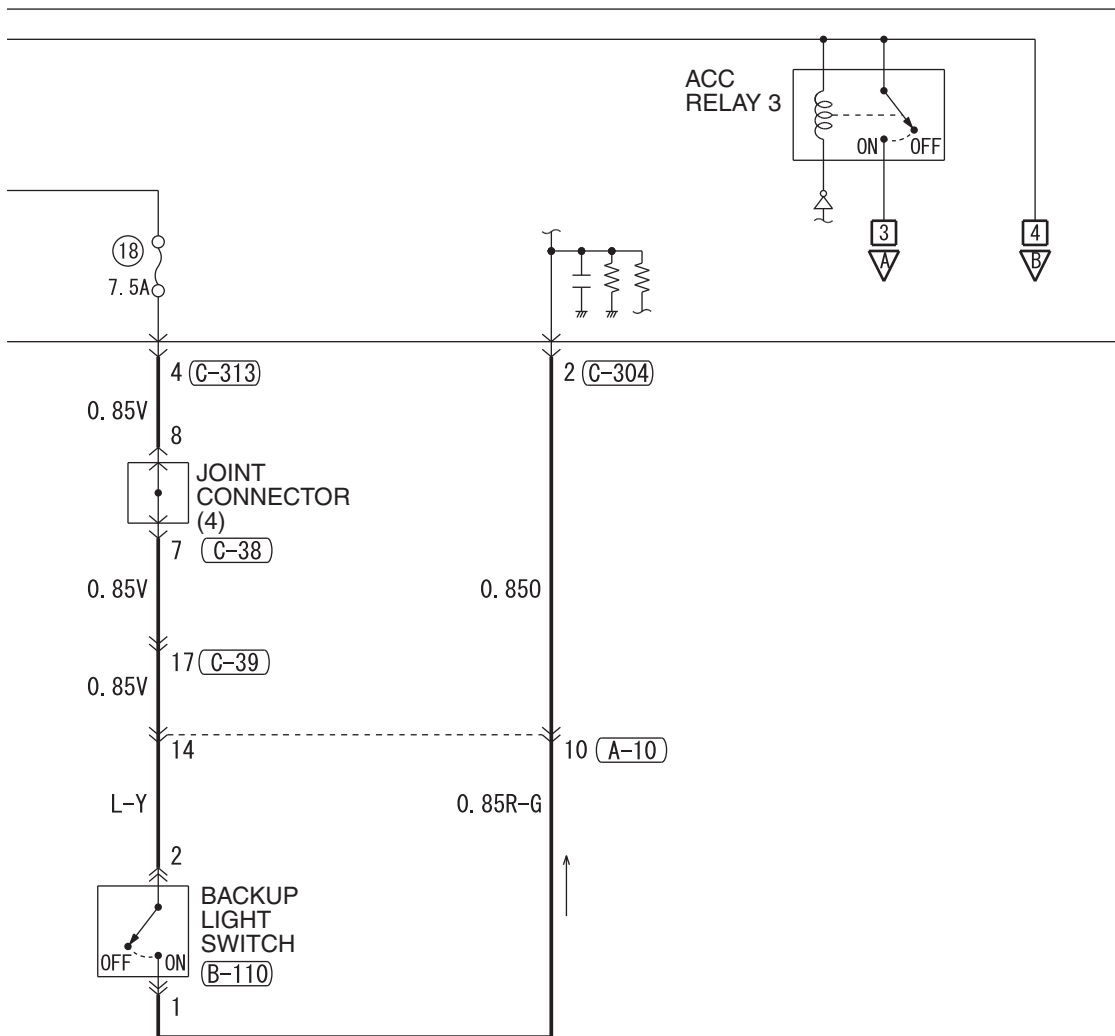

NOTE

- : .ABS AND ASC
- .AIR CONDITIONING SYSTEM
- .BRAKE WARNING LIGHT, FUEL WARNING LIGHT AND OIL PRESSURE WARNING LIGHT
- .CENTRAL DOOR LOCKING SYSTEM
- .CHARGING SYSTEM
- .COOLING SYSTEM
- .CRUISE CONTROL SYSTEM
- .DAYTIME RUNNING LIGHT (DRL)
- .DOME LIGHT, LUGGAGE COMPARTMENT LIGHT AND IGNITION KEY HOLE ILLUMINATION LIGHT
- .DOOR AJAR WARNING TONE ALARM
- .HANDS-FREE CELLULAR PHONE SYSTEM
- .HEADLIGHT
- .HEATED DOOR MIRROR
- .HEATED SEAT
- .IGNITION KEY REMINDER TONE ALARM
- <VEHICLES WITH KOS>
- .IMMOBILIZER SYSTEM
- .KEYLESS OPERATING SYSTEM (KOS)
- .METER AND GAUGE
- .MFI SYSTEM
- .REAR WINDOW DEFOGGER
- .SEAT BELT WARNING TONE ALARM
- .SUNROOF
- .SUPPLEMENTAL RESTRAINT SYSTEM (SRS)
- .THEFT-ALARM SYSTEM
- .TIRE PRESSURE MONITORING SYSTEM (TPMS)

(C-201-1)

UPPER SIDE

UPPER SIDE

MU801325

WIRE COLOR CODE

B: BLACK LG: LIGHT GREEN G: GREEN L: BLUE W: WHITE Y: YELLOW SB: SKY BLUE
BR: BROWN O: ORANGE GR: GRAY R: RED P: PINK V: VIOLET PU: PURPLE SI: SILVER

HAS13M01AB