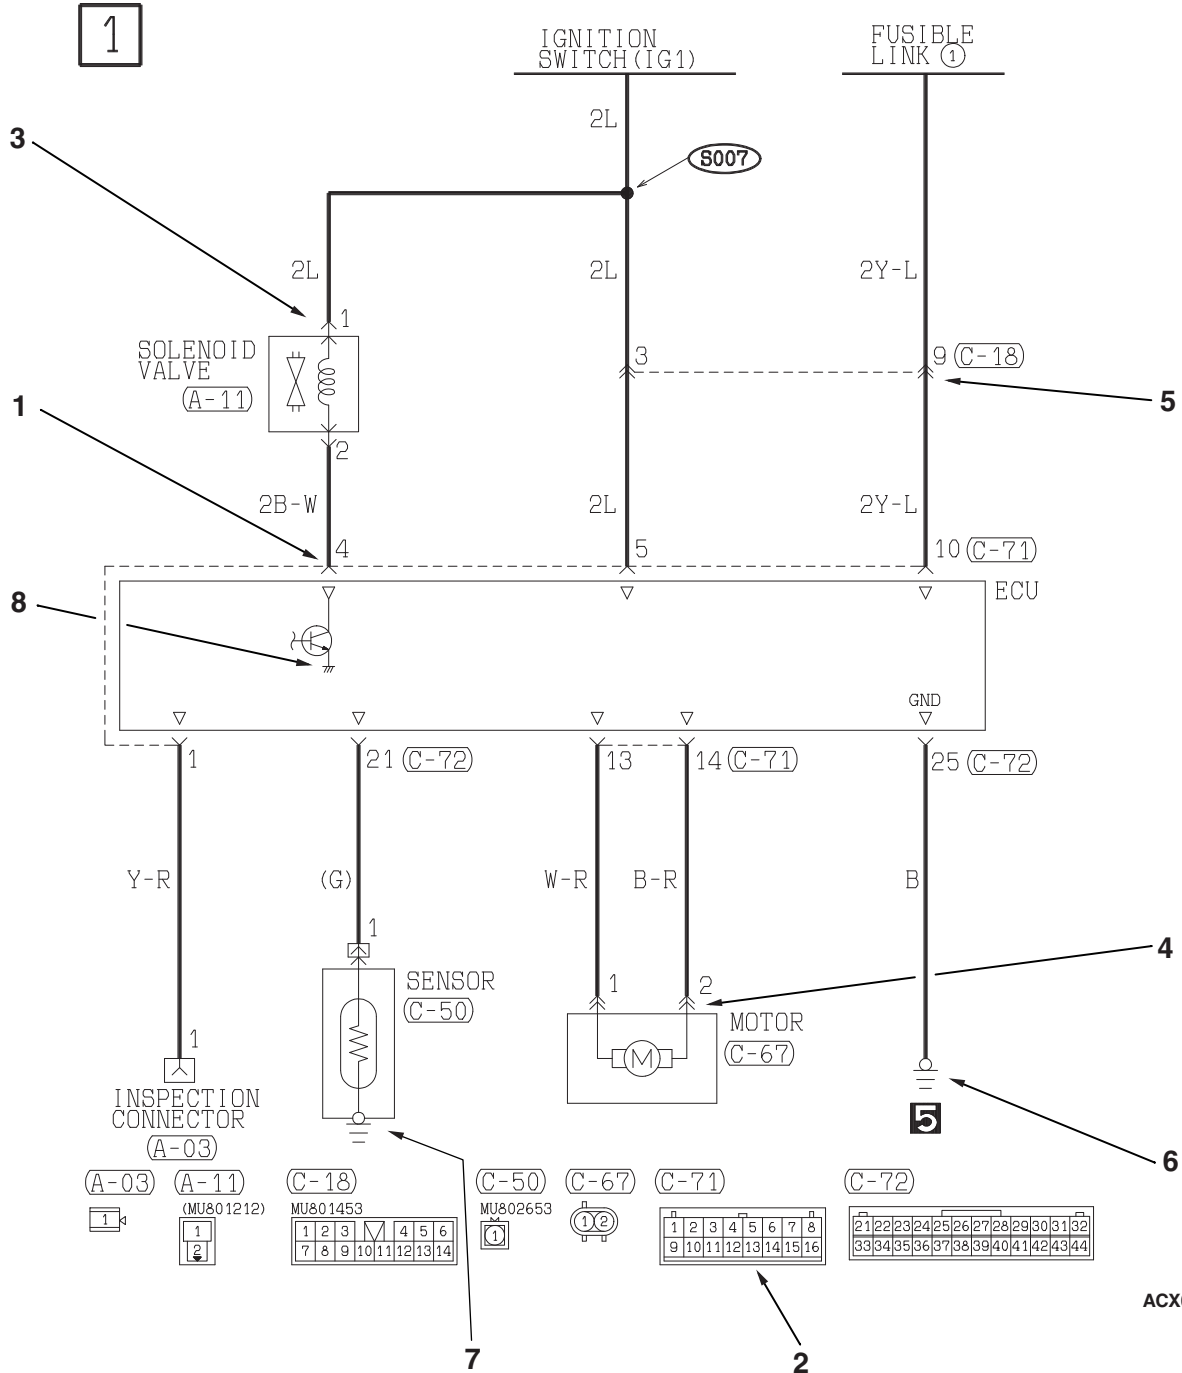

HOW TO READ CIRCUIT DIAGRAMS

The circuit of each system from the fuse (or fusible link) to ground is shown. The power supply is shown at the top and the ground at the bottom to facilitate understanding of how the current flows. Some variations are included in one circuit diagram. Accordingly, some diagrams may not be applicable for individual vehicles. The circuit diagrams show the state when switches are operated.

ACX02364 AC

Item	No.	Connector/ Grounding	Symbol	Contents
Connector and terminal marking	1		Male terminal  ACX01252 AB	The male and female terminals are indicated as shown. The connector with male terminal(s) is called as male connector and indicated by two connector contour lines, while the connector with female terminal(s) is called as female connector and indicated by single connector contour line.
			Male connector  ACX01253 AB	
			Female terminal  ACX01255 AB	
			Female connector  ACX01256 AB	
Connector symbol marking	2	Device 	 ACX01253	The symbol indicates the connector is viewed as shown. At a device connection, the connector symbol on the device side is shown. For an intermediate connector, the male connector symbol is shown. For spare connectors and check connectors, no device is connected, and so the harness-side connector symbol is shown for these connectors. However, a data link connector is exceptional.
		Intermediate connector 		
		Spare connector, check connector 	 ACX01256	