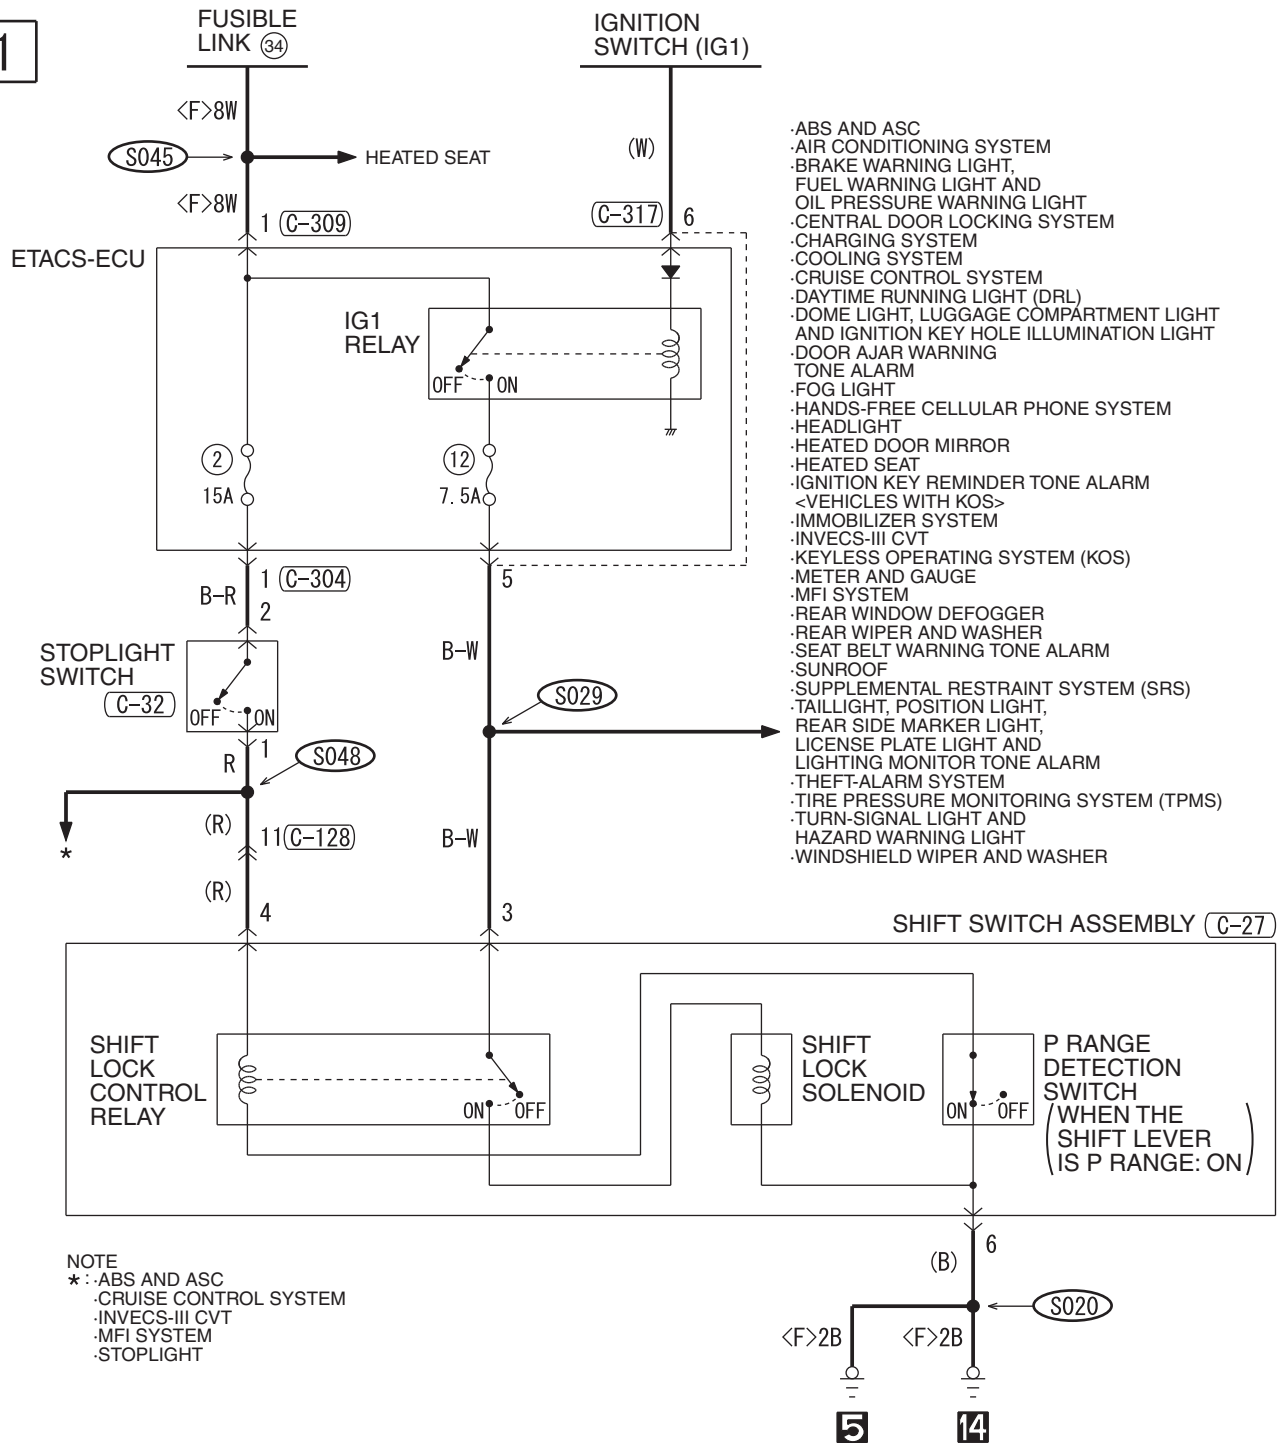

SHIFT LOCK MECHANISM <CVT>

1

- ABS AND ASC
- AIR CONDITIONING SYSTEM
- BRAKE WARNING LIGHT,
- FUEL WARNING LIGHT AND
- OIL PRESSURE WARNING LIGHT
- CENTRAL DOOR LOCKING SYSTEM
- CHARGING SYSTEM
- COOLING SYSTEM
- CRUISE CONTROL SYSTEM
- DAYTIME RUNNING LIGHT (DRL)
- DOME LIGHT, LUGGAGE COMPARTMENT LIGHT
- AND IGNITION KEY HOLE ILLUMINATION LIGHT
- DOOR AJAR WARNING
- TONE ALARM
- FOG LIGHT
- HANDS-FREE CELLULAR PHONE SYSTEM
- HEADLIGHT
- HEATED DOOR MIRROR
- HEATED SEAT
- IGNITION KEY REMINDER TONE ALARM
- <VEHICLES WITH KOS>
- IMMOBILIZER SYSTEM
- INVECS-III CVT
- KEYLESS OPERATING SYSTEM (KOS)
- METER AND GAUGE
- MFI SYSTEM
- REAR WINDOW DEFOGGER
- REAR WIPER AND WASHER
- SEAT BELT WARNING TONE ALARM
- SUNROOF
- SUPPLEMENTAL RESTRAINT SYSTEM (SRS)
- TAILLIGHT, POSITION LIGHT,
- REAR SIDE MARKER LIGHT,
- LICENSE PLATE LIGHT AND
- LIGHTING MONITOR TONE ALARM
- THEFT-ALARM SYSTEM
- TIRE PRESSURE MONITORING SYSTEM (TPMS)
- TURN-SIGNAL LIGHT AND
- HAZARD WARNING LIGHT
- WINDSHIELD WIPER AND WASHER

NOTE
* : - ABS AND ASC
- CRUISE CONTROL SYSTEM
- INVECS-III CVT
- MFI SYSTEM
- STOPLIGHT

WIRE COLOR CODE
B : BLACK LG : LIGHT GREEN G : GREEN L : BLUE W : WHITE Y : YELLOW SB : SKY BLUE
BR : BROWN O : ORANGE GR : GRAY R : RED P : PINK V : VIOLET PU : PURPLE SI : SILVER