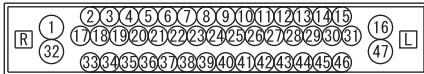

HEADLIGHT <HALOGEN TYPE> (CONTINUED)

5