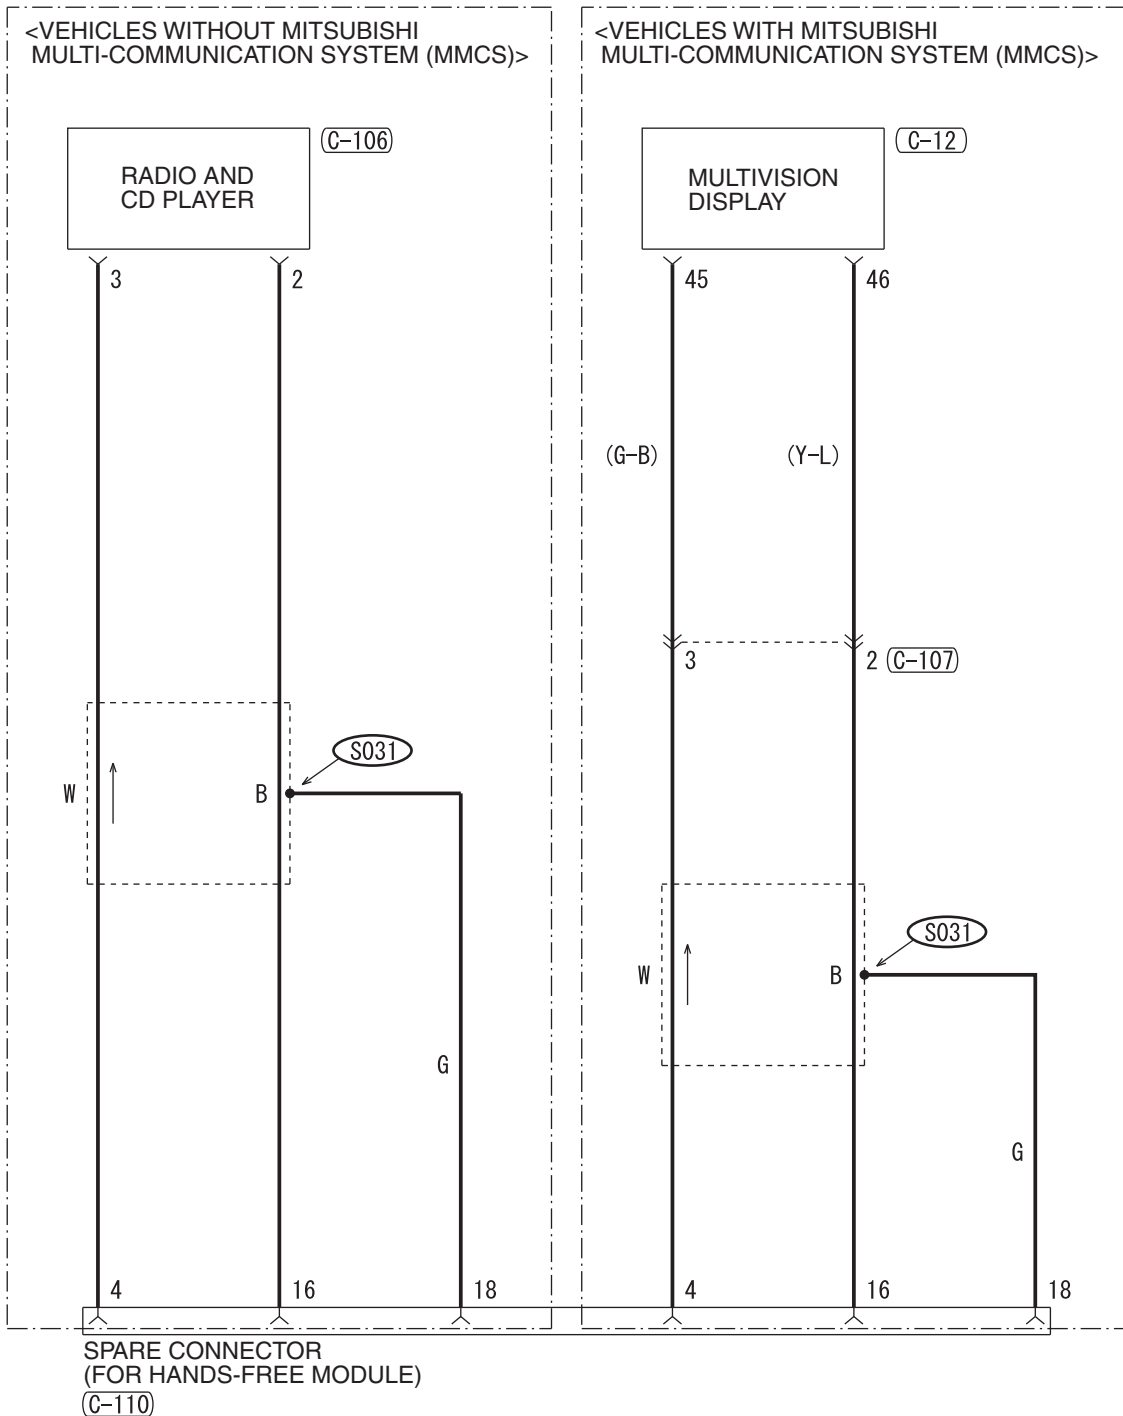

SPARE CONNECTOR (FOR HANDS-FREE CELLULAR PHONE SYSTEM) (CONTINUED)

3

(C-106)

(C-107)

(C-110)

WIRE COLOR CODE

B: BLACK LG: LIGHT GREEN G: GREEN L: BLUE W: WHITE Y: YELLOW SB: SKY BLUE
BR: BROWN O: ORANGE GR: GRAY R: RED P: PINK V: VIOLET PU: PURPLE SI: SILVER