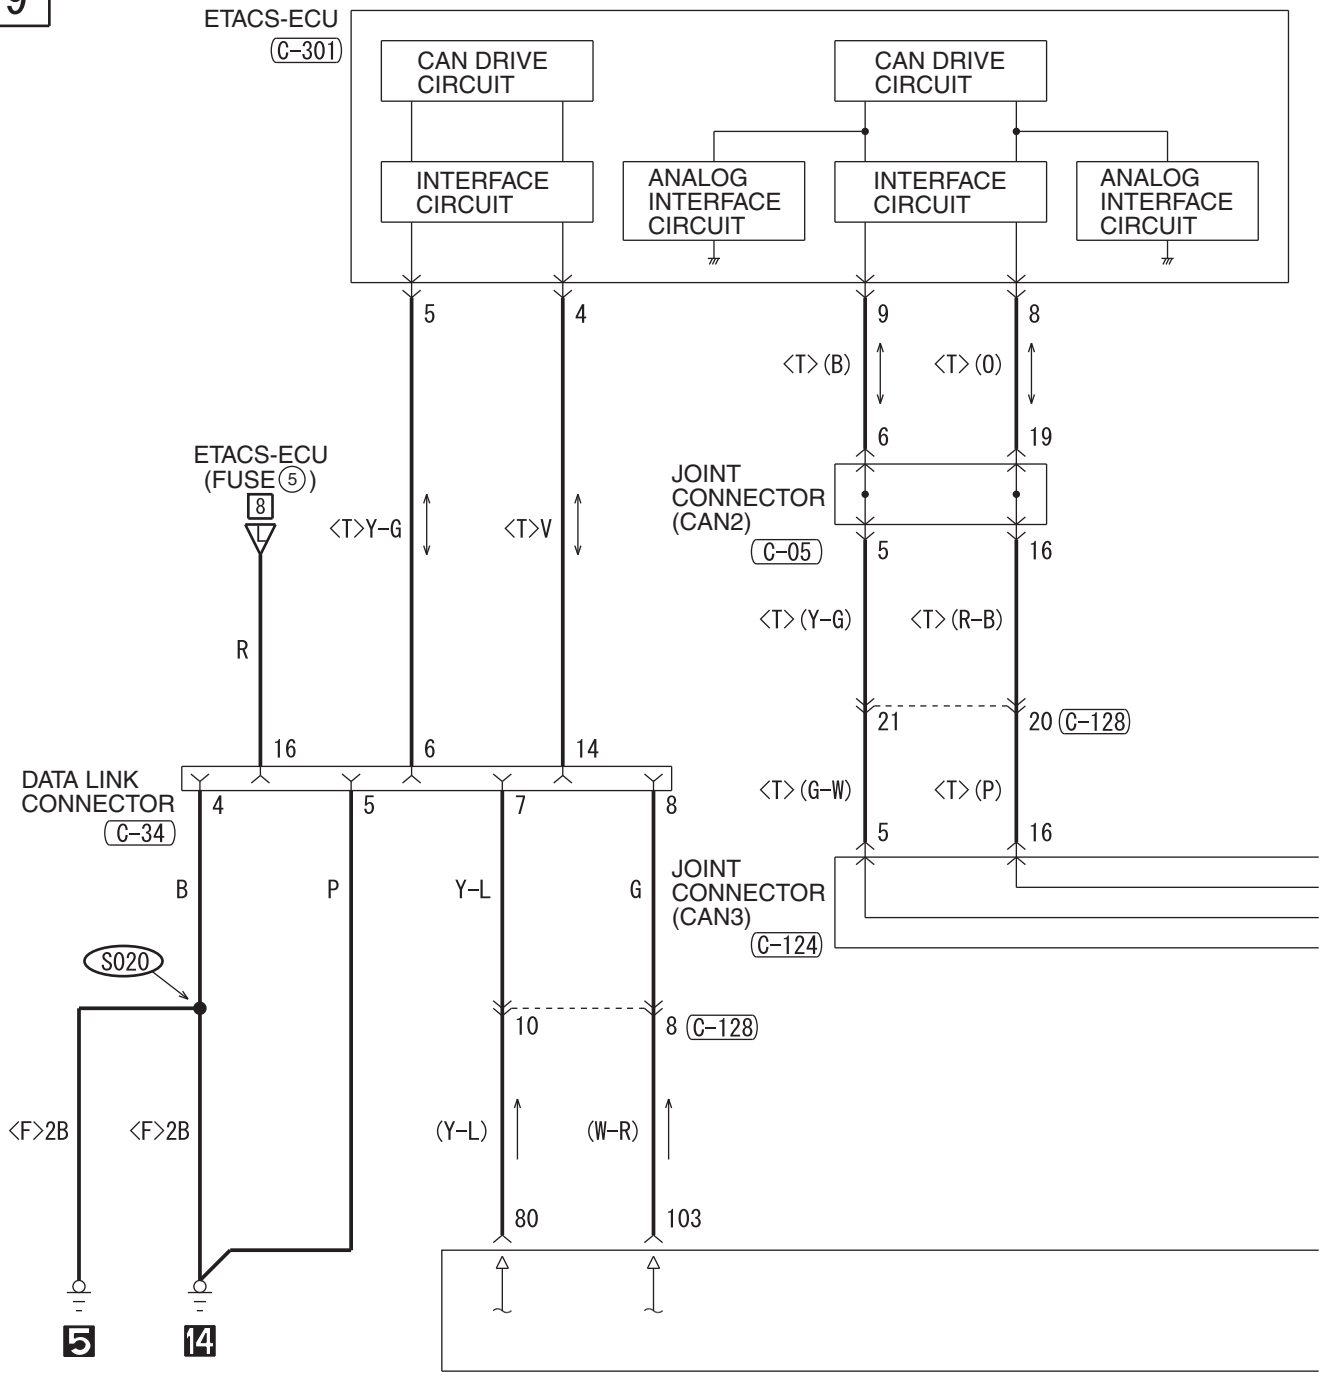

MFI SYSTEM <TURBO> (CONTINUED)

9