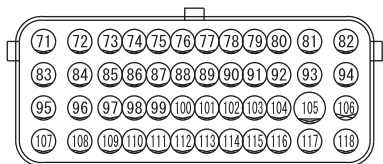

10

NOTE
* : THE TERMINAL NUMBERS DESCRIBED
IN THE CIRCUIT DIAGRAM AGREE WITH
THE NUMBERS MADE ON THE
TRANSAXLE ASSEMBLY CONNECTOR AND
HARNES SIDE CONNECTOR.