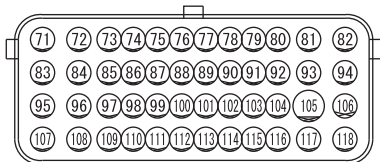

NOTE
* : THE TERMINAL NUMBERS DESCRIBED
IN THE CIRCUIT DIAGRAM AGREE WITH
THE NUMBERS MARKED ON THE
TRANSAXLE ASSEMBLY CONNECTOR AND
HARNESS SIDE CONNECTOR.