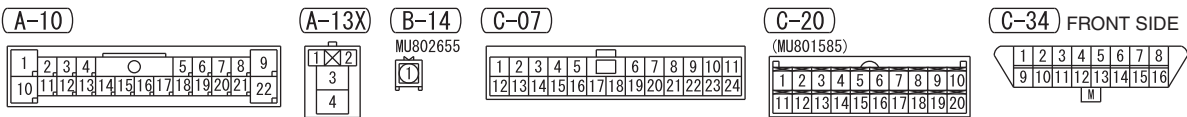

AIR CONDITIONING SYSTEM <TURBO>

M1901032100606