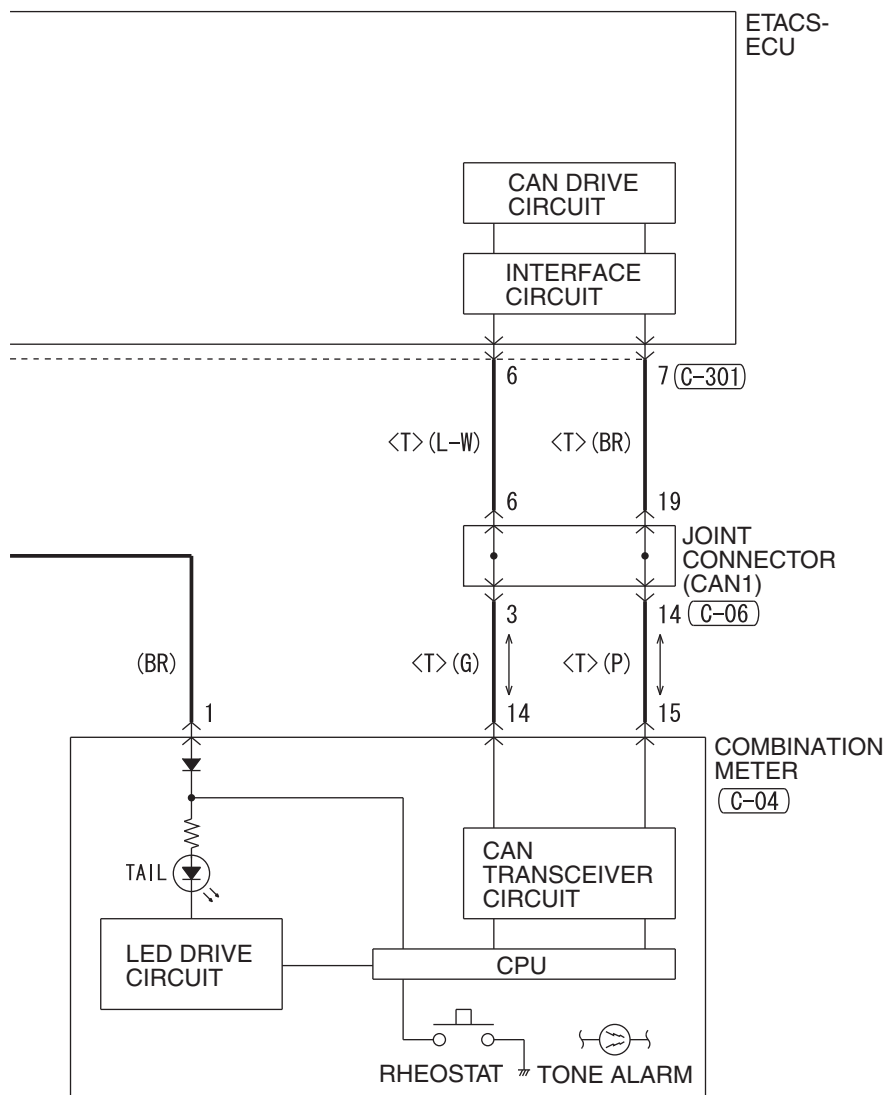

NOTE

- *1: VEHICLES WITH AUTOMATIC LIGHT
- *2:
  - ·AIR CONDITIONING SYSTEM
  - ·CENTRAL DOOR LOCKING SYSTEM
  - ·DOME LIGHT, LUGGAGE COMPARTMENT LIGHT AND IGNITION KEY HOLE ILLUMINATION LIGHT
  - ·HEADLIGHT
  - ·IMMOBILIZER SYSTEM
  - ·KEYLESS OPERATING SYSTEM (KOS)
  - ·THEFT-ALARM SYSTEM
  - ·TIRE PRESSURE MONITORING SYSTEM (TPMS)
- *3:
  - ·ABS AND ASC
  - ·ABS, ASC AND ACD
  - ·AIR CONDITIONING SYSTEM
  - ·BRAKE WARNING LIGHT, FUEL WARNING LIGHT AND OIL PRESSURE WARNING LIGHT
  - ·CENTRAL DOOR LOCKING SYSTEM
  - ·CHARGING SYSTEM
  - ·COOLING SYSTEM
  - ·CRUISE CONTROL SYSTEM
  - ·DAYTIME RUNNING LIGHT (DRL)
  - ·DOME LIGHT, LUGGAGE COMPARTMENT LIGHT AND IGNITION KEY HOLE ILLUMINATION LIGHT
  - ·DOOR AJAR WARNING TONE ALARM
  - ·HANDS-FREE CELLULAR PHONE SYSTEM
  - ·HEADLIGHT
  - ·HEATED DOOR MIRROR
  - ·HEATED SEAT
  - ·IGNITION KEY REMINDER TONE ALARM
  - ·<VEHICLES WITH KOS>
  - ·IMMOBILIZER SYSTEM
  - ·INVECS-III CVT
  - ·KEYLESS OPERATING SYSTEM (KOS)
  - ·METER AND GAUGE
  - ·MFI SYSTEM
  - ·REAR WINDOW DEFOGGER
  - ·SEAT BELT WARNING TONE ALARM
  - ·SHIFT LOCK MECHANISM
  - ·SUNROOF
  - ·SUPPLEMENTAL RESTRAINT SYSTEM (SRS)
  - ·TC-SST
  - ·THEFT-ALARM SYSTEM
  - ·TIRE PRESSURE MONITORING SYSTEM (TPMS)

C-317

1	2	3	4	5	6	7	
8	9	10	11	12	13	14	15

WIRE COLOR CODE

B : BLACK LG : LIGHT GREEN G : GREEN L : BLUE W : WHITE Y : YELLOW SB : SKY BLUE
BR : BROWN O : ORANGE GR : GRAY R : RED P : PINK V : VIOLET PU : PURPLE SI : SILVER

HAS08M03BB