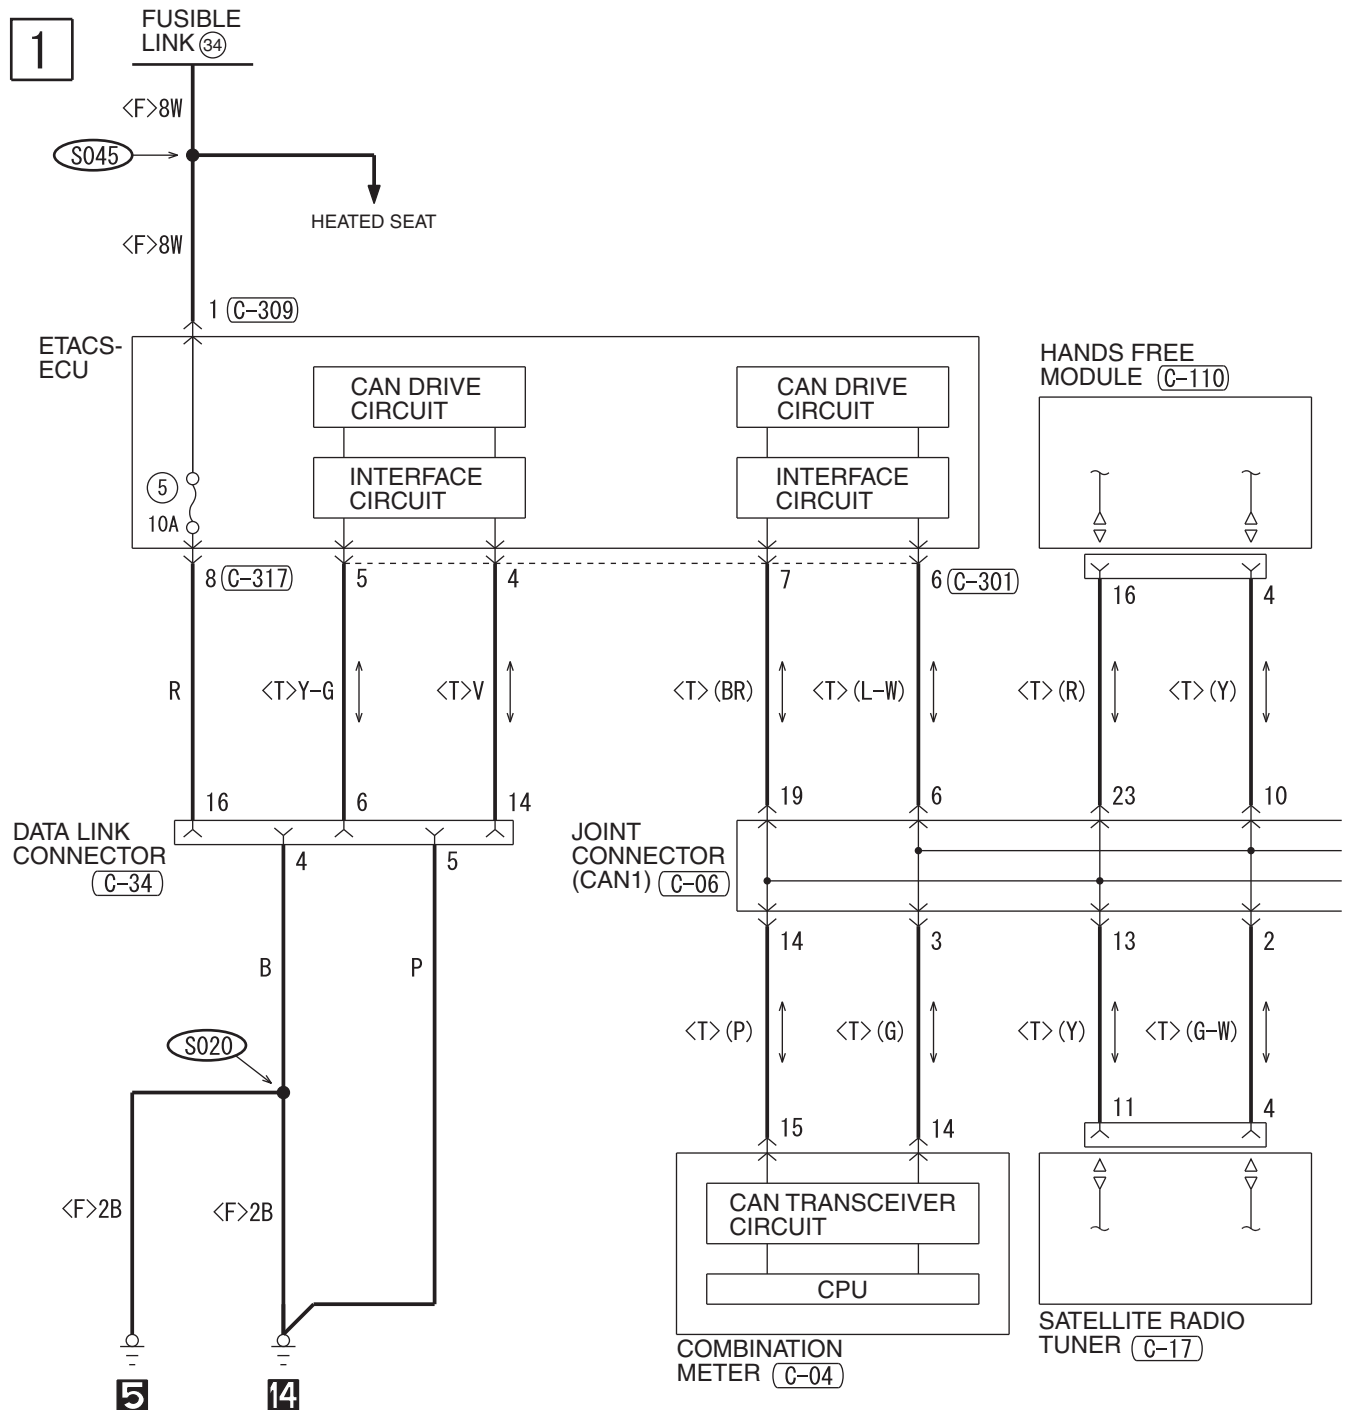

CONTROLLER AREA NETWORK (CAN) <NON-TURBO>

M1901004001155

HAS15M12AA