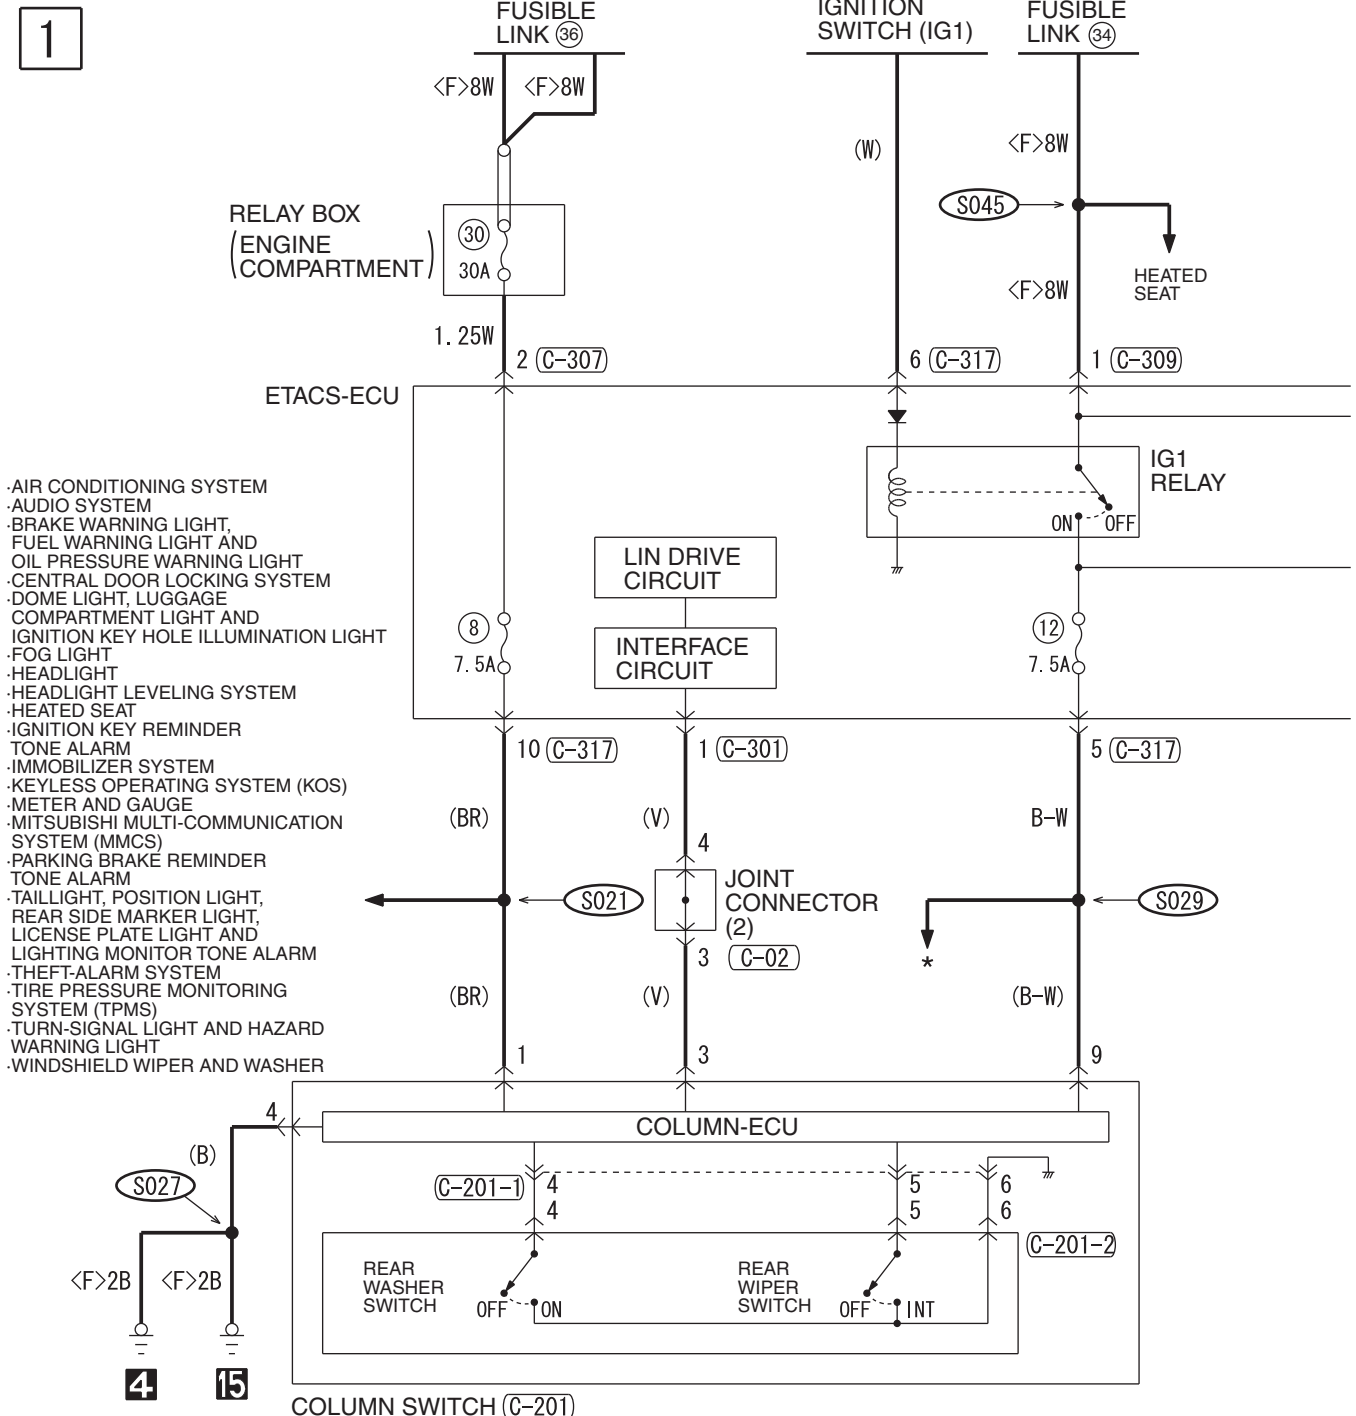

REAR WIPER AND WASHER <CVT>

M1901006203269

- ·AIR CONDITIONING SYSTEM
- ·AUDIO SYSTEM
- ·BRAKE WARNING LIGHT, FUEL WARNING LIGHT AND OIL PRESSURE WARNING LIGHT
- ·CENTRAL DOOR LOCKING SYSTEM
- ·DOME LIGHT, LUGGAGE COMPARTMENT LIGHT AND IGNITION KEY HOLE ILLUMINATION LIGHT
- ·FOG LIGHT
- ·HEADLIGHT
- ·HEADLIGHT LEVELING SYSTEM
- ·HEATED SEAT
- ·IGNITION KEY REMINDER TONE ALARM
- ·IMMOBILIZER SYSTEM
- ·KEYLESS OPERATING SYSTEM (KOS)
- ·METER AND GAUGE
- ·MITSUBISHI MULTI-COMMUNICATION SYSTEM (MMCS)
- ·PARKING BRAKE REMINDER TONE ALARM
- ·TAILLIGHT, POSITION LIGHT, REAR SIDE MARKER LIGHT, LICENSE PLATE LIGHT AND LIGHTING MONITOR TONE ALARM
- ·THEFT-ALARM SYSTEM
- ·TIRE PRESSURE MONITORING SYSTEM (TPMS)
- ·TURN-SIGNAL LIGHT AND HAZARD WARNING LIGHT
- ·WINDSHIELD WIPER AND WASHER