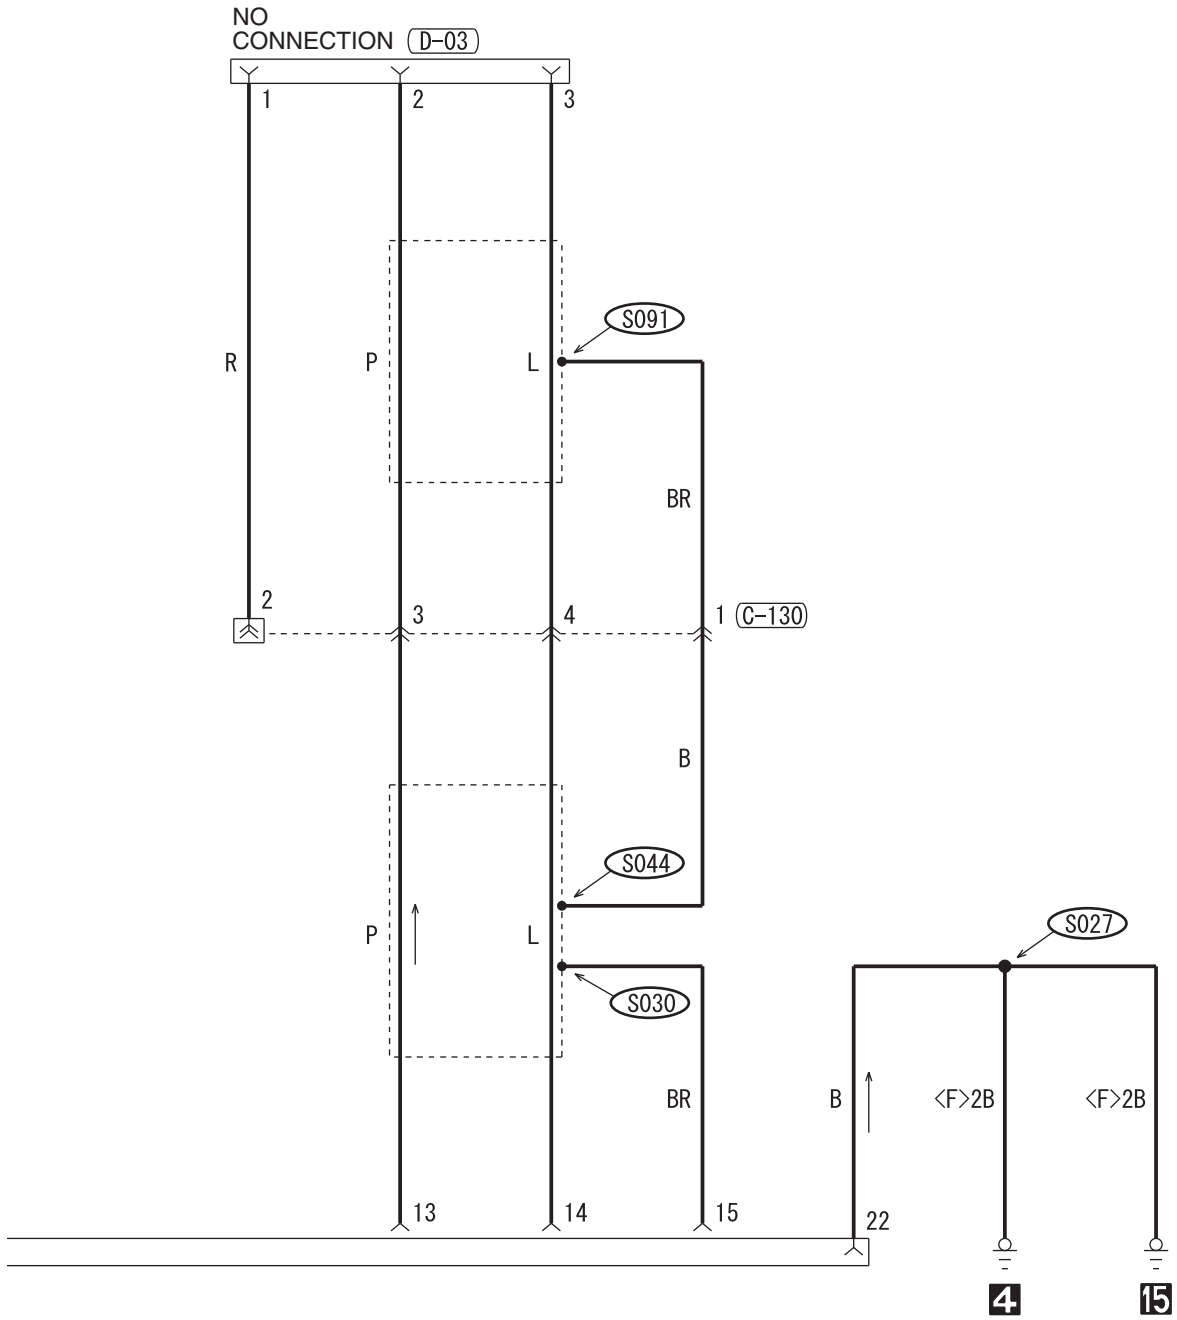

(D-25)

(D-26)

NOTES

SPARE CONNECTOR (FOR HANDS-FREE CELLULAR PHONE SYSTEM)

M1901034300048

2

WIRE COLOR CODE
 B: BLACK LG: LIGHT GREEN G: GREEN L: BLUE W: WHITE Y: YELLOW SB: SKY BLUE
 BR: BROWN O: ORANGE GR: GRAY R: RED P: PINK V: VIOLET PU: PURPLE SI: SILVER