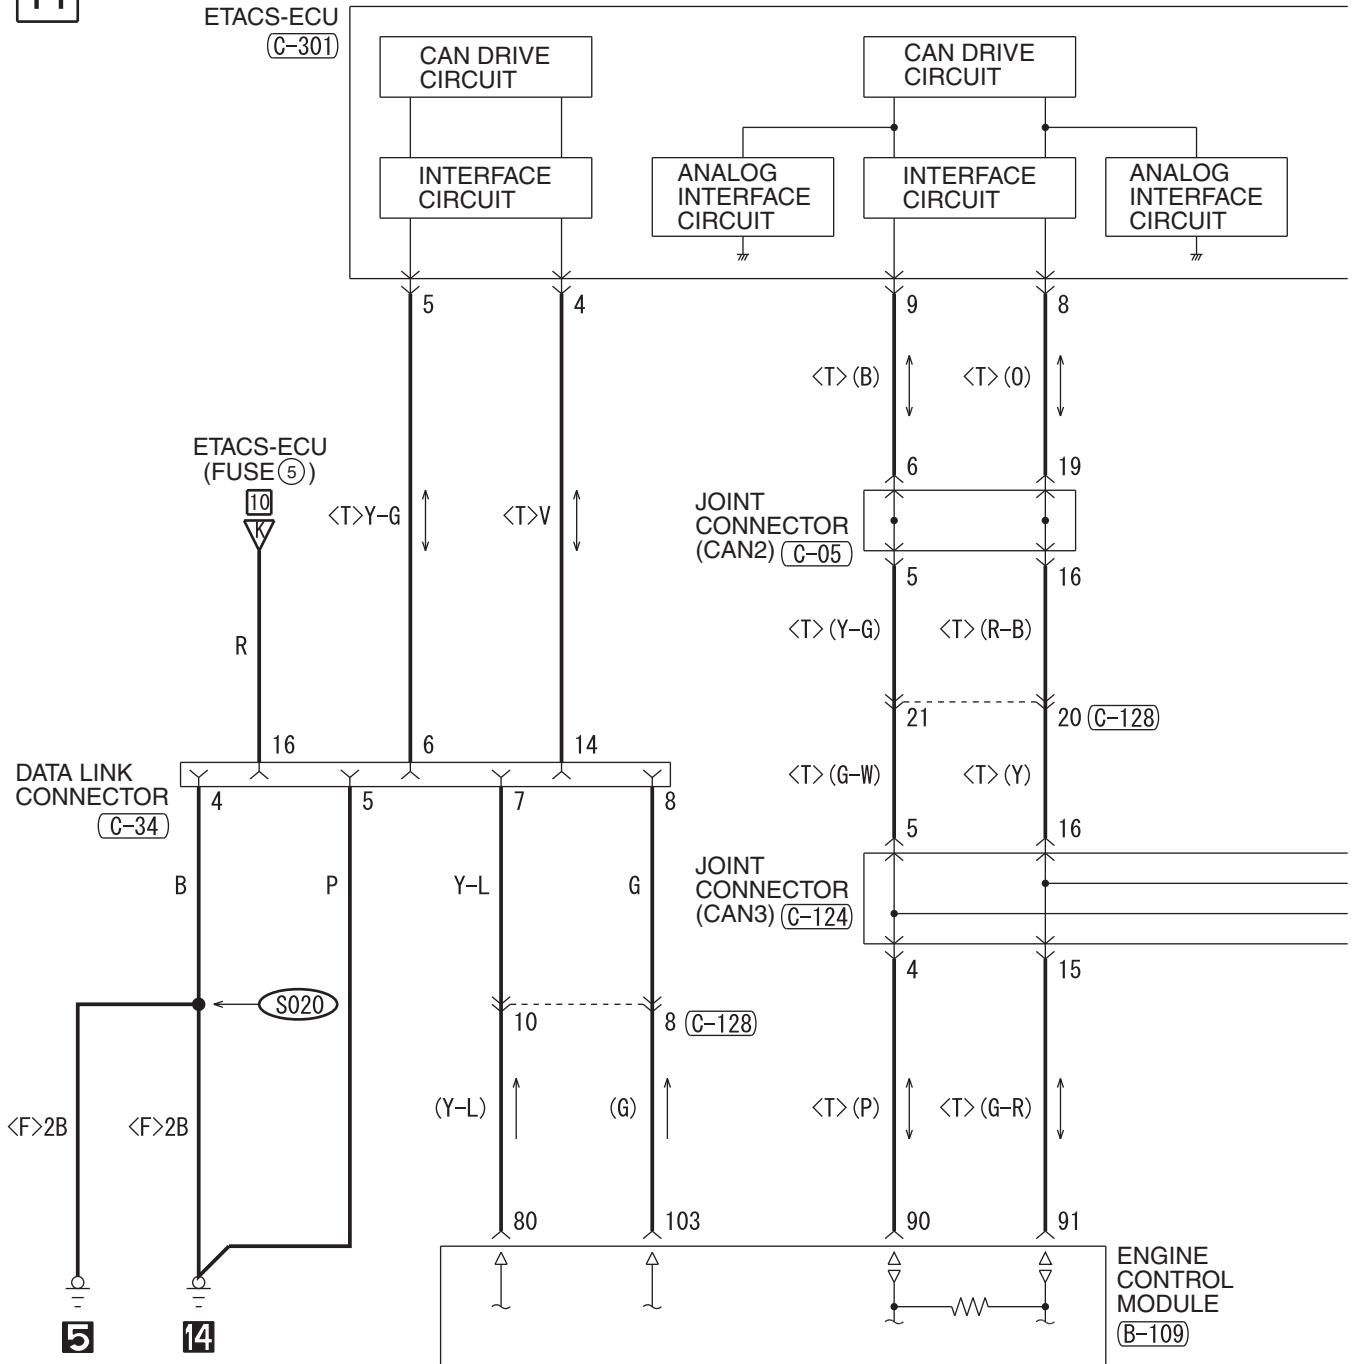

(C-04)

(C-05)

(C-06)

MFI SYSTEM <NON-TURBO> (CONTINUED)

11

(B-109)