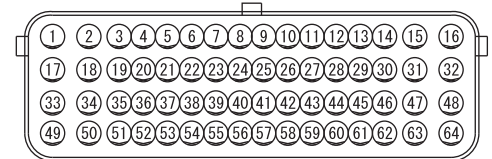

MFI SYSTEM <TURBO> (CONTINUED)