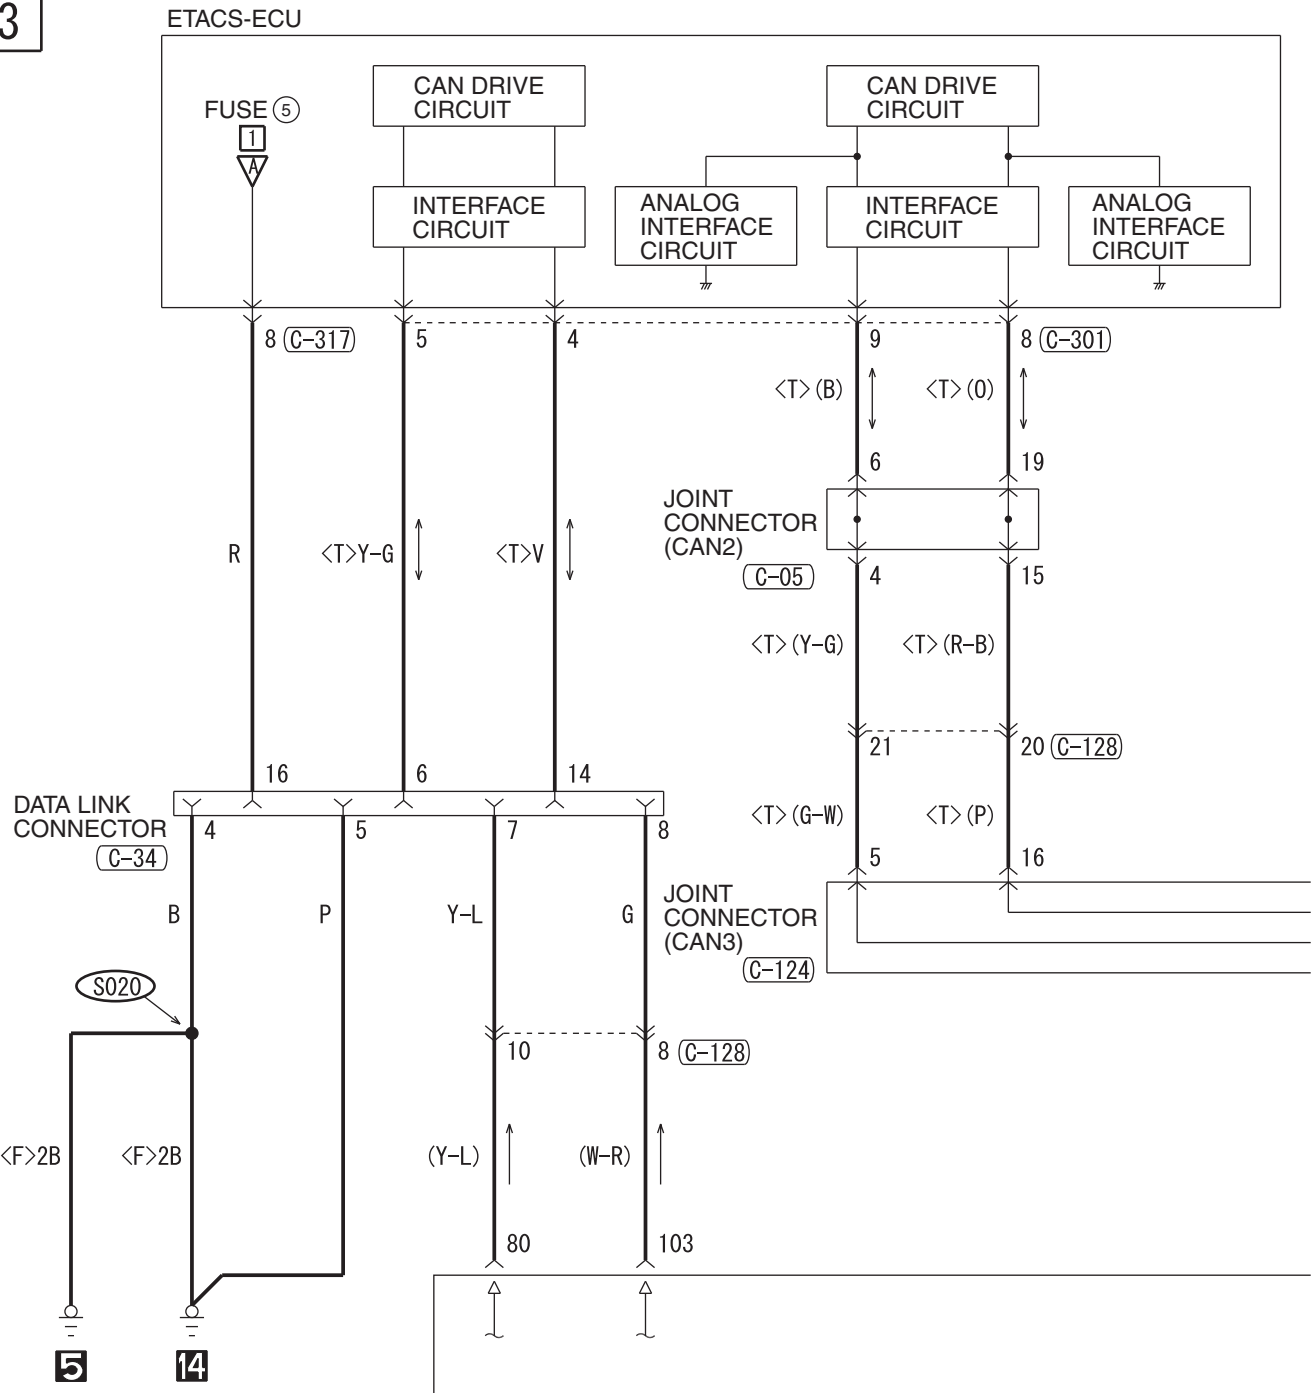

TIRE PRESSURE MONITORING (TPMS) <TURBO> (CONTINUED)

3