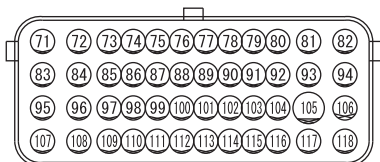

2

(B-109)

WIRE COLOR CODE

B : BLACK LG : LIGHT GREEN G : GREEN L : BLUE W : WHITE
Y : YELLOW SB : SKY BLUE BR : BROWN O : ORANGE GR : GRAY
R : RED P : PINK V : VIOLET PU : PURPLE SI : SILVER

H9S02M02AB