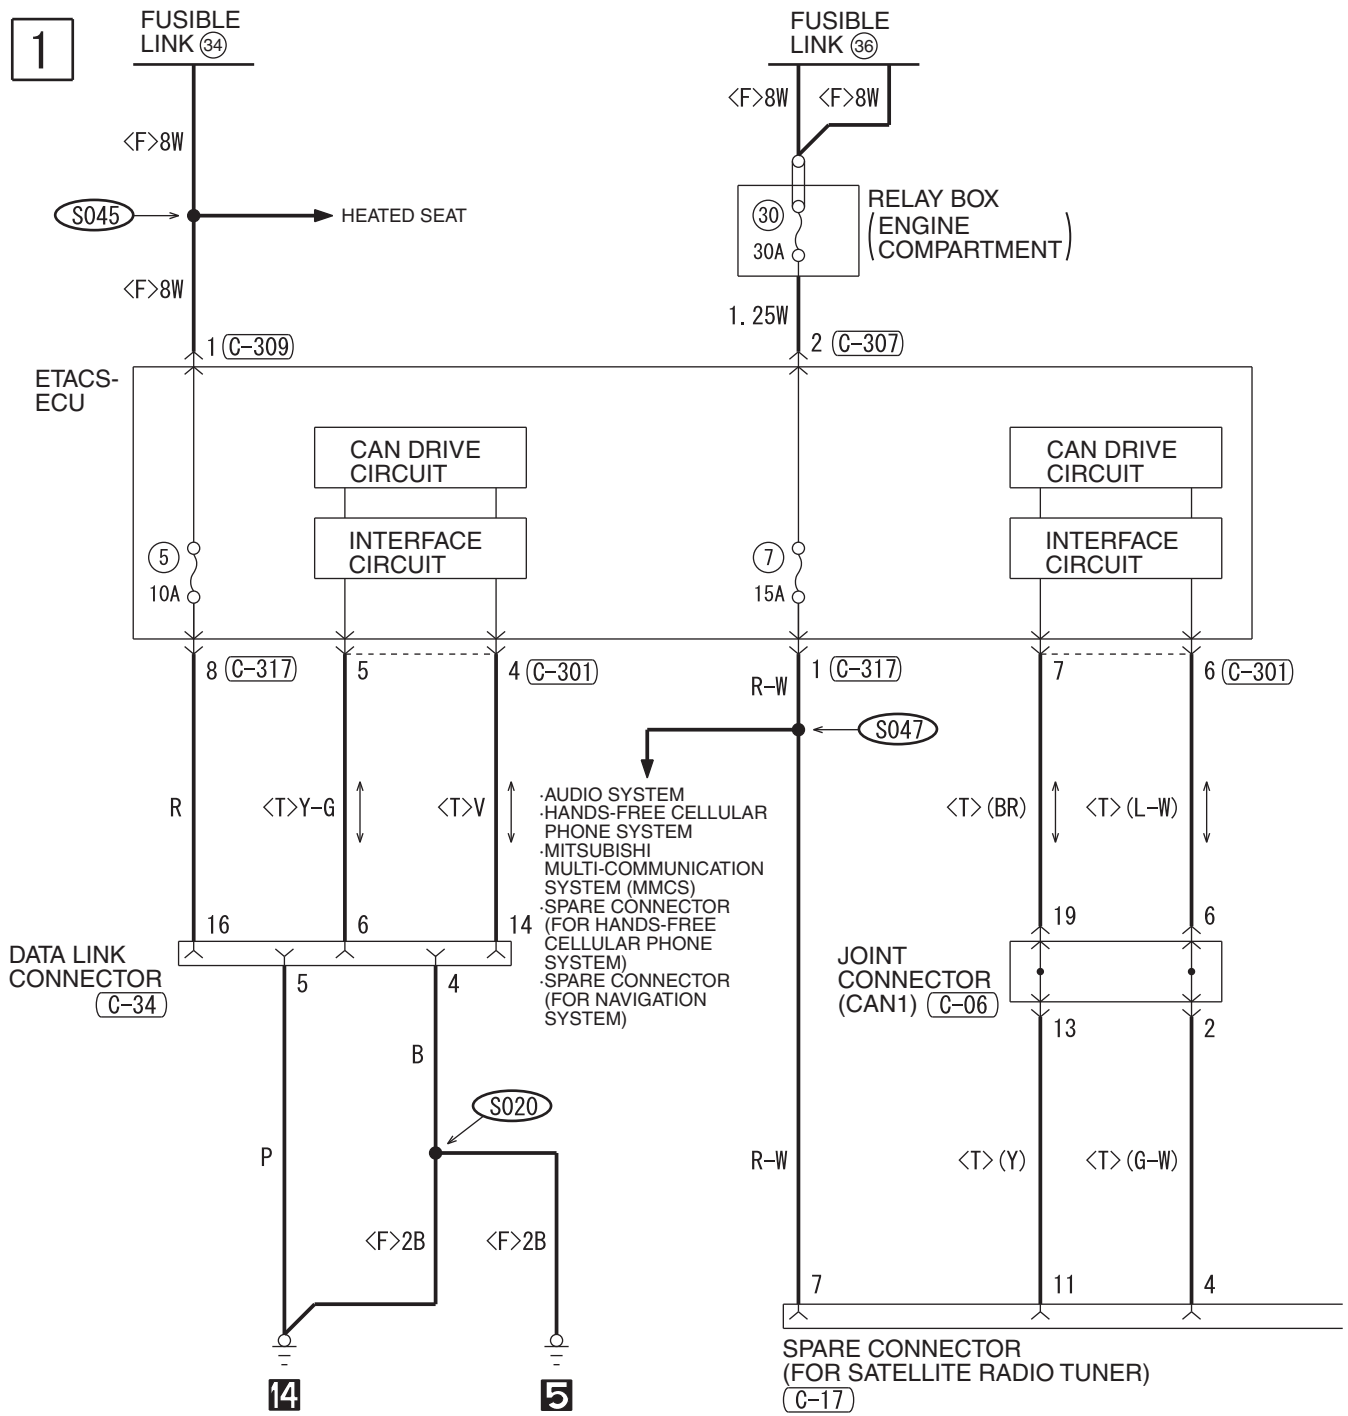

HAS14M026B

SPARE CONNECTOR (FOR SATELLITE RADIO)

M1901032600065

2

(C-301)

(C-307)

(C-309)

(C-317)