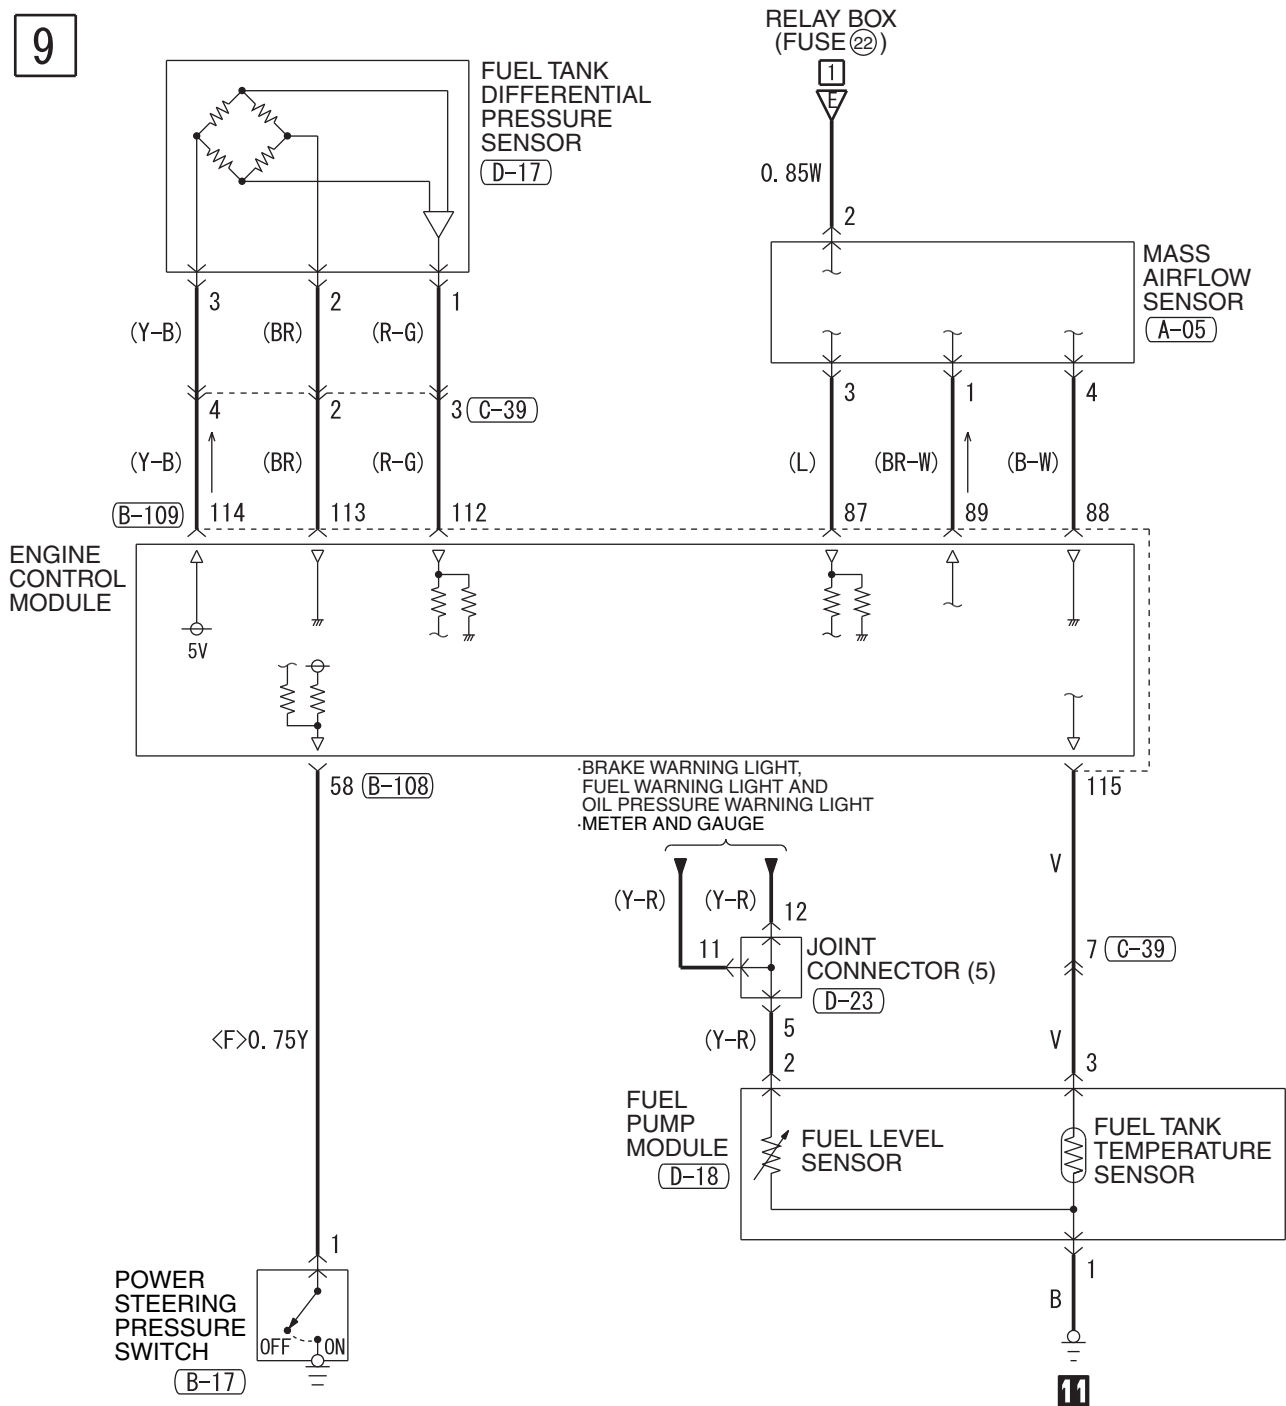

MFI SYSTEM <NON-TURBO> (CONTINUED)

9