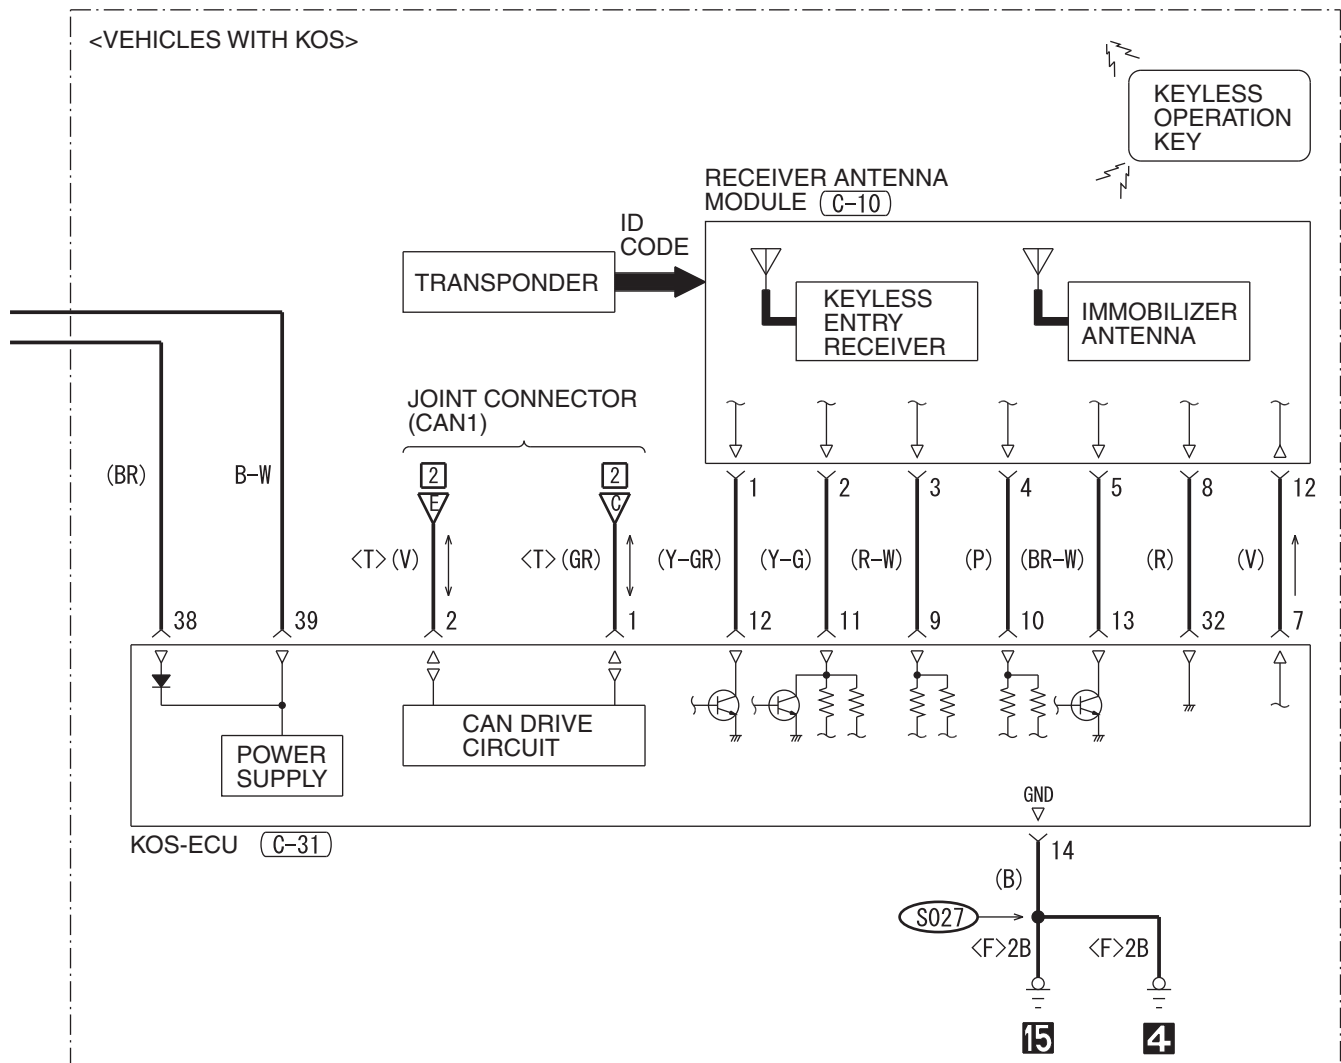

- ·SUNROOF
- ·SUPPLEMENTAL RESTRAINT SYSTEM (SRS)
- ·TAILLIGHT, POSITION LIGHT, REAR SIDE MARKER LIGHT, LICENSE PLATE LIGHT AND LIGHTING MONITOR TONE ALARM
- ·TC-SST
- ·TURN-SIGNAL LIGHT AND HAZARD WARNING LIGHT
- ·WINDSHIELD WIPER AND WASHER

- *2: ·AIR CONDITIONING SYSTEM
- ·AUDIO SYSTEM
- ·BRAKE WARNING LIGHT, FUEL WARNING LIGHT AND OIL PRESSURE WARNING LIGHT
- ·DAYTIME RUNNING LIGHT (DRL)
- ·DOME LIGHT, LUGGAGE COMPARTMENT LIGHT AND IGNITION KEY HOLE ILLUMINATION LIGHT
- ·FOG LIGHT
- ·HEADLIGHT
- ·HEADLIGHT LEVELING SYSTEM
- ·HEATED SEAT
- ·IGNITION KEY REMINDER TONE ALARM
- <VEHICLES WITH KOS>

- ·KEYLESS OPERATING SYSTEM (KOS)
- ·METER AND GAUGE
- ·MITSUBISHI MULTI-COMMUNICATION SYSTEM (MMCS)
- ·PARKING BRAKE REMINDER TONE ALARM
- ·REAR WIPER AND WASHER
- ·TAILLIGHT, POSITION LIGHT, REAR SIDE MARKER LIGHT, LICENSE PLATE LIGHT AND LIGHTING MONITOR TONE ALARM
- ·TURN-SIGNAL LIGHT AND HAZARD WARNING LIGHT
- ·WINDSHIELD WIPER AND WASHER

WIRE COLOR CODE
B : BLACK LG : LIGHT GREEN G : GREEN L : BLUE W : WHITE Y : YELLOW SB : SKY BLUE
BR : BROWN O : ORANGE GR : GRAY R : RED P : PINK V : VIOLET PU : PURPLE SI : SILVER