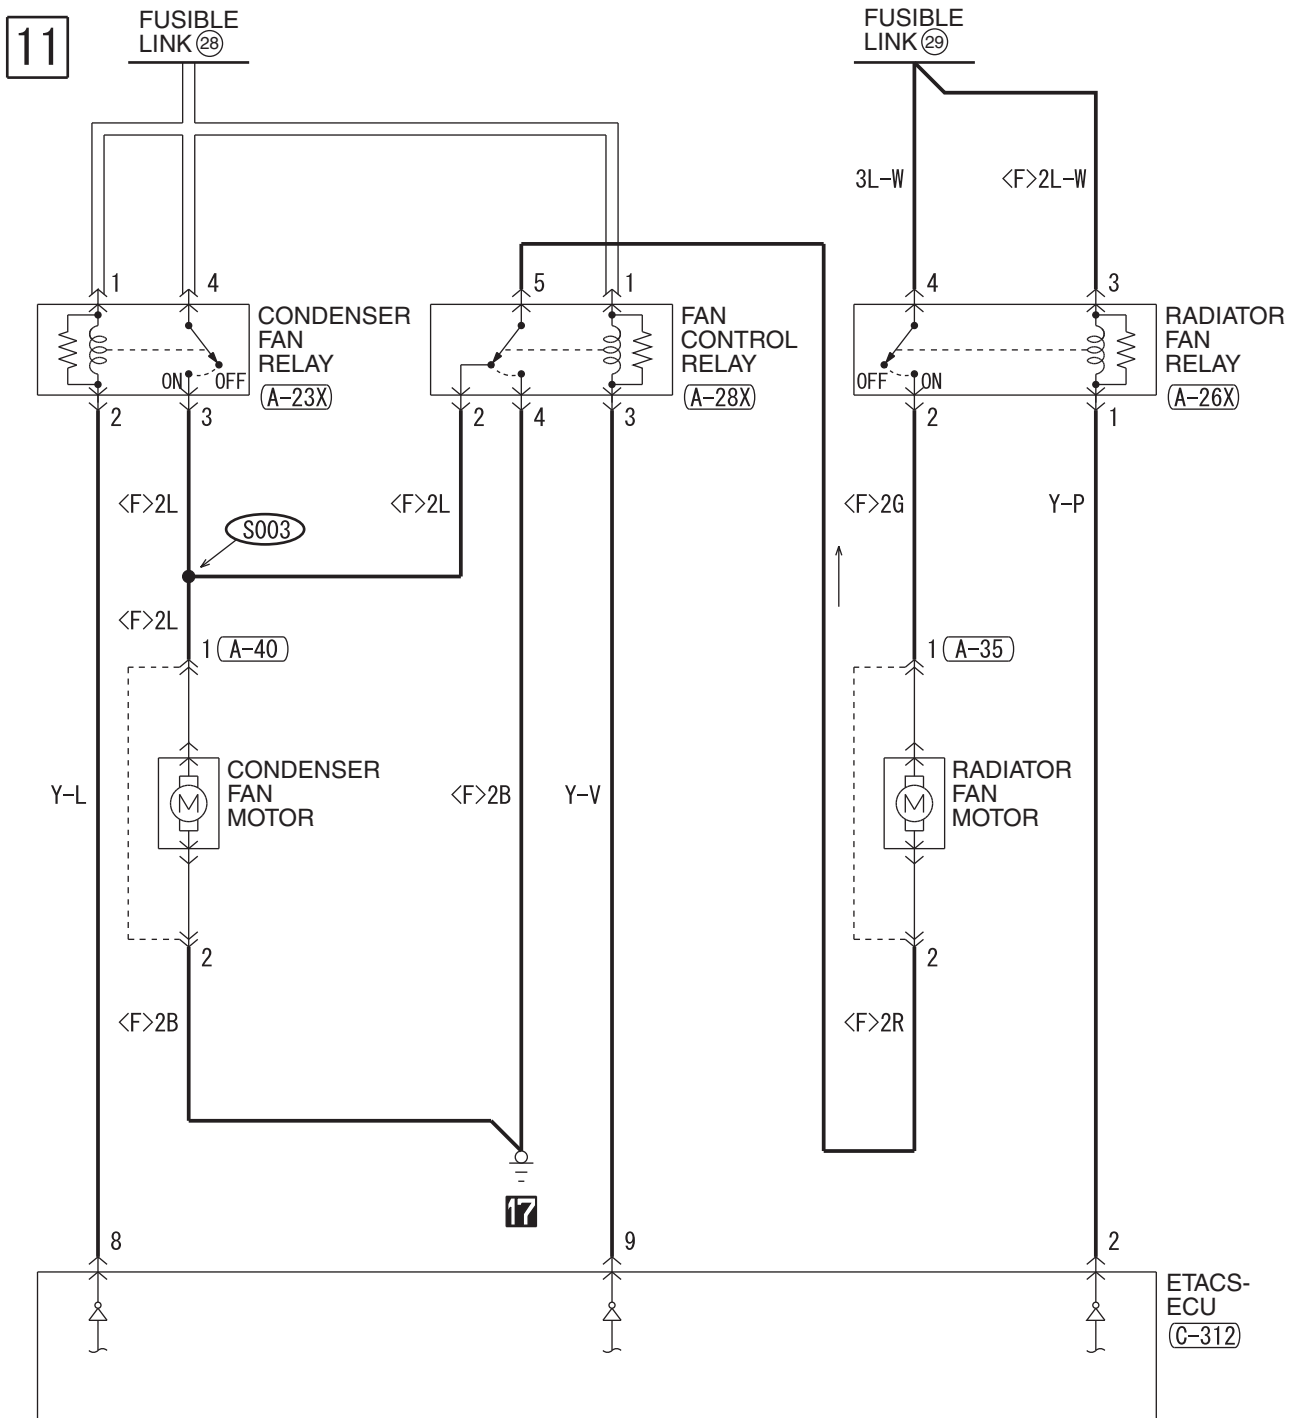

AIR CONDITIONING SYSTEM <NON-TURBO> (CONTINUED)

WIRE COLOR CODE

B: BLACK LG: LIGHT GREEN G: GREEN L: BLUE W: WHITE Y: YELLOW SB: SKY BLUE
BR: BROWN O: ORANGE GR: GRAY R: RED P: PINK V: VIOLET PU: PURPLE SI: SILVER

HAS12M00FA